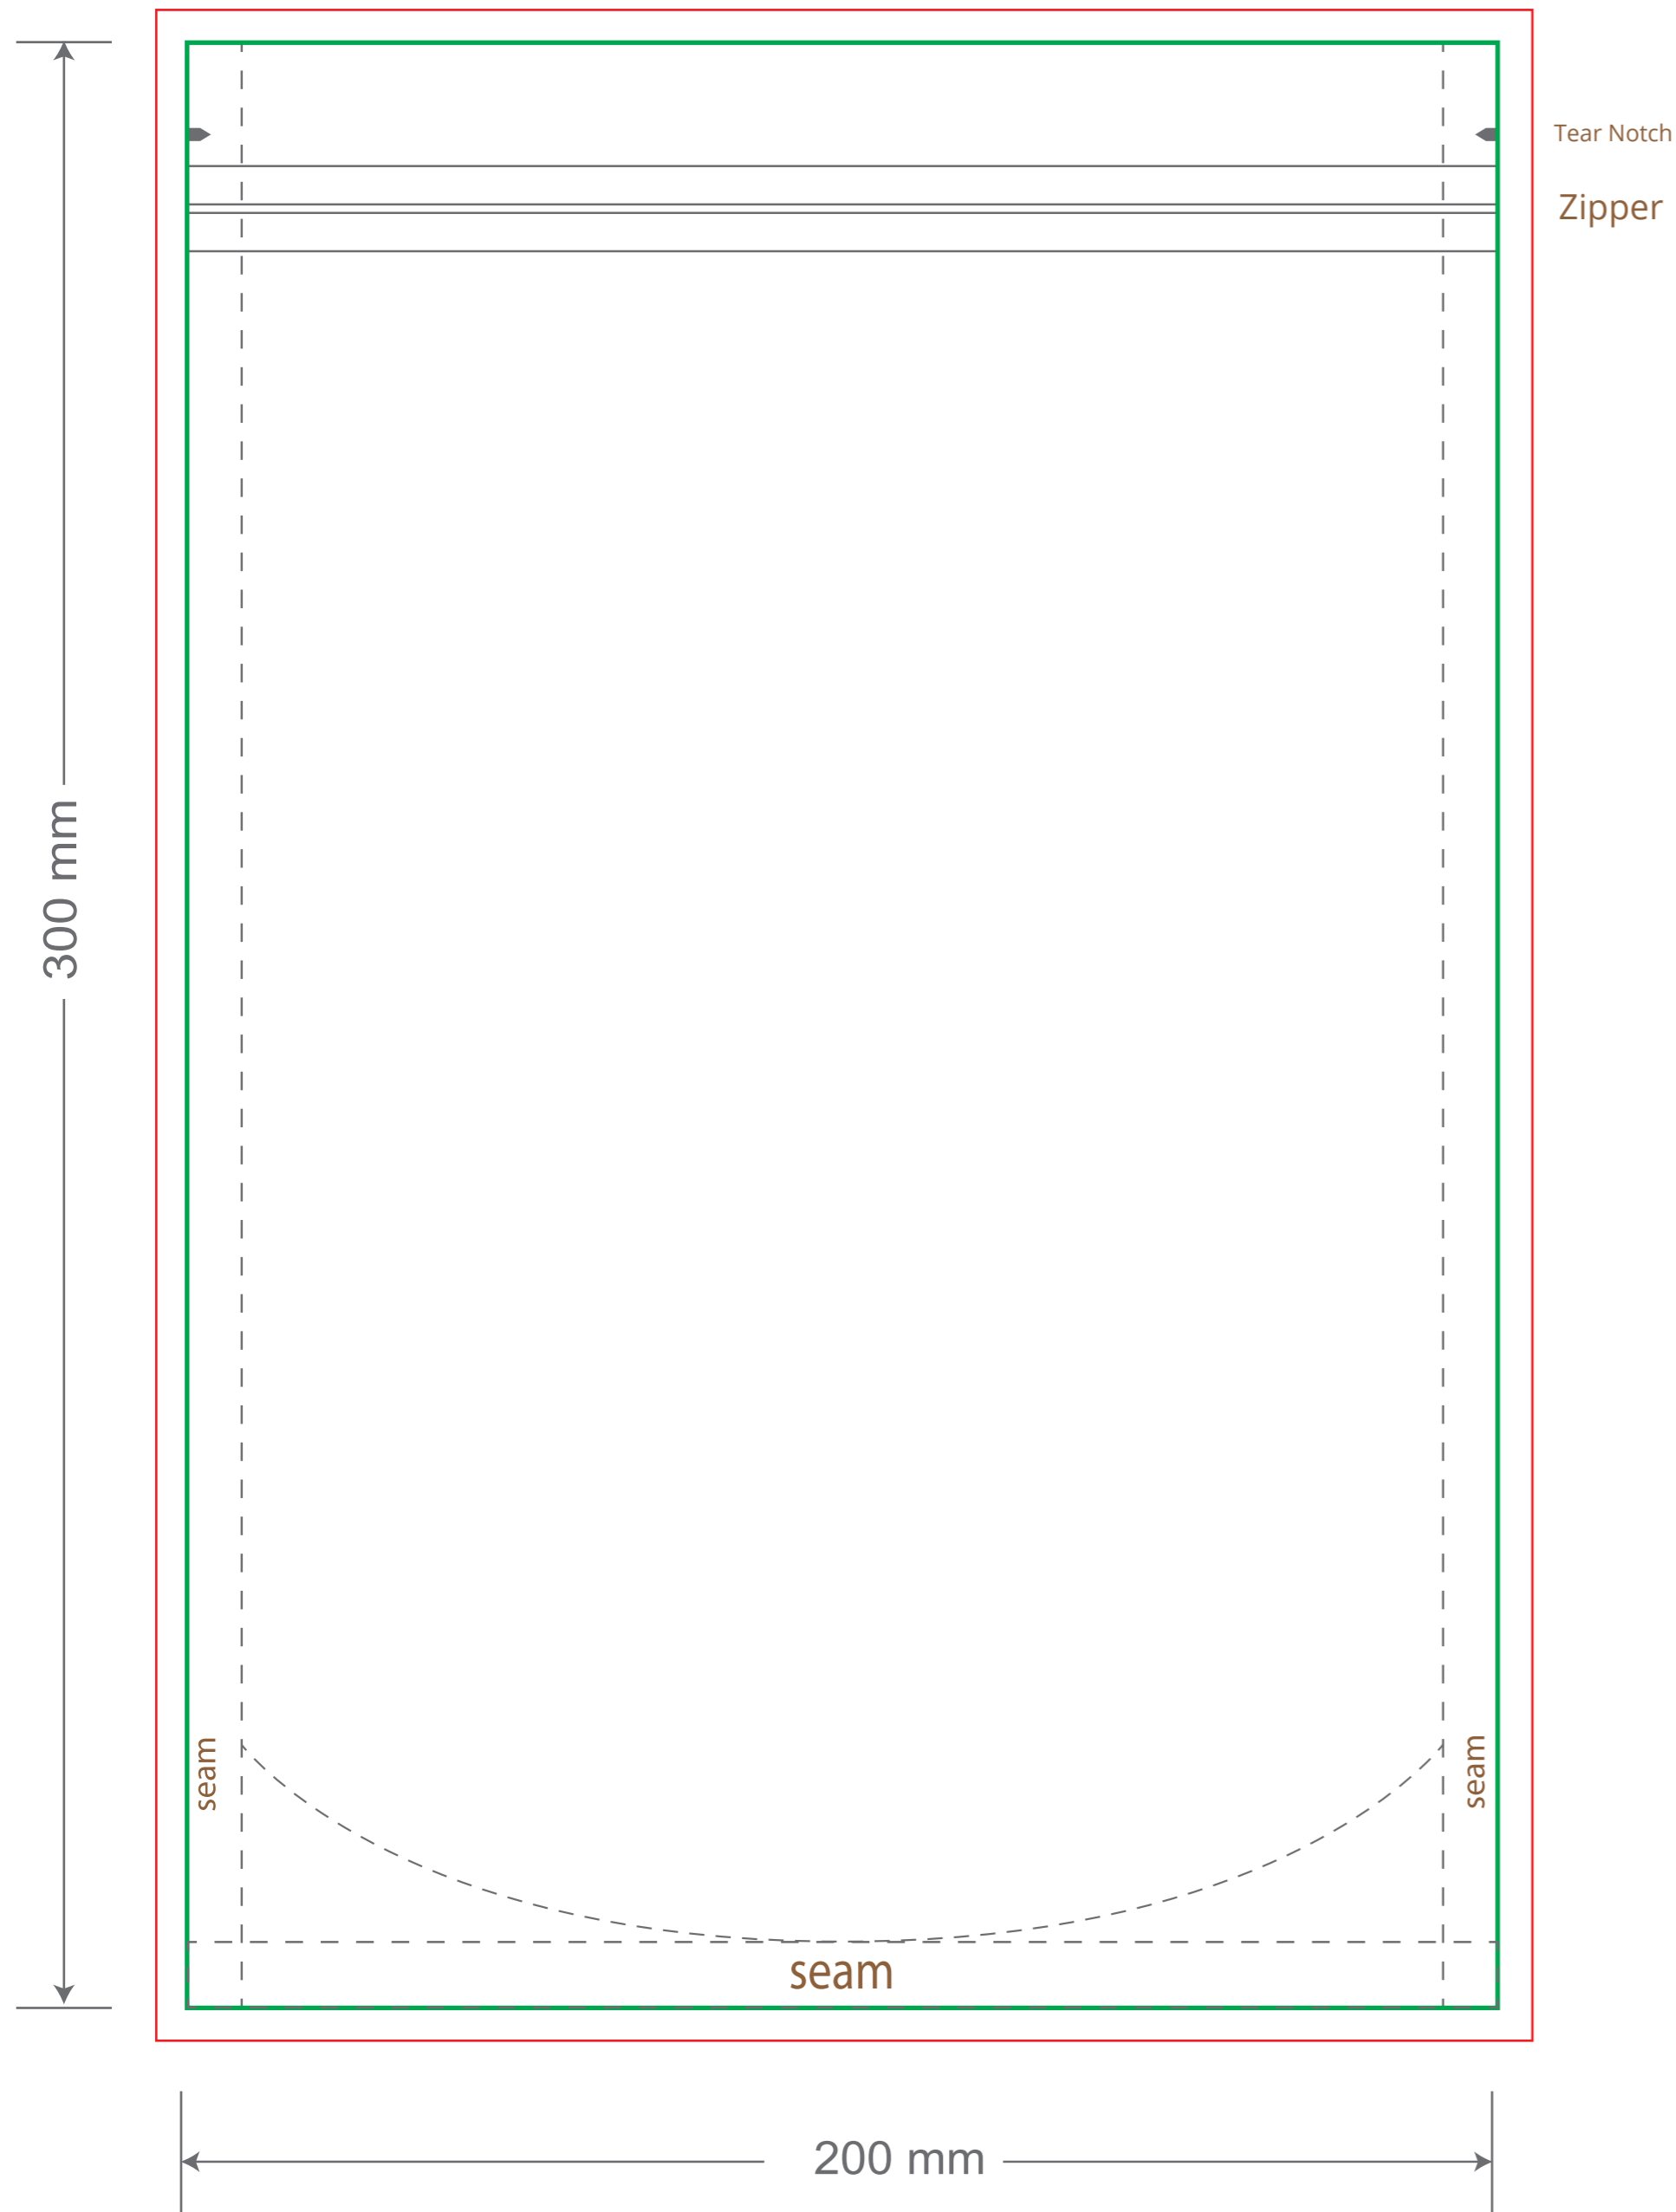

Front

Back

Green area is the bag area can with printing, except the window area.

Red area is the bleed area, please extend your artwork outside the green area within the red area.