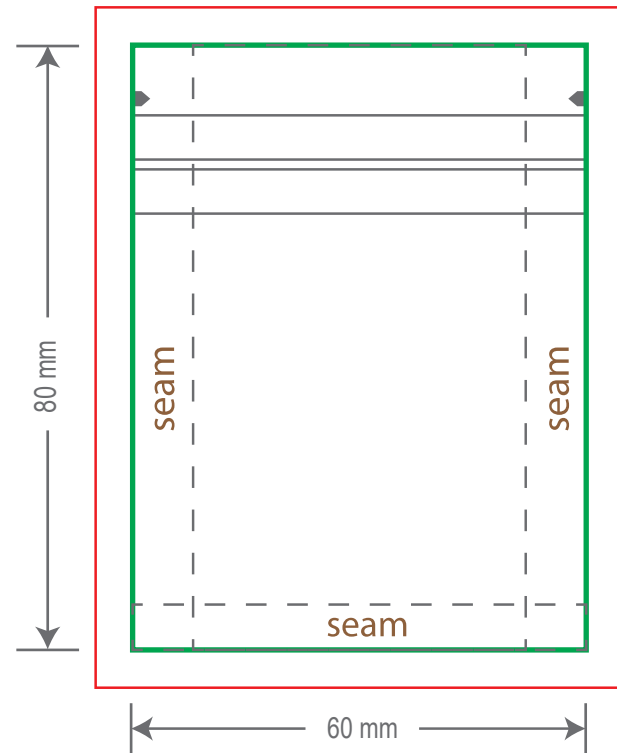

Front

Tear Notch
Zipper

Back

Tear Notch
Zipper

Green area is the bag area can with printing, except the window area.

Red area is the bleed area, please extend your artwork outside the green area within the red area.