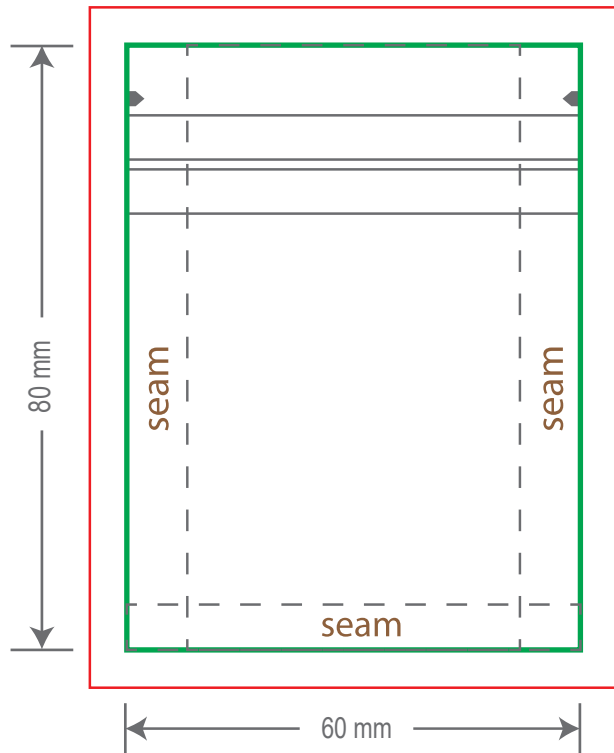

Front

Tear Notch
Zipper

Back

Tear Notch
Zipper

Green area is the bag area can with printing, except the window area.

Red area is the bleed area, please extend your artwork outside the green area within the red area.