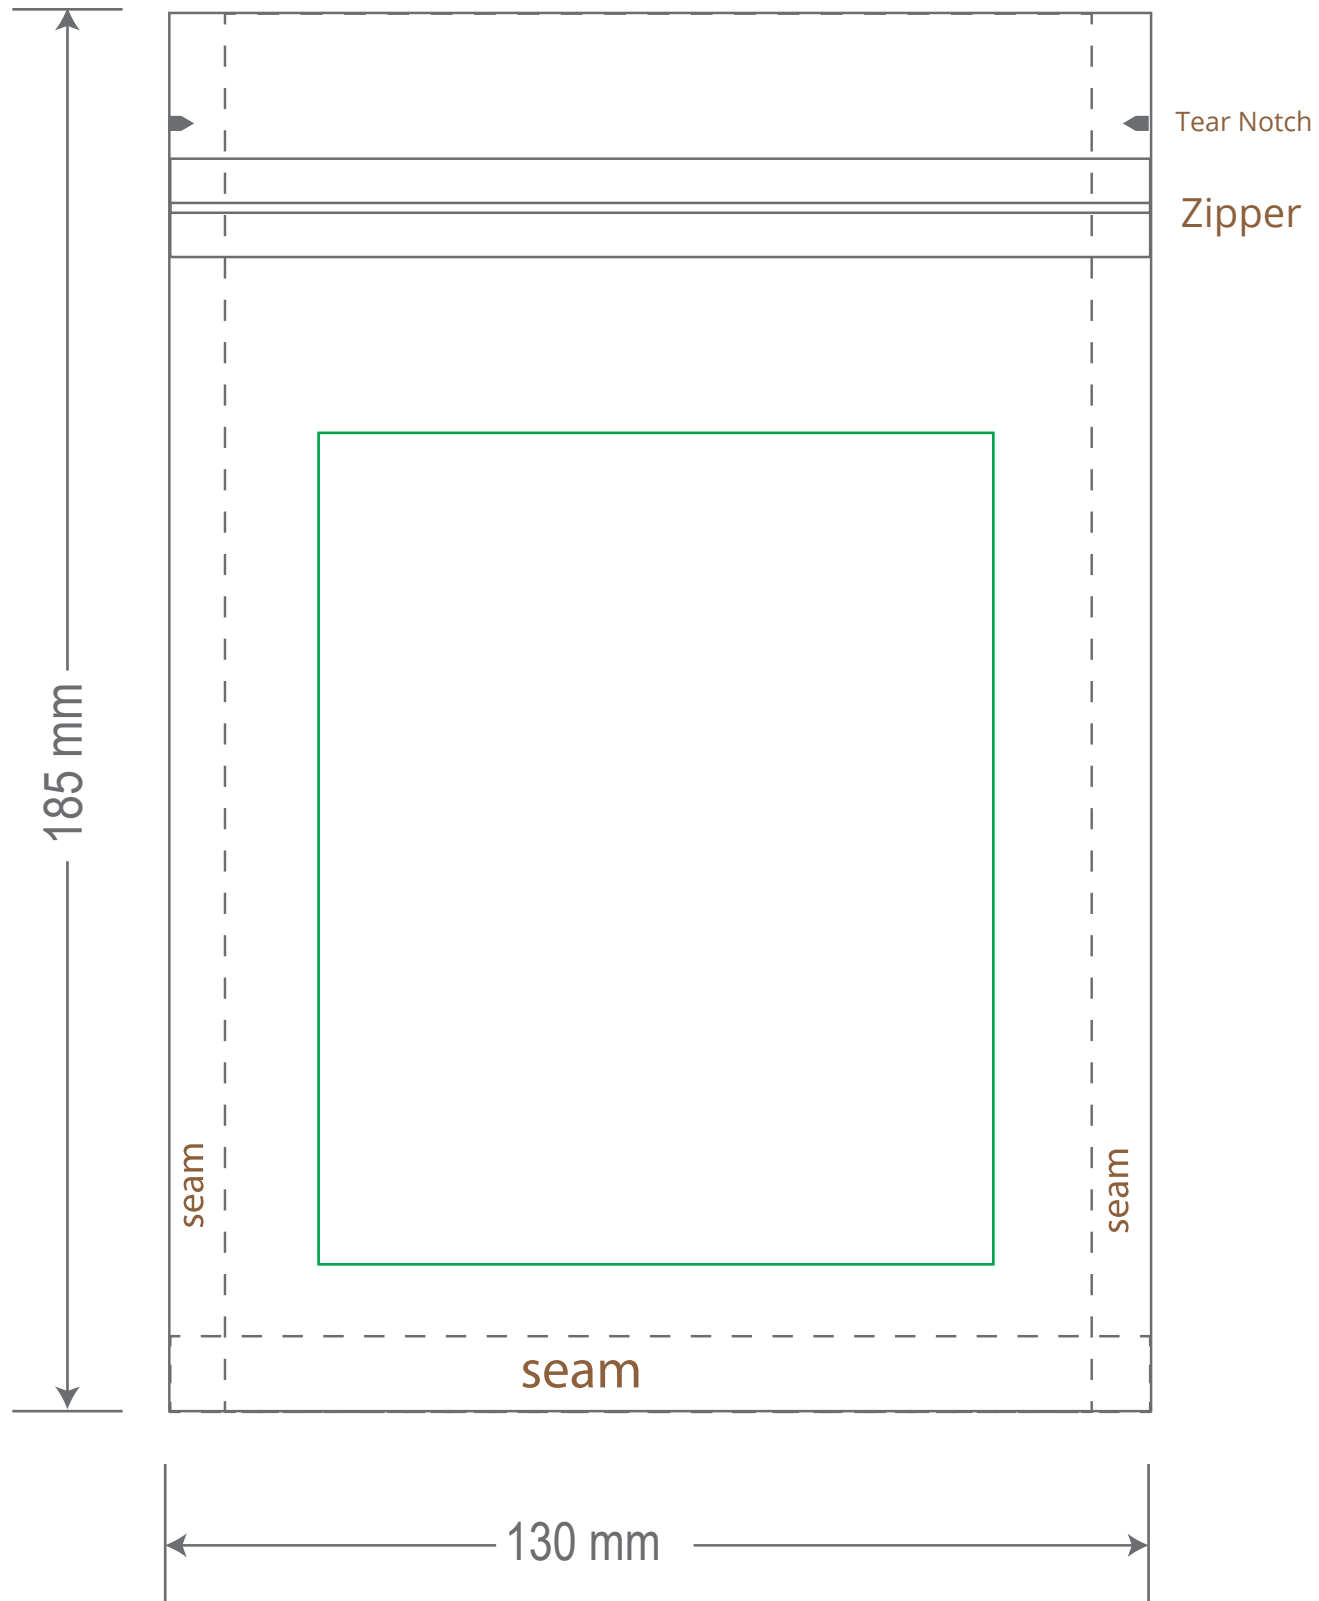

Front

Back

Green area is the bag area is the printing area, artwork with at most 2 colors for silkscreen printing.

Note: In Silkscreen printing Text font size must be bigger than 11pt can be clearly printed.