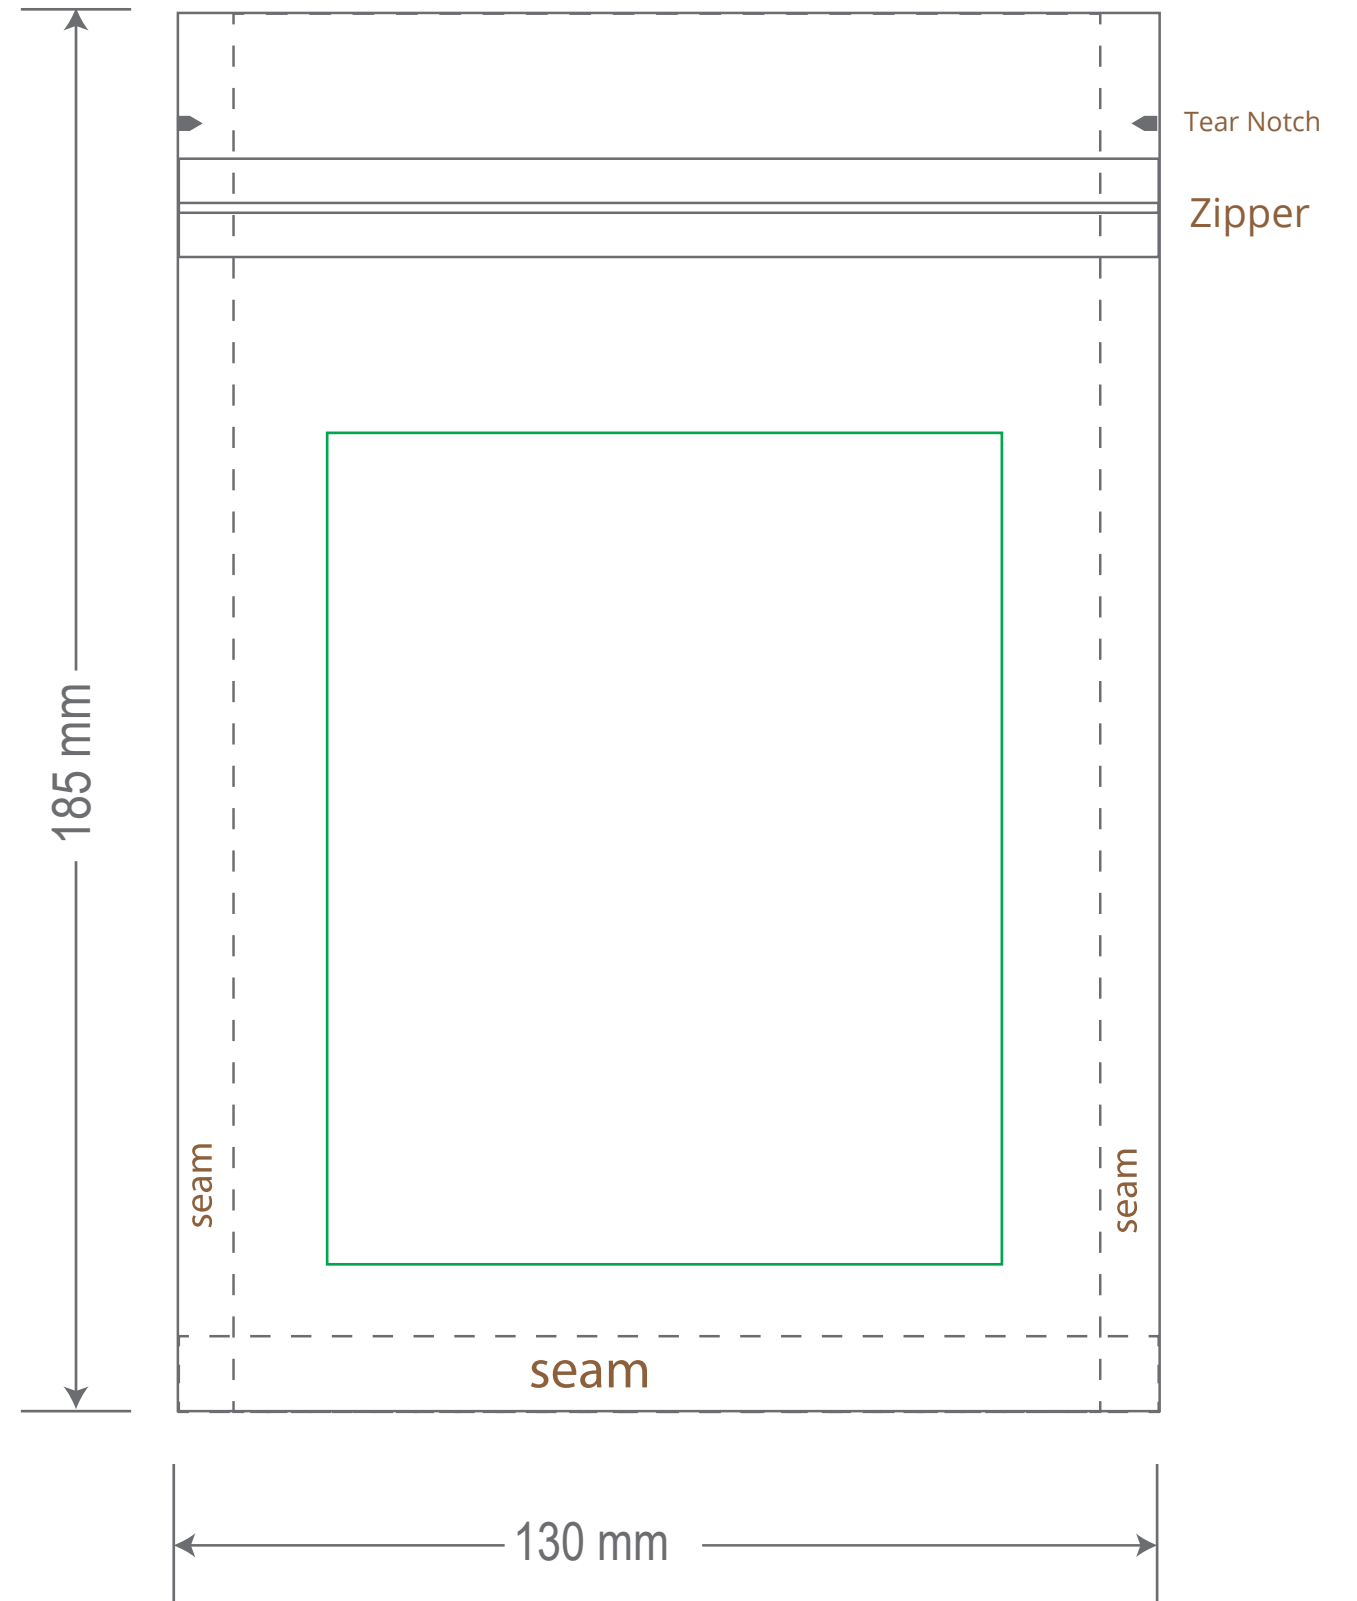

Front

Back

Green area is the bag area is the printing area, artwork with at most 2 colors for silkscreen printing.

Note: In Silkscreen printing Text font size must be bigger than 11pt can be clearly printed.