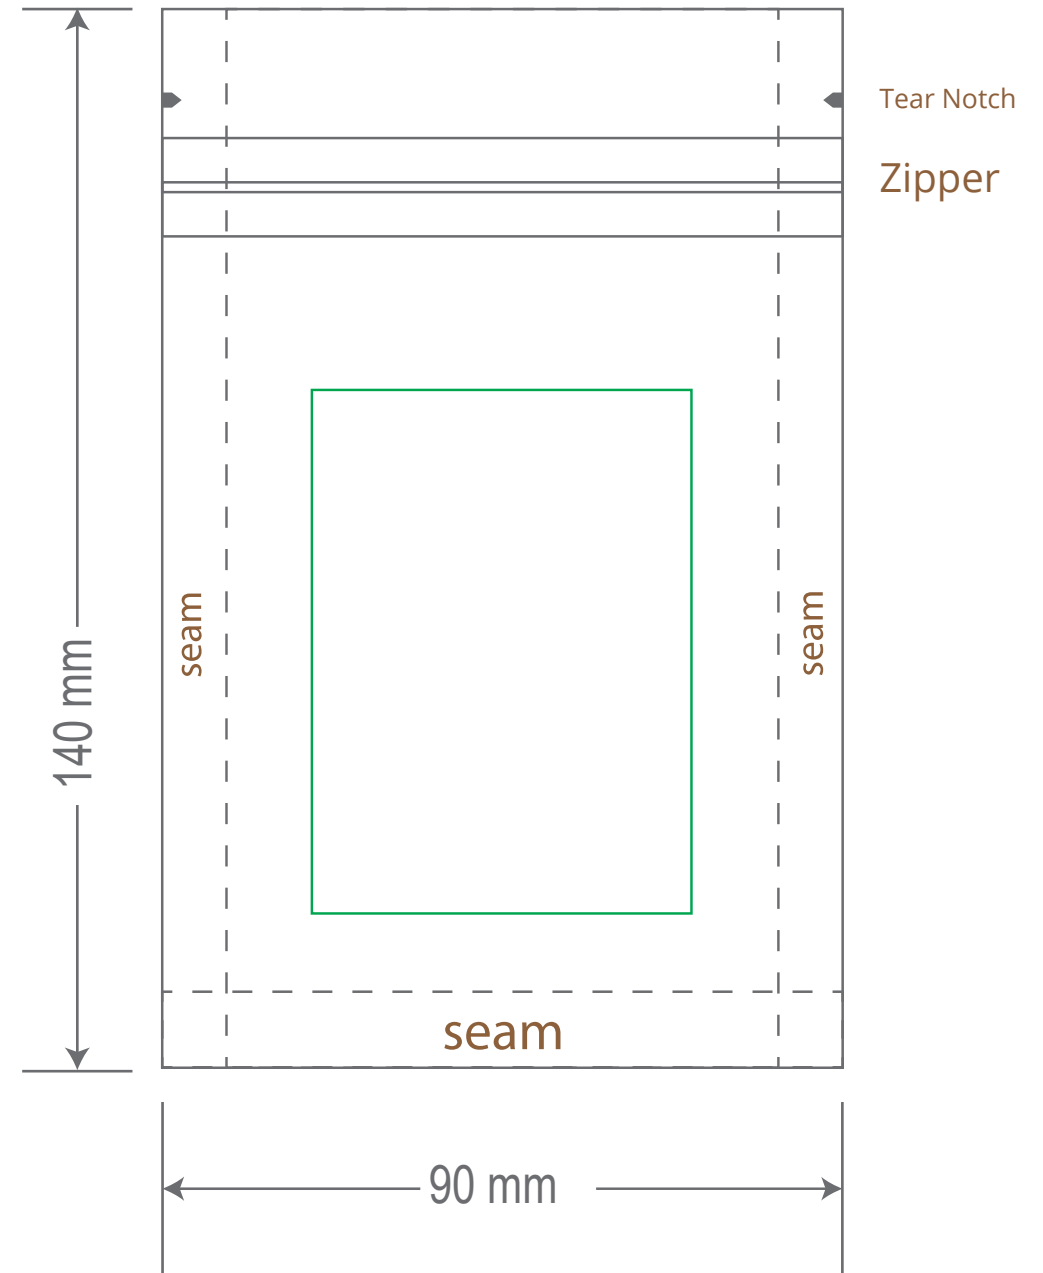

Front

Back

Green area is the bag area is the printing area, artwork with at most 2 colors for silkscreen printing.

Note: In Silkscreen printing Text font size must be bigger than 11pt can be clearly printed.