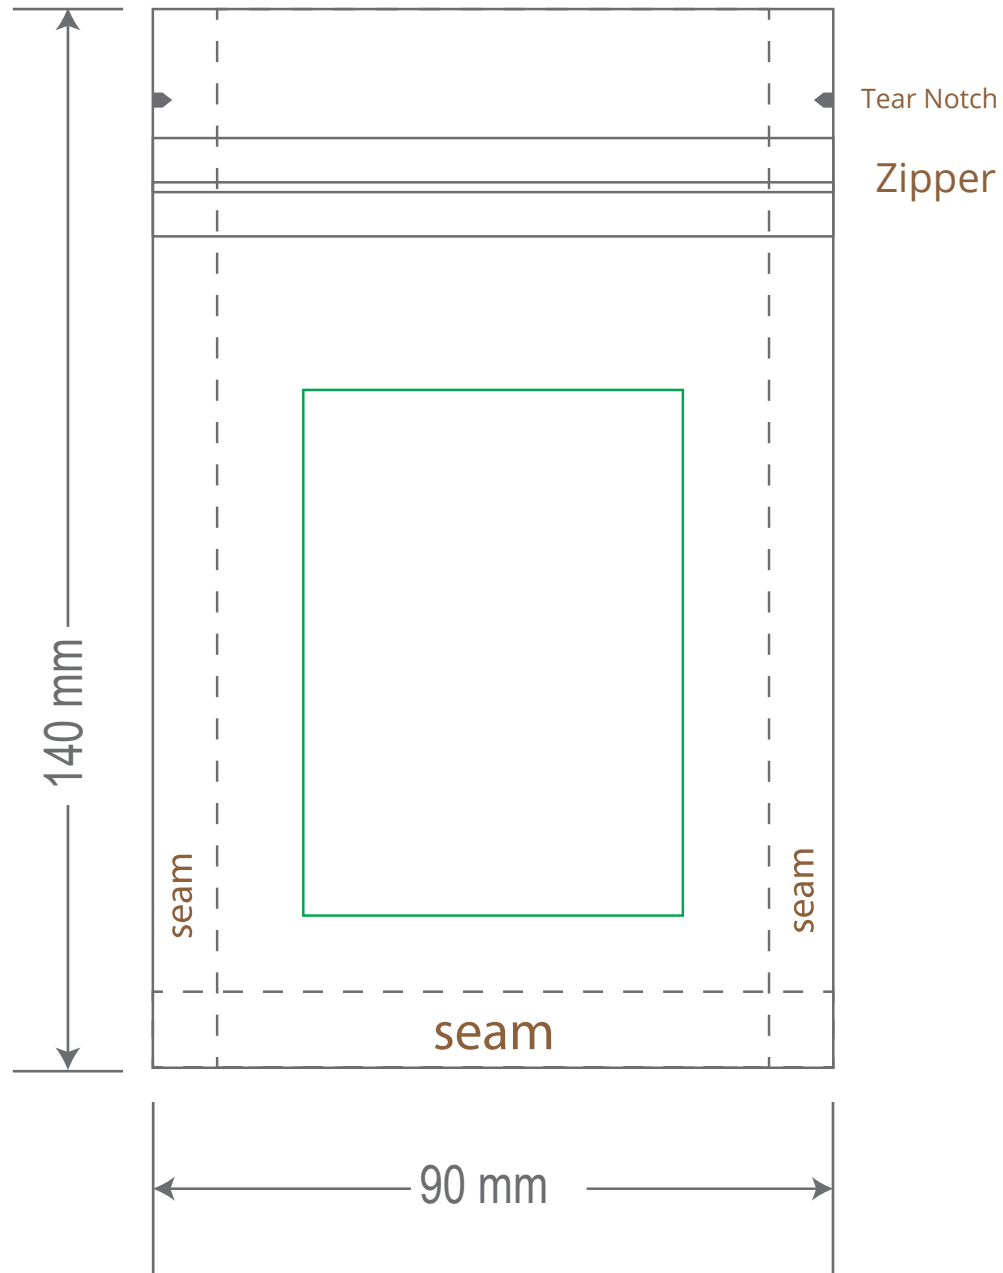

Front

Back

Green area is the bag area is the printing area, artwork with at most 2 colors for silkscreen printing.

Note: In Silkscreen printing Text font size must be bigger than 11pt can be clearly printed.