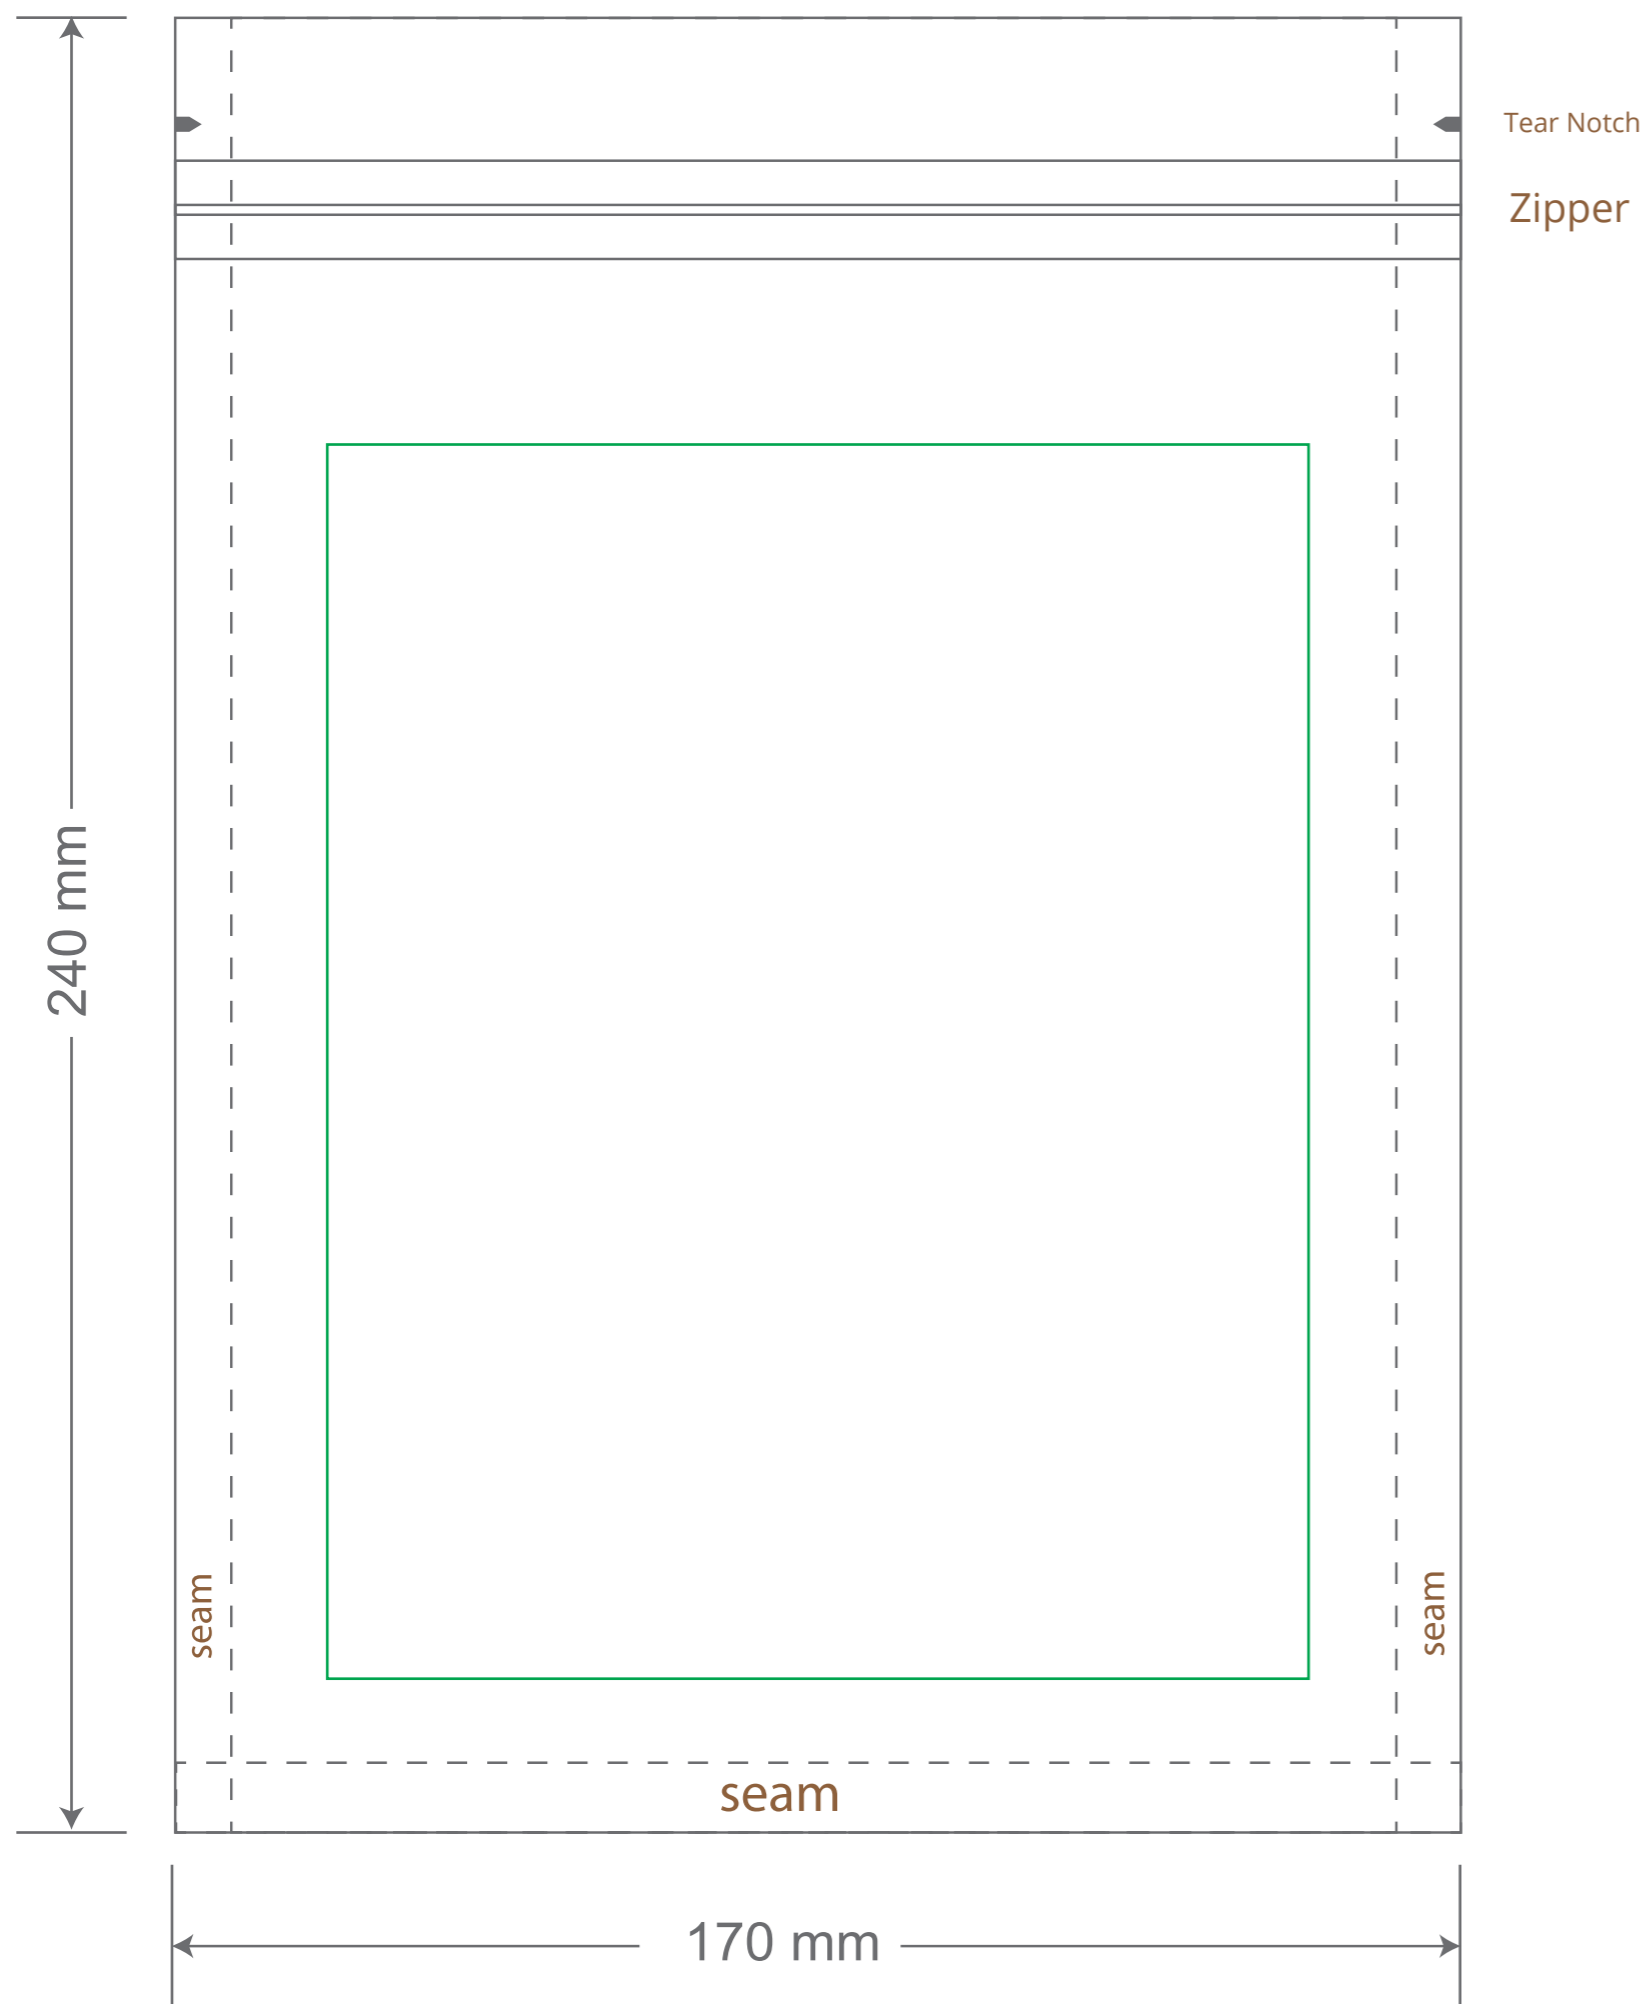

Front

Back

Green area is the bag area is the printing area, artwork with at most 2 colors for silkscreen printing.

Note: In Silkscreen printing Text font size must be bigger than 11pt can be clearly printed.