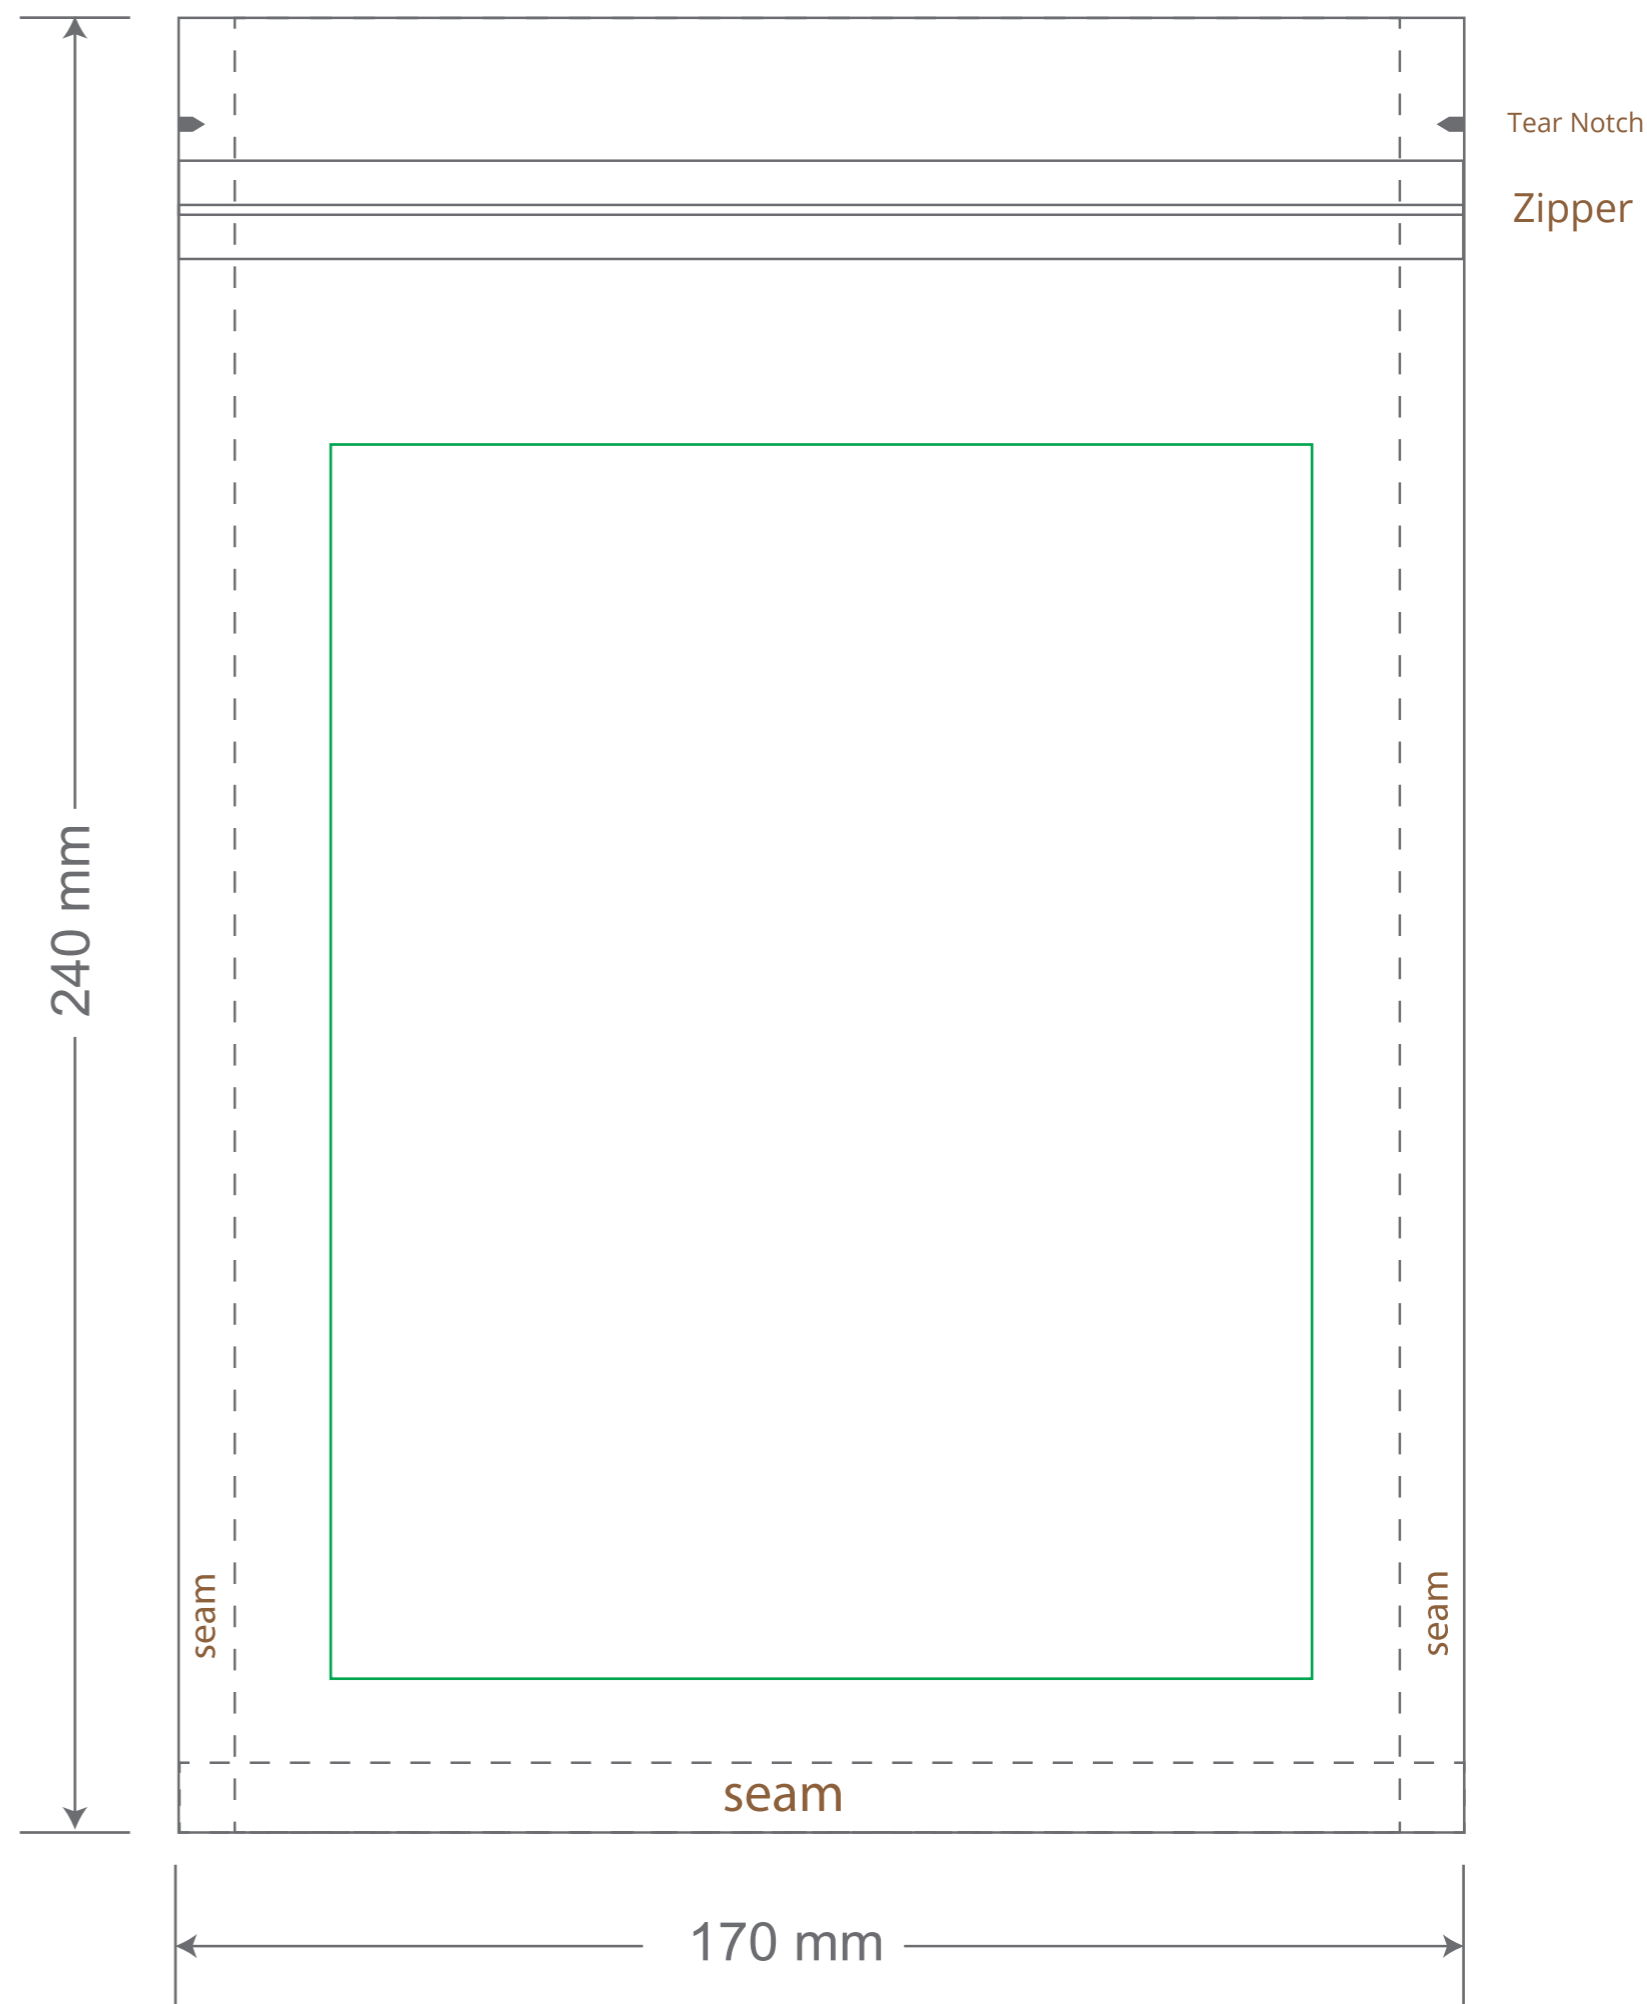

Front

Back

Green area is the bag area is the printing area, artwork with at most 2 colors for silkscreen printing.

Note: In Silkscreen printing Text font size must be bigger than 11pt can be clearly printed.