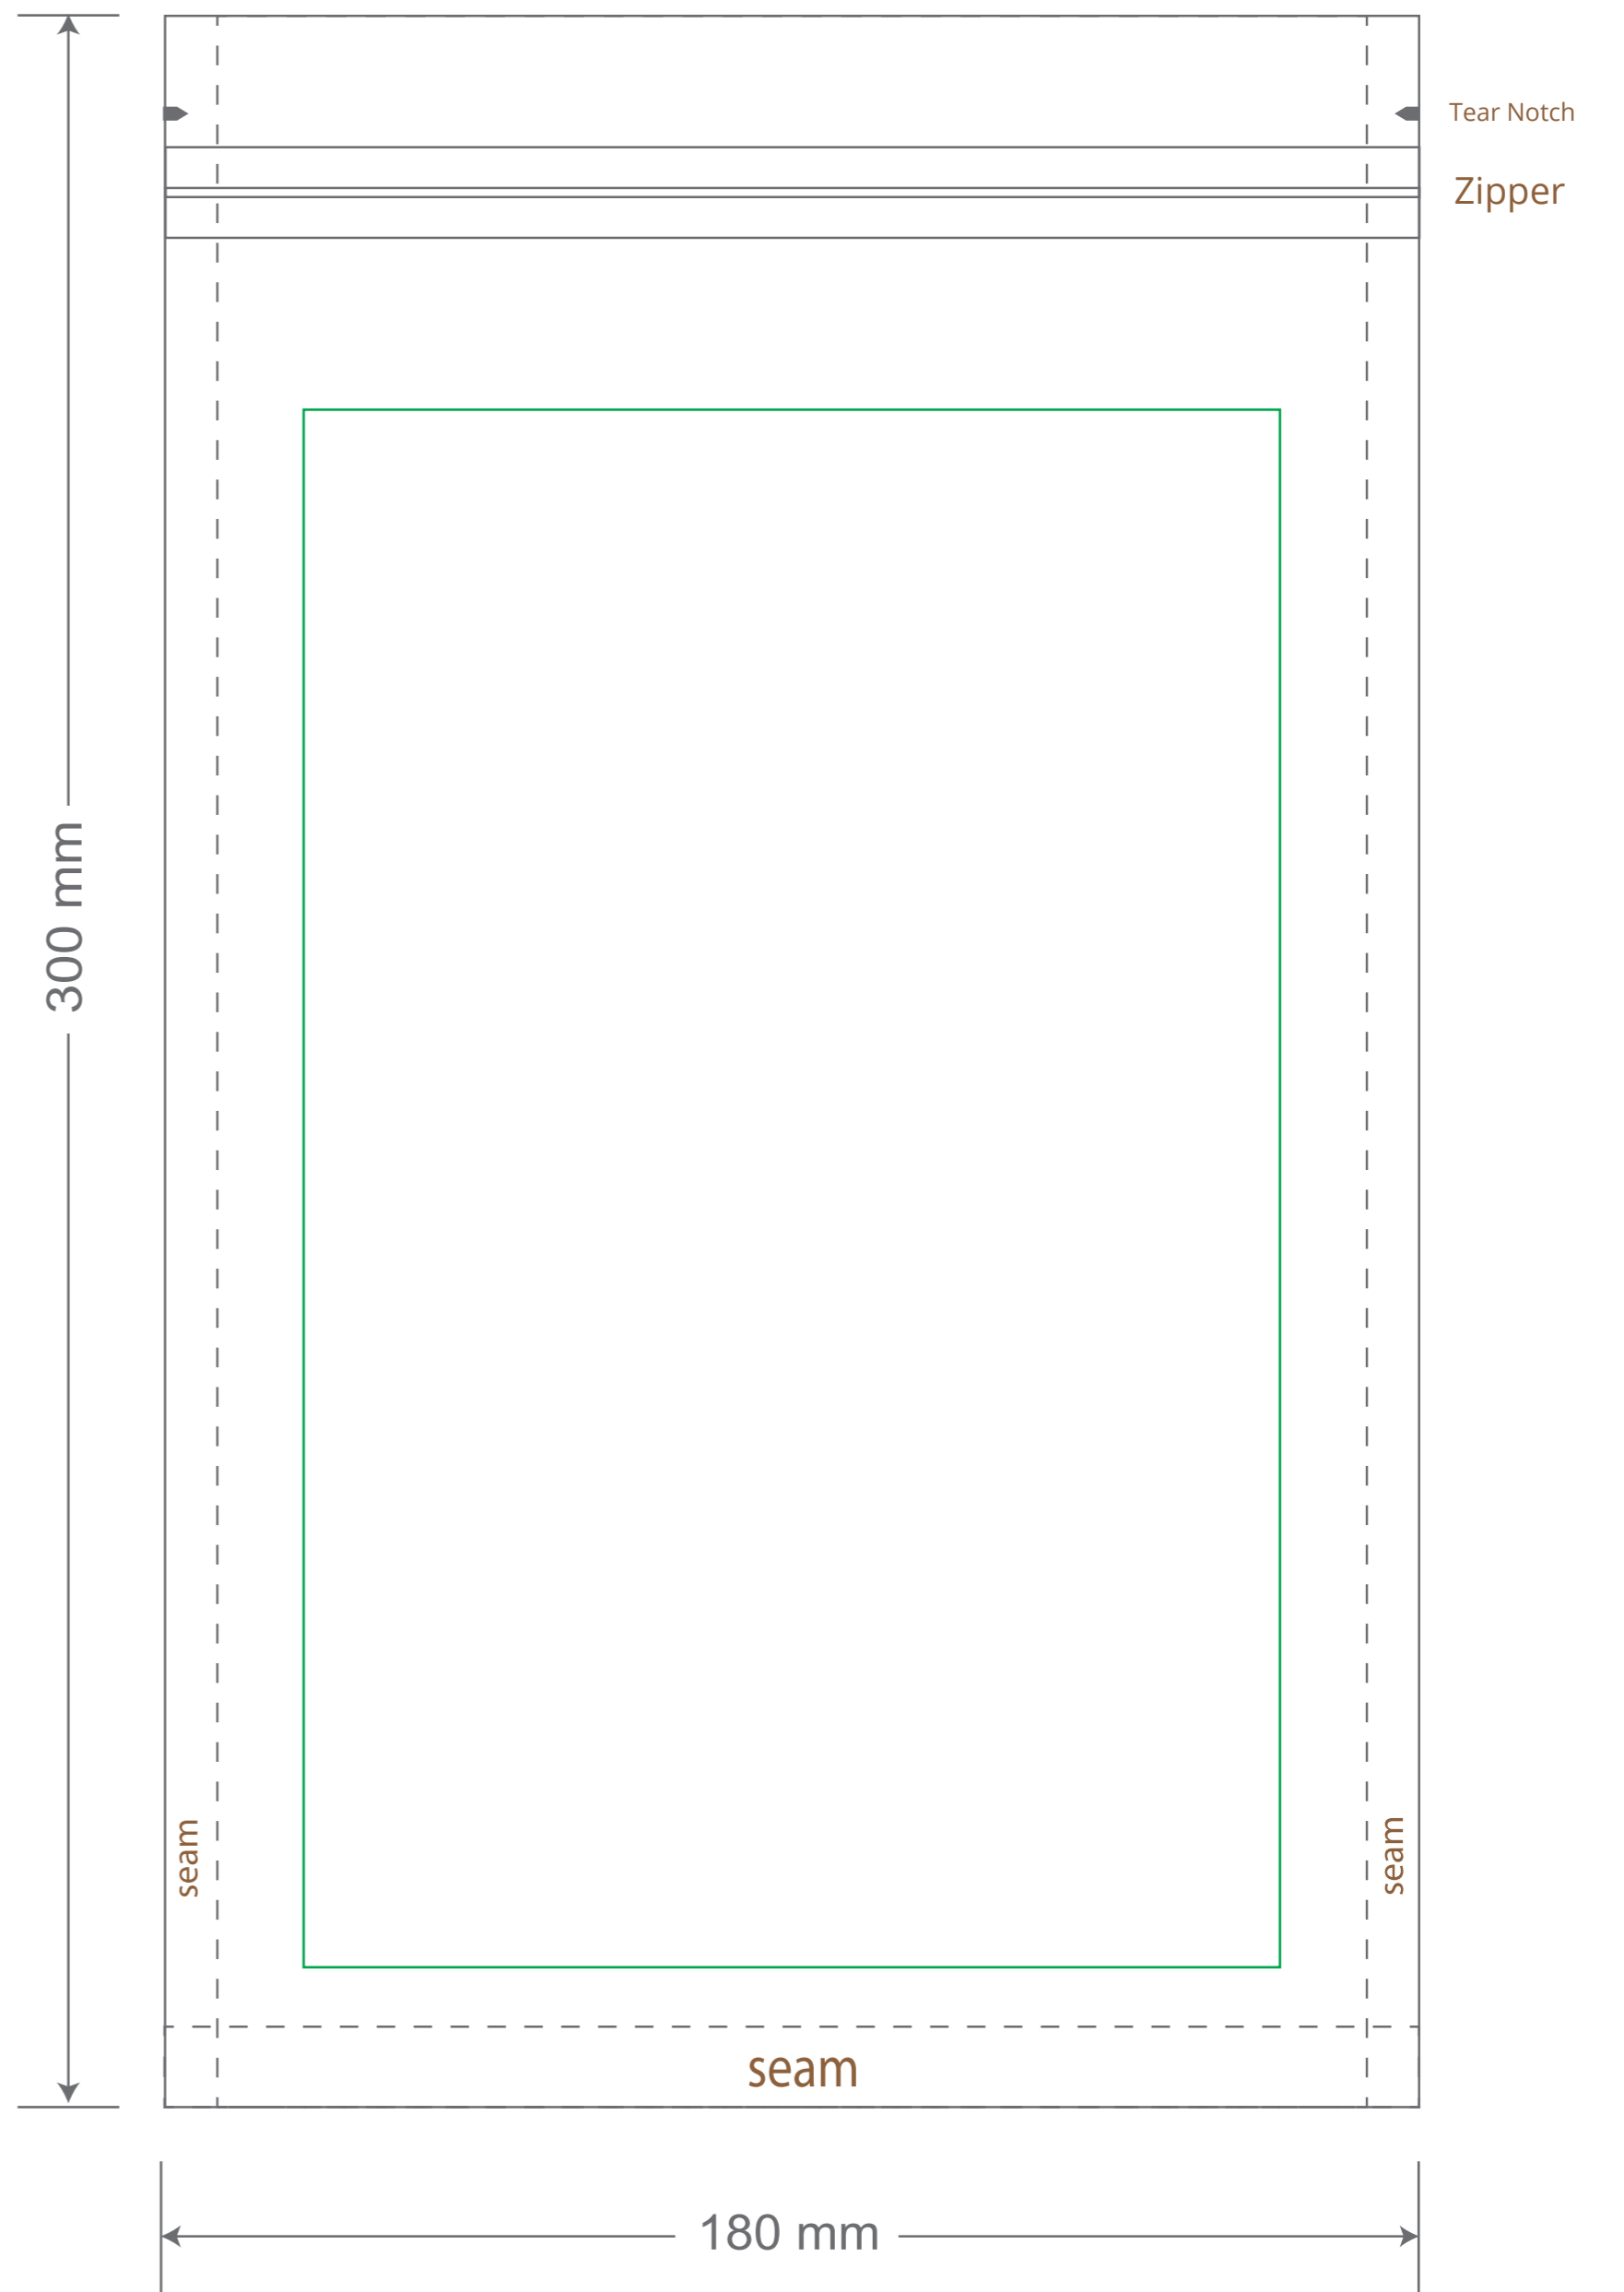

# Front

# Back

Green area is the bag area is the printing area, artwork with at most 2 colors for silkscreen printing.

Note: In Silkscreen printing Text font size must be bigger than 11pt can be clearly printed.