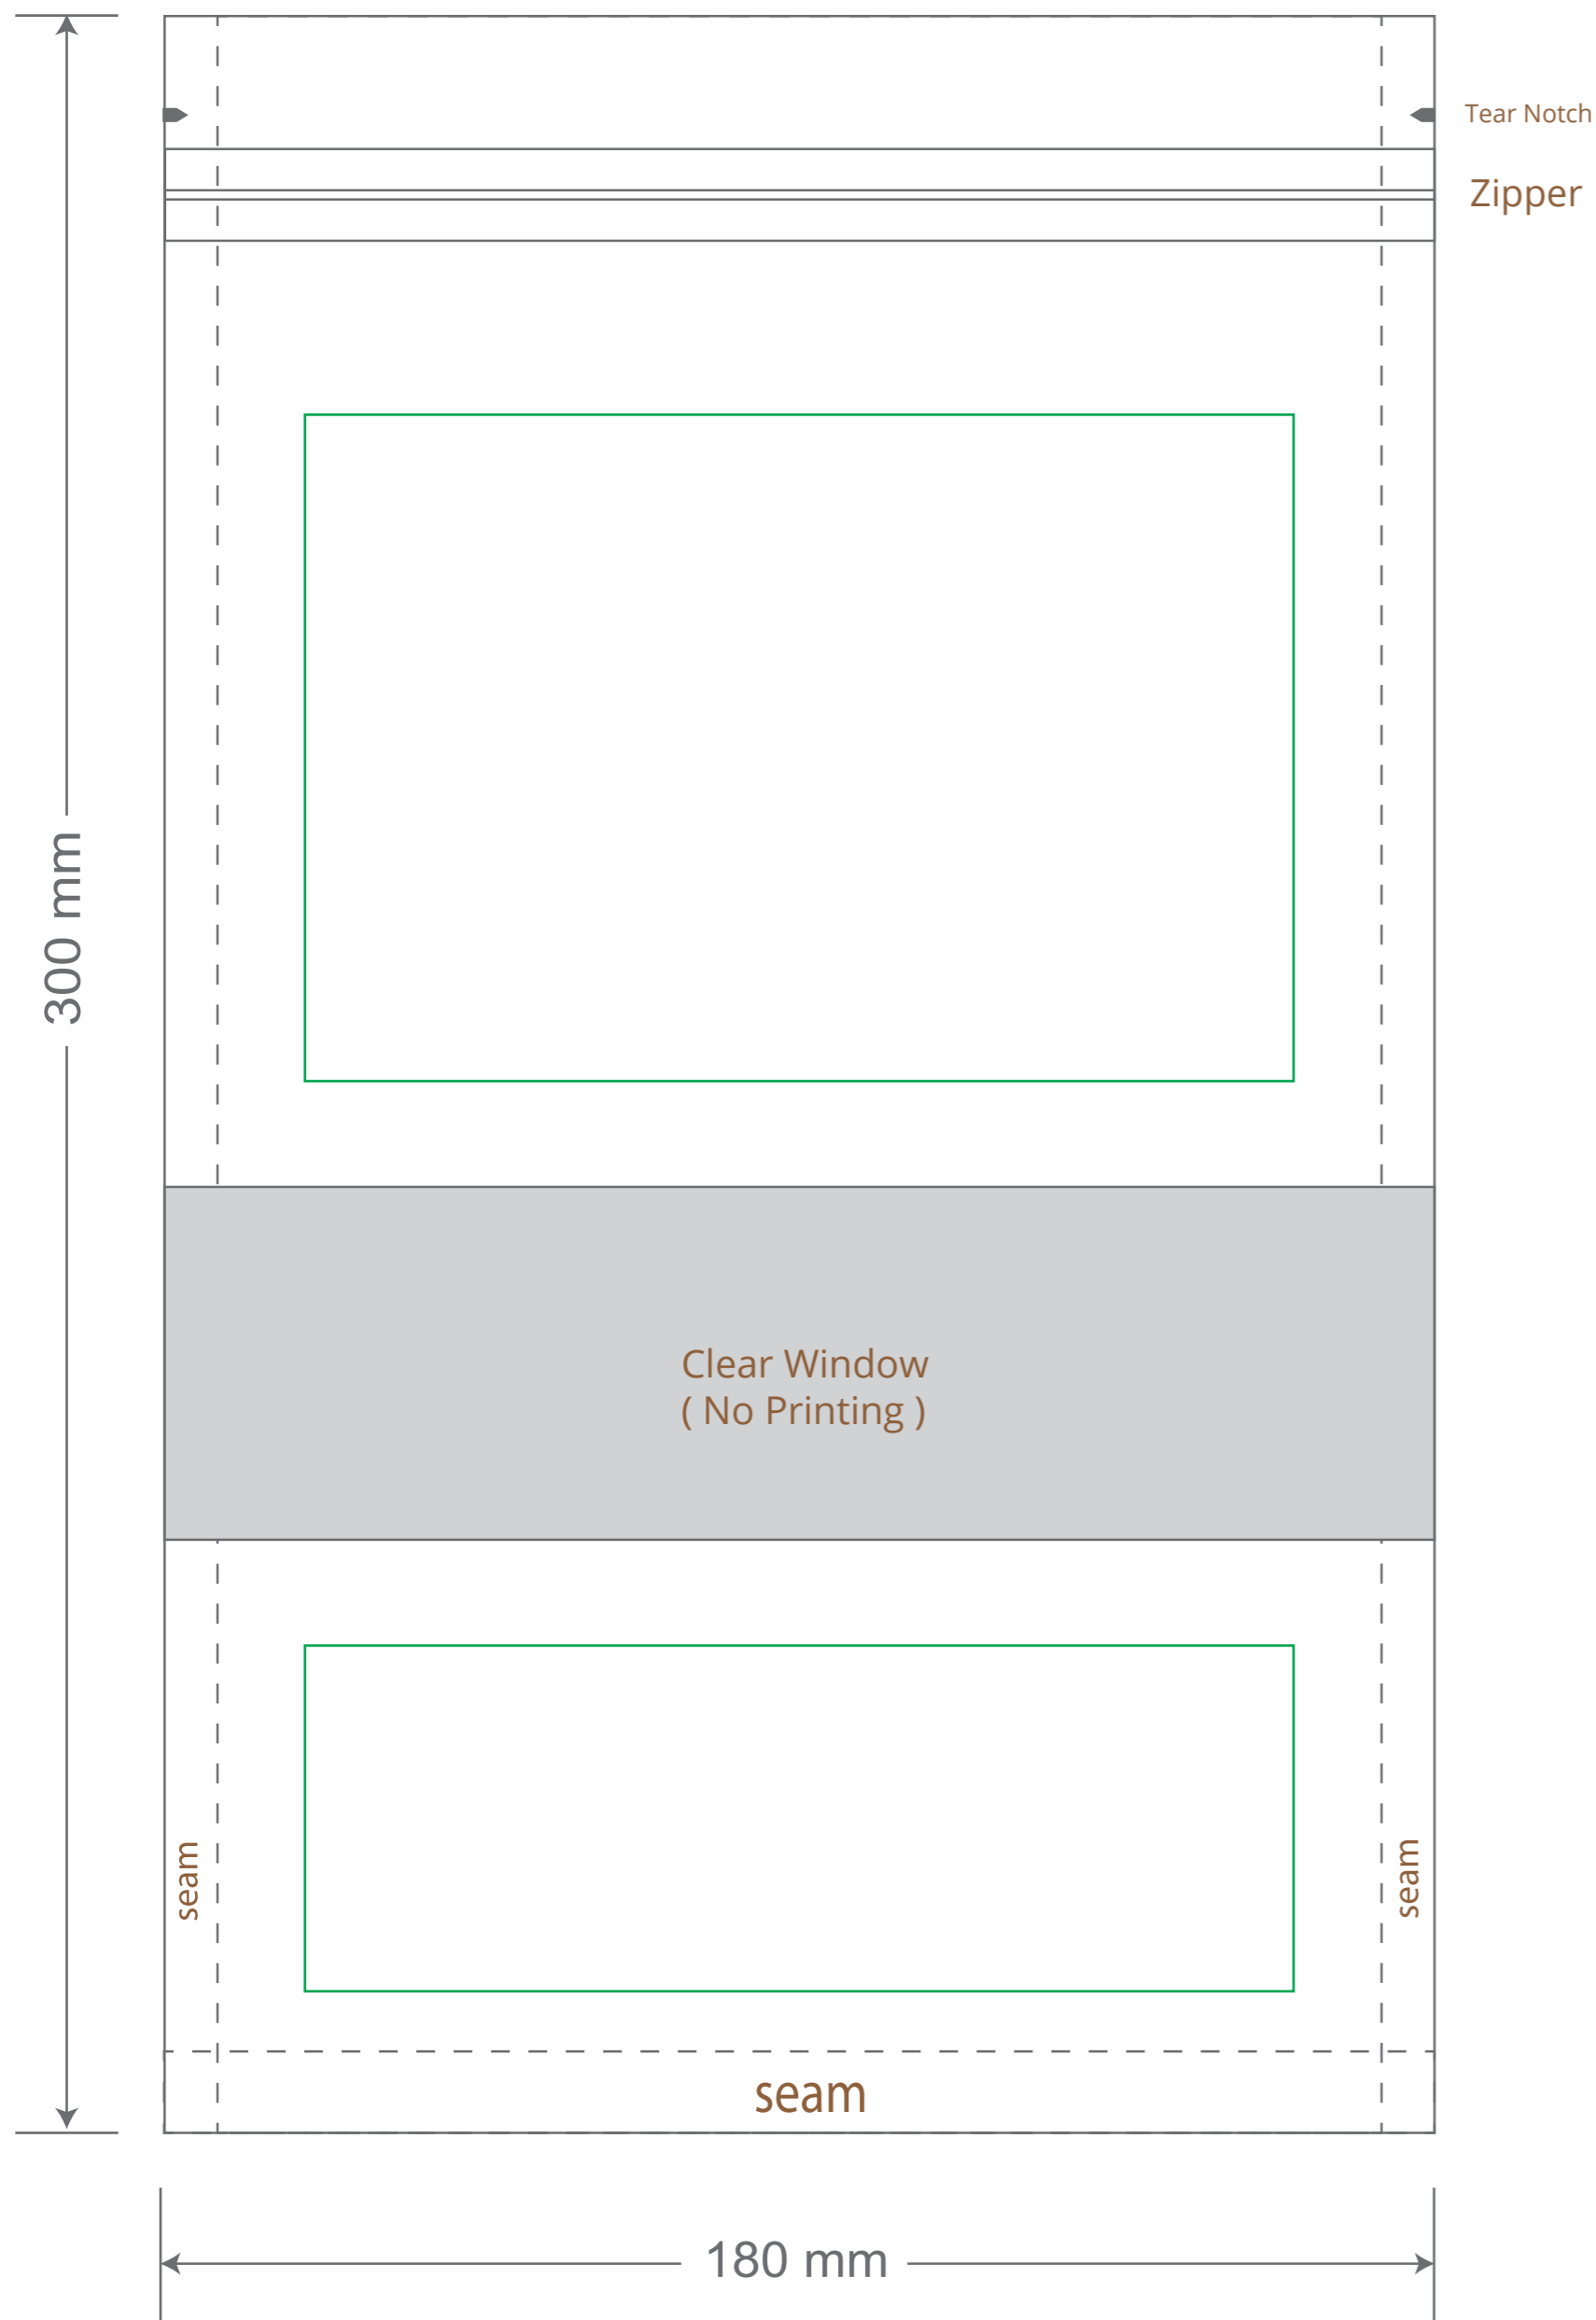

# Front

# Back

Green area is the bag area is the printing area, artwork with at most 2 colors for silkscreen printing.

Note: In Silkscreen printing Text font size must be bigger than 11pt can be clearly printed.