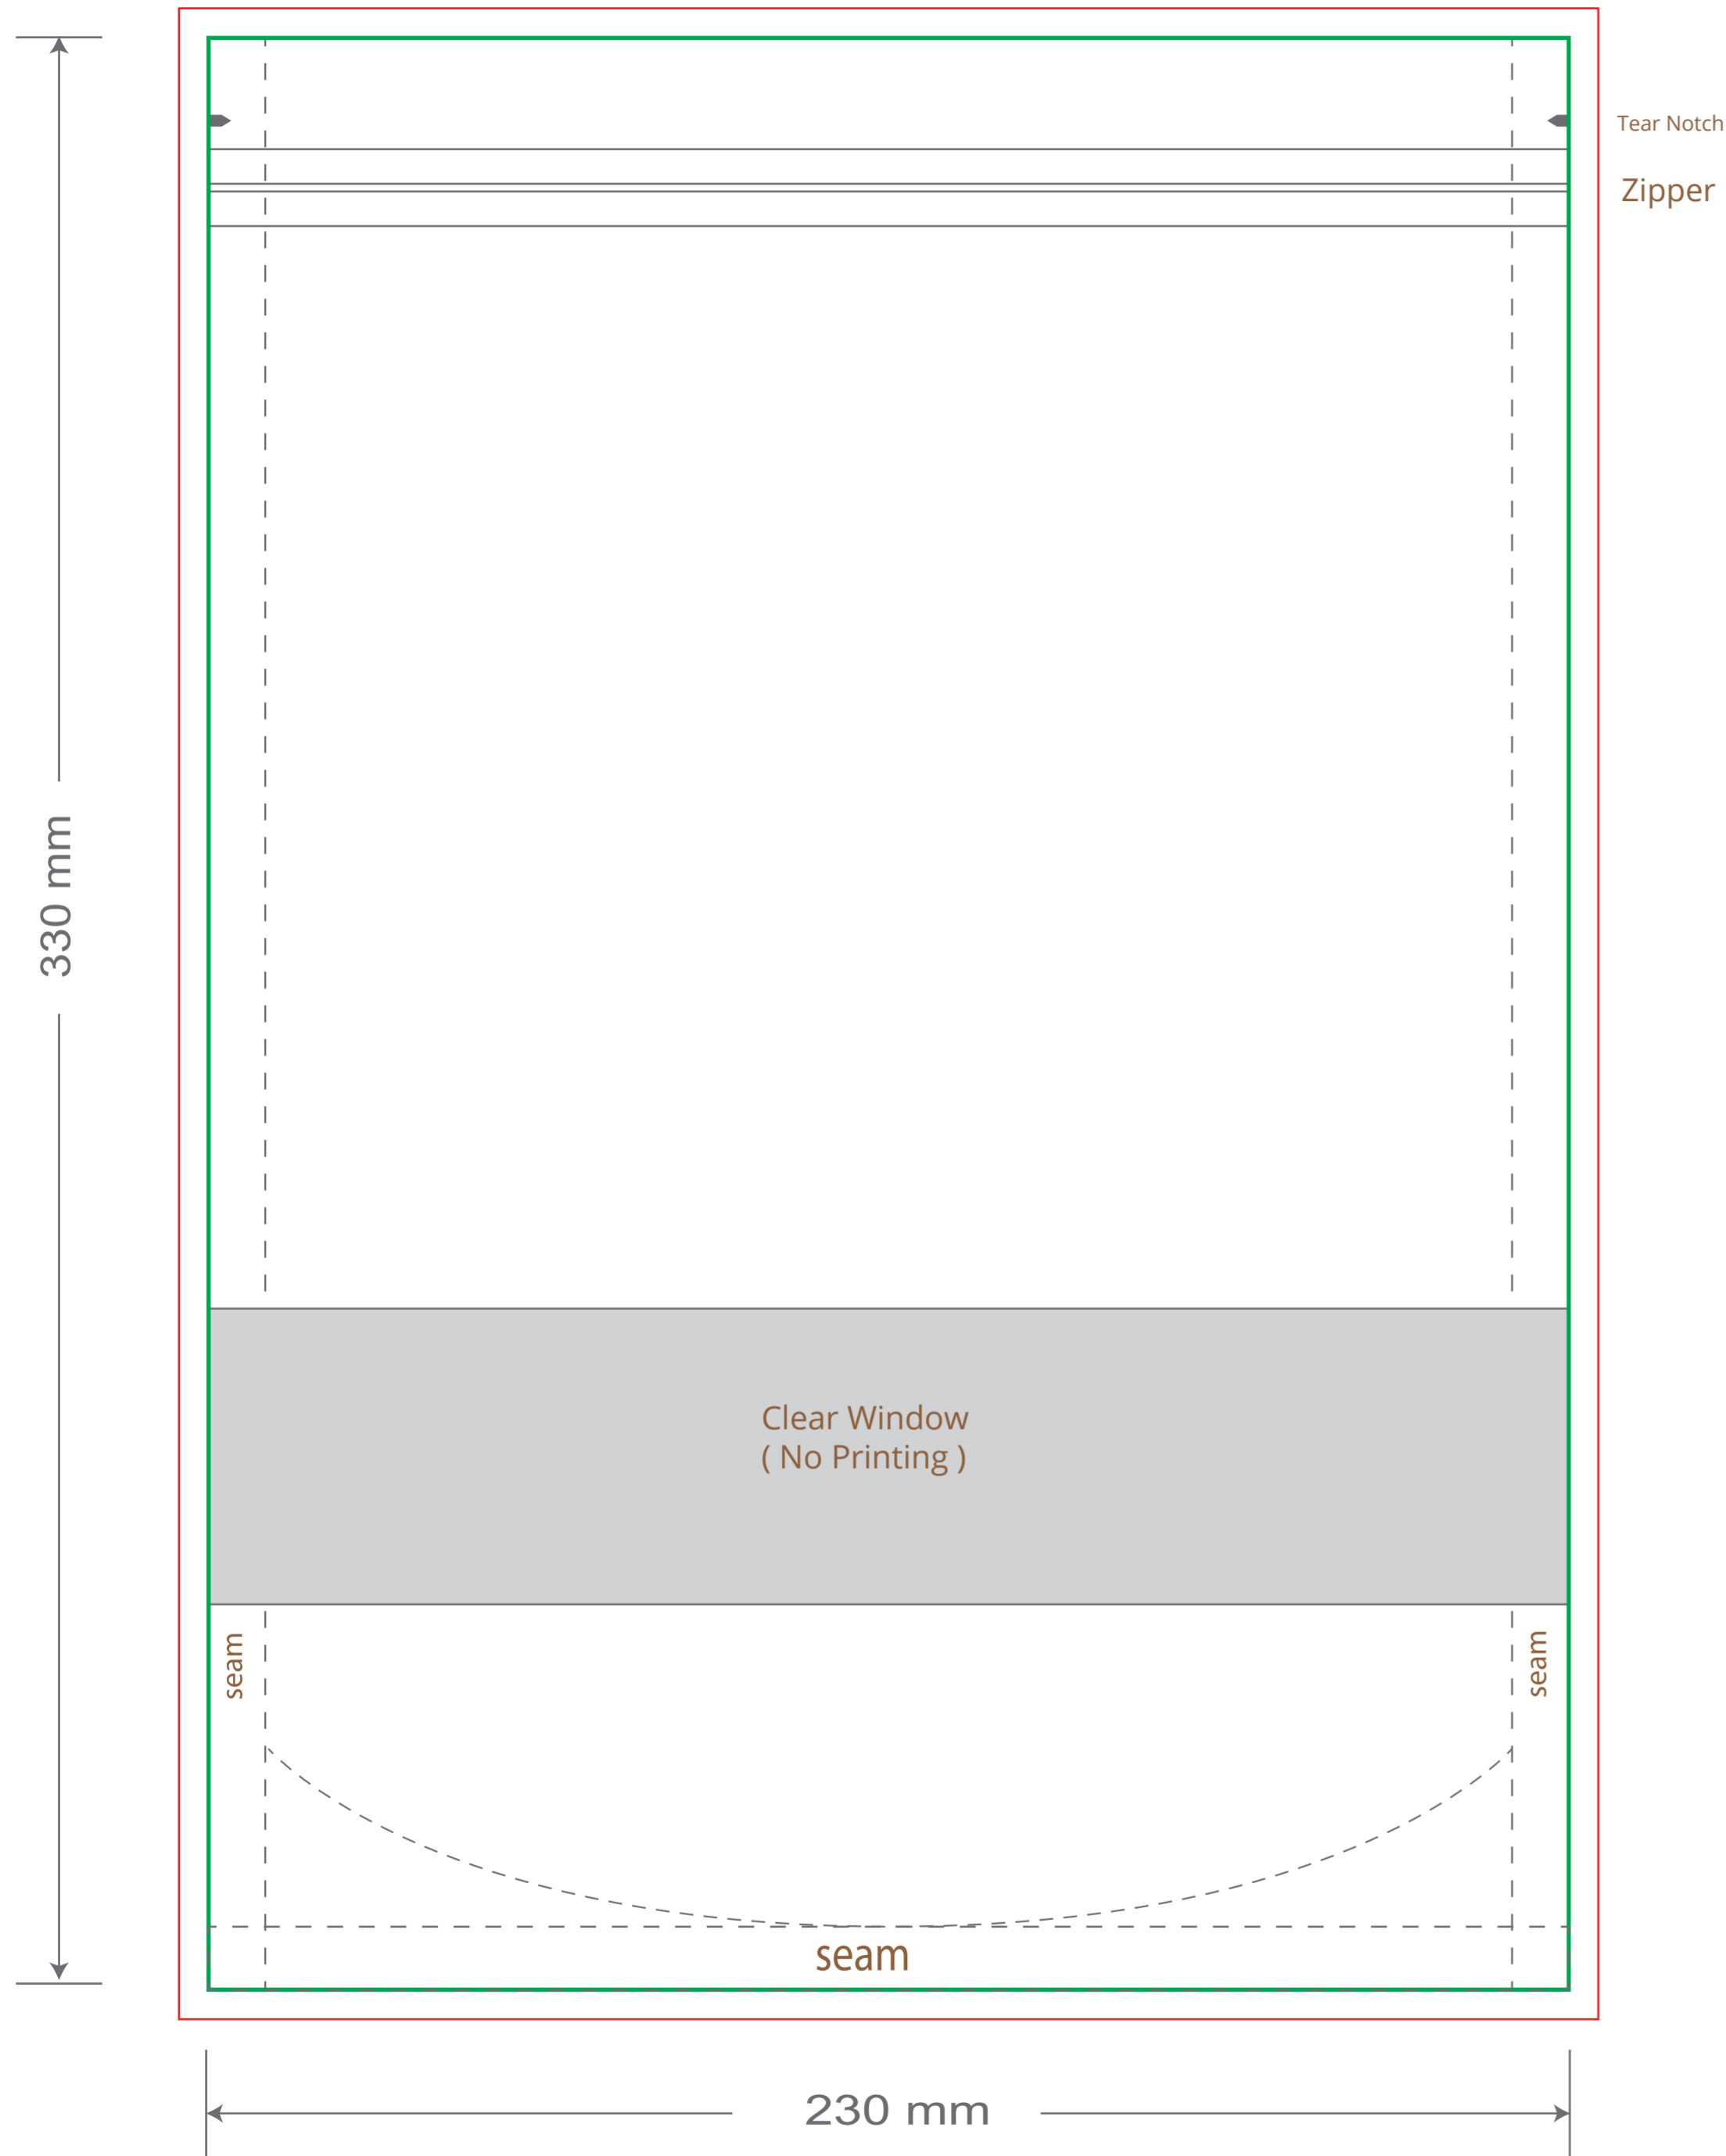

Front

Back

Green area is the bag area can with printing, except the window area.
Red area is the bleed area, please extend your artwork outside the green area within the red area.