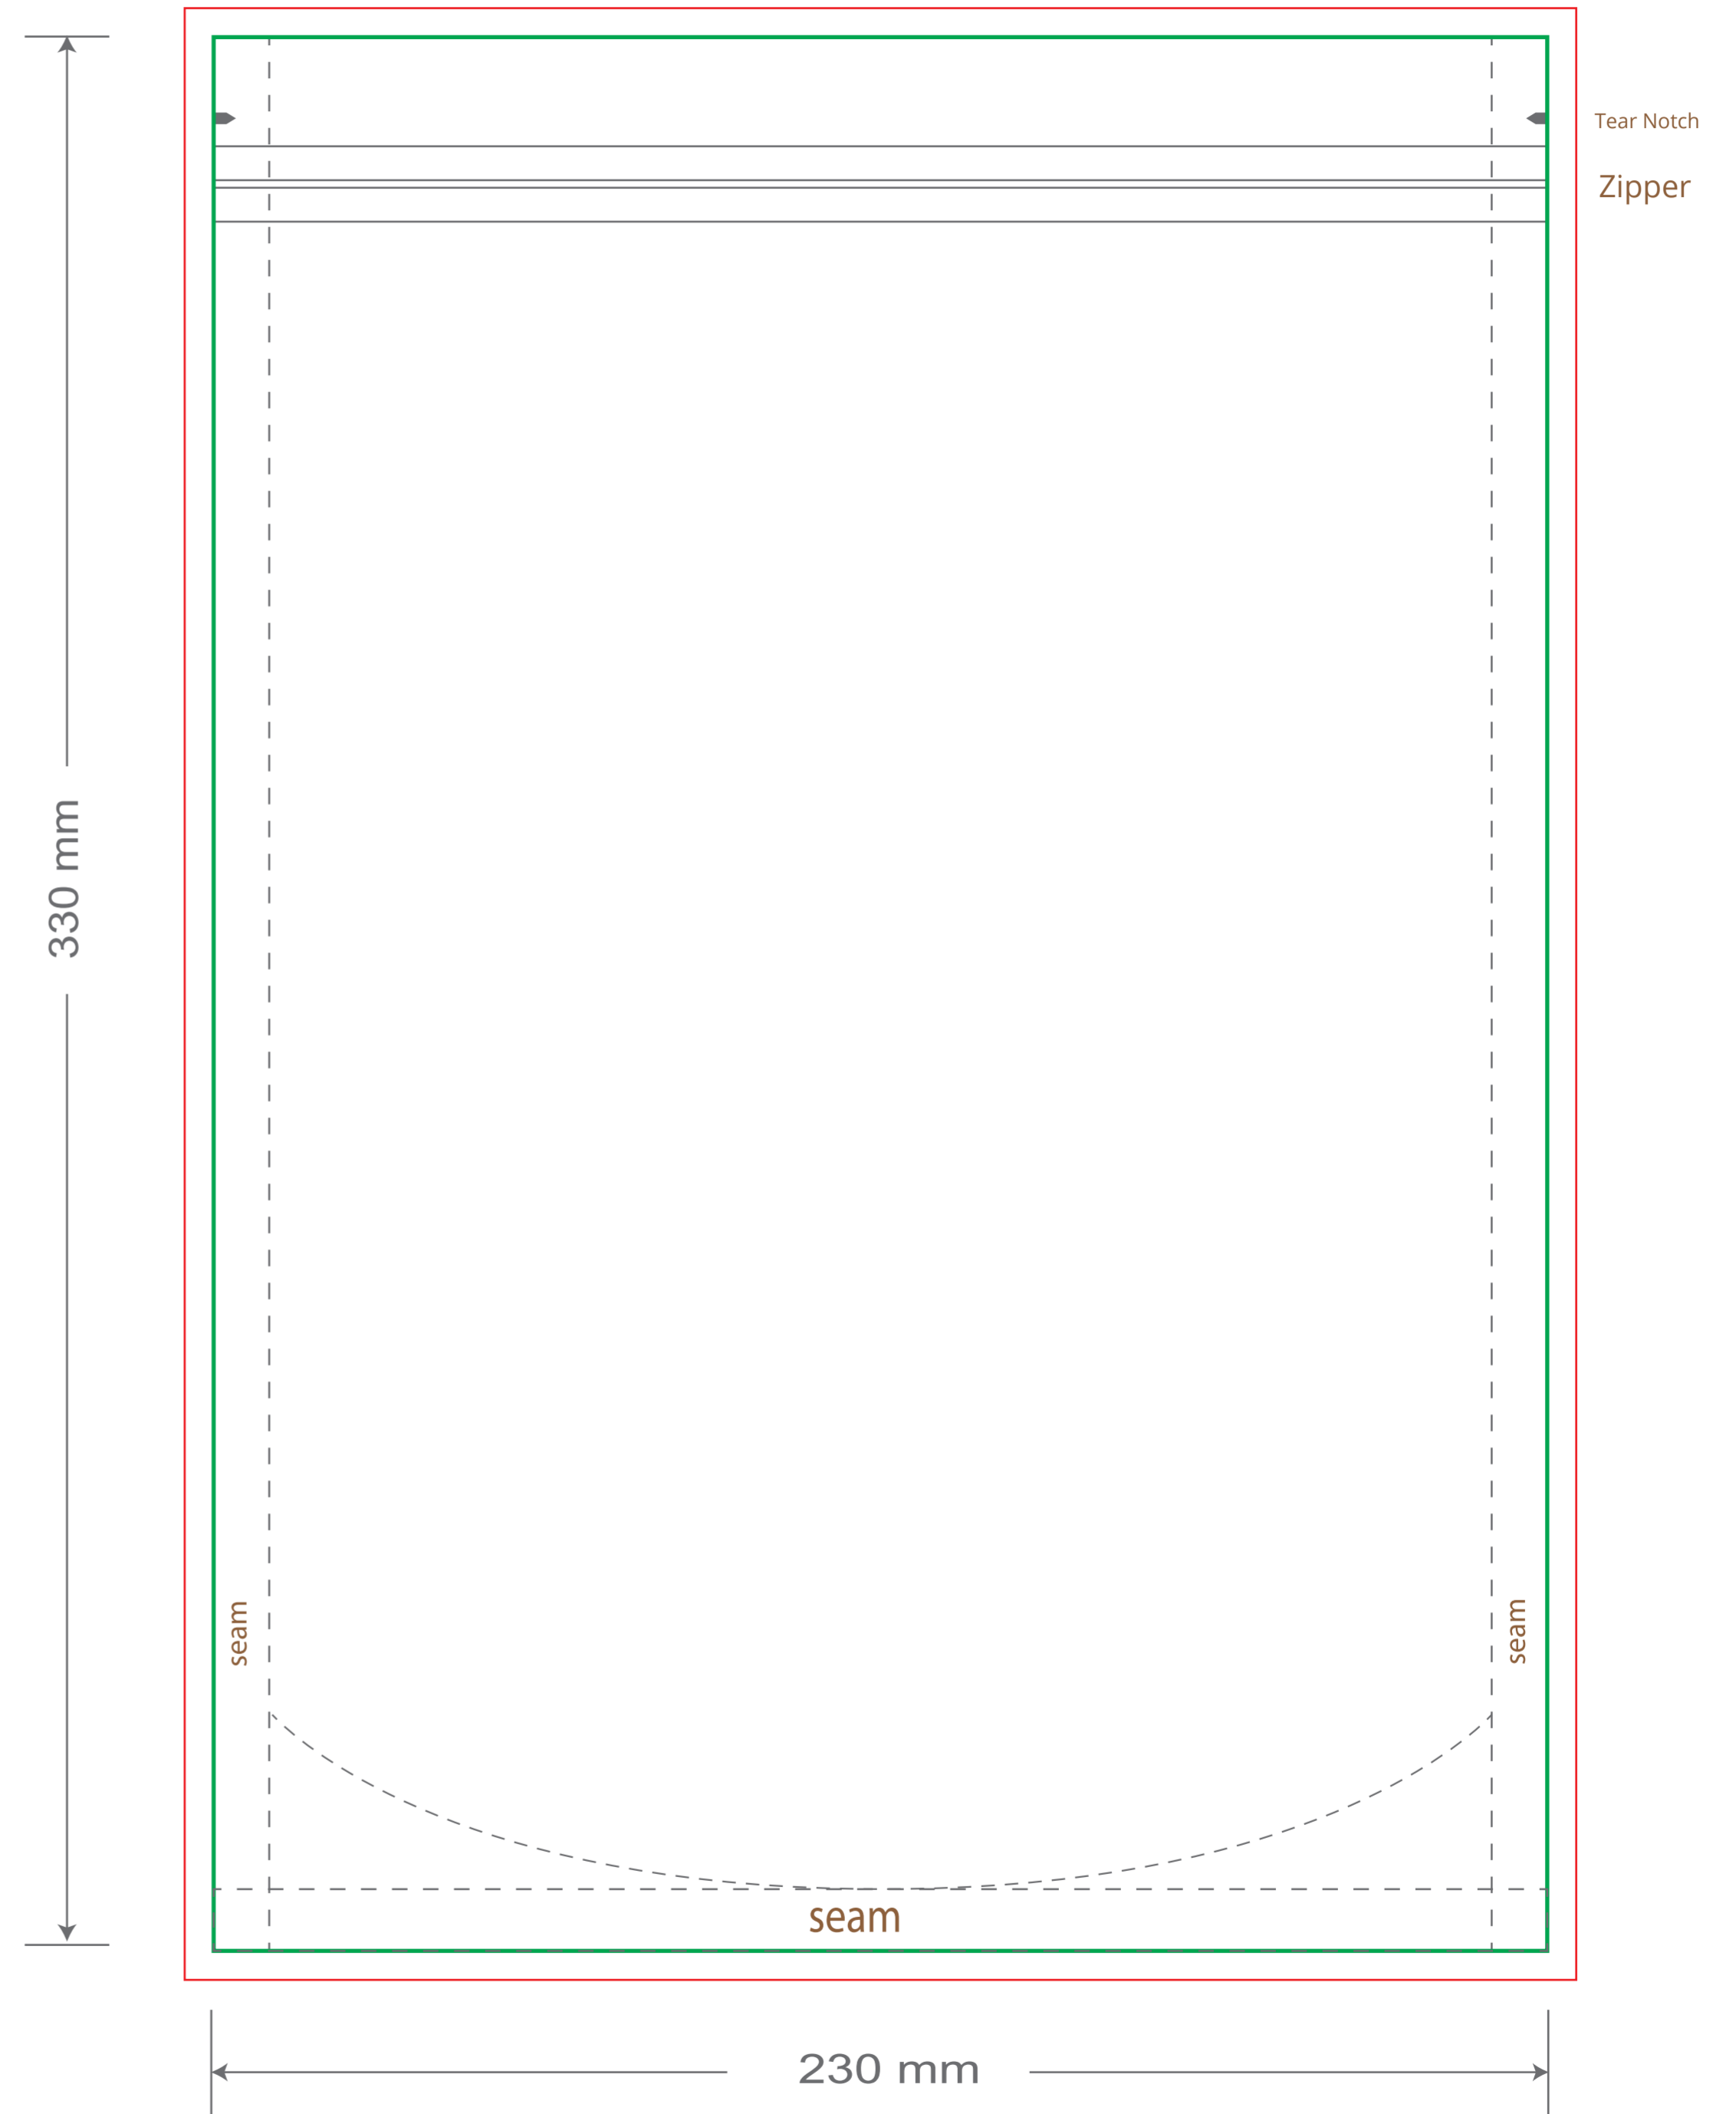

Front

Back

Green area is the bag area can with printing, except the window area.
Red area is the bleed area, please extend your artwork outside the green area within the red area.