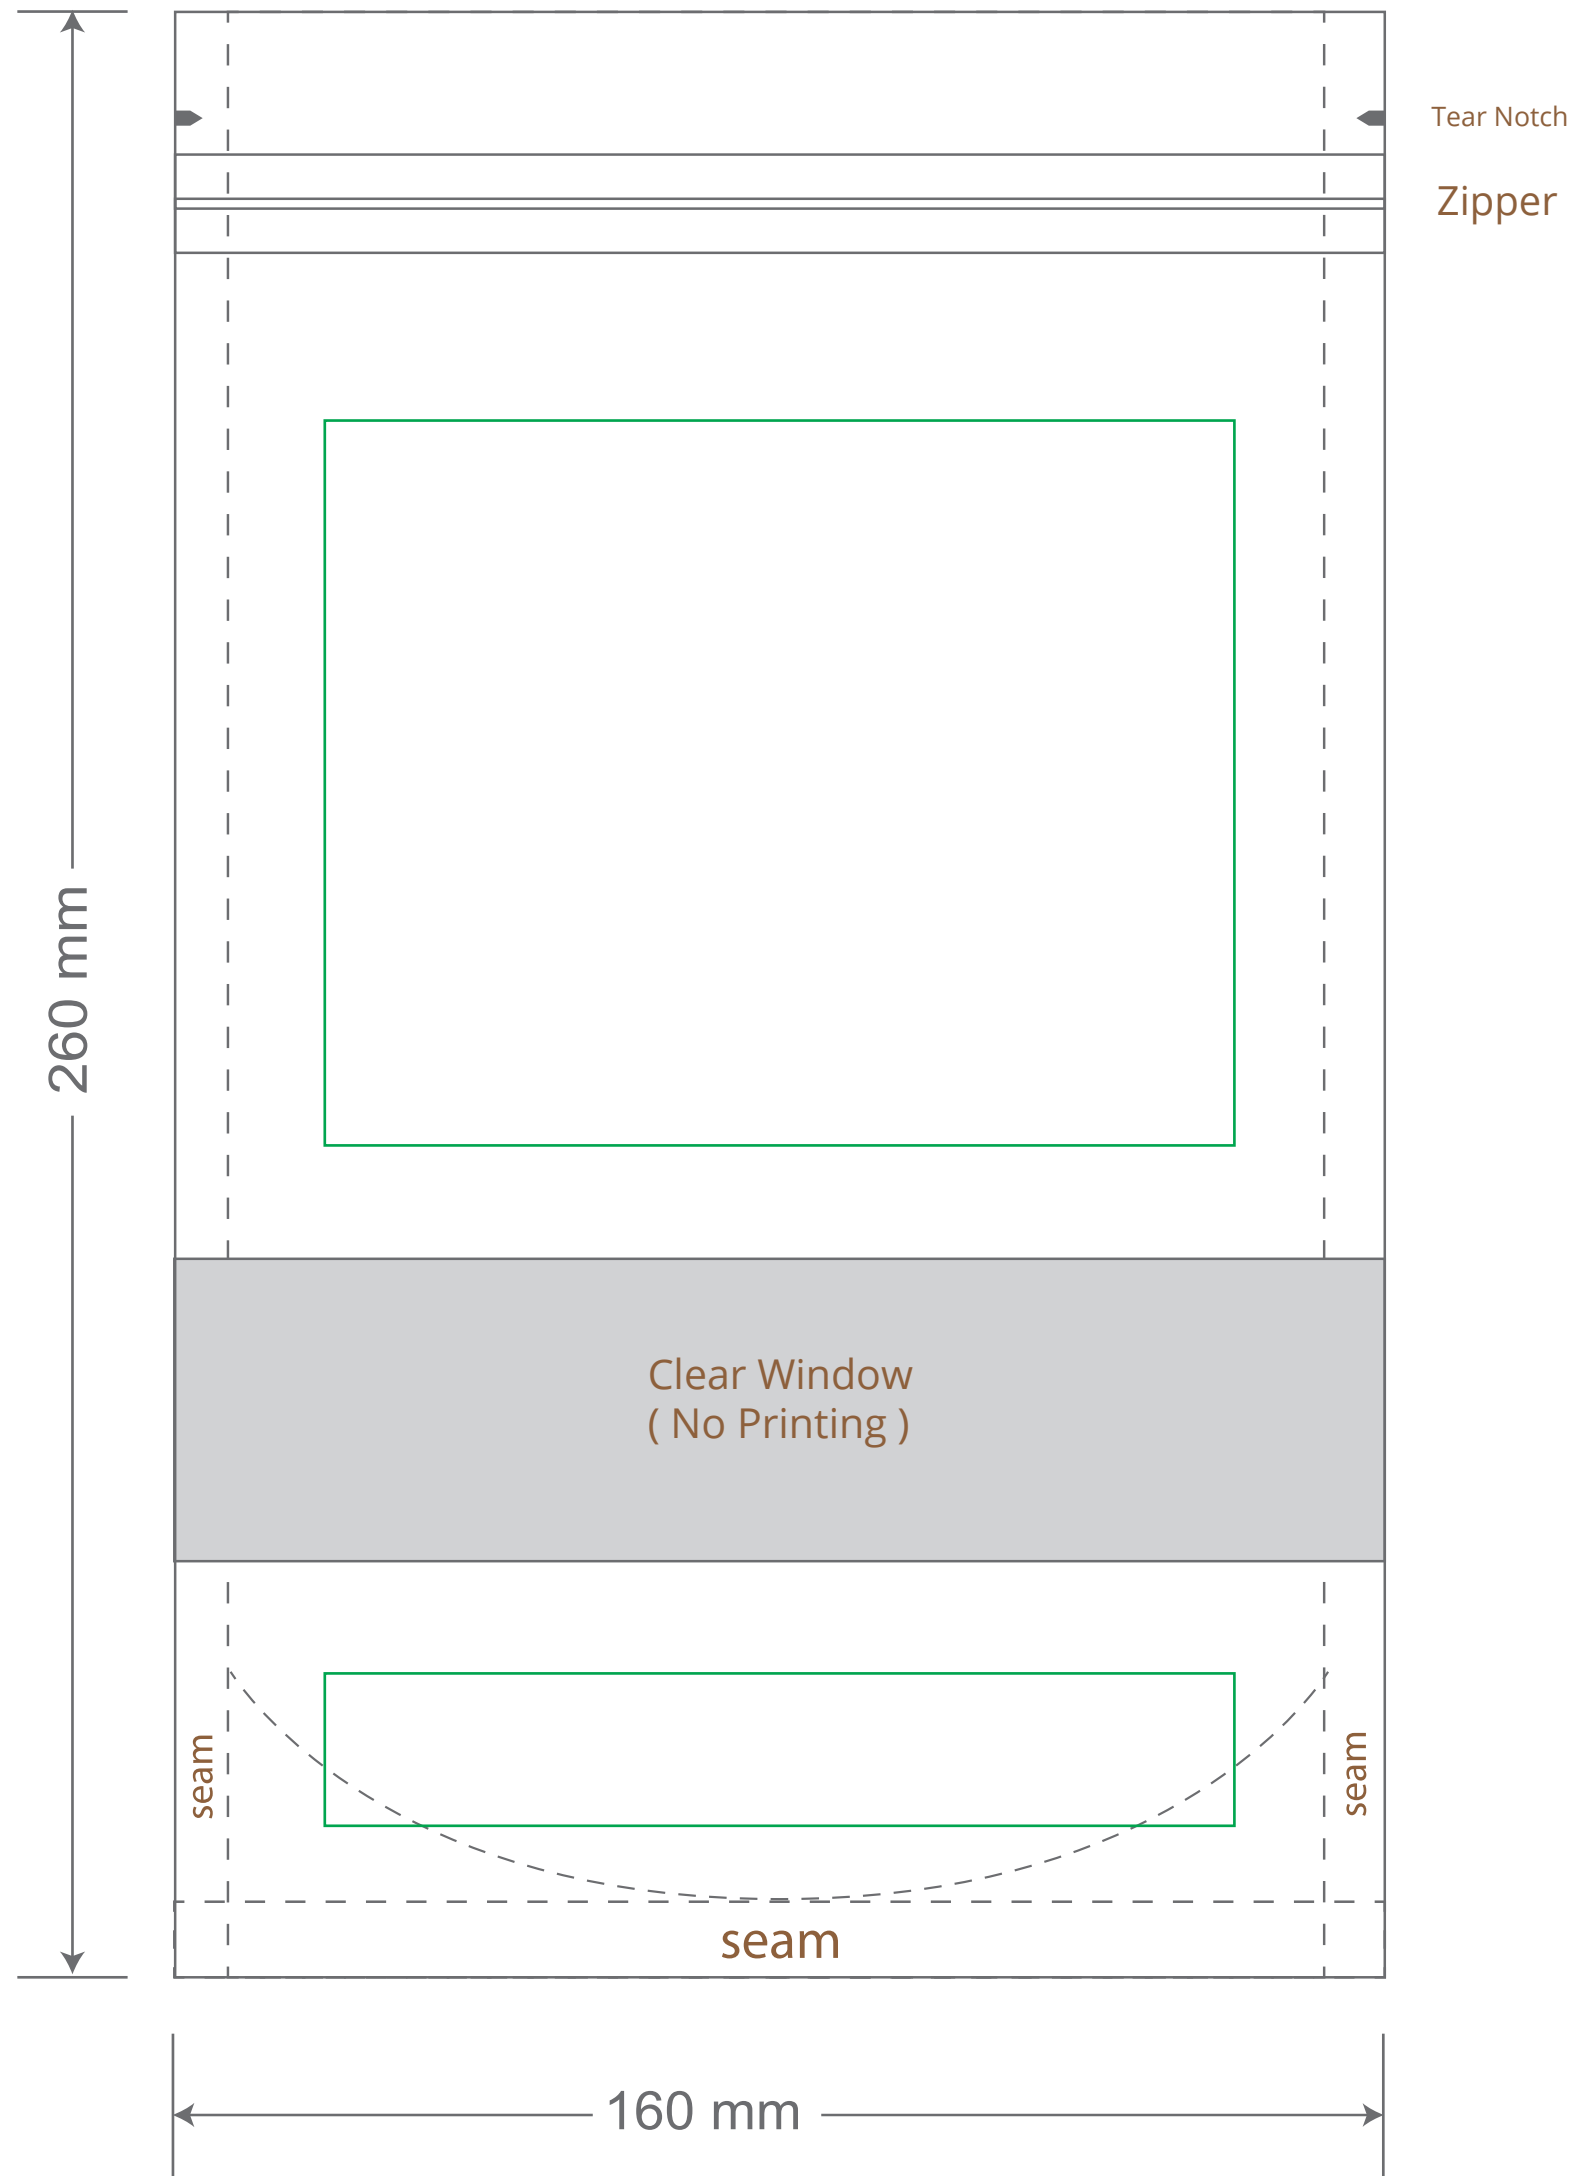

Front

Back

Green area is the bag area is the printing area, artwork with at most 2 colors for silkscreen printing.

Note: In Silkscreen printing Text font size must be bigger than 11pt can be clearly printed.