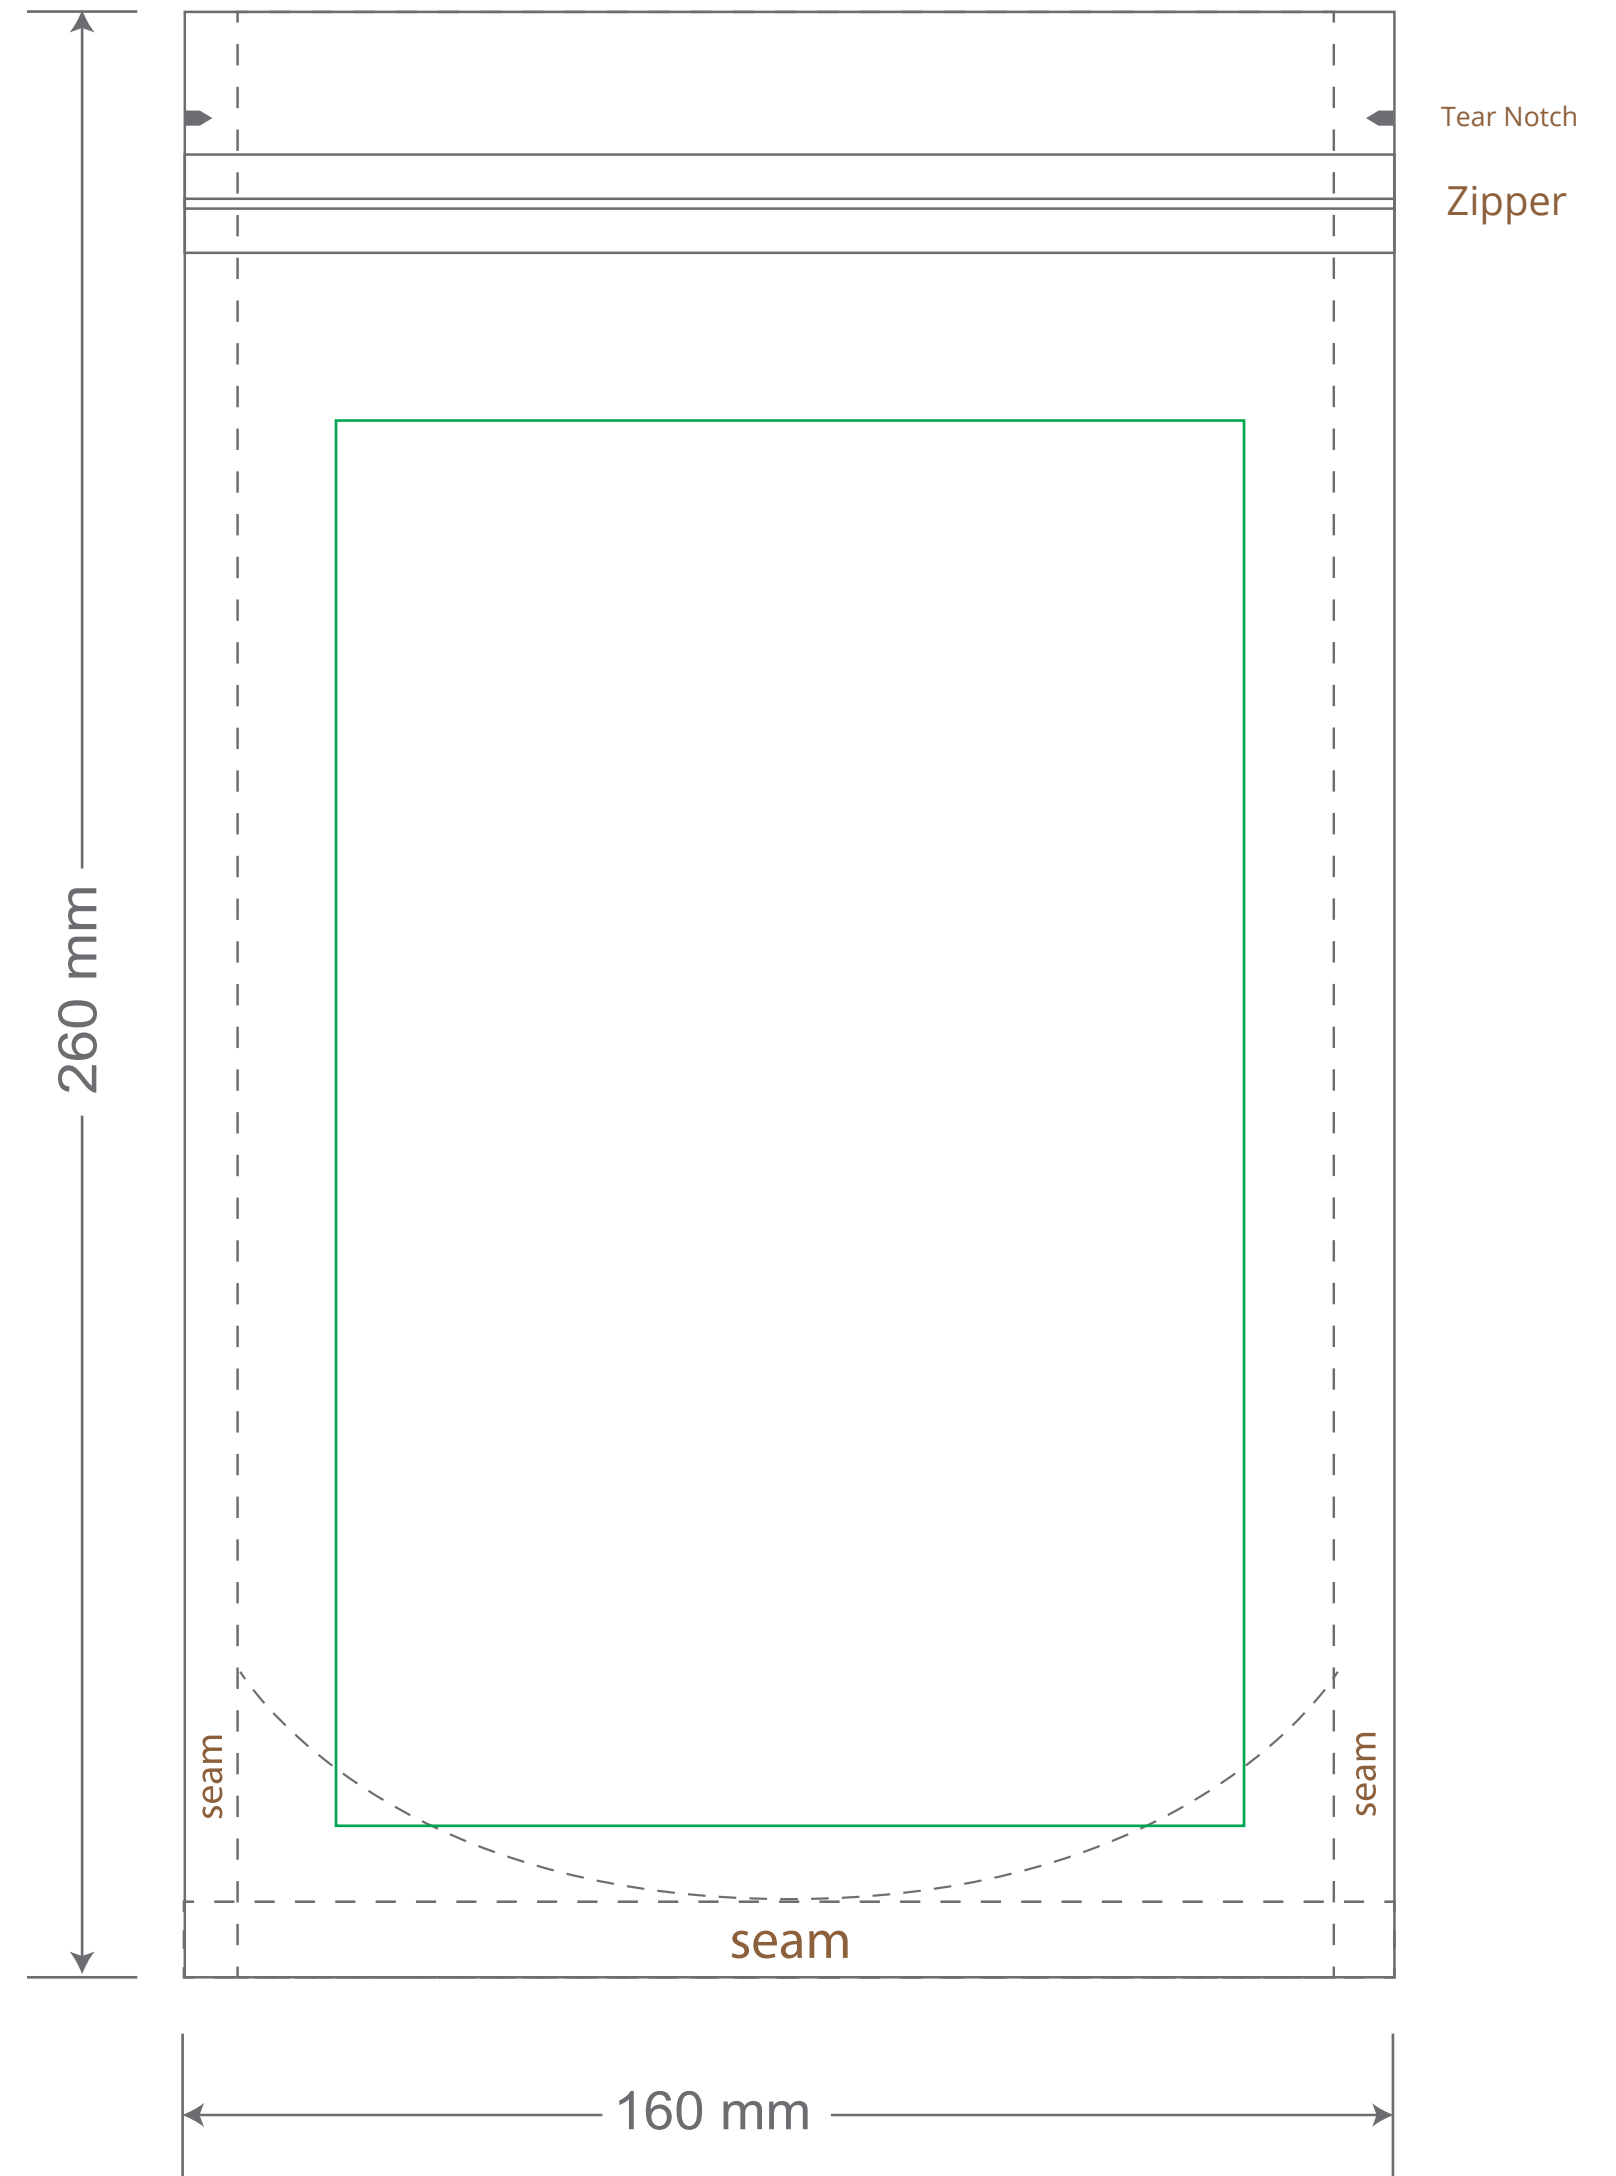

Front

Back

Green area is the bag area is the printing area, artwork with at most 2 colors for silkscreen printing.

Note: In Silkscreen printing Text font size must be bigger than 11pt can be clearly printed.