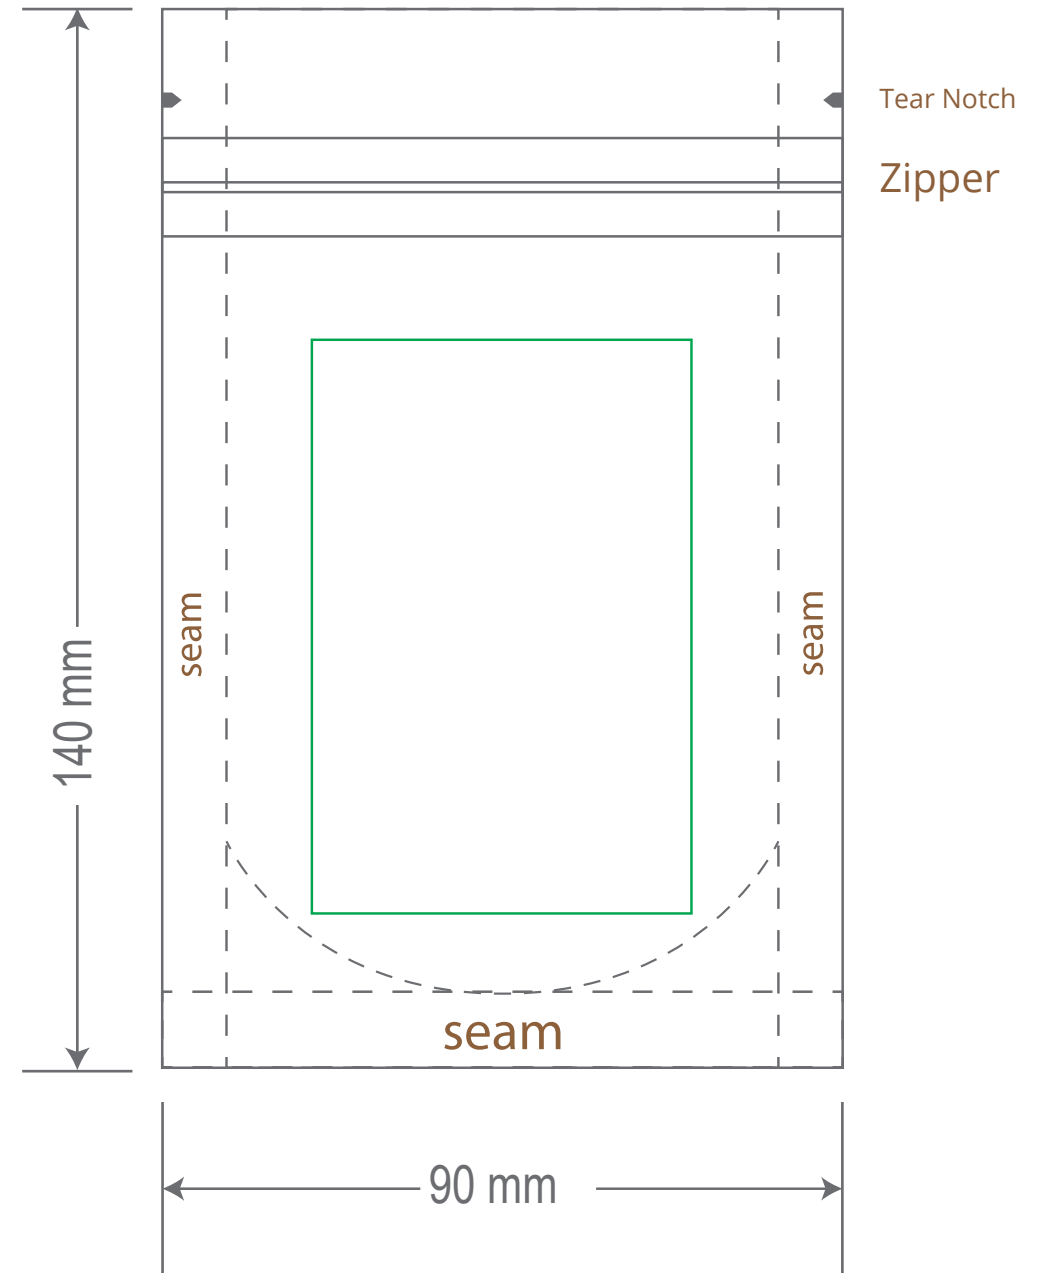

Front

Back

Green area is the bag area is the printing area, artwork with at most 2 colors for silkscreen printing.

Note: In Silkscreen printing Text font size must be bigger than 11pt can be clearly printed.