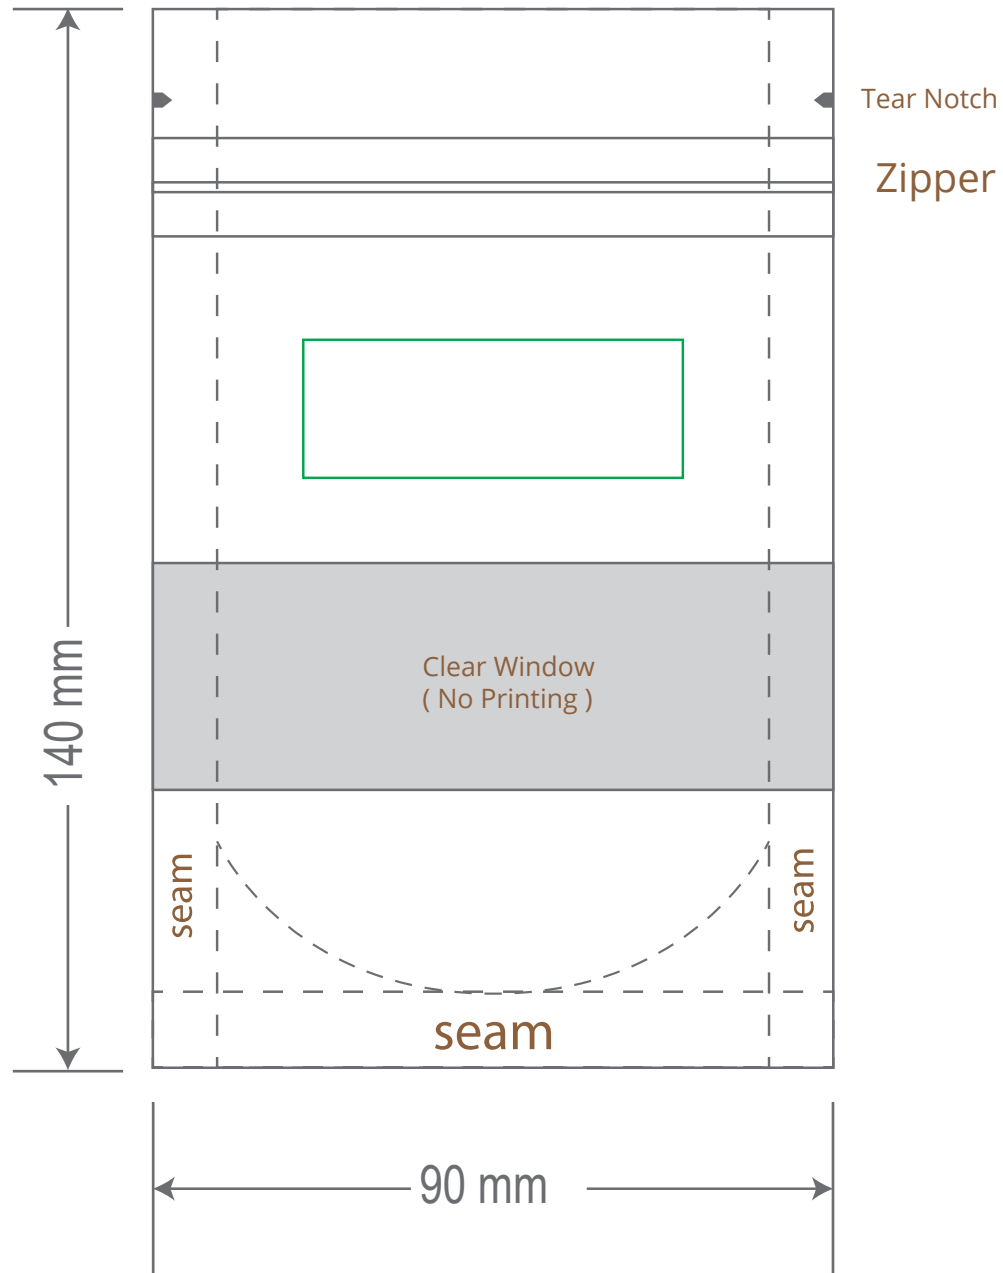

Front

Back

Green area is the bag area is the printing area, artwork with at most 2 colors for silkscreen printing.

Note: In Silkscreen printing Text font size must be bigger than 11pt can be clearly printed.