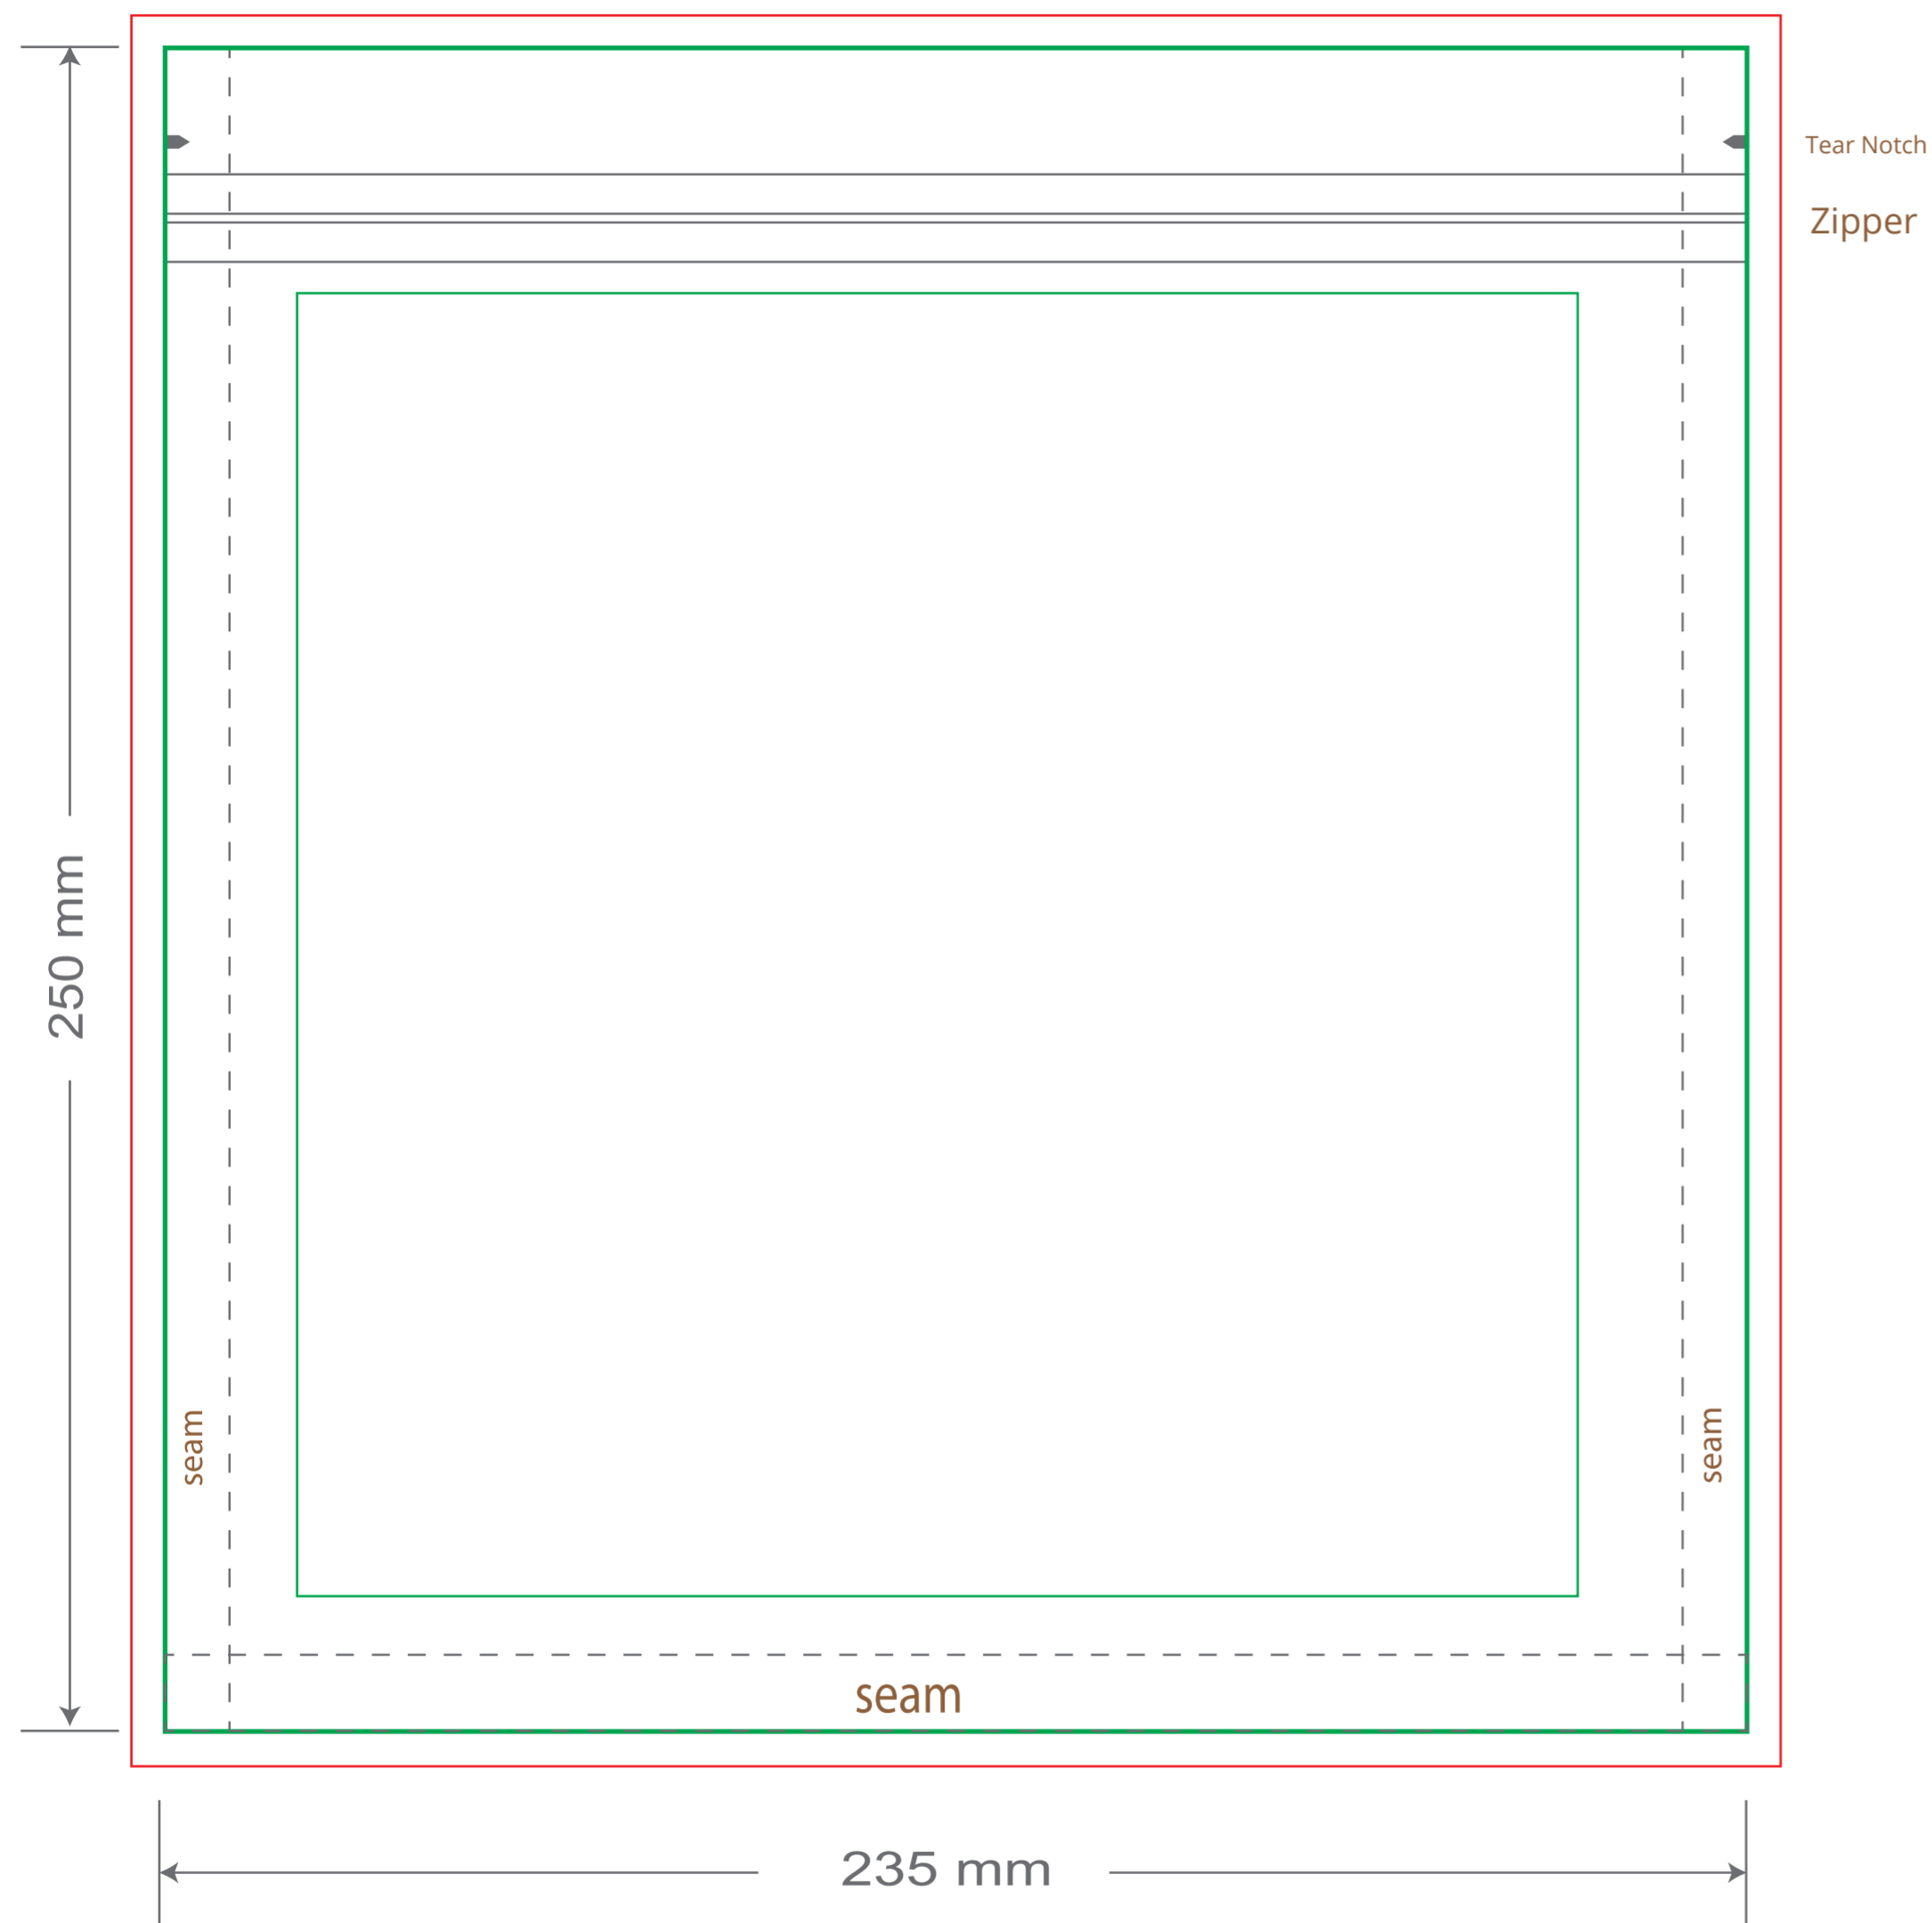

Front

Back

Green area is the bag area can with printing, except the window area.

Red area is the bleed area, please extend your artwork outside the green area within the red area.