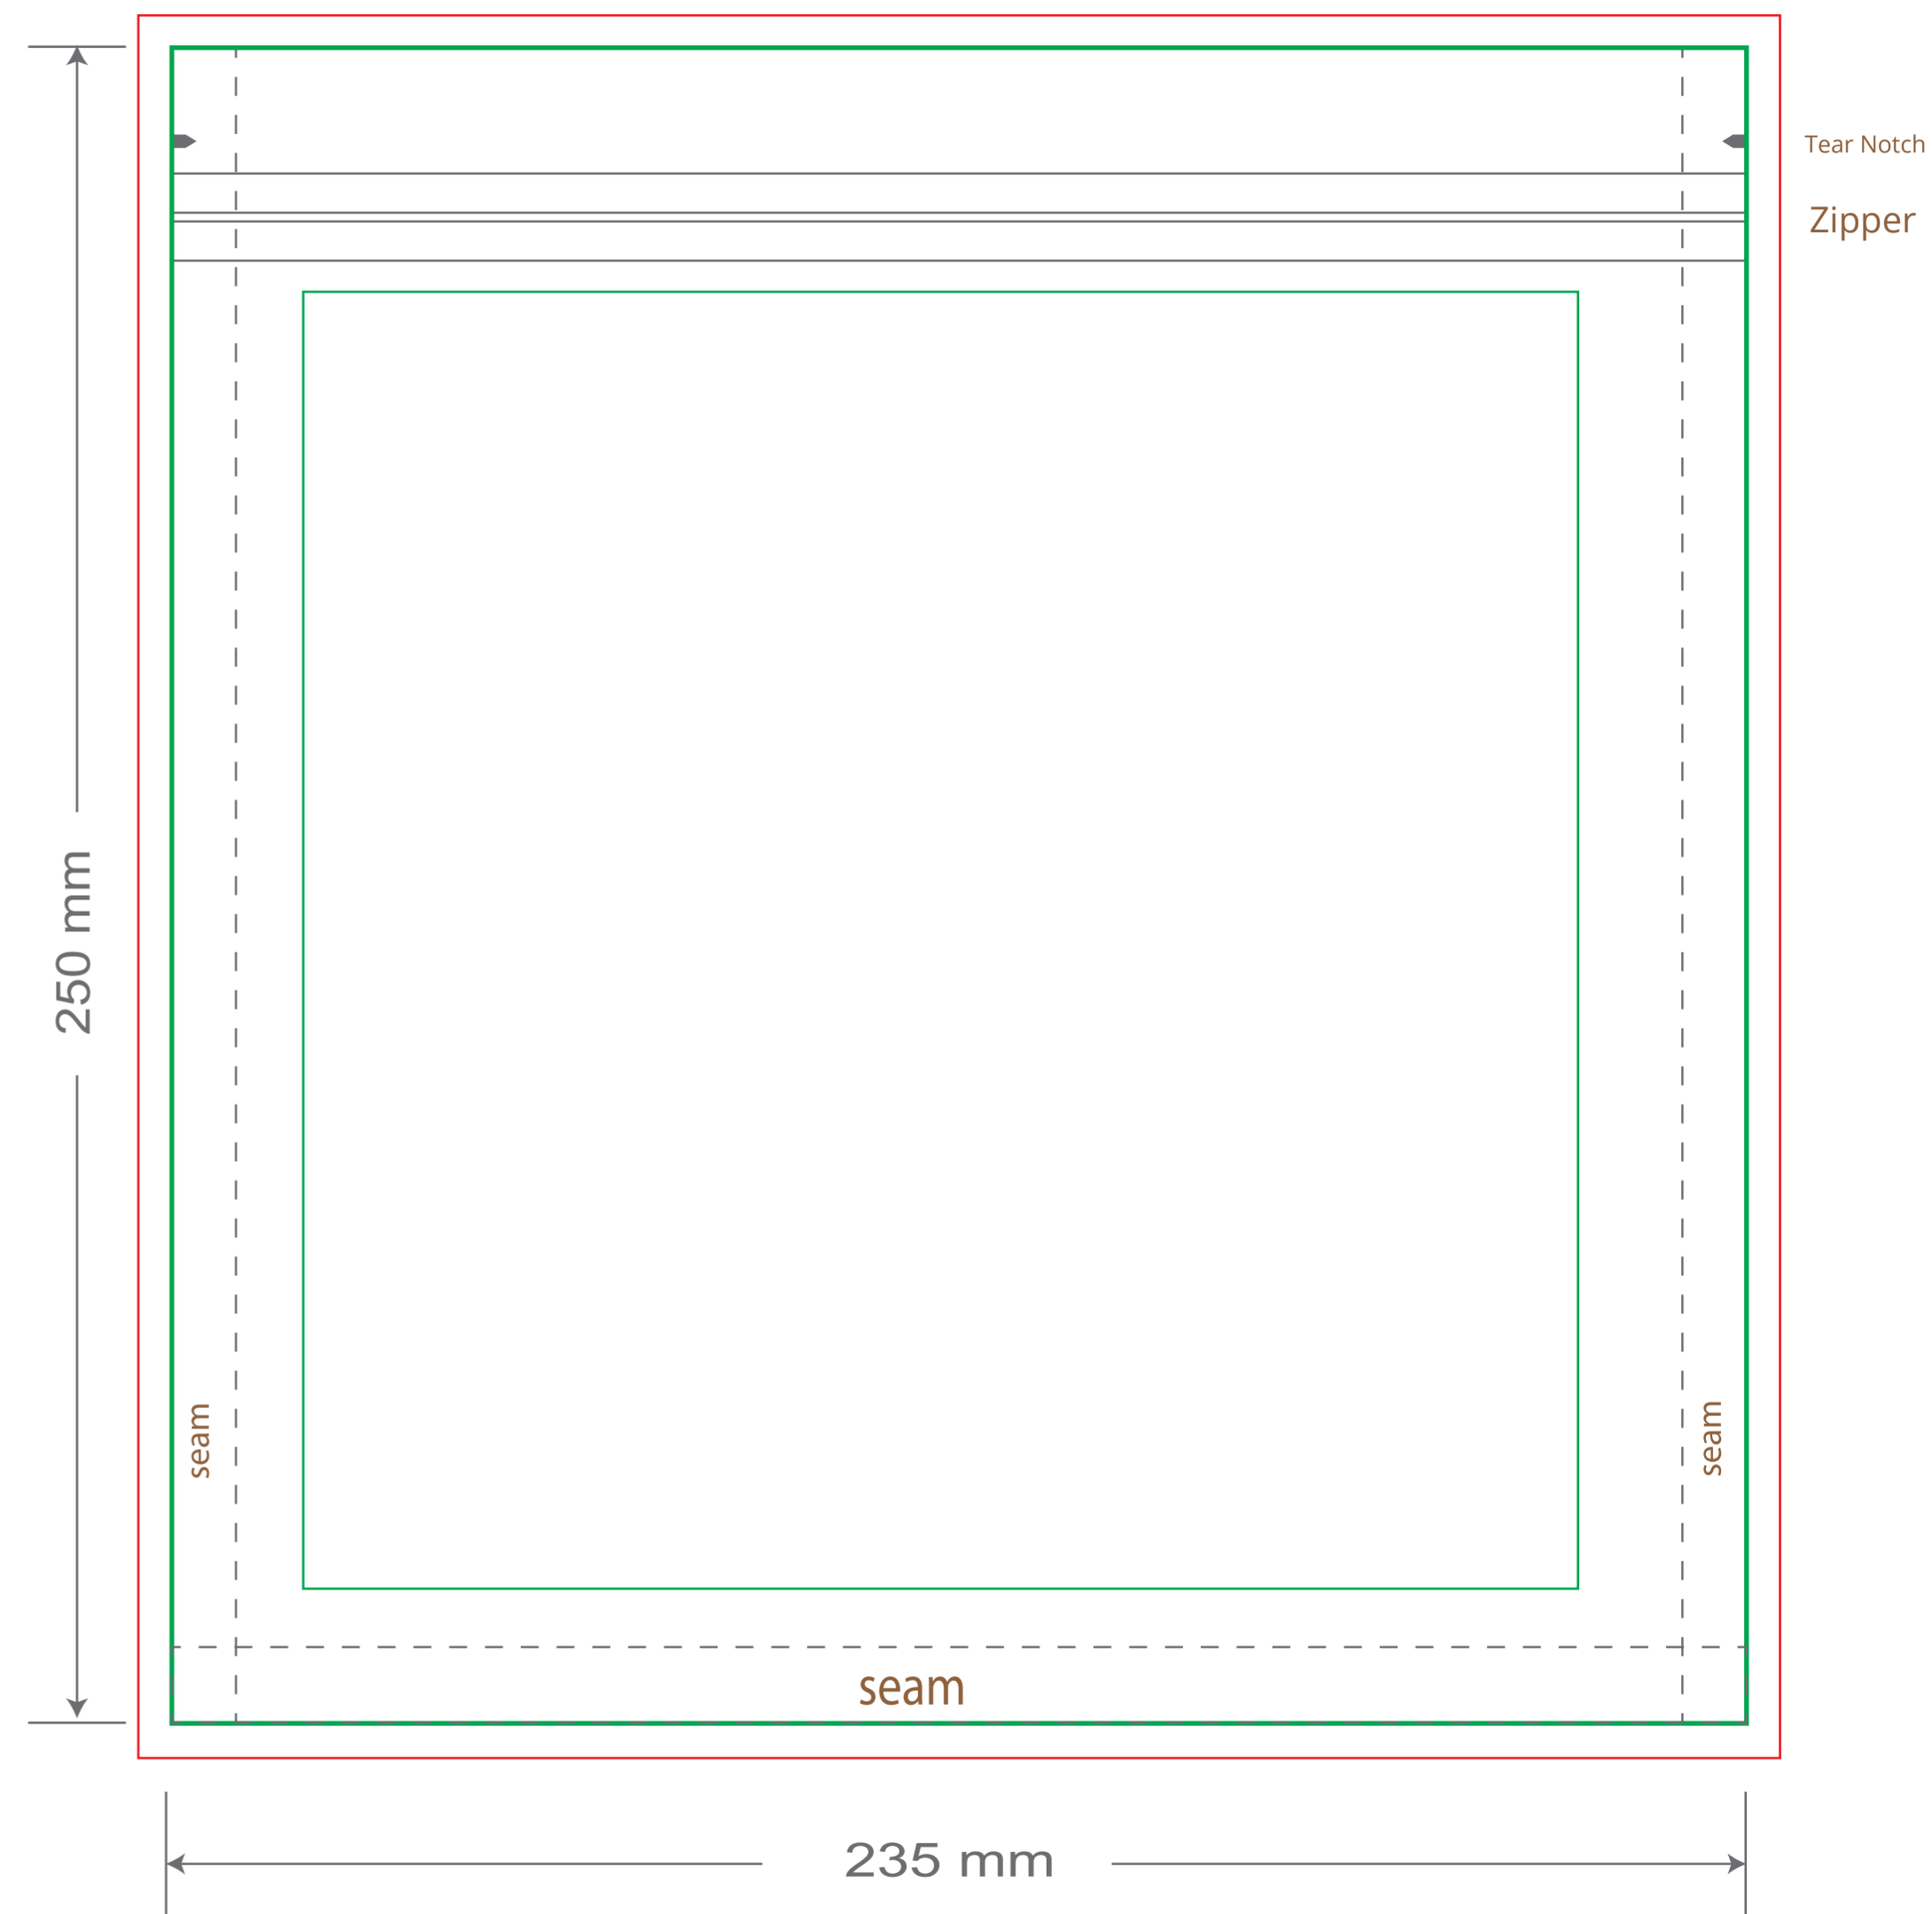

Front

Back

Green area is the bag area can with printing, except the window area.

Red area is the bleed area, please extend your artwork outside the green area within the red area.