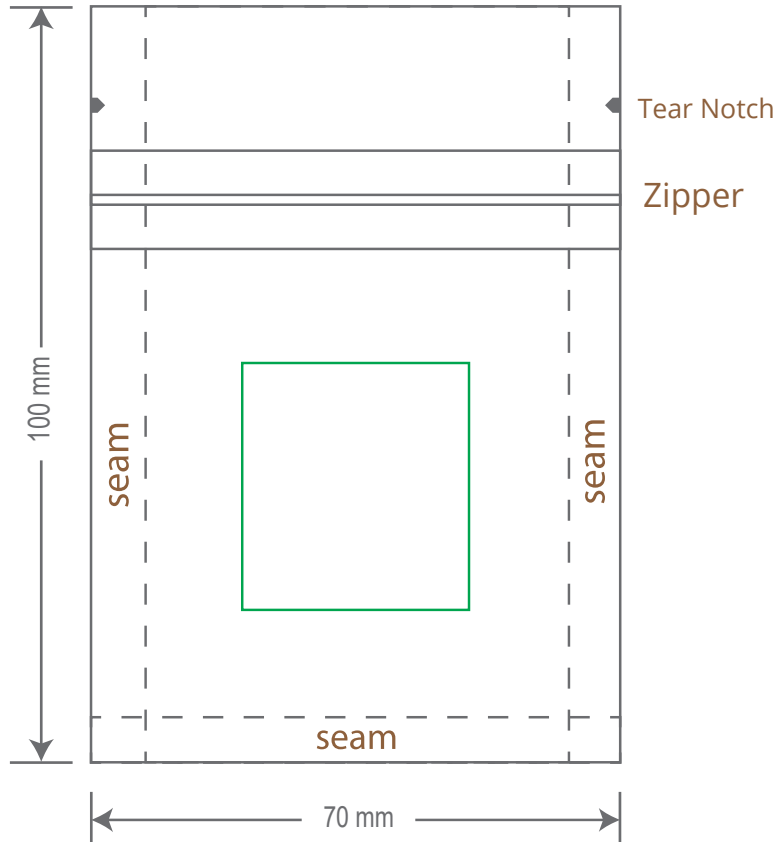

Front

Back

Green area is the bag area is the printing area, artwork with at most 2 colors for silkscreen printing.

Note: In Silkscreen printing Text font size must be bigger than 11pt can be clearly printed.