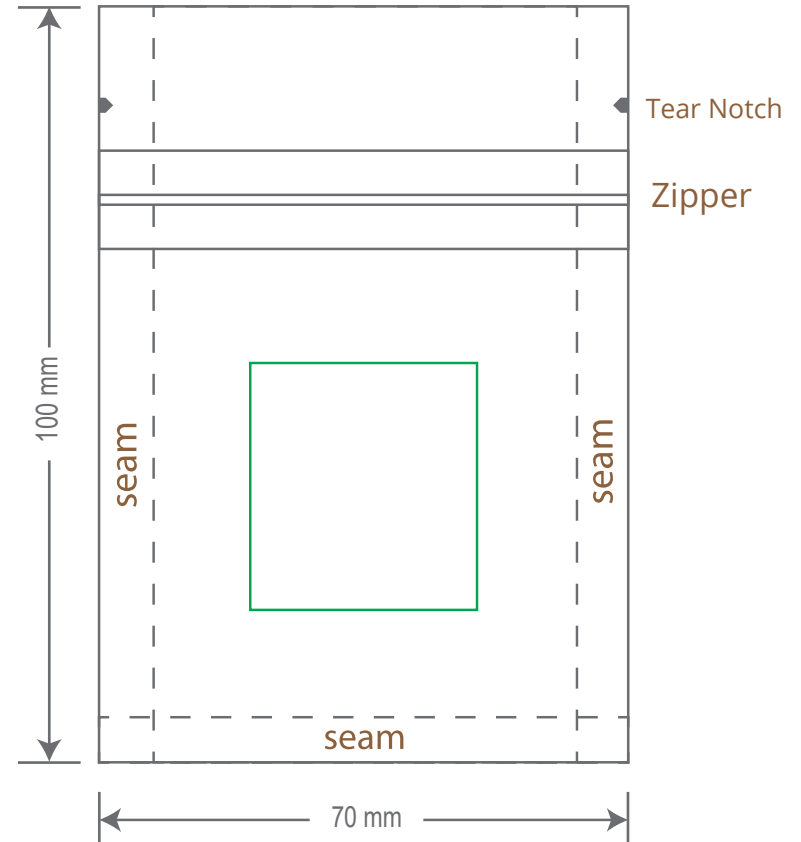

Front

Back

Green area is the bag area is the printing area, artwork with at most 2 colors for silkscreen printing.

Note: In Silkscreen printing Text font size must be bigger than 11pt can be clearly printed.