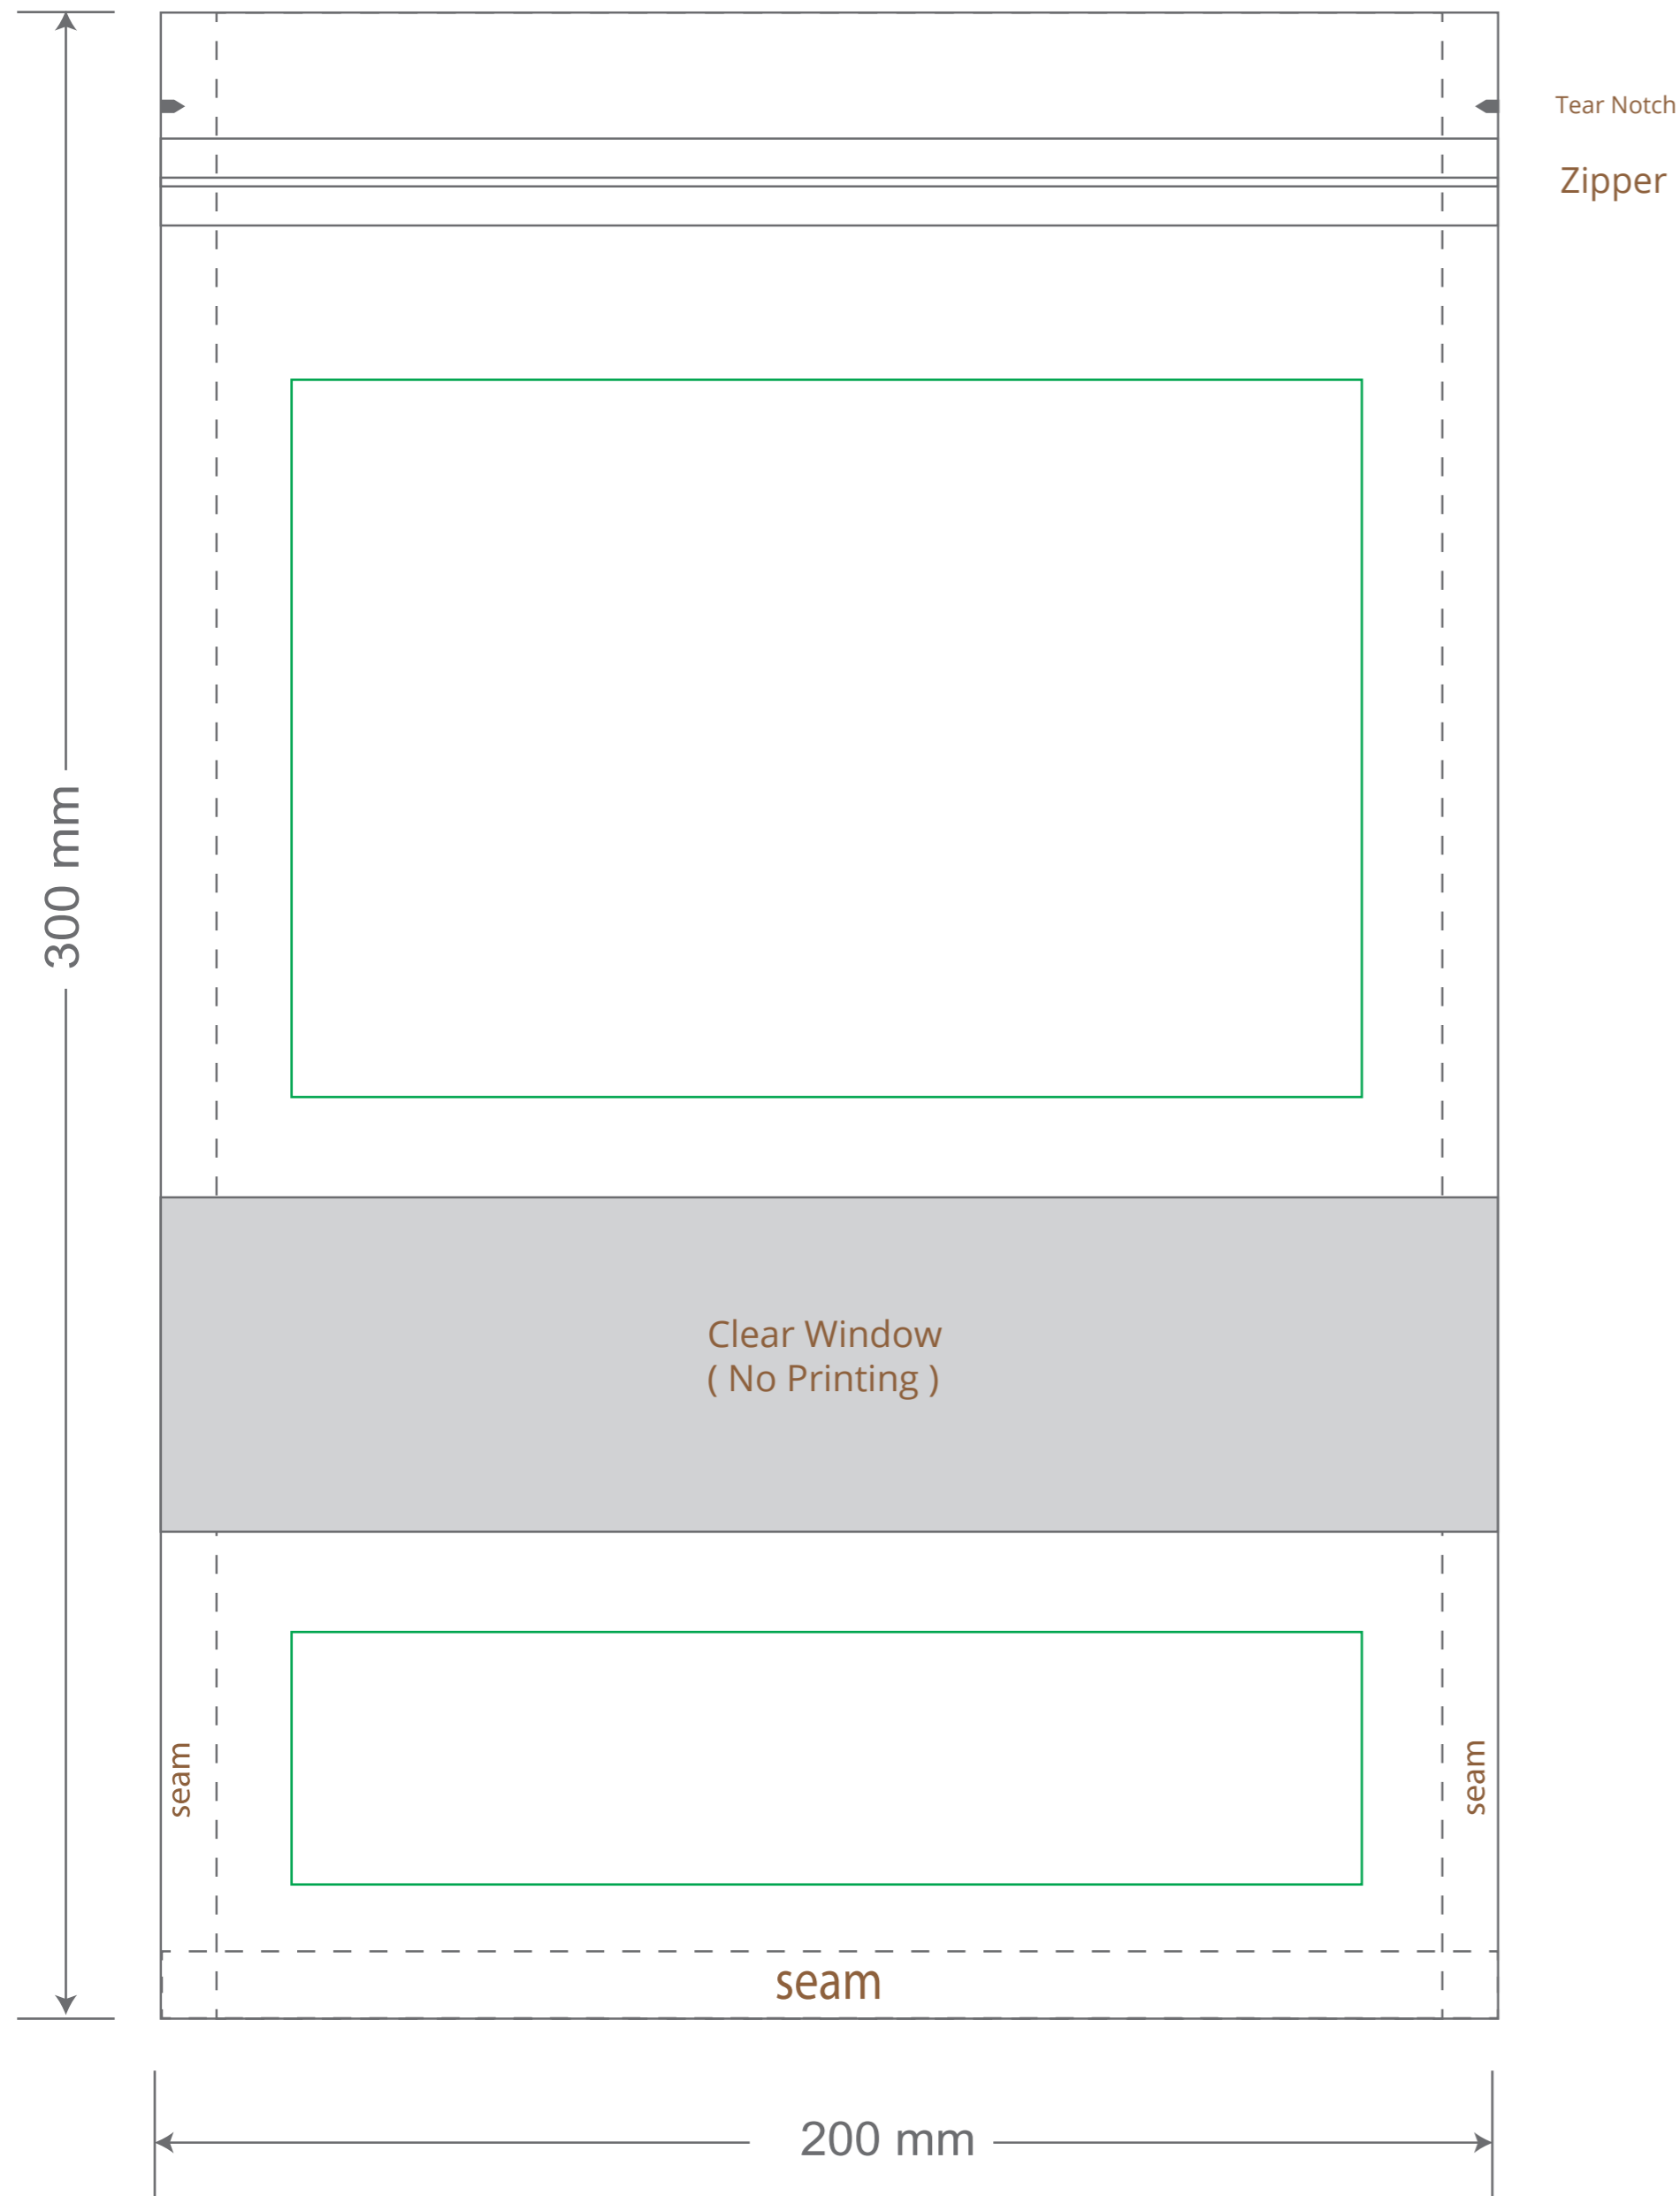

Front

Back

Green area is the bag area is the printing area, artwork with at most 2 colors for silkscreen printing.

Note: In Silkscreen printing Text font size must be bigger than 11pt can be clearly printed.