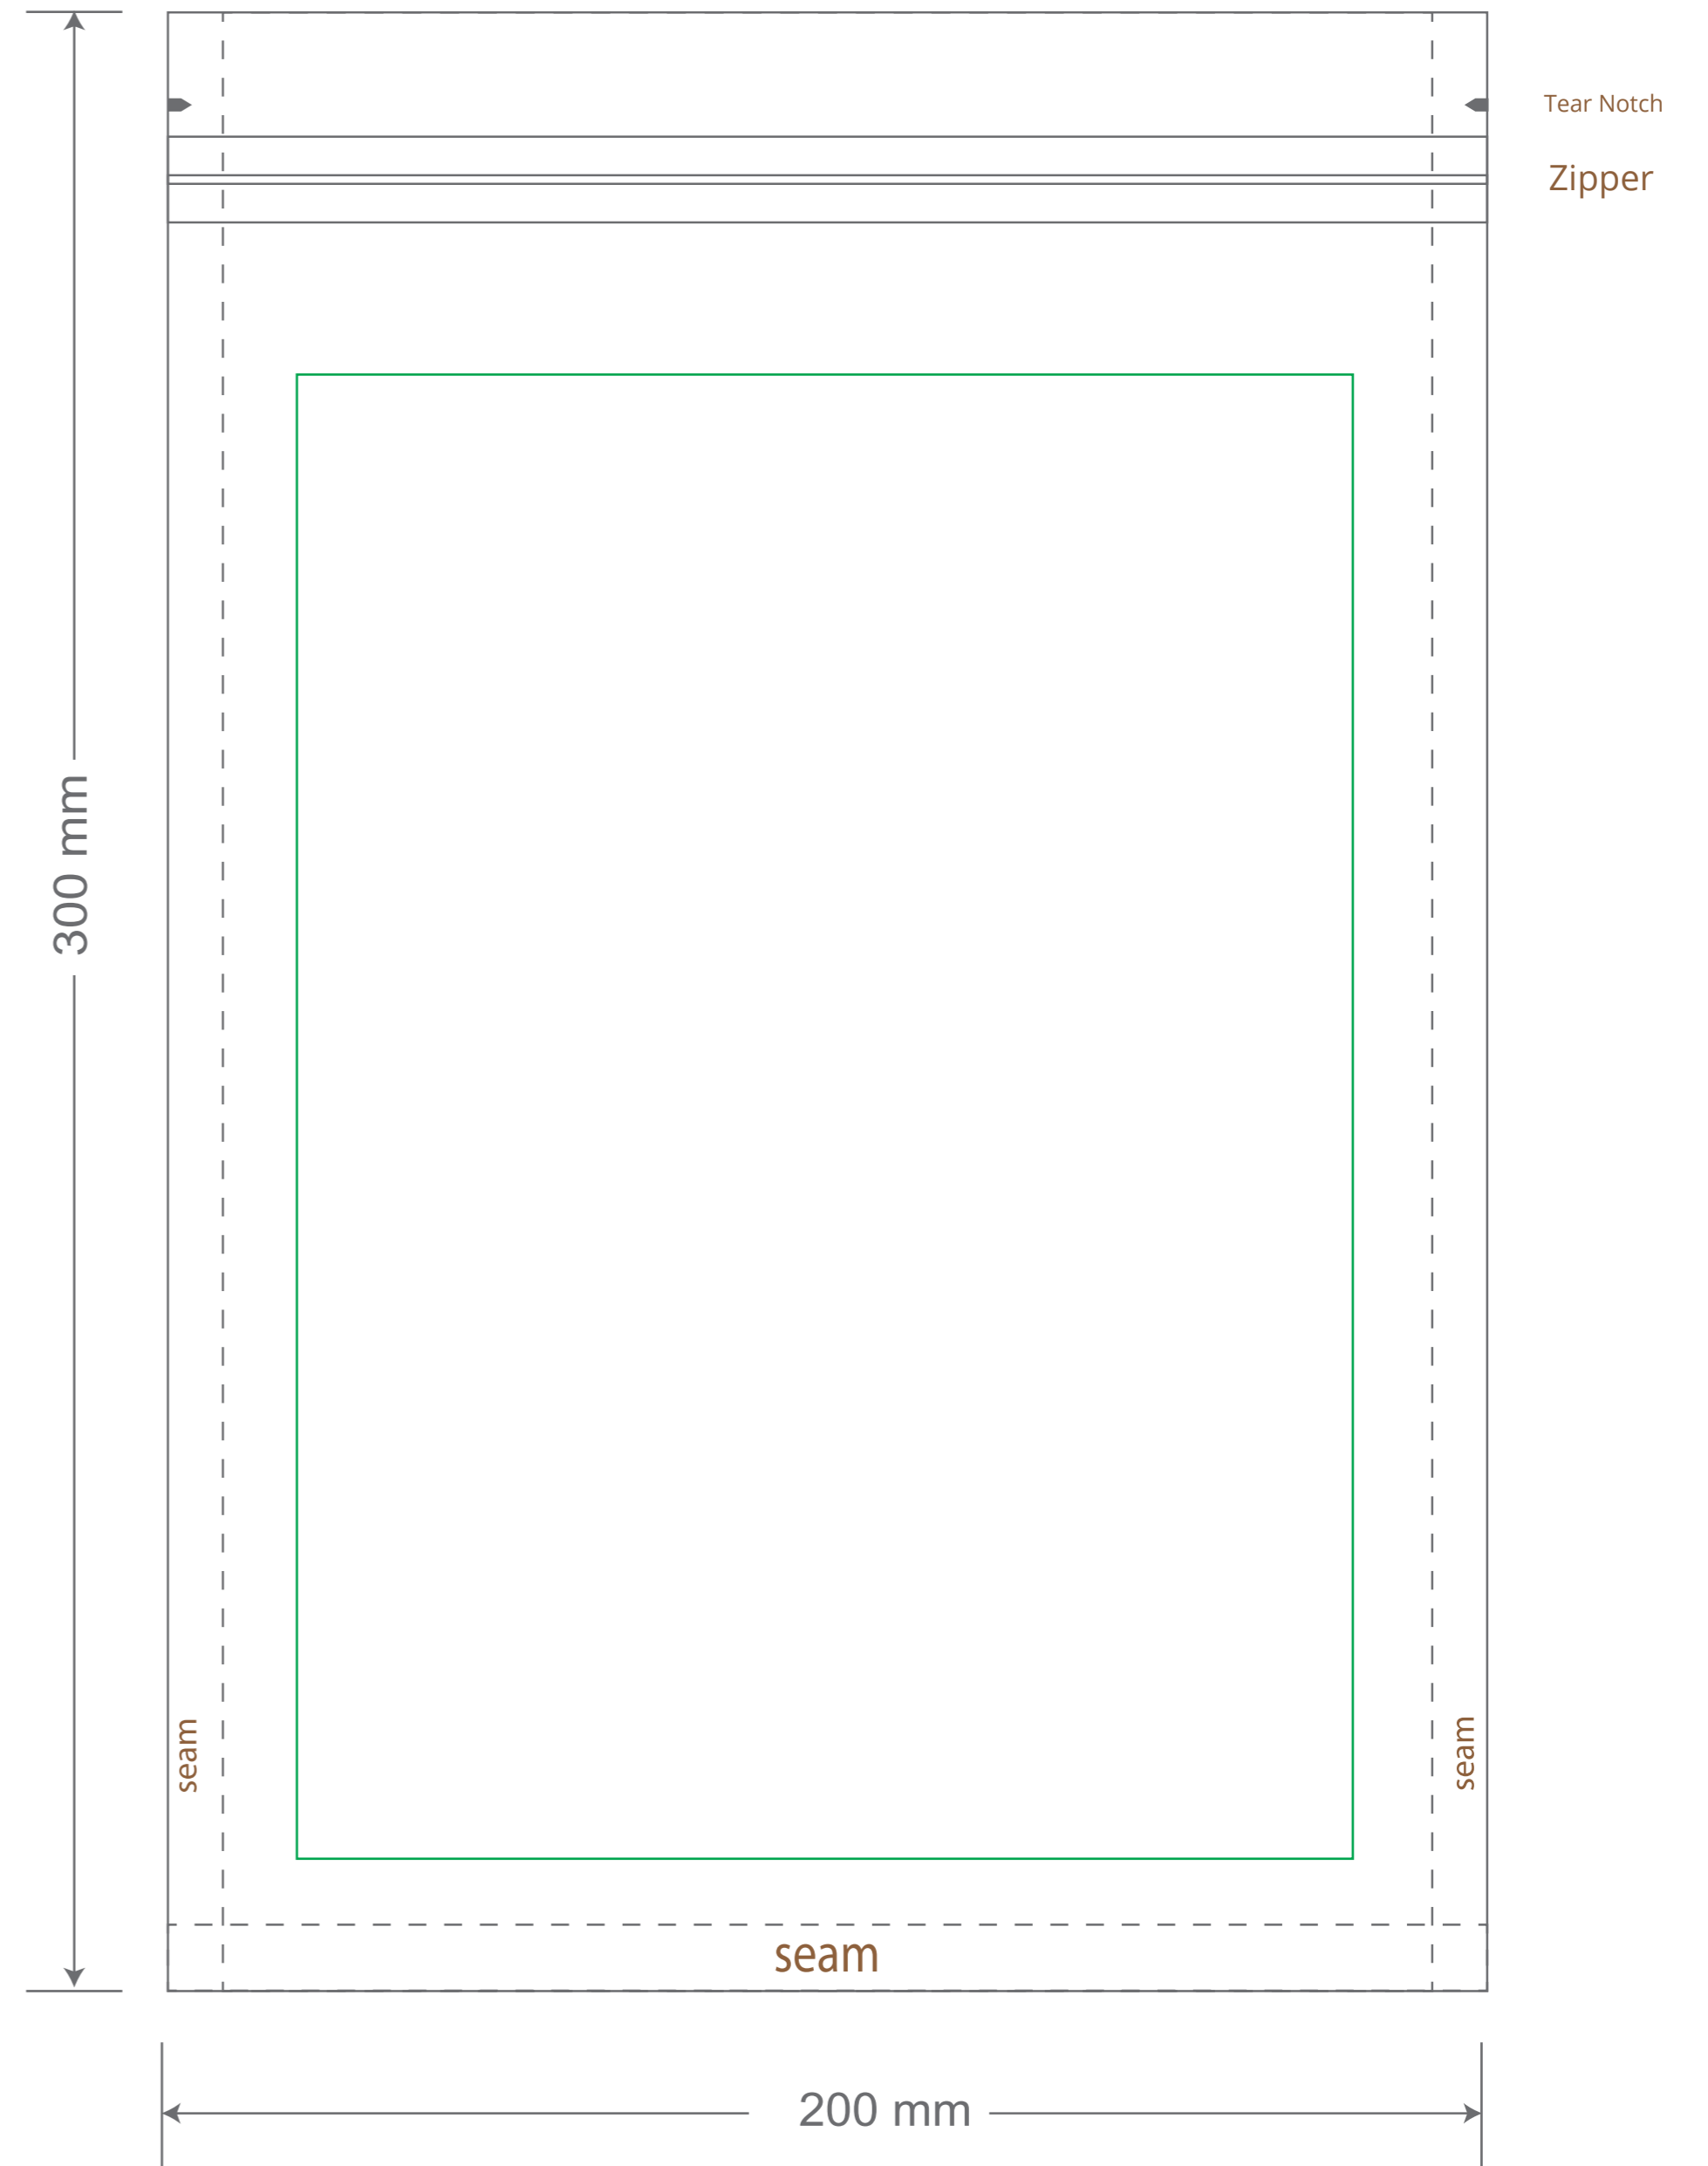

Front

Back

Green area is the bag area is the printing area, artwork with at most 2 colors for silkscreen printing.

Note: In Silkscreen printing Text font size must be bigger than 11pt can be clearly printed.