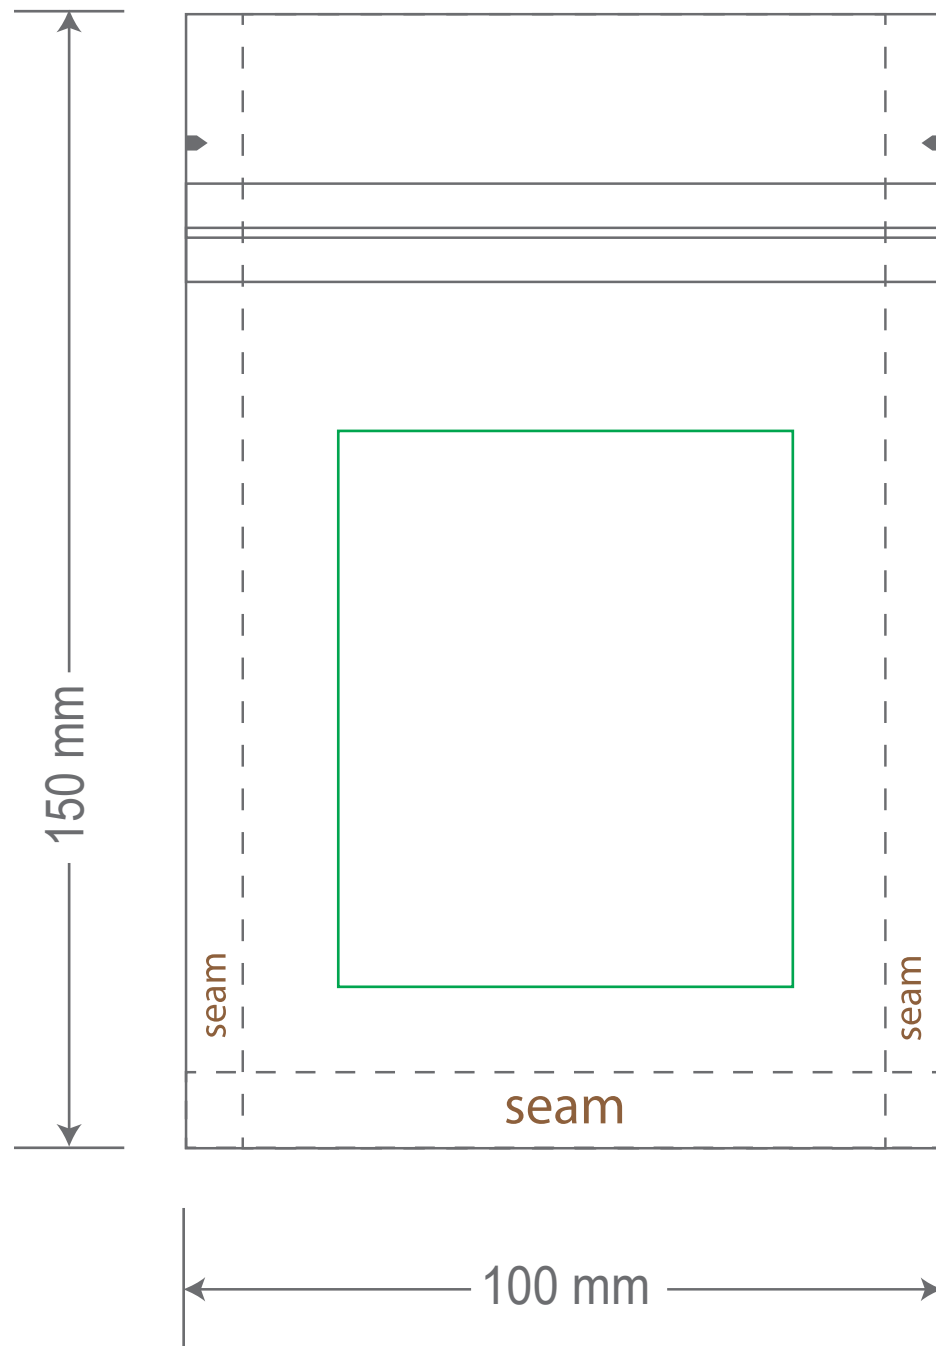

Front

Back

Green area is the bag area is the printing area, artwork with at most 2 colors for silkscreen printing.

Note: In Silkscreen printing Text font size must be bigger than 11pt can be clearly printed.