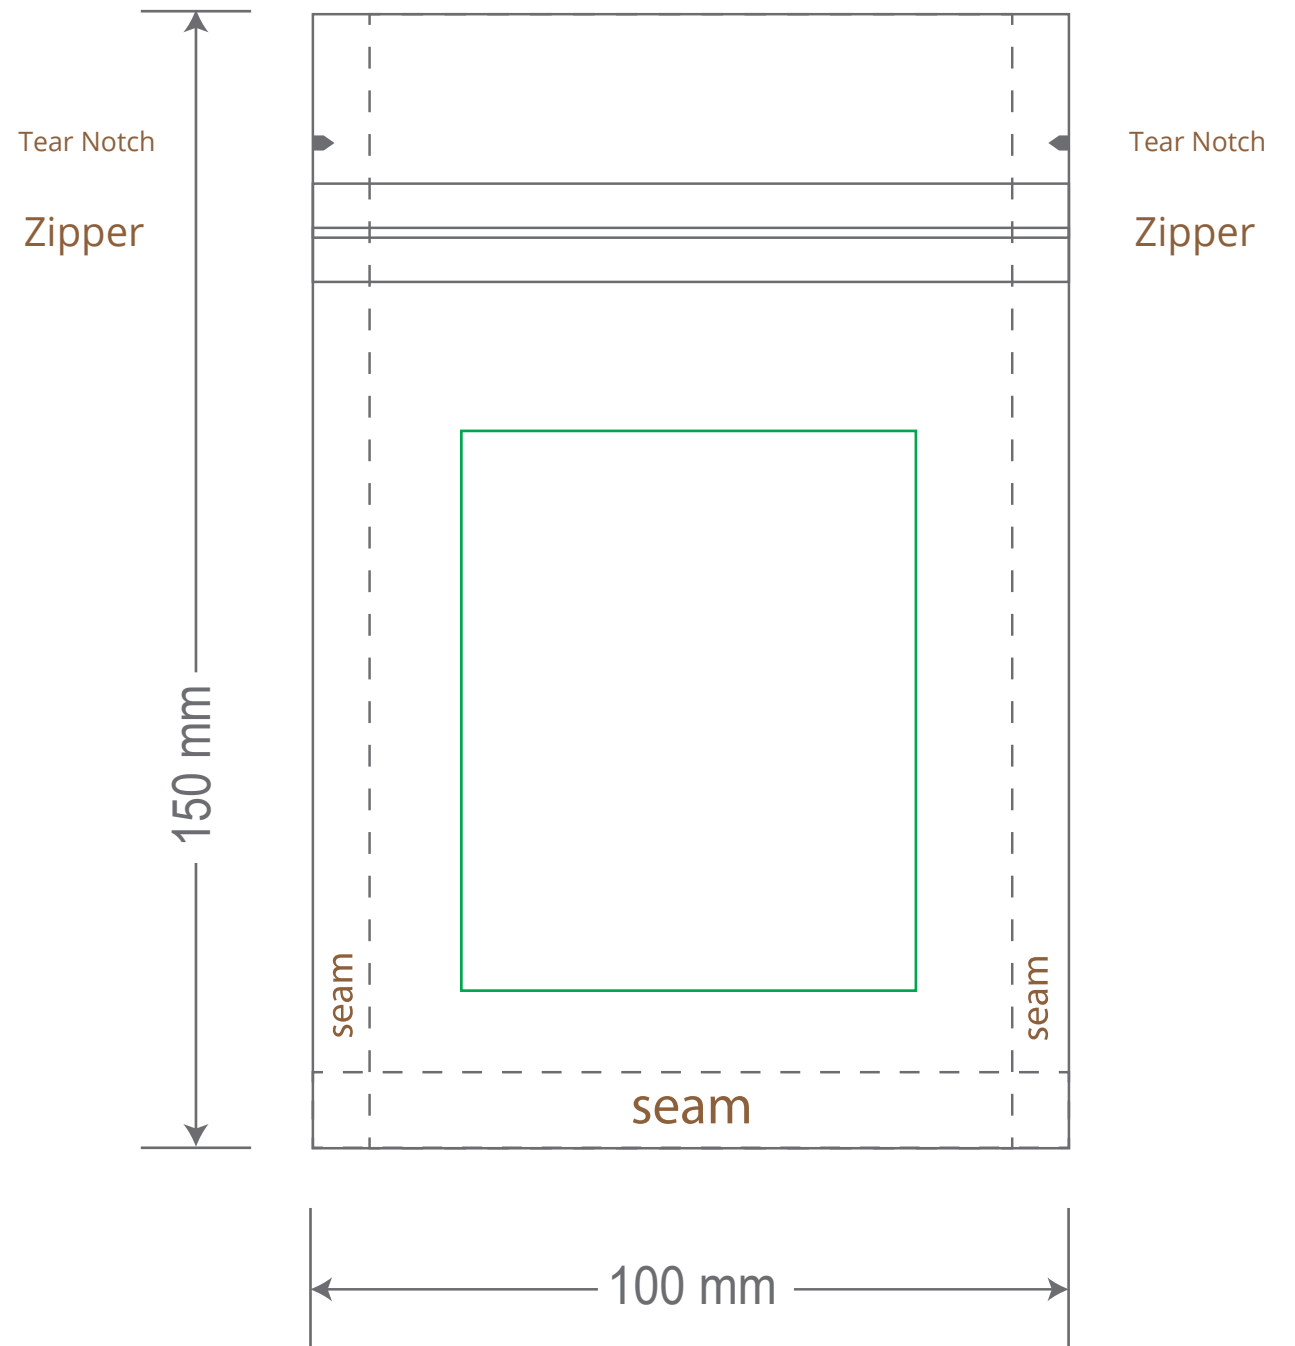

Front

Back

Green area is the bag area is the printing area, artwork with at most 2 colors for silkscreen printing.

Note: In Silkscreen printing Text font size must be bigger than 11pt can be clearly printed.