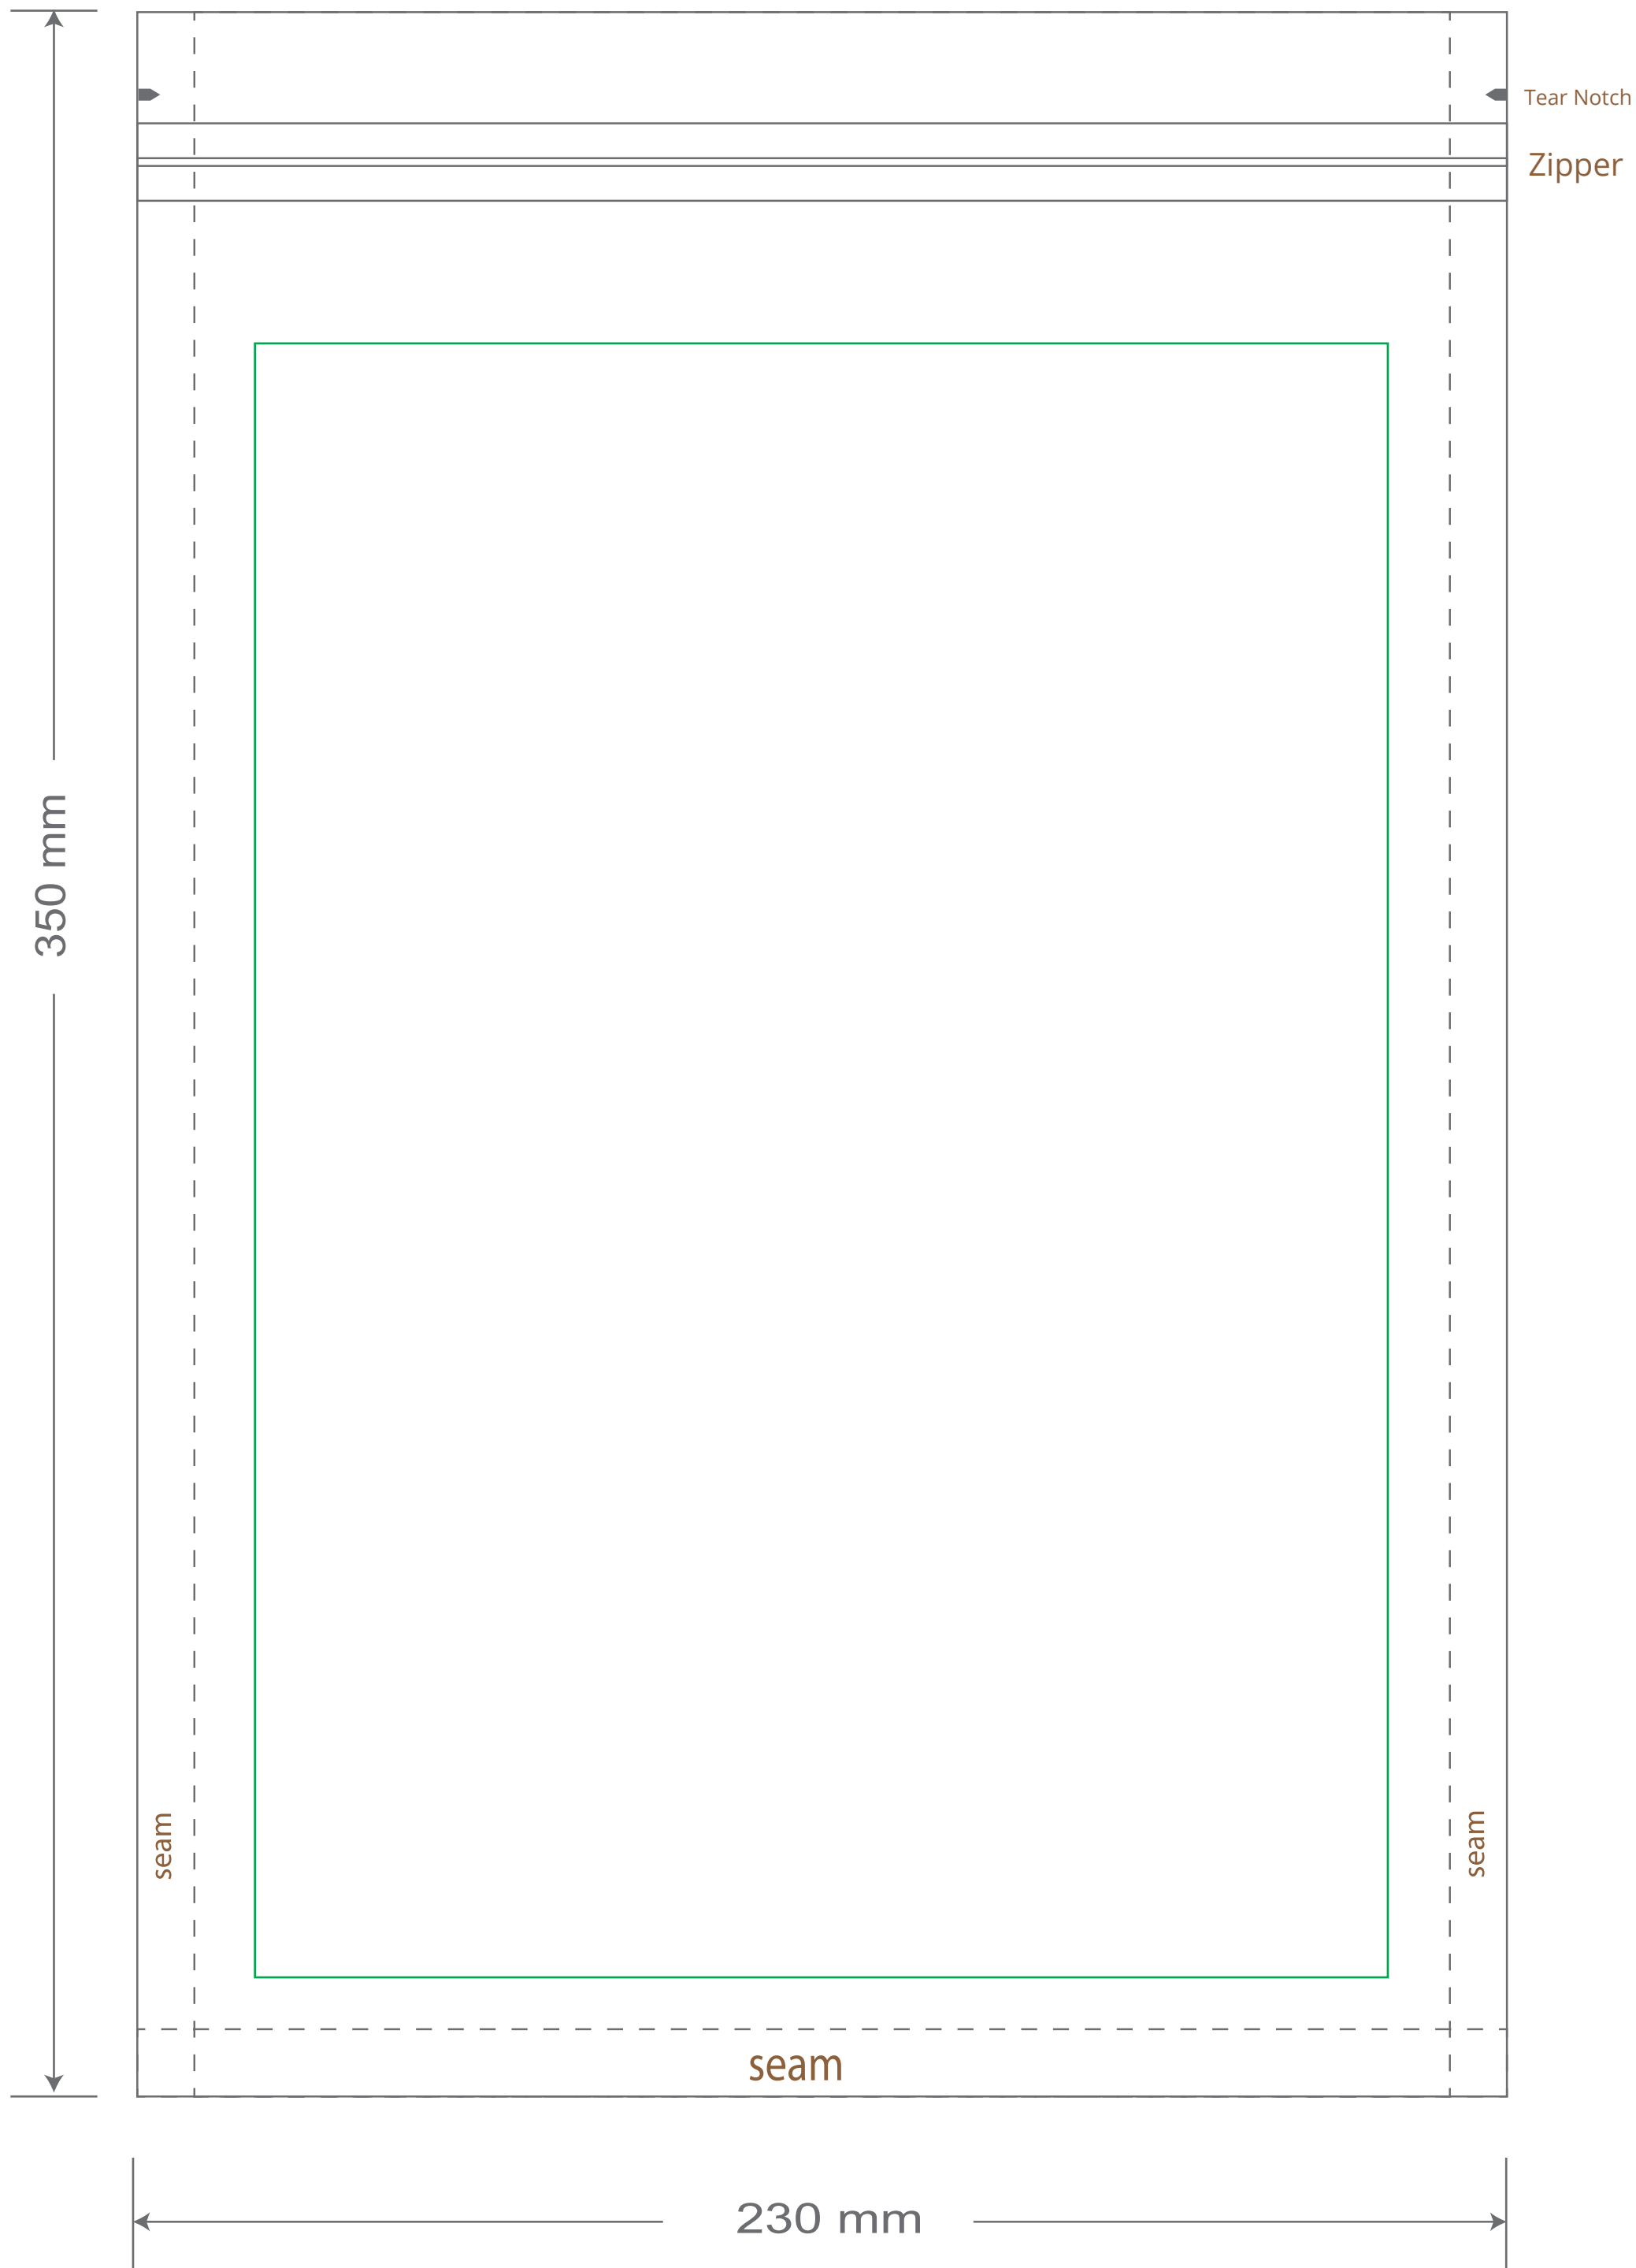

# Front

# Back

Green area is the bag area is the printing area, artwork with at most 2 colors for silkscreen printing.

Note: In Silkscreen printing Text font size must be bigger than 11pt can be clearly printed.