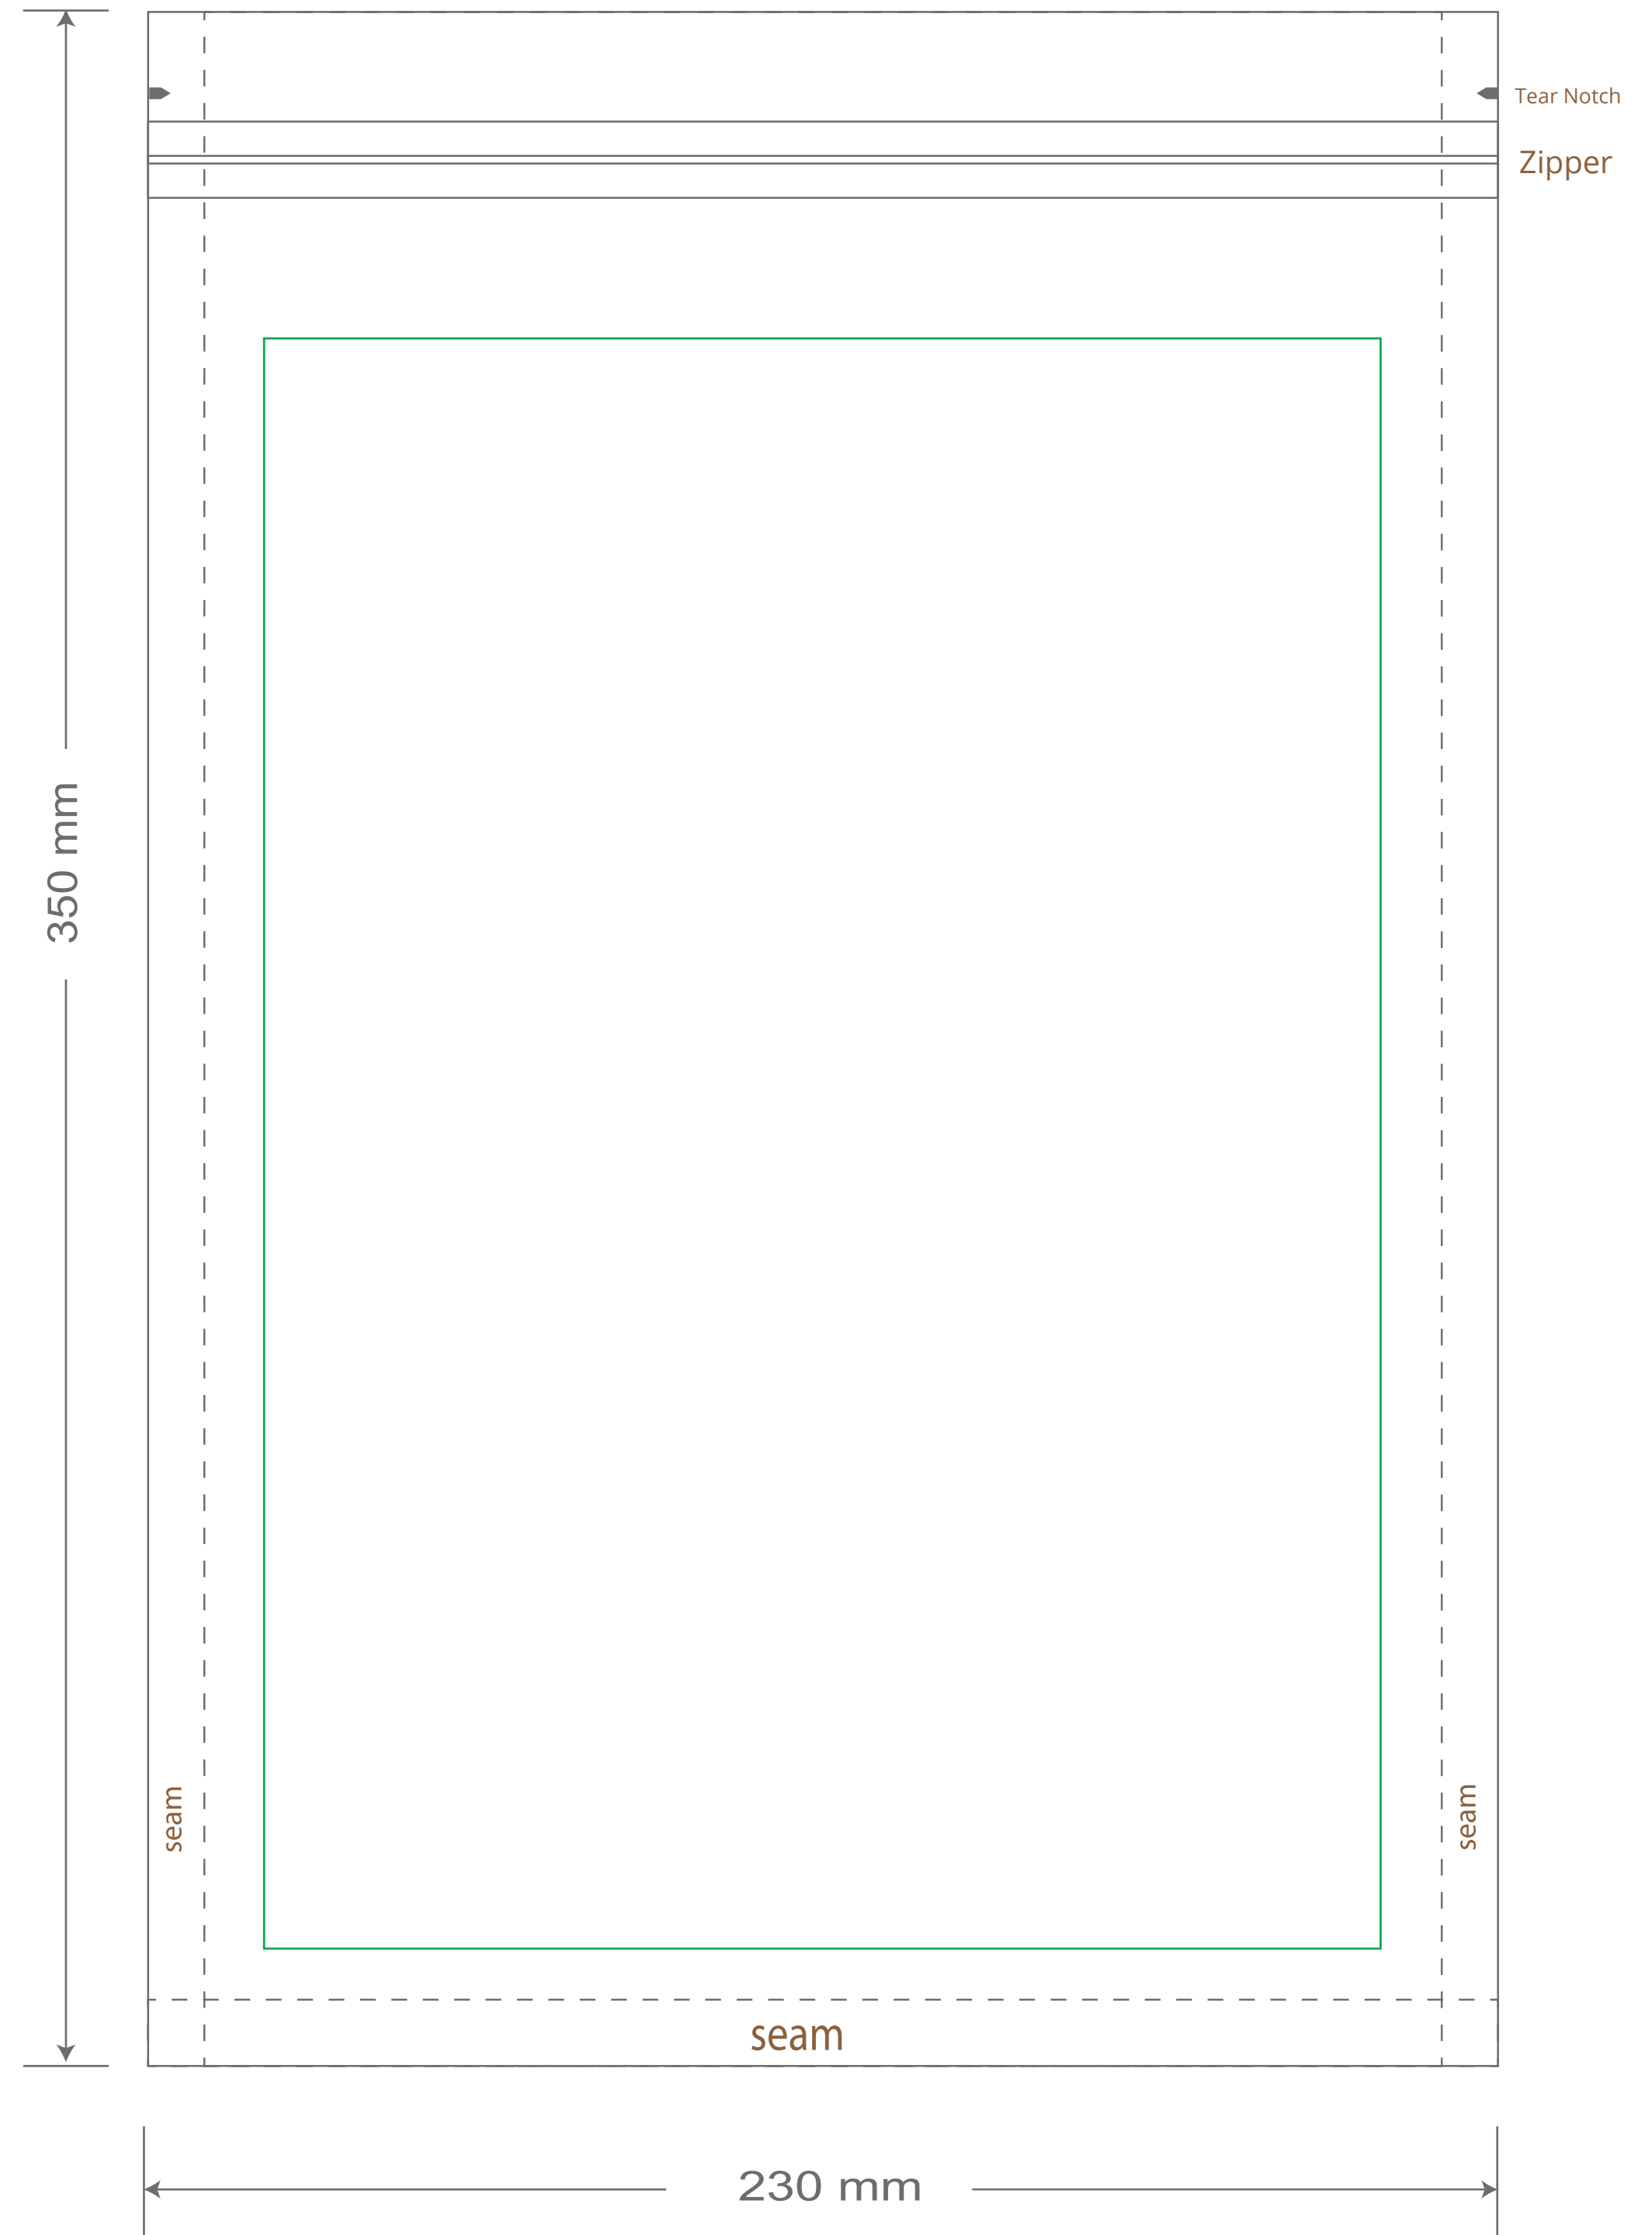

# Front

# Back

Green area is the bag area is the printing area, artwork with at most 2 colors for silkscreen printing.

Note: In Silkscreen printing Text font size must be bigger than 11pt can be clearly printed.