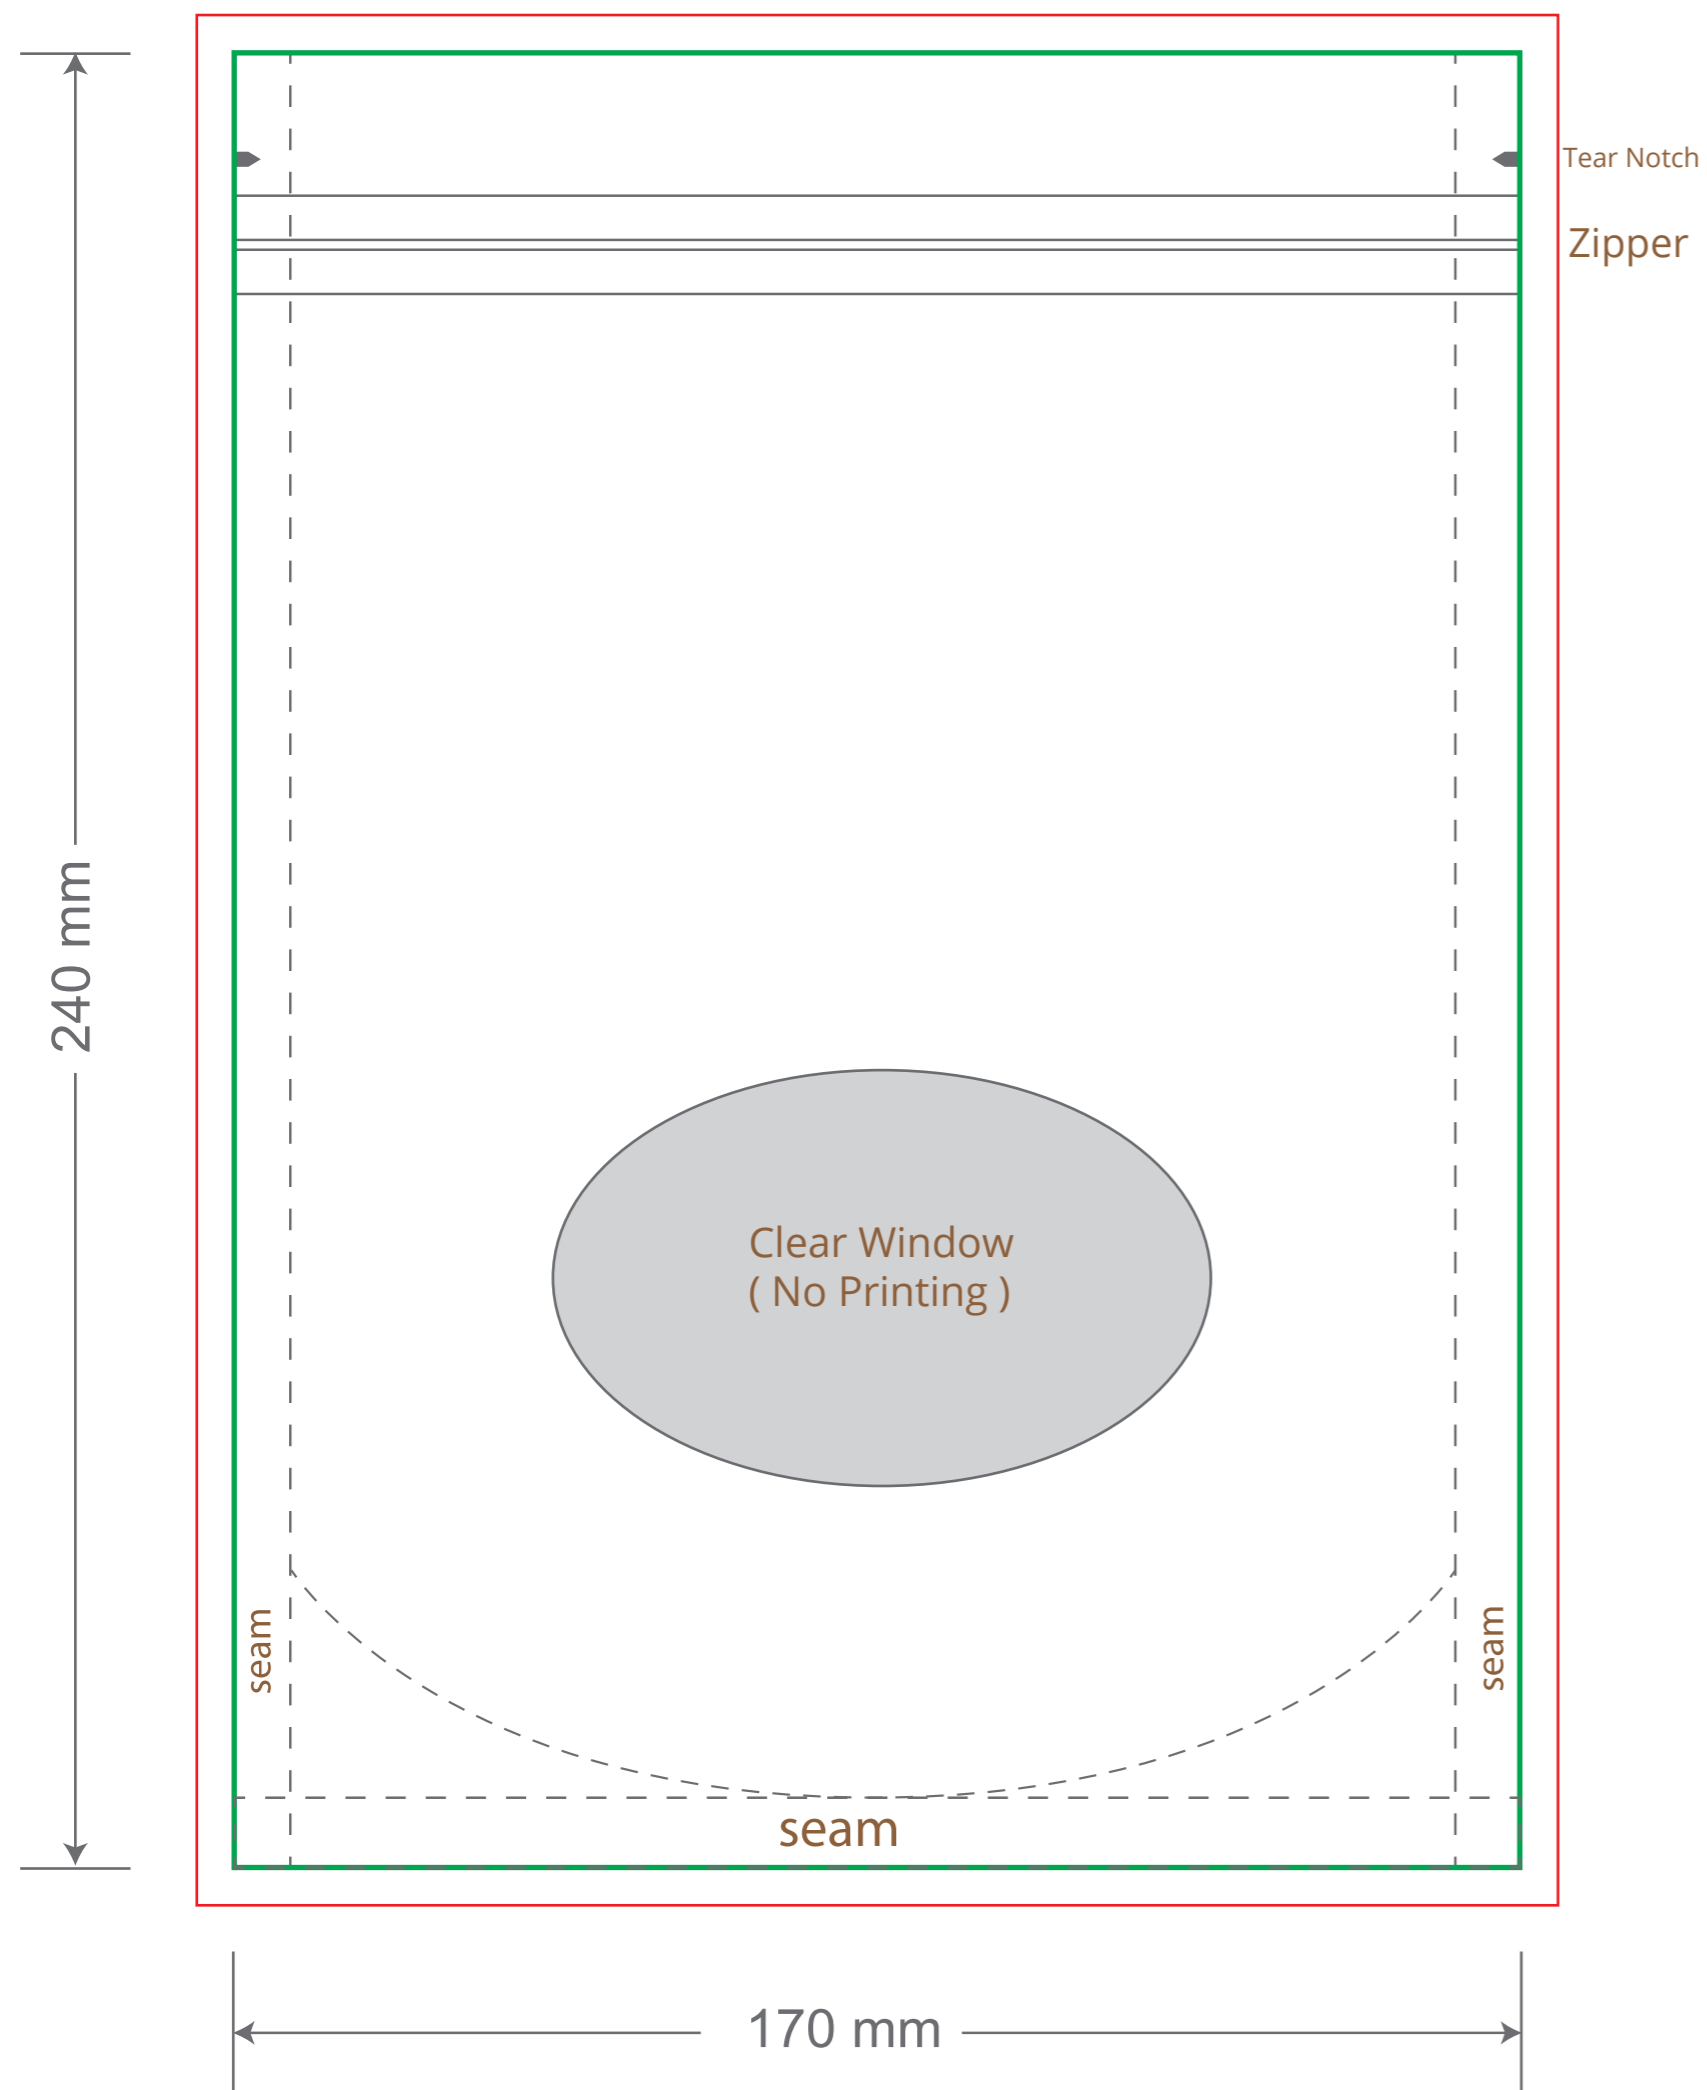

Front

Back

Green area is the bag area can with printing, except the window area.

Red area is the bleed area, please extend your artwork outside the green area within the red area.