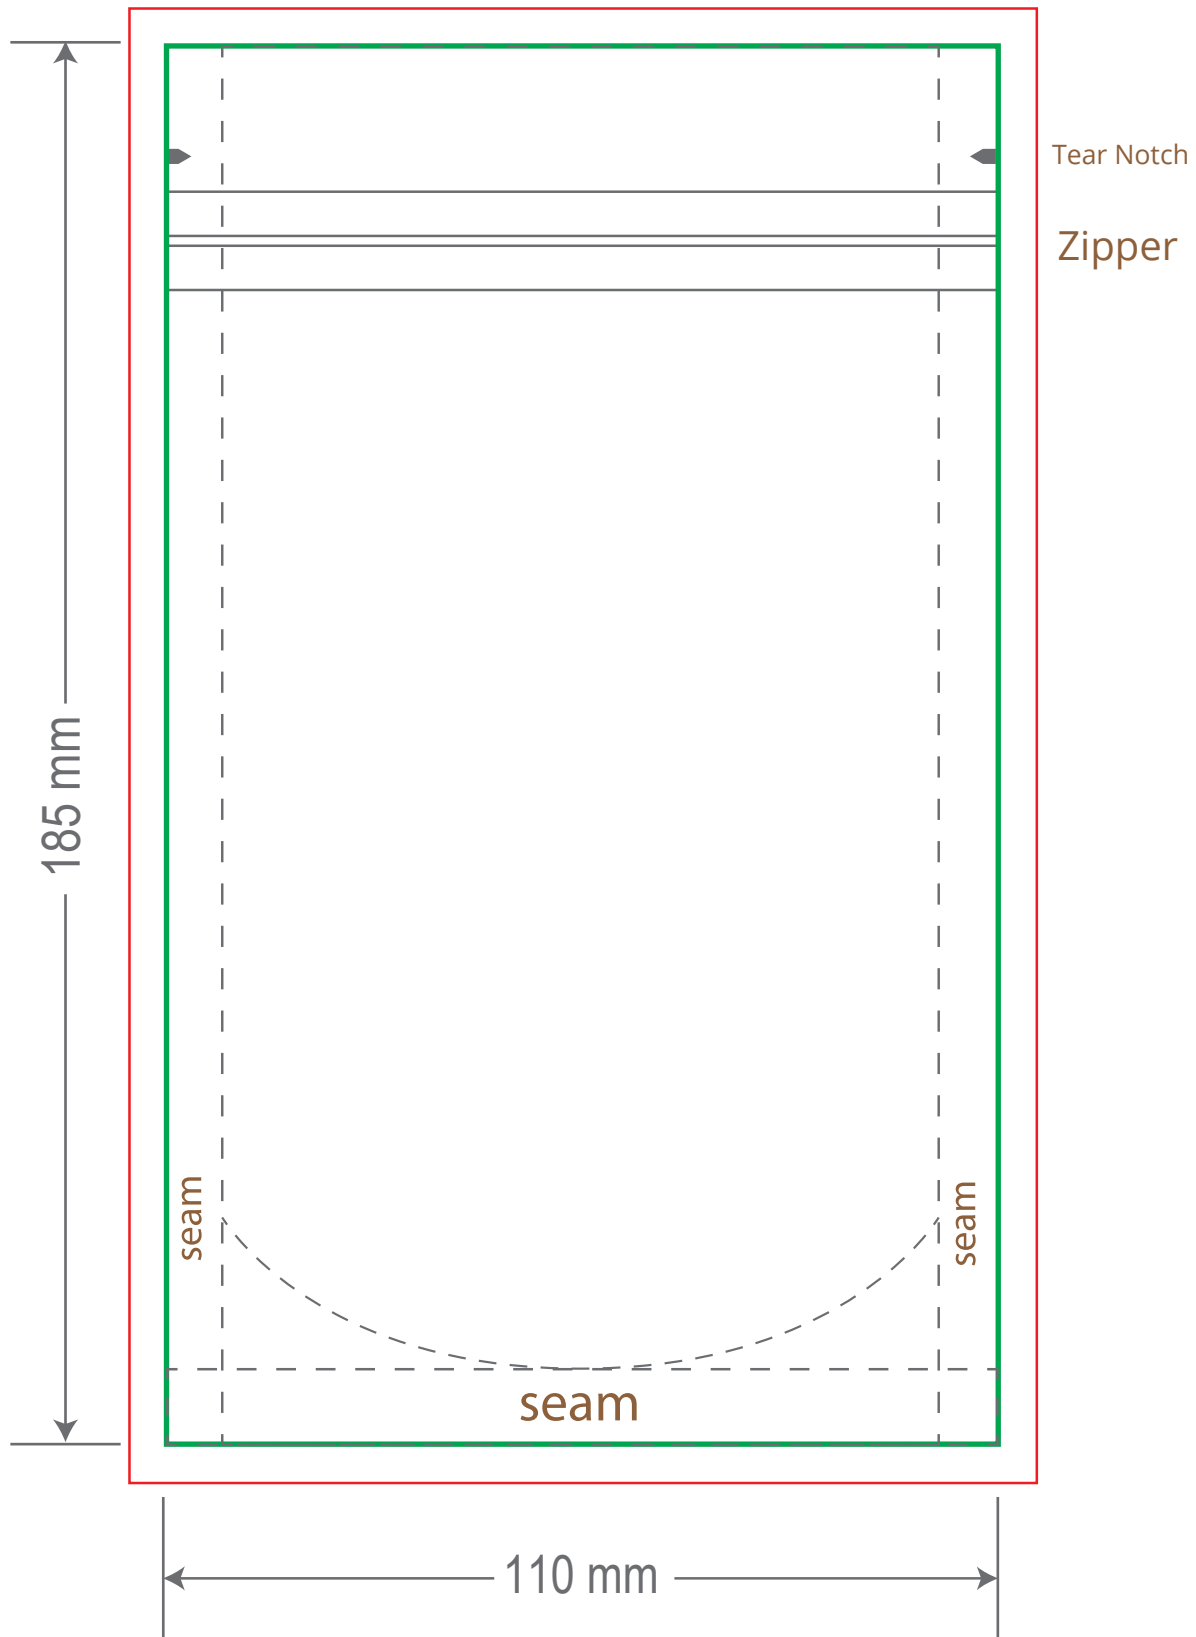

Front

Back

Green area is the bag area can with printing, except the window area.

Red area is the bleed area, please extend your artwork outside the green area within the red area.