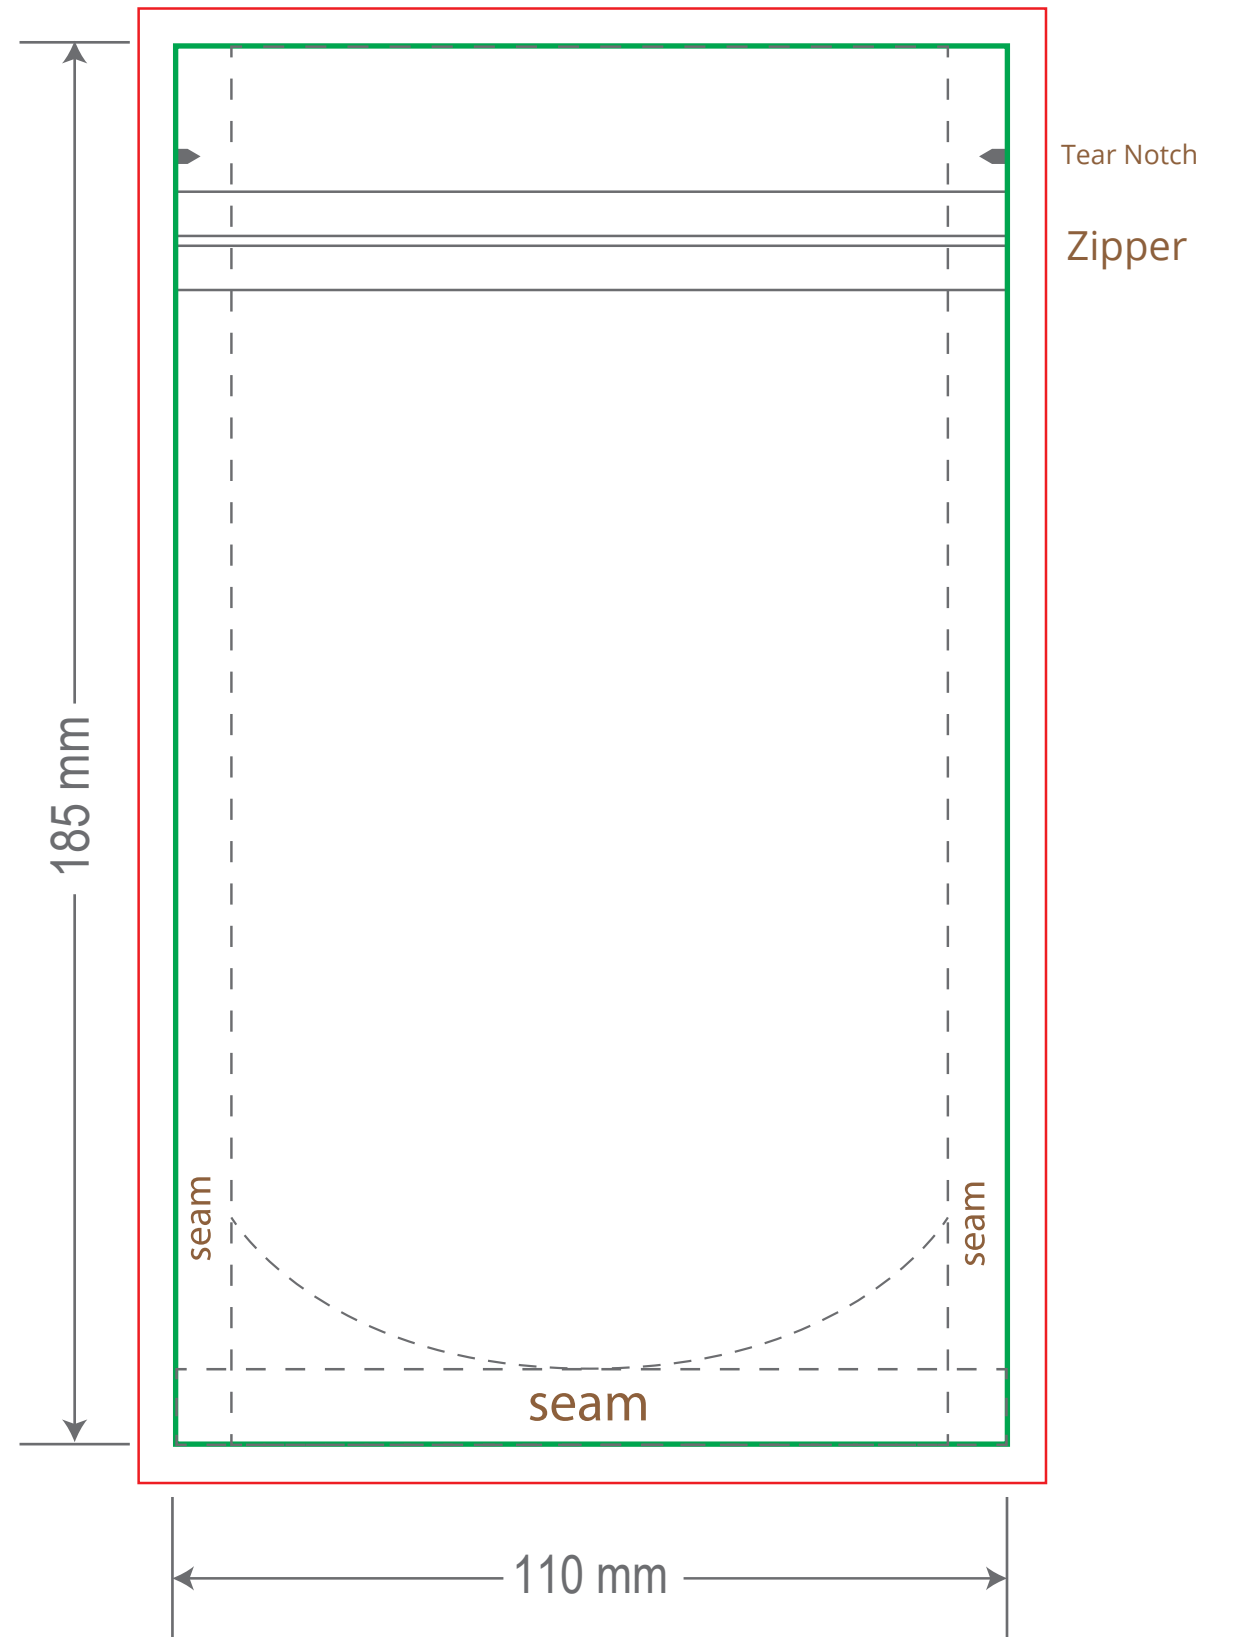

Front

Back

Green area is the bag area can with printing, except the window area.

Red area is the bleed area, please extend your artwork outside the green area within the red area.