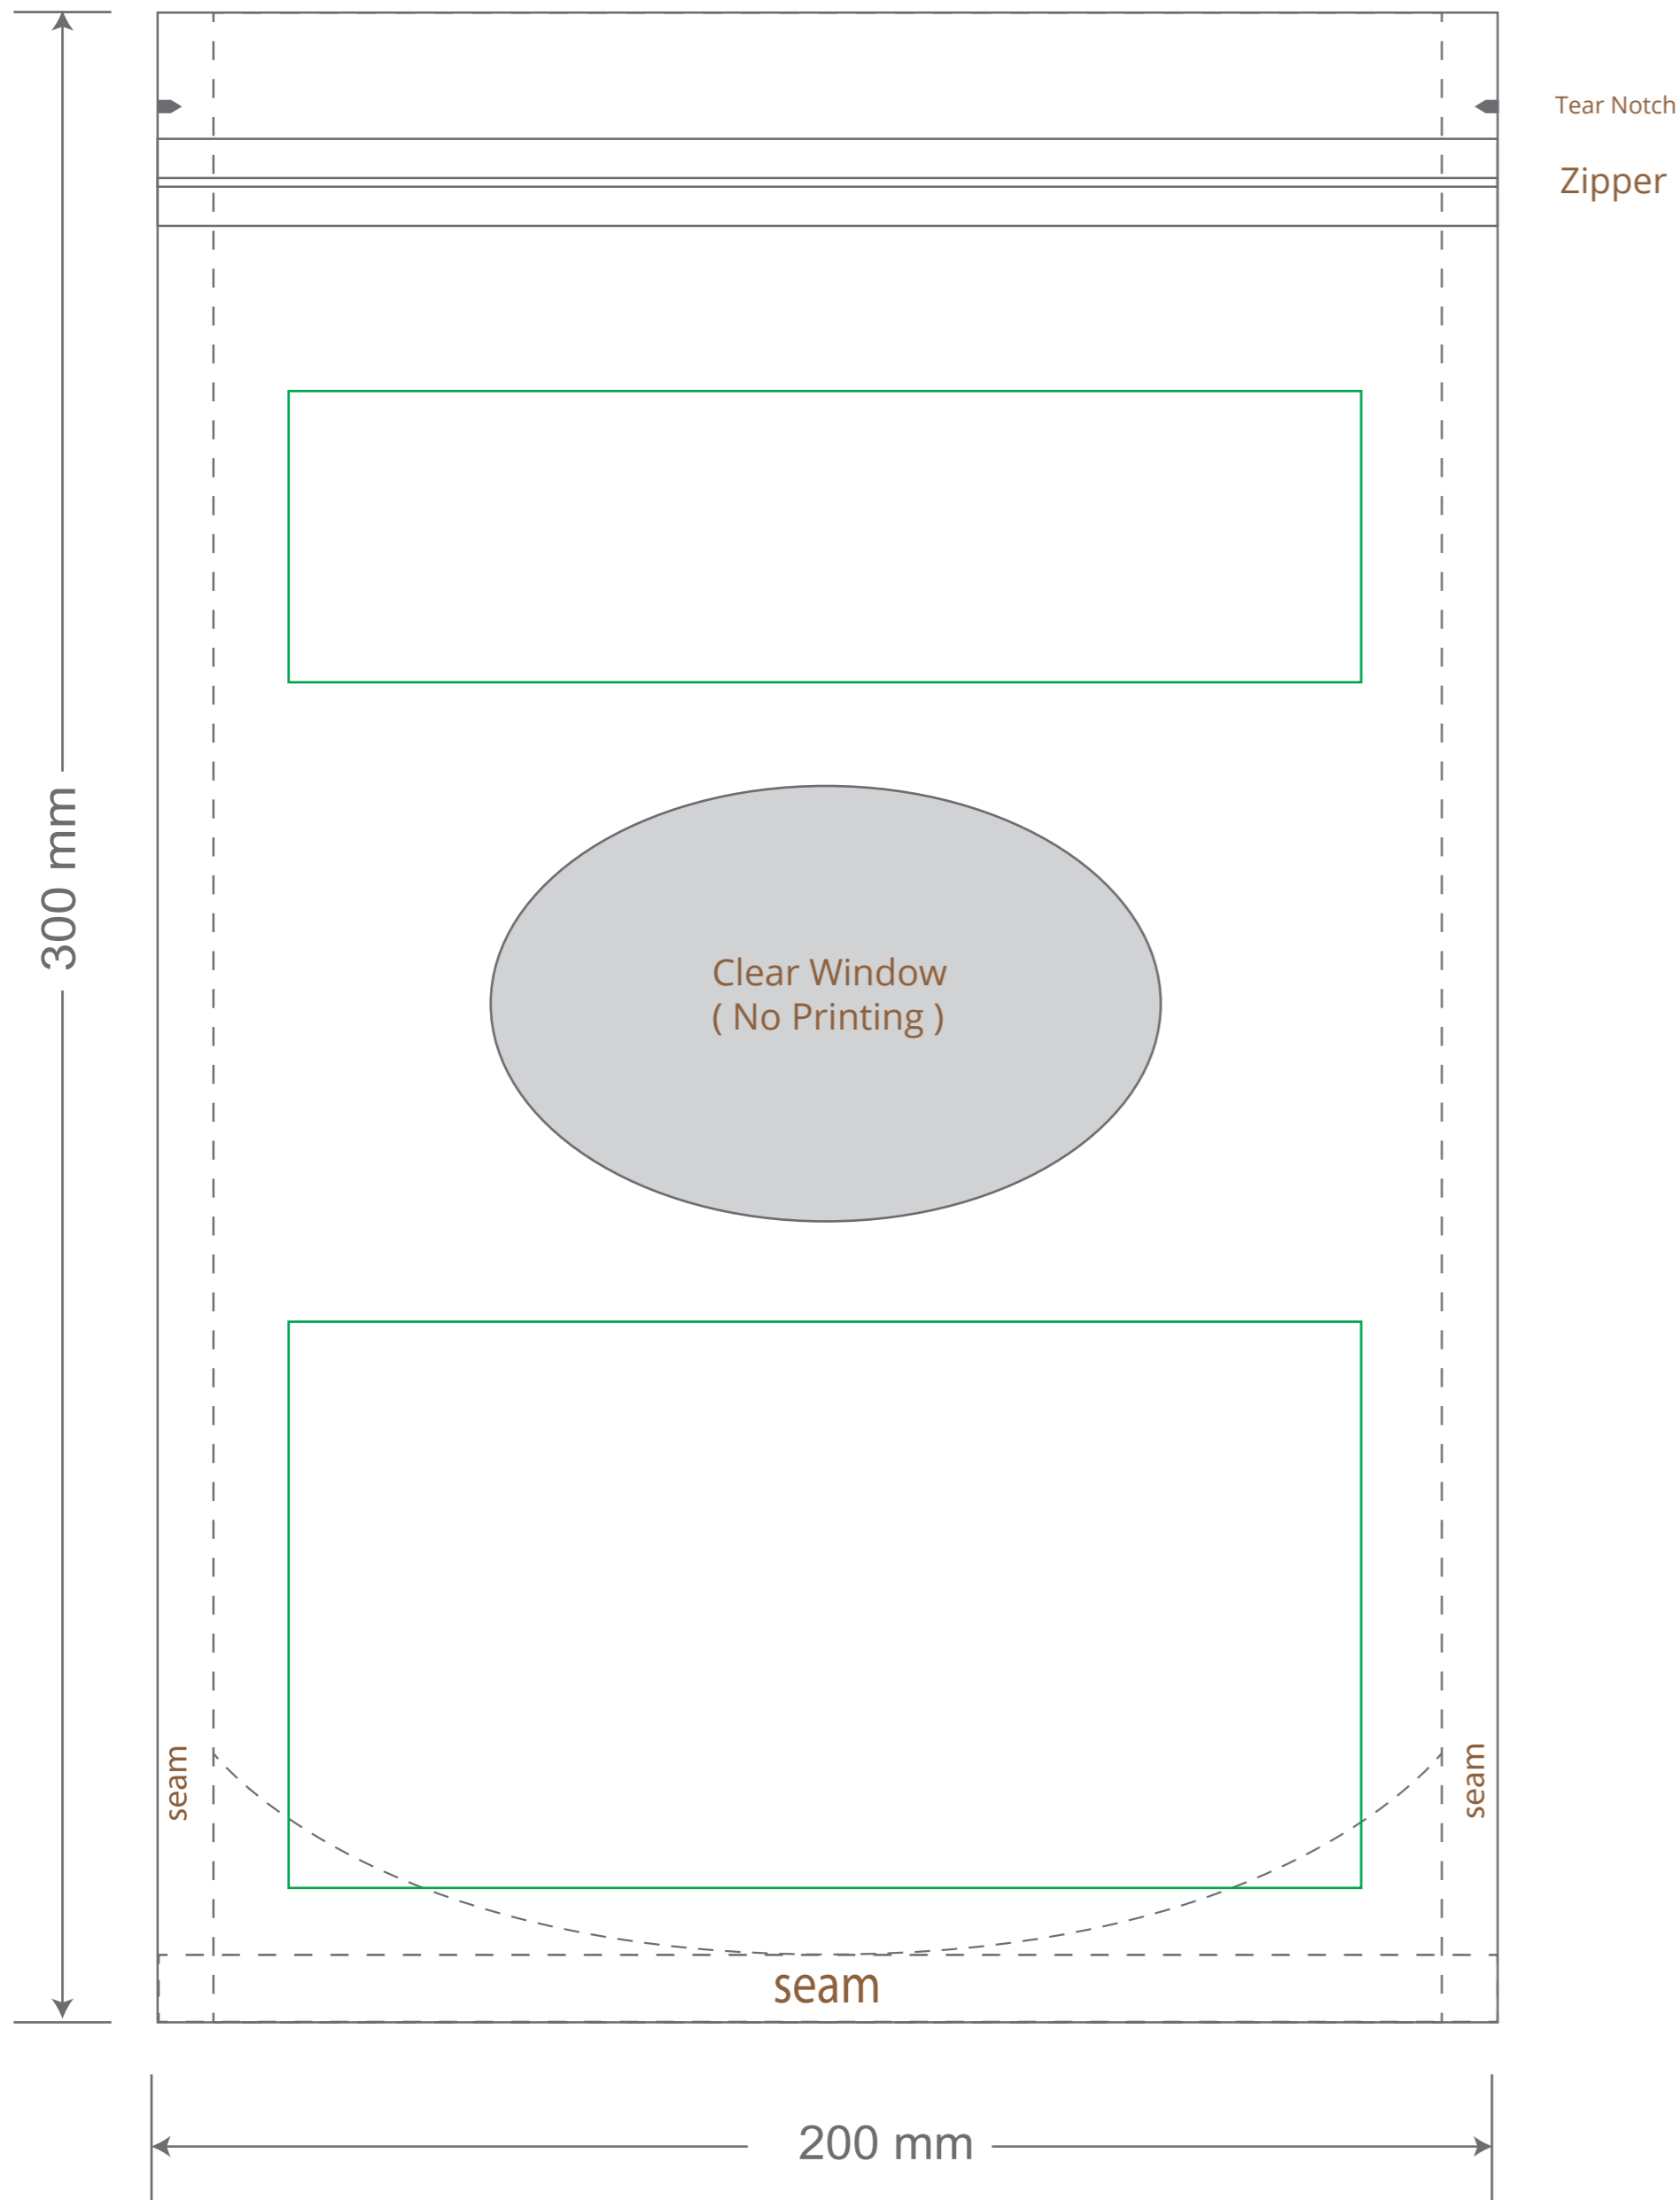

Front

Back

Green area is the bag area is the printing area, artwork with at most 2 colors for silkscreen printing.

Note: In Silkscreen printing Text font size must be bigger than 11pt can be clearly printed.