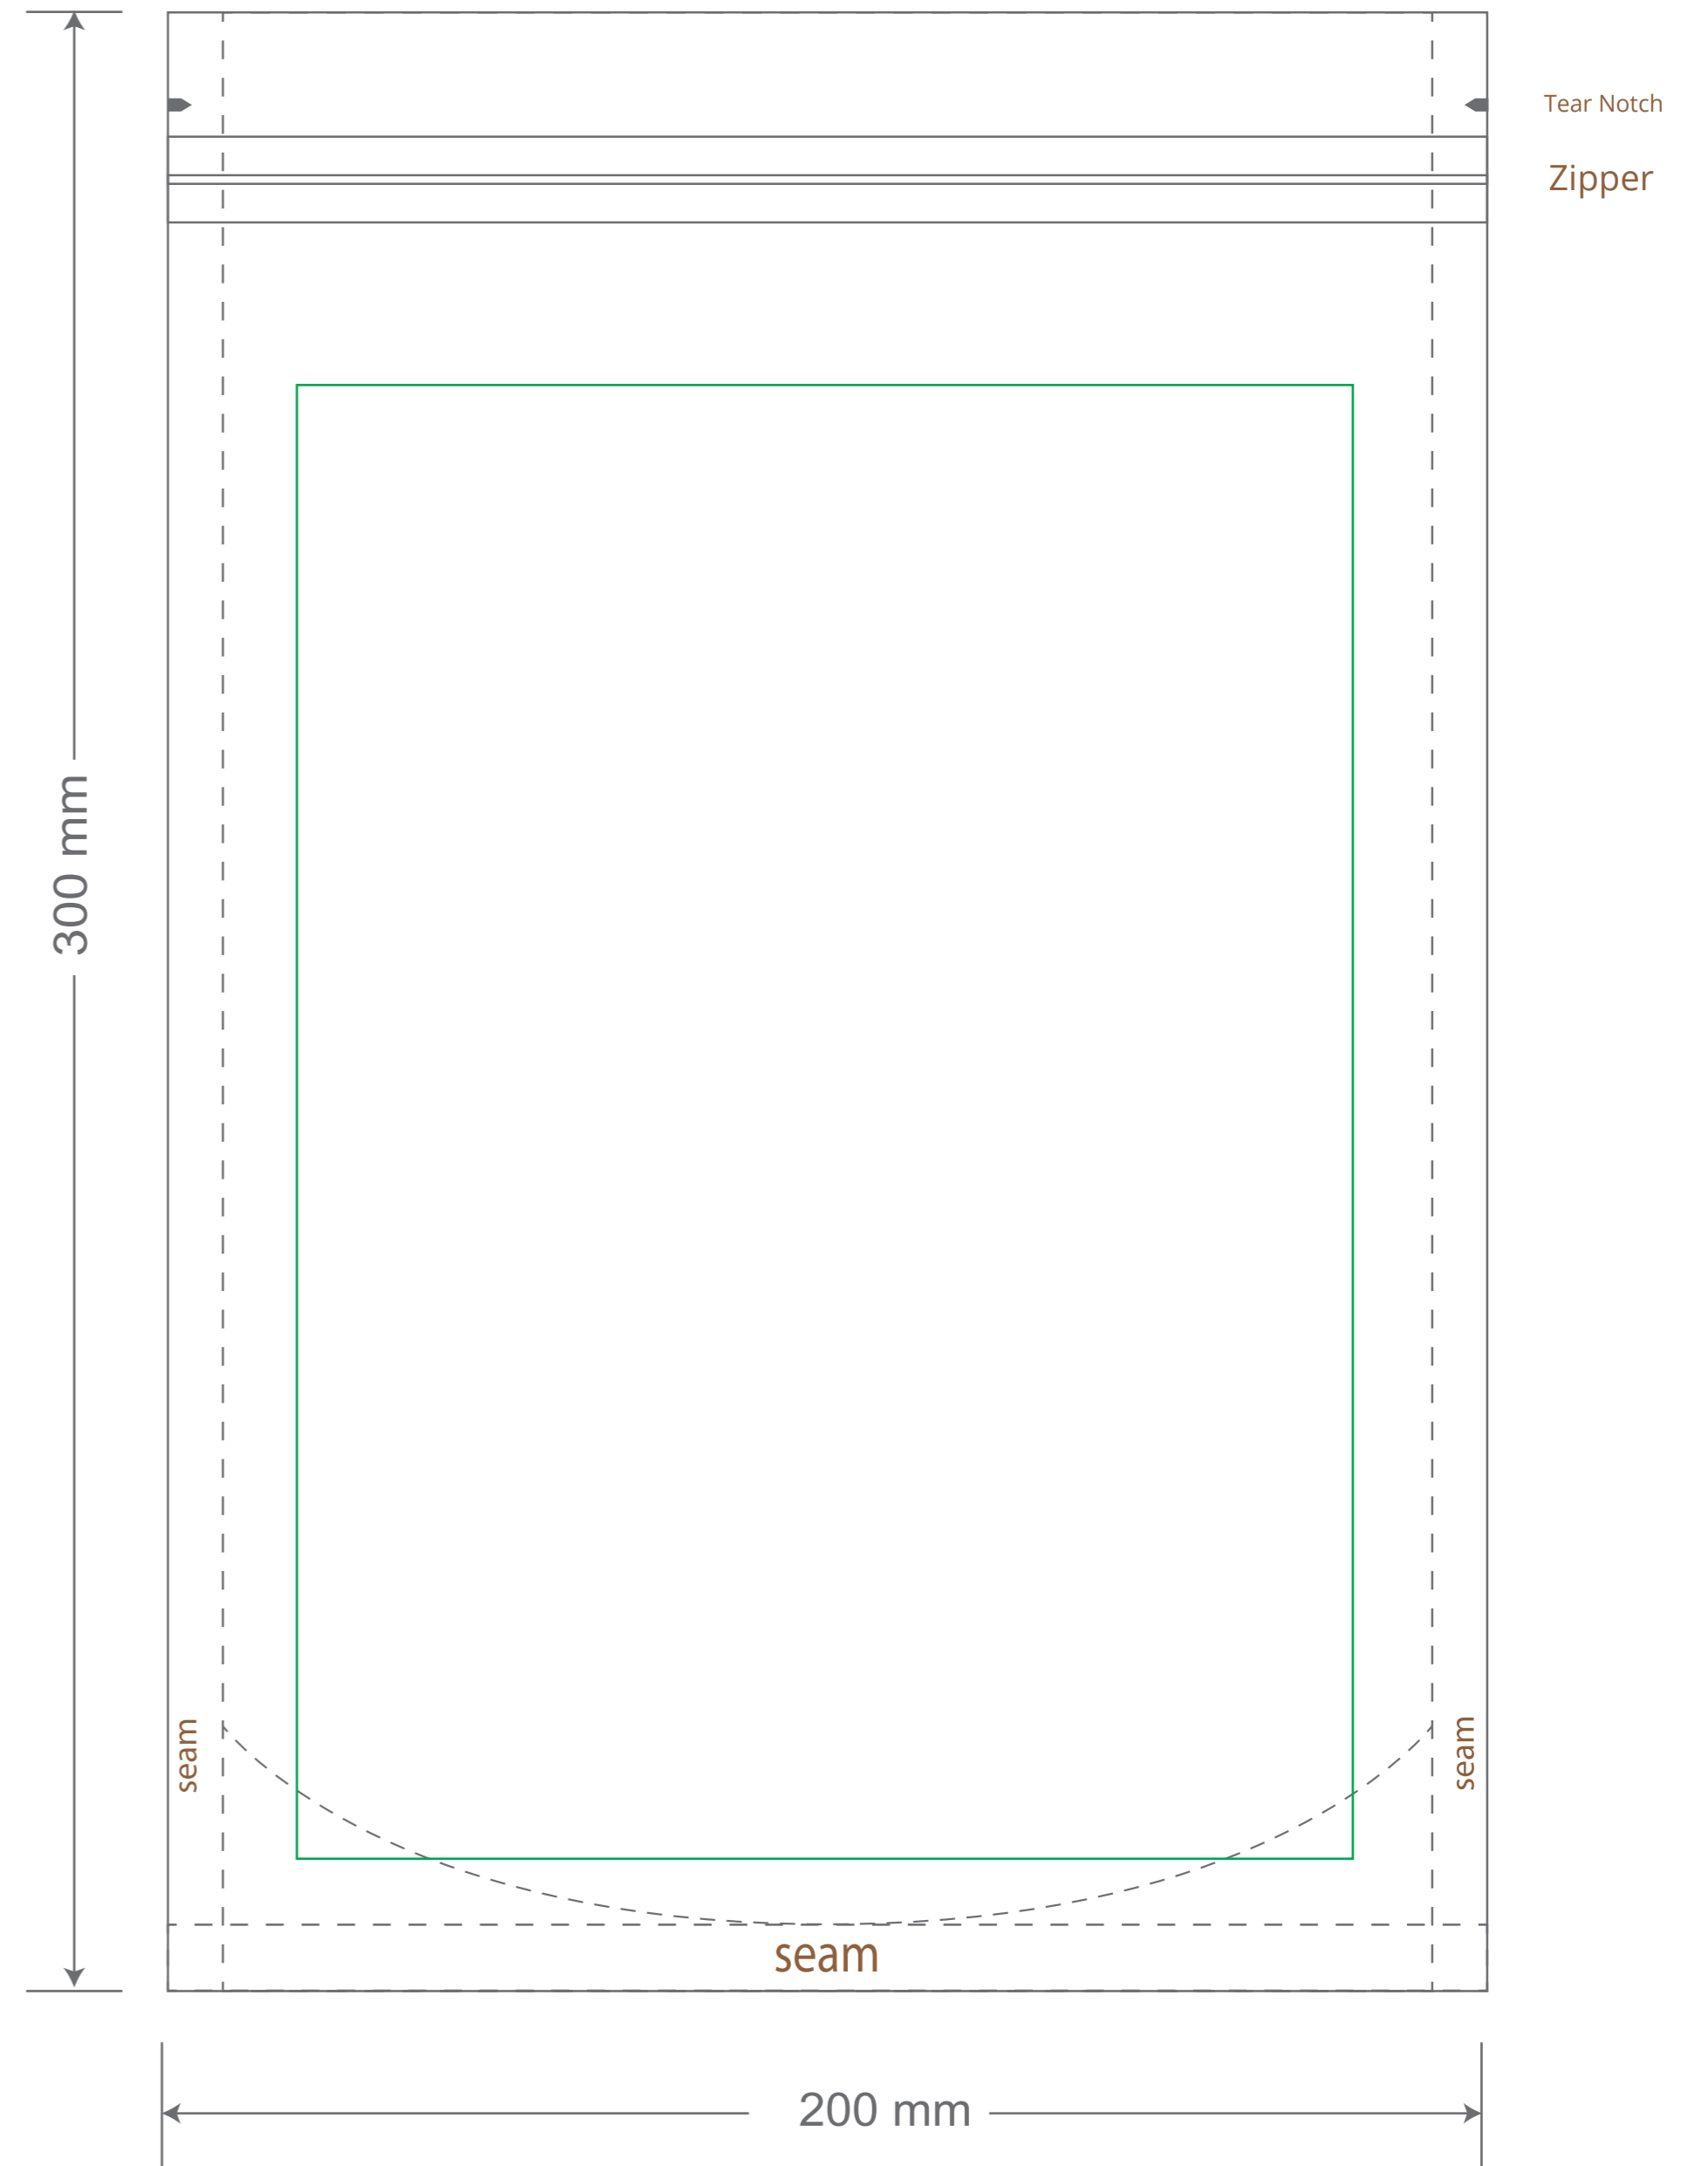

Front

Back

Green area is the bag area is the printing area, artwork with at most 2 colors for silkscreen printing.

Note: In Silkscreen printing Text font size must be bigger than 11pt can be clearly printed.