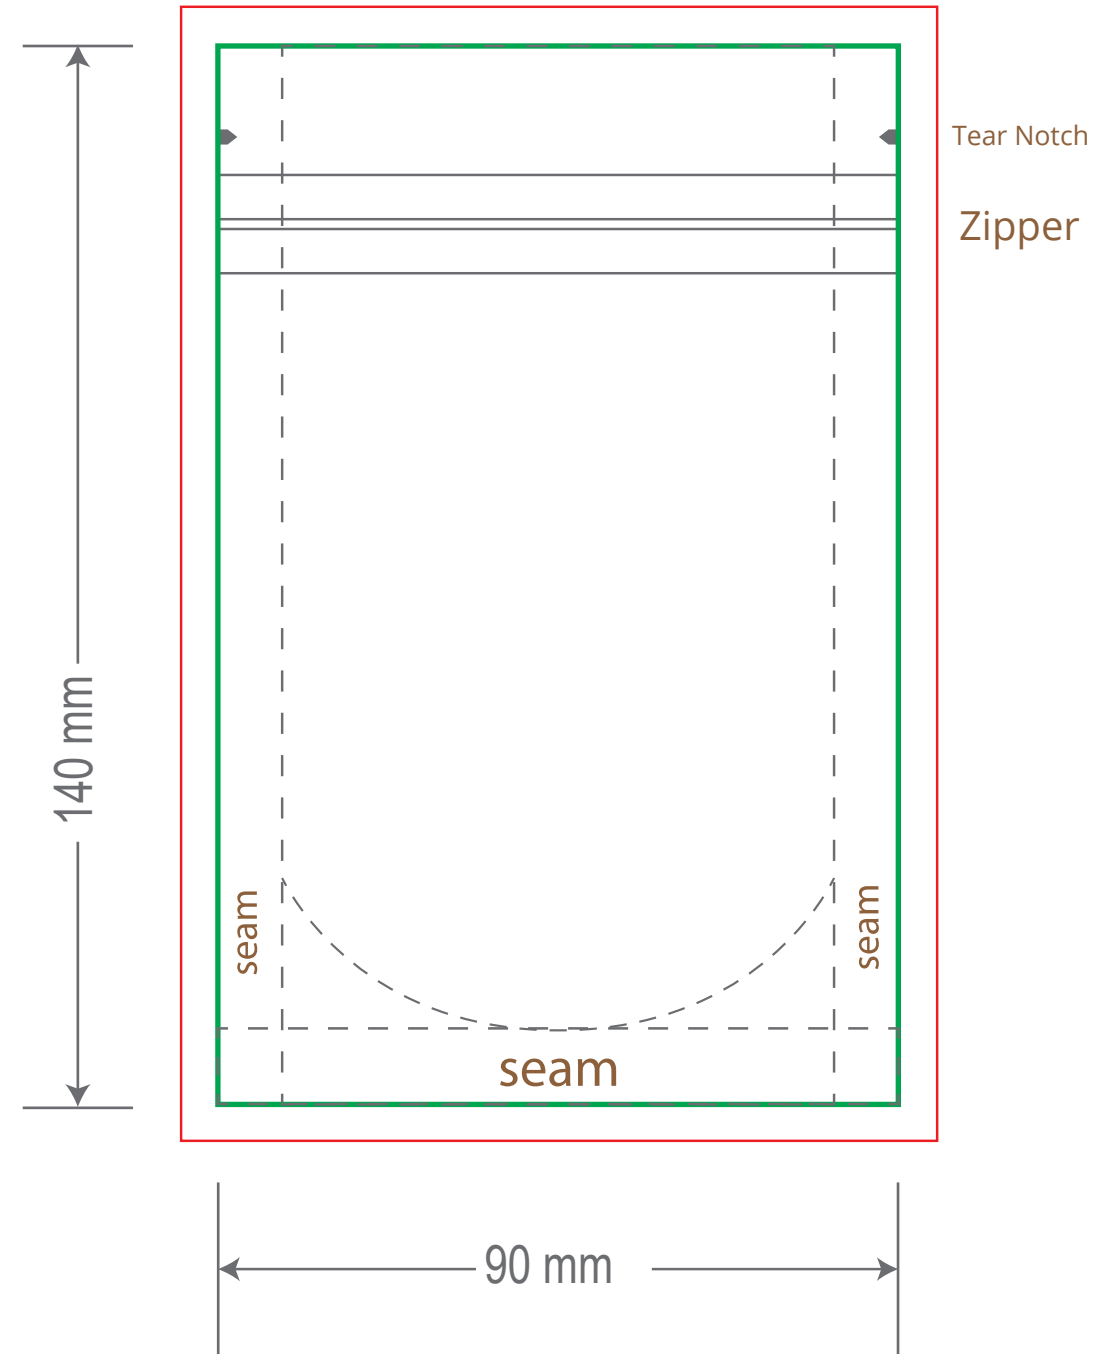

Front

Back

Green area is the bag area can with printing, except the window area.

Red area is the bleed area, please extend your artwork outside the green area within the red area.