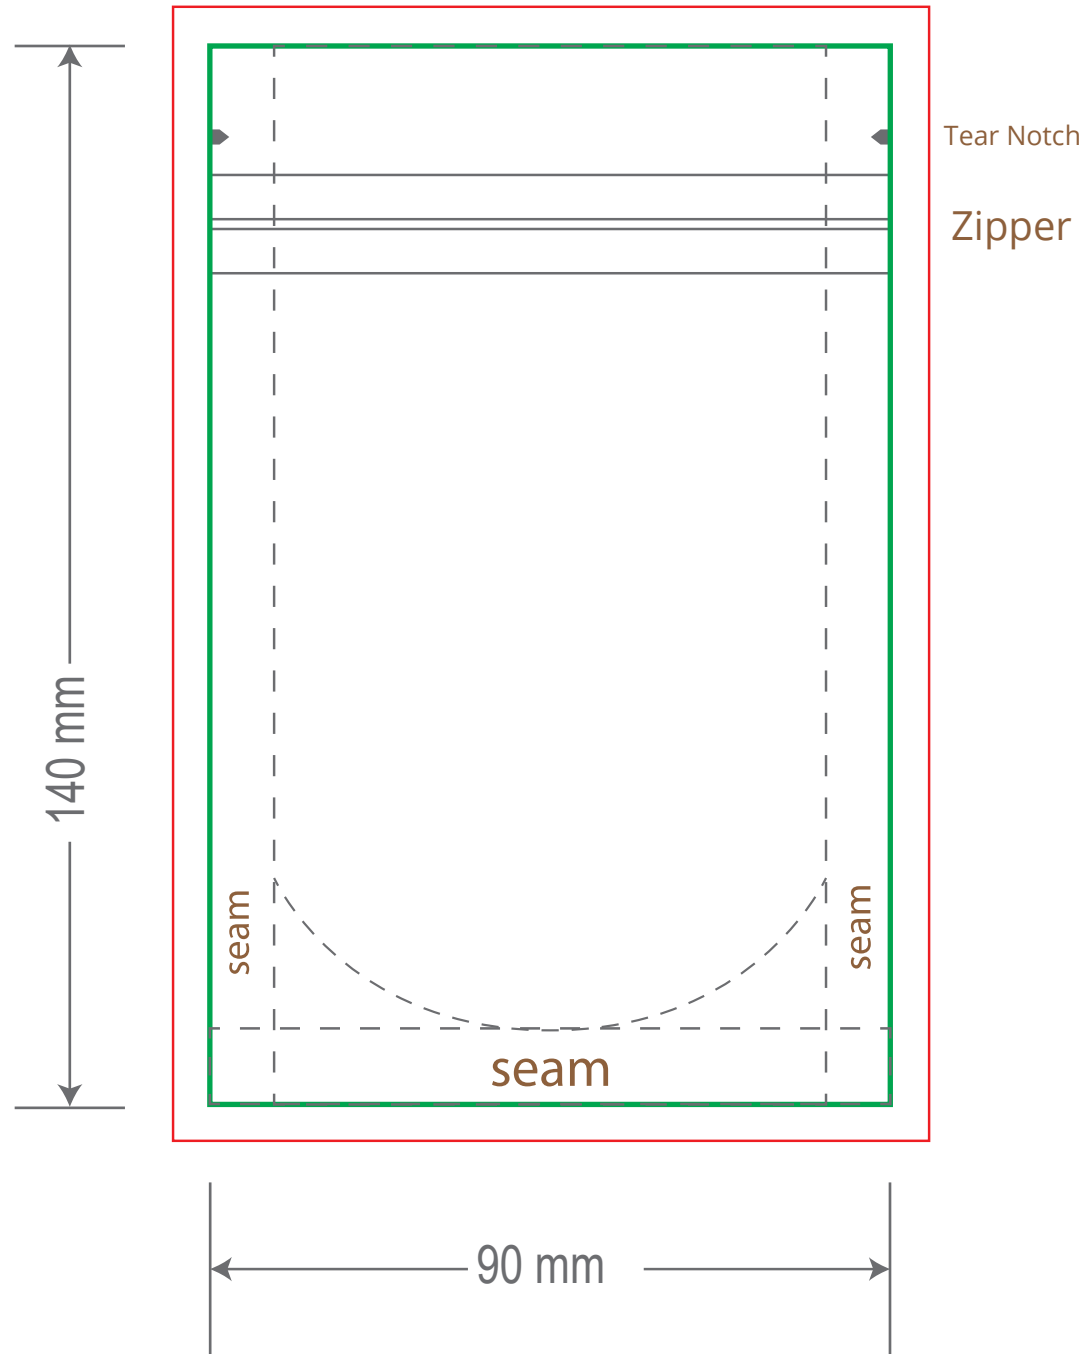

Front

Back

Green area is the bag area can with printing, except the window area.

Red area is the bleed area, please extend your artwork outside the green area within the red area.