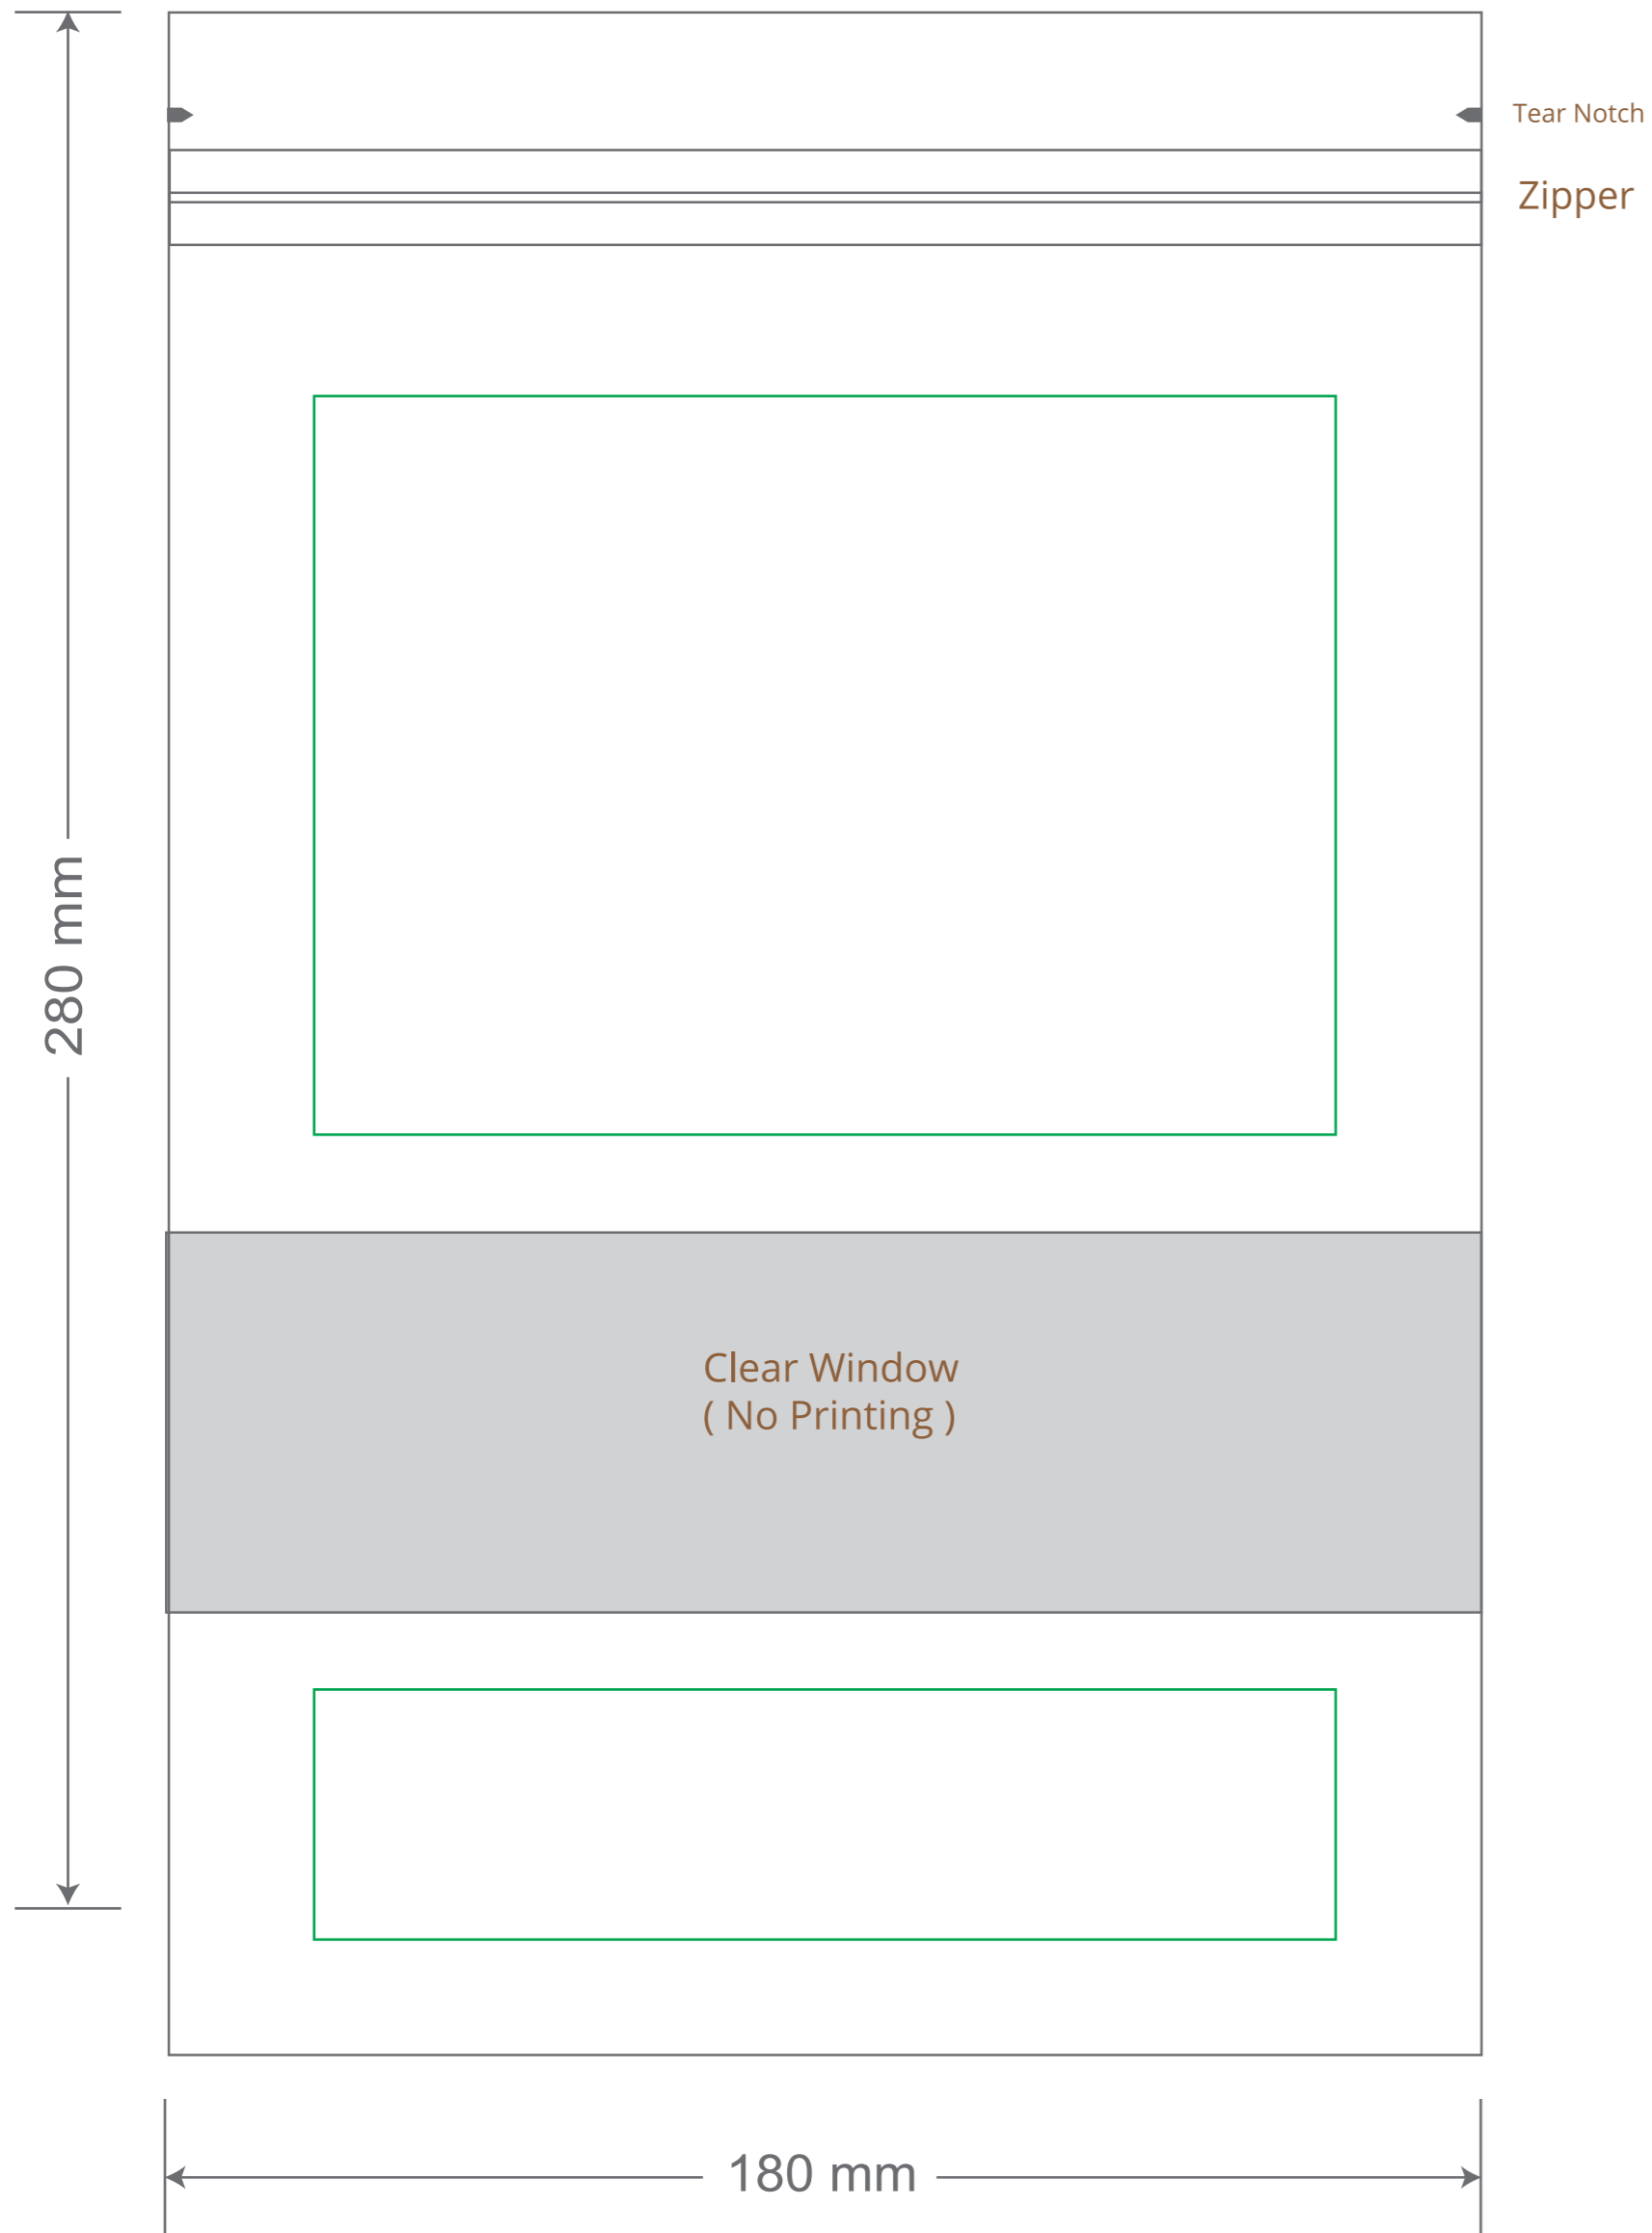

# Front

# Back

Green area is the bag area is the printing area, artwork with at most 2 colors for silkscreen printing.

Note: In Silkscreen printing Text font size must be bigger than 11pt can be clearly printed.