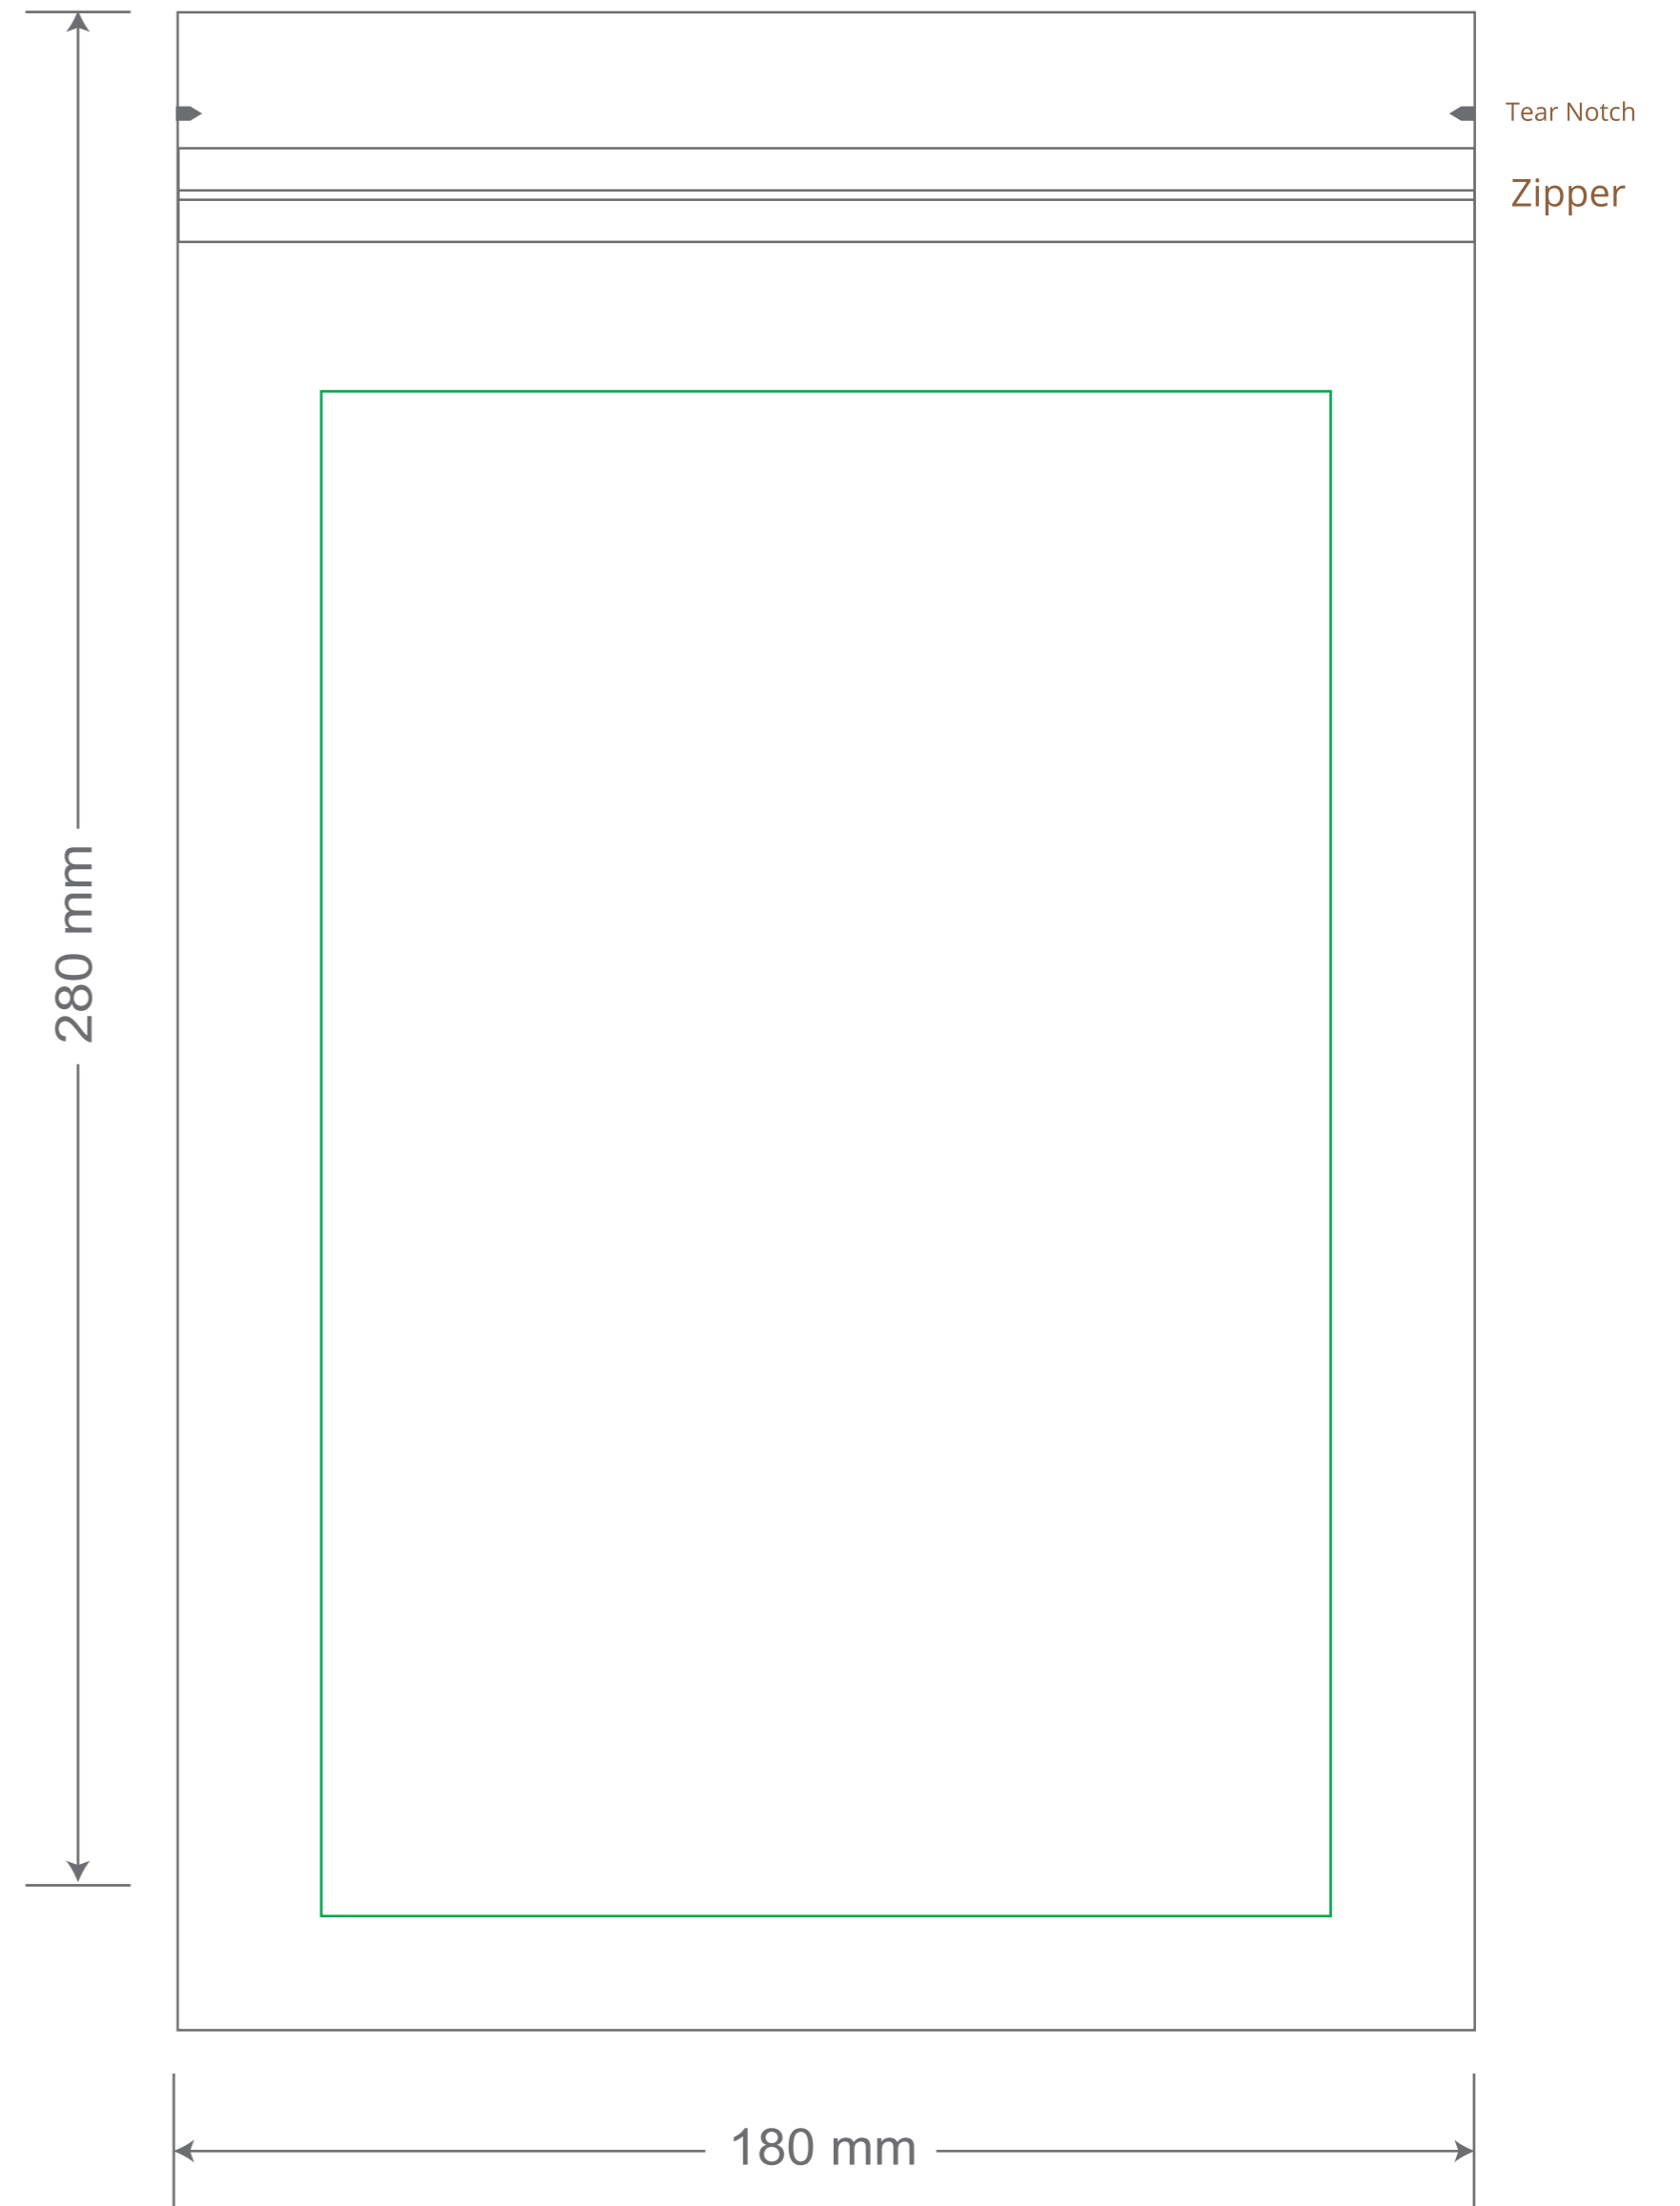

# Front

# Back

Green area is the bag area is the printing area, artwork with at most 2 colors for silkscreen printing.

Note: In Silkscreen printing Text font size must be bigger than 11pt can be clearly printed.