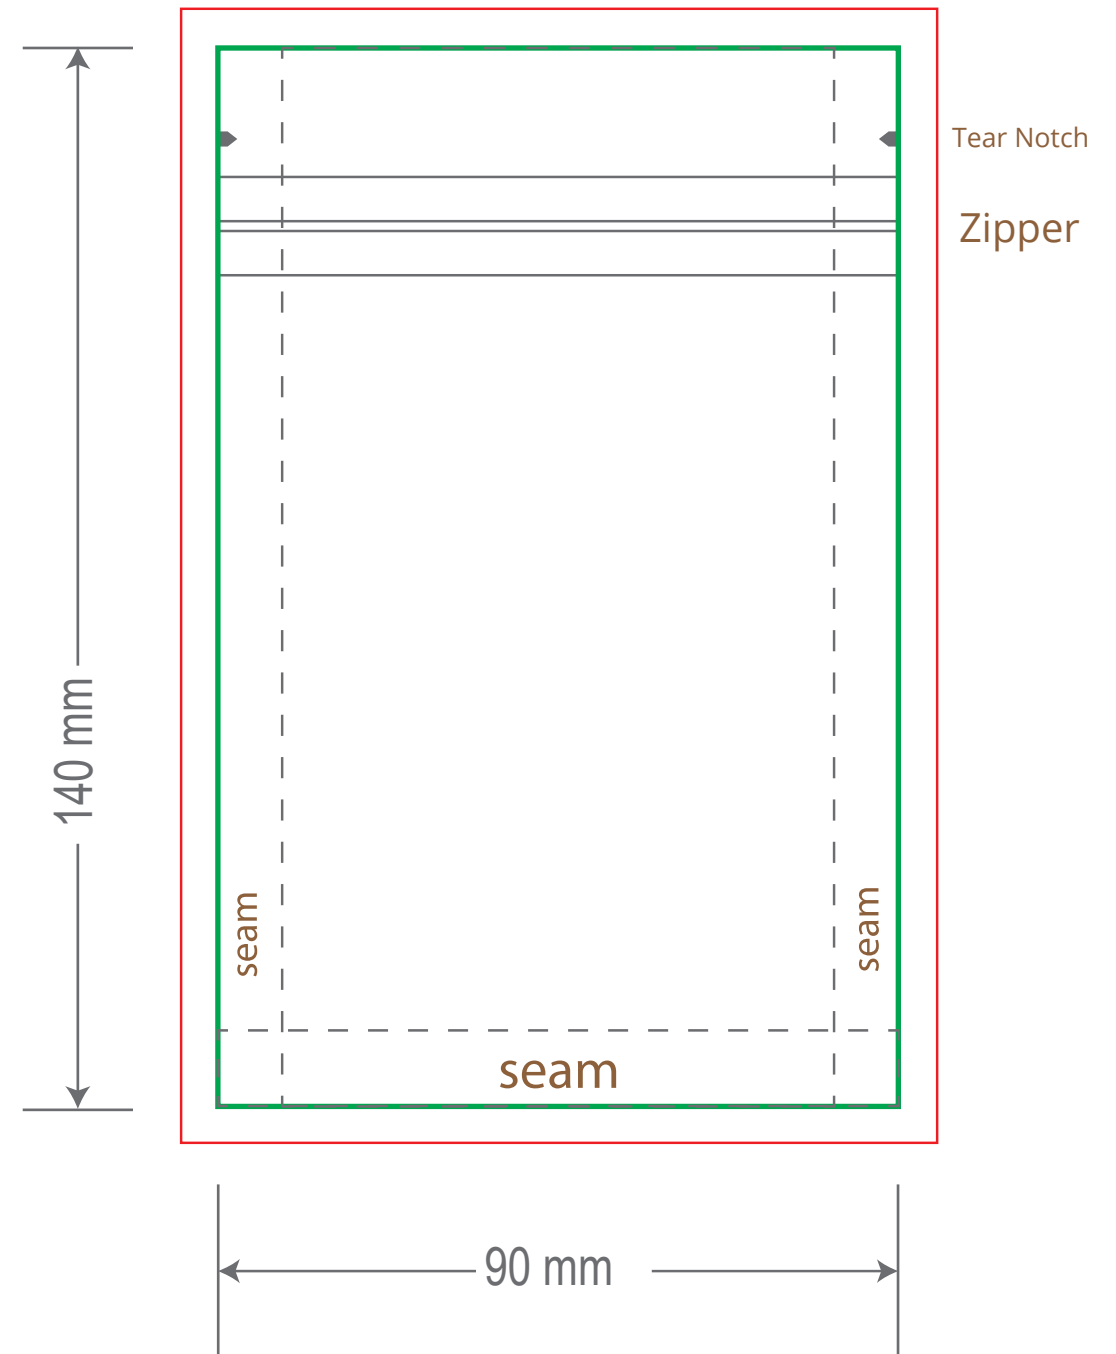

Front

Back

Green area is the bag area can with printing, except the window area.

Red area is the bleed area, please extend your artwork outside the green area within the red area.