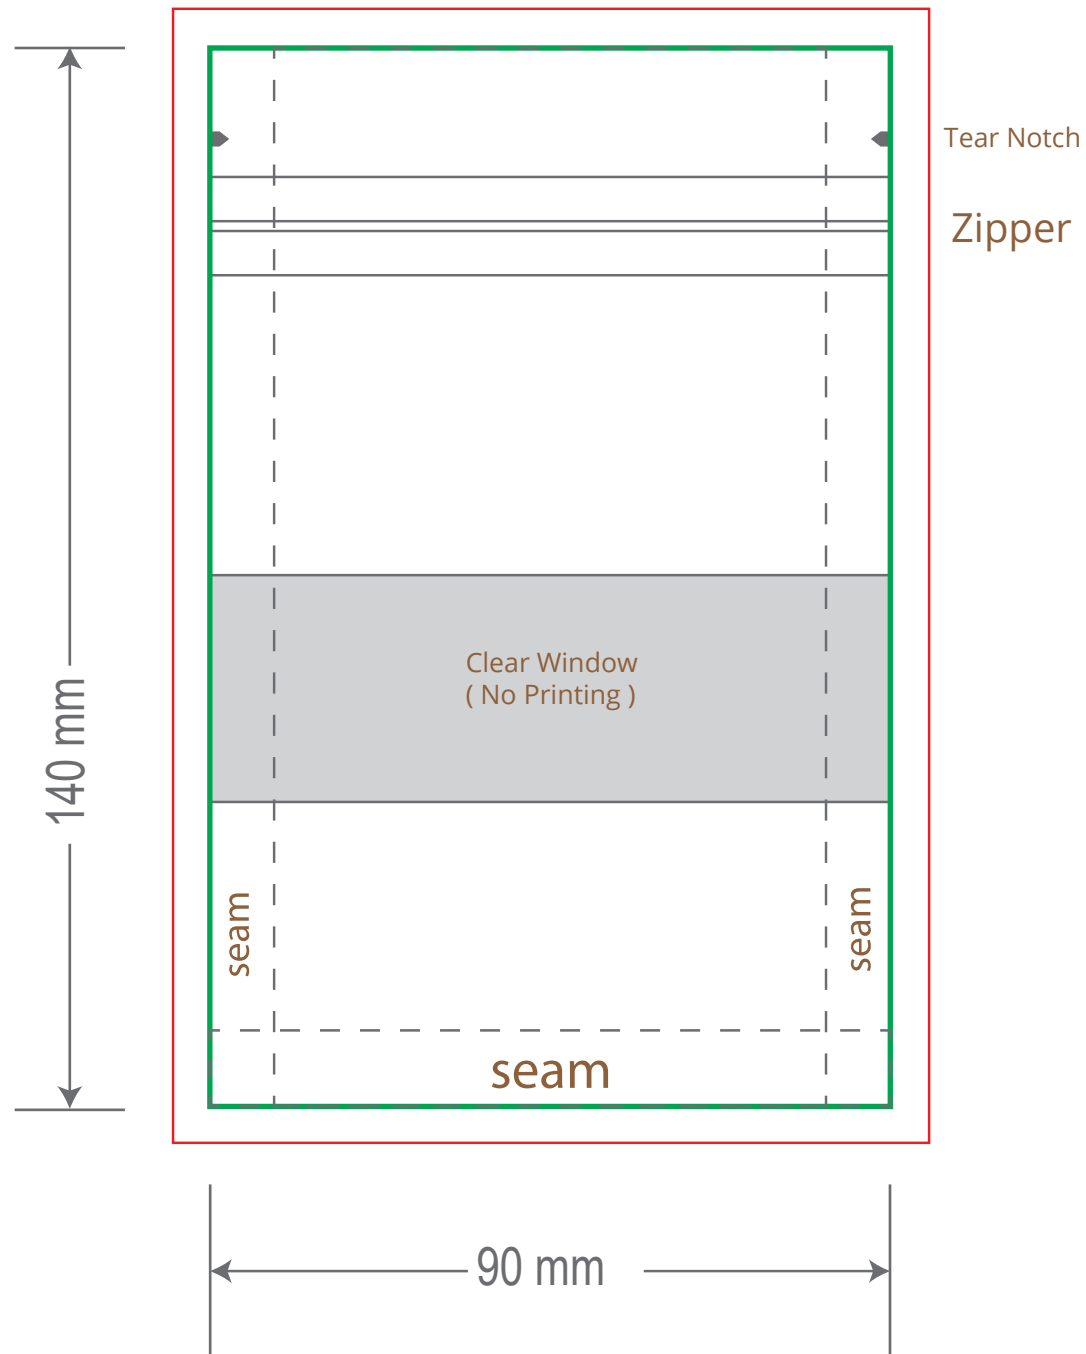

Front

Back

Green area is the bag area can with printing, except the window area.

Red area is the bleed area, please extend your artwork outside the green area within the red area.