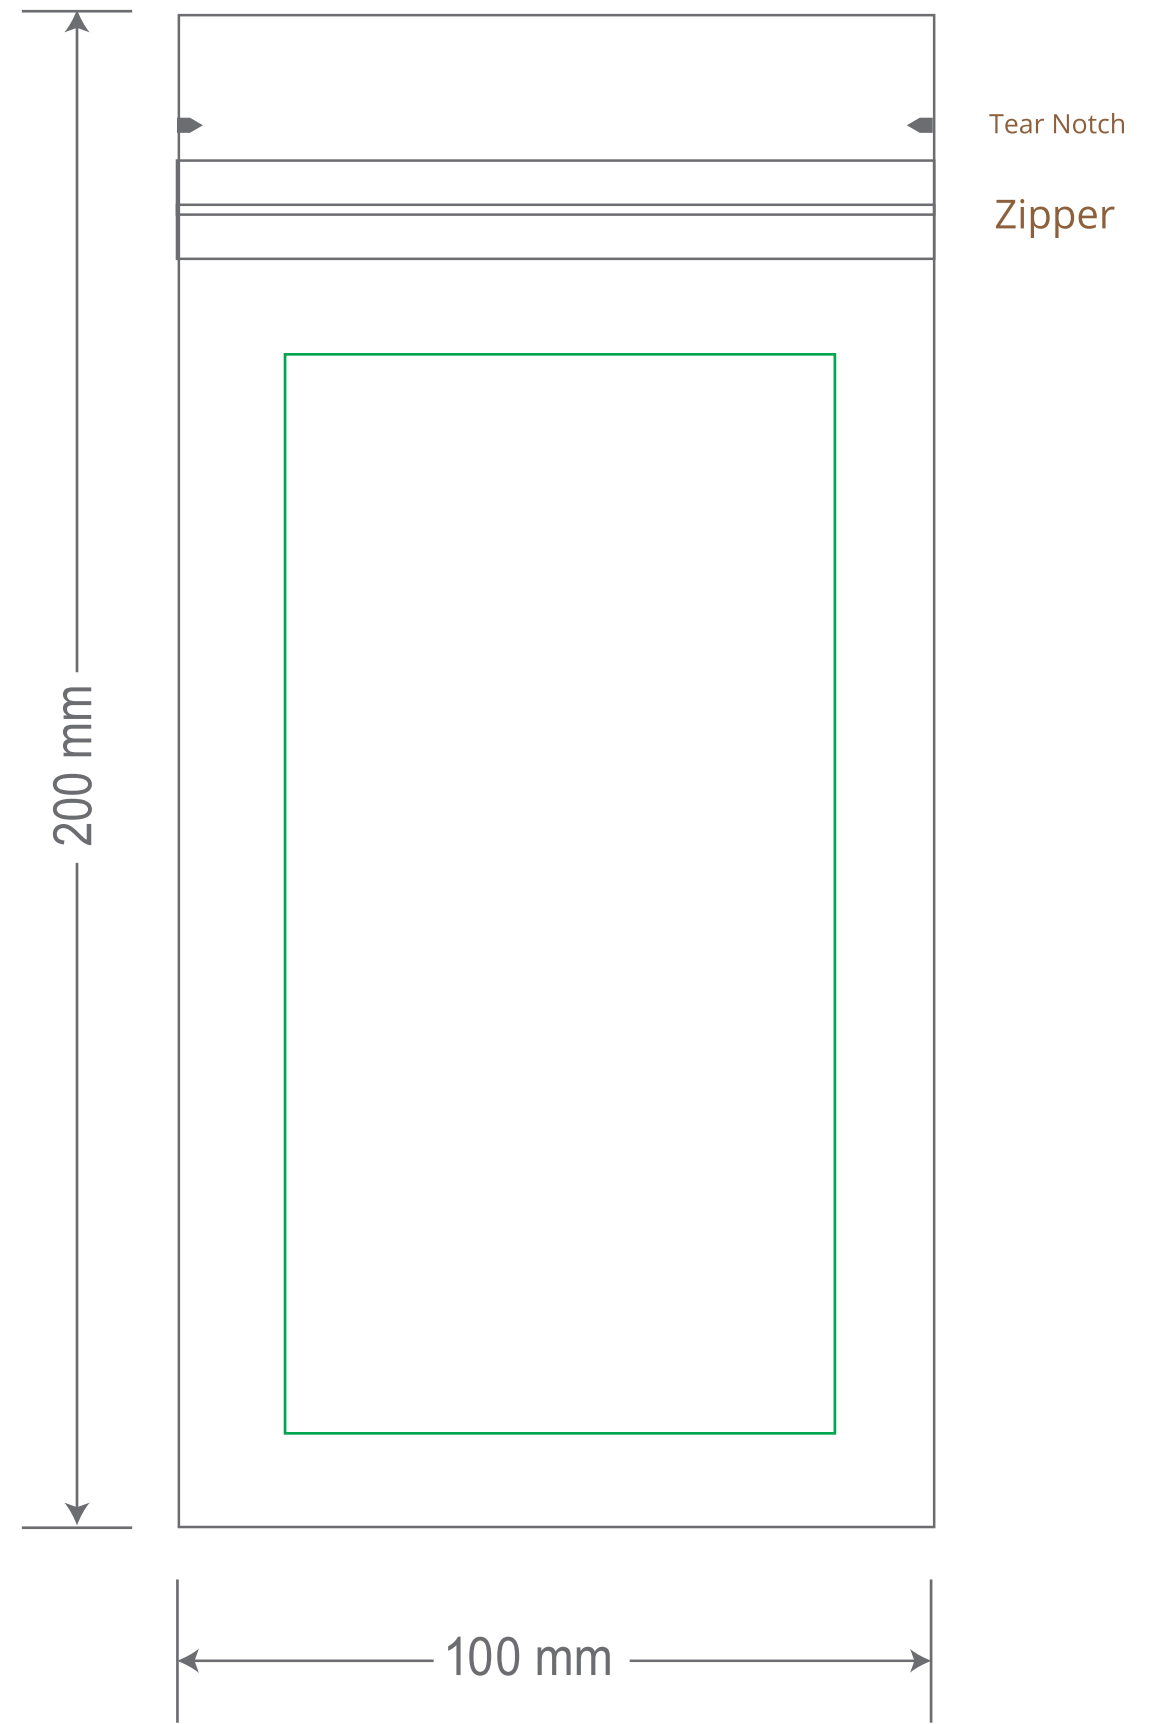

Front

Back

Green area is the bag area is the printing area, artwork with at most 2 colors for silkscreen printing.

Note: In Silkscreen printing Text font size must be bigger than 11pt can be clearly printed.