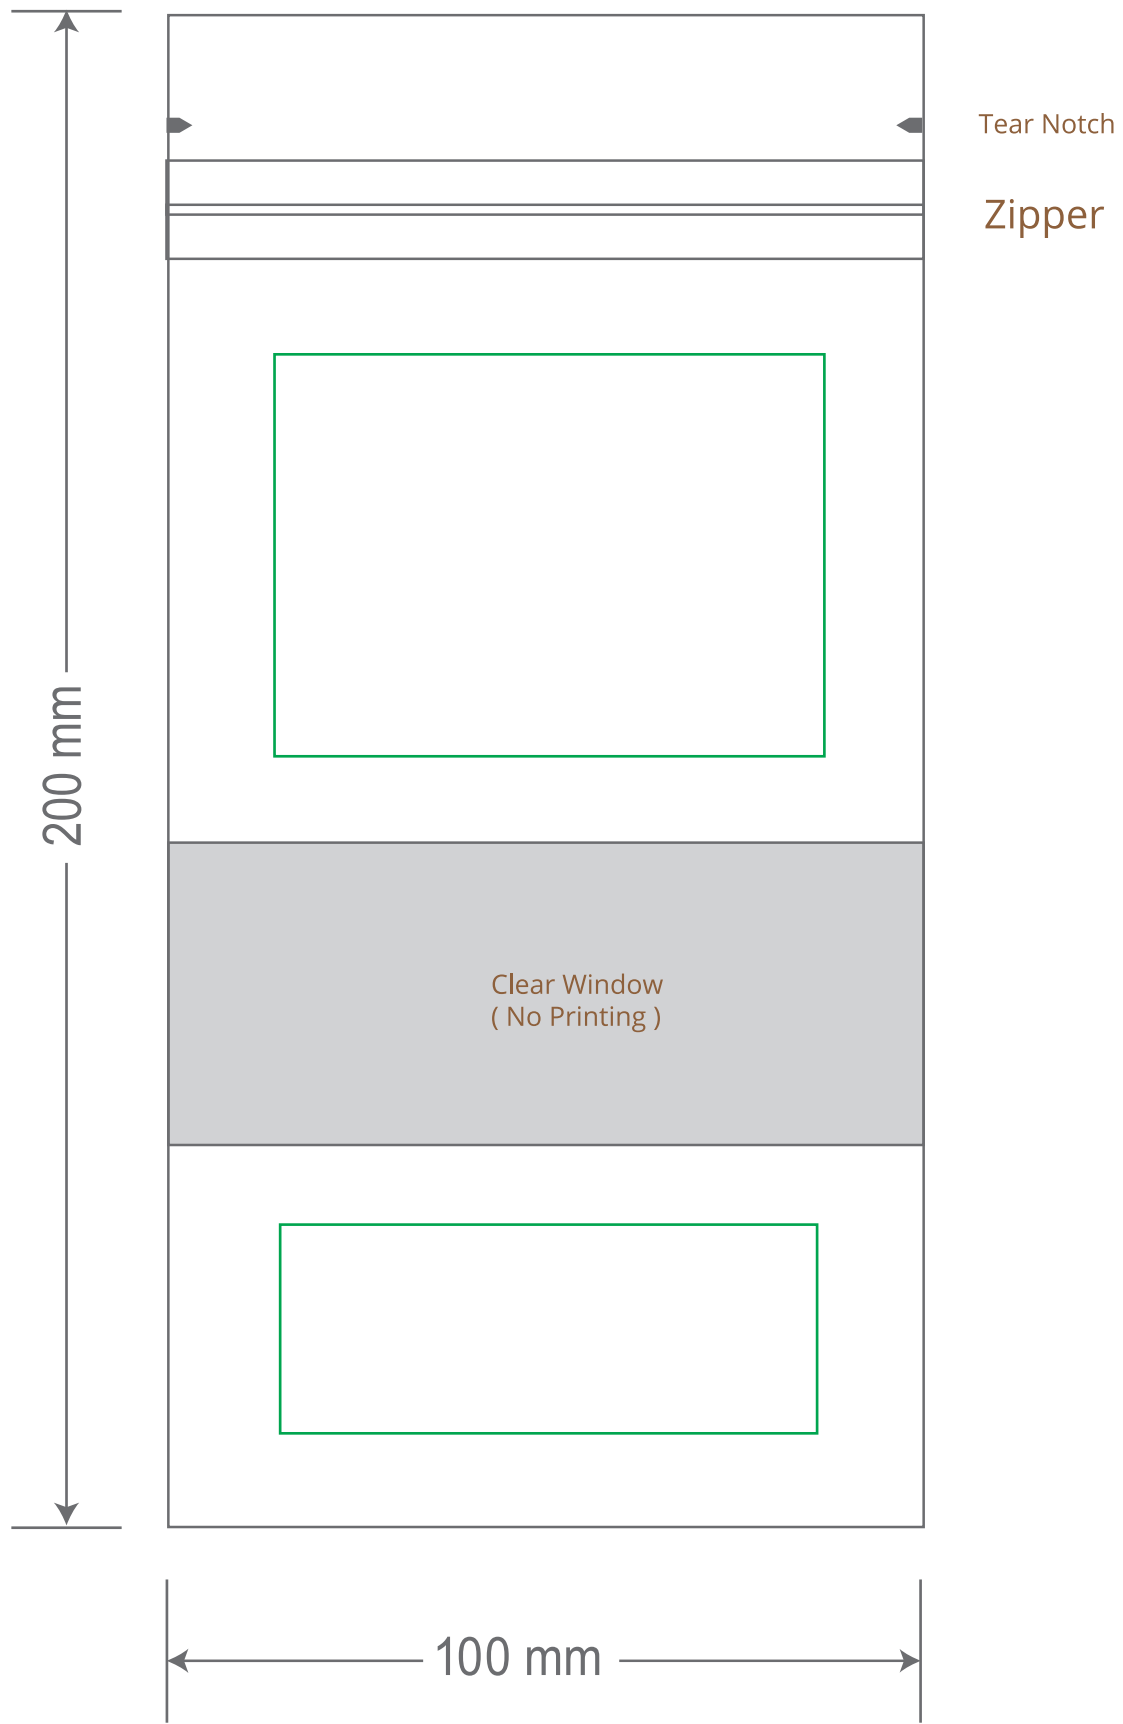

Front

Back

Green area is the bag area is the printing area, artwork with at most 2 colors for silkscreen printing.

Note: In Silkscreen printing Text font size must be bigger than 11pt can be clearly printed.