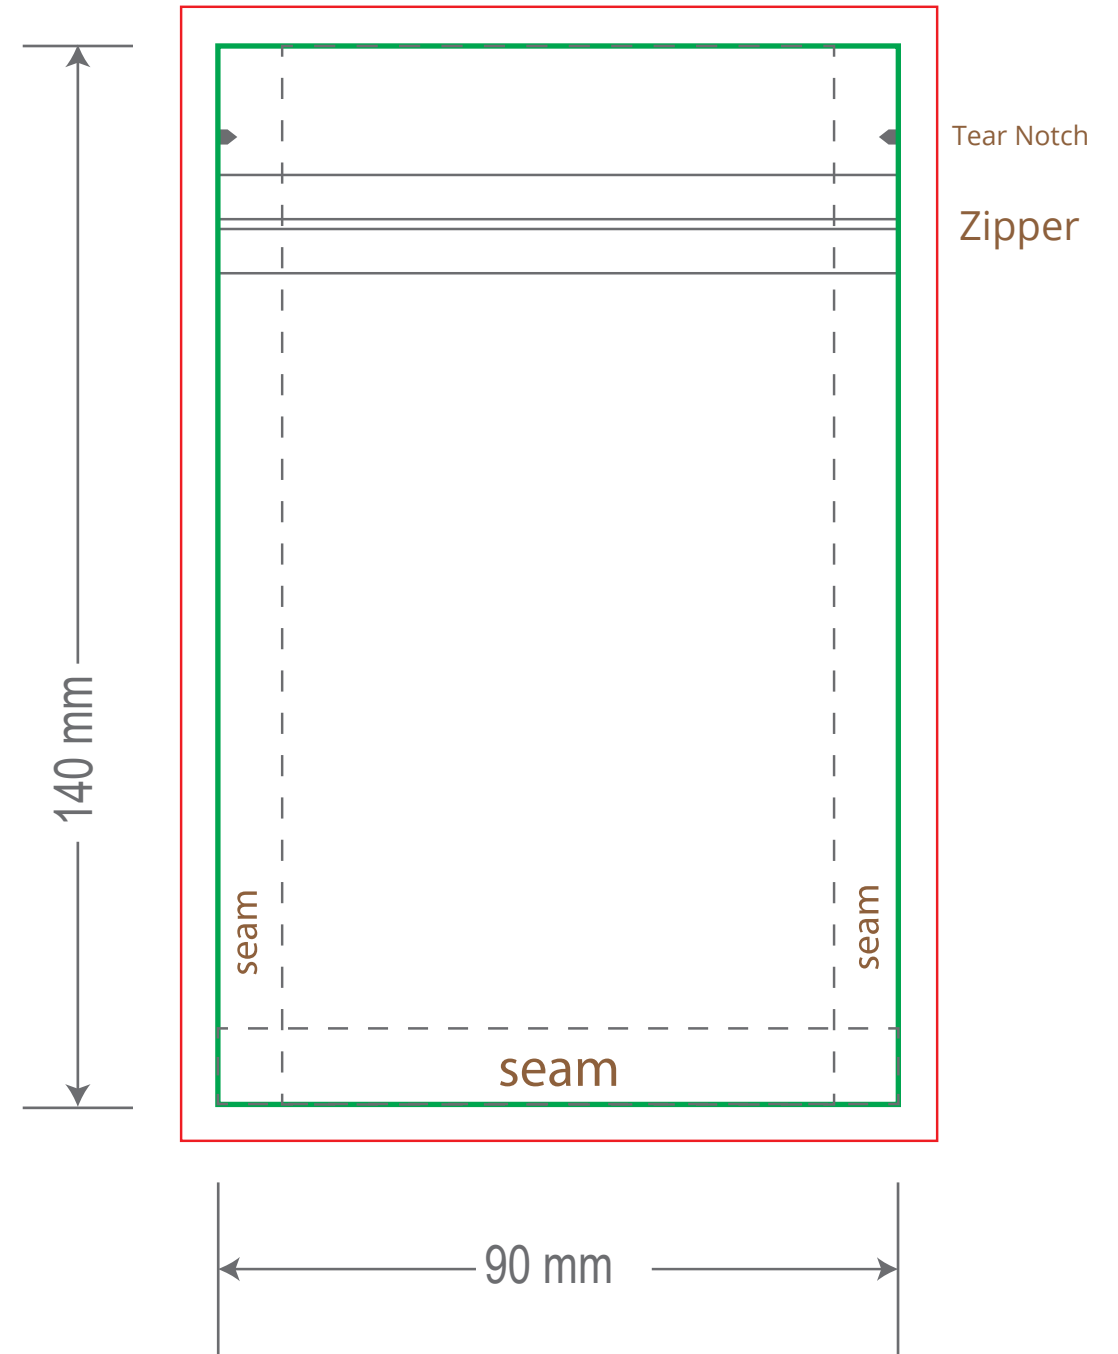

Front

Back

Green area is the bag area can with printing, except the window area.

Red area is the bleed area, please extend your artwork outside the green area within the red area.