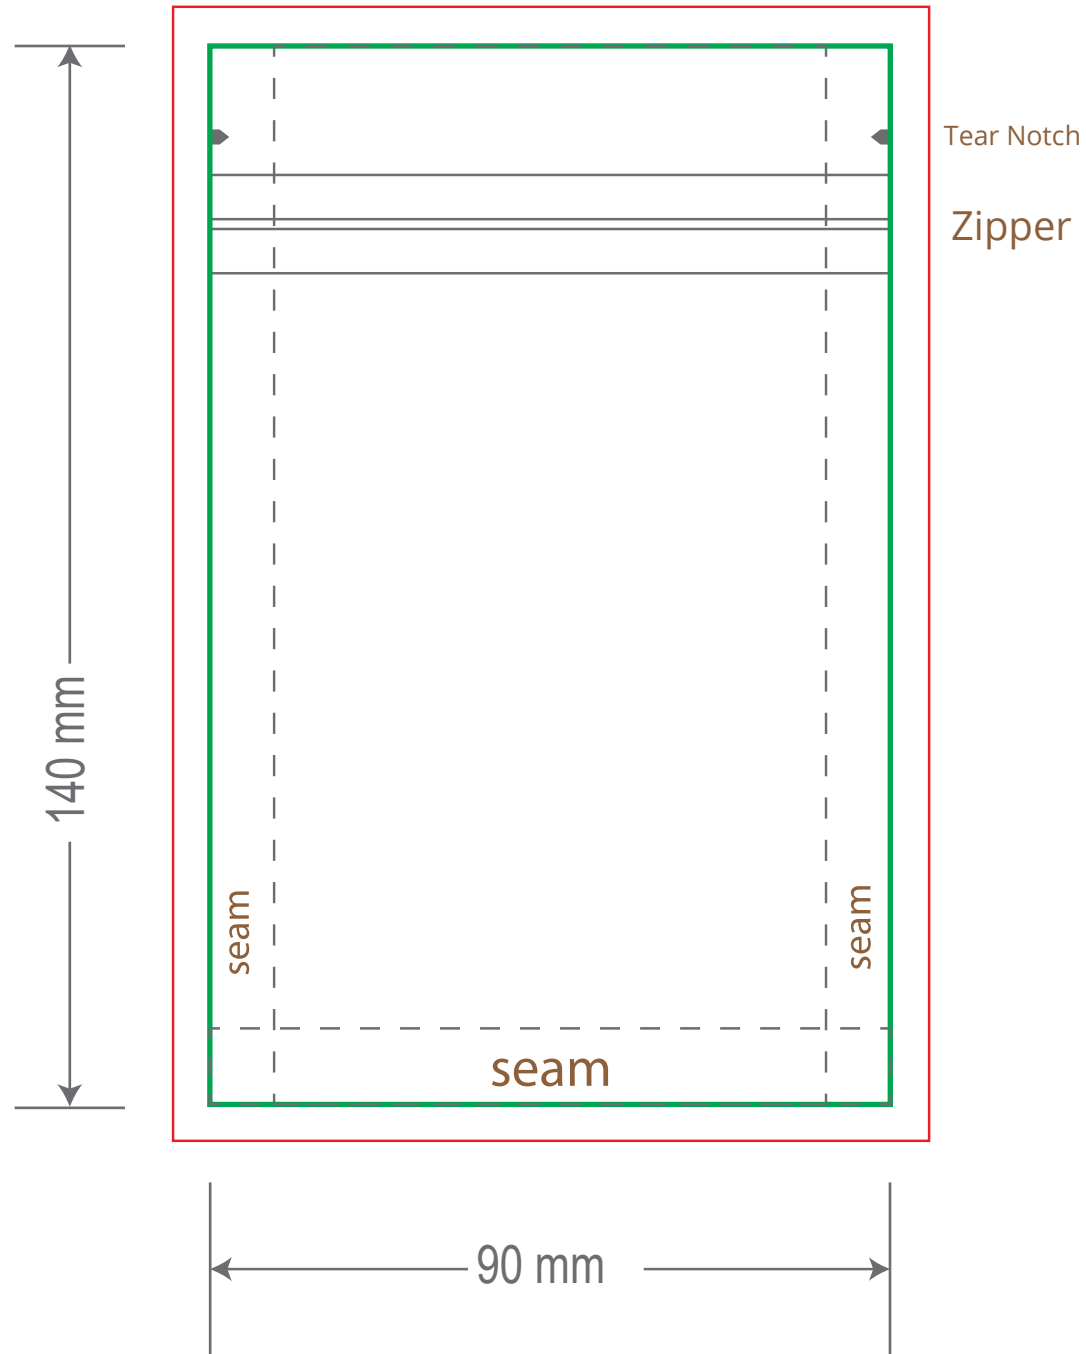

Front

Back

Green area is the bag area can with printing, except the window area.

Red area is the bleed area, please extend your artwork outside the green area within the red area.