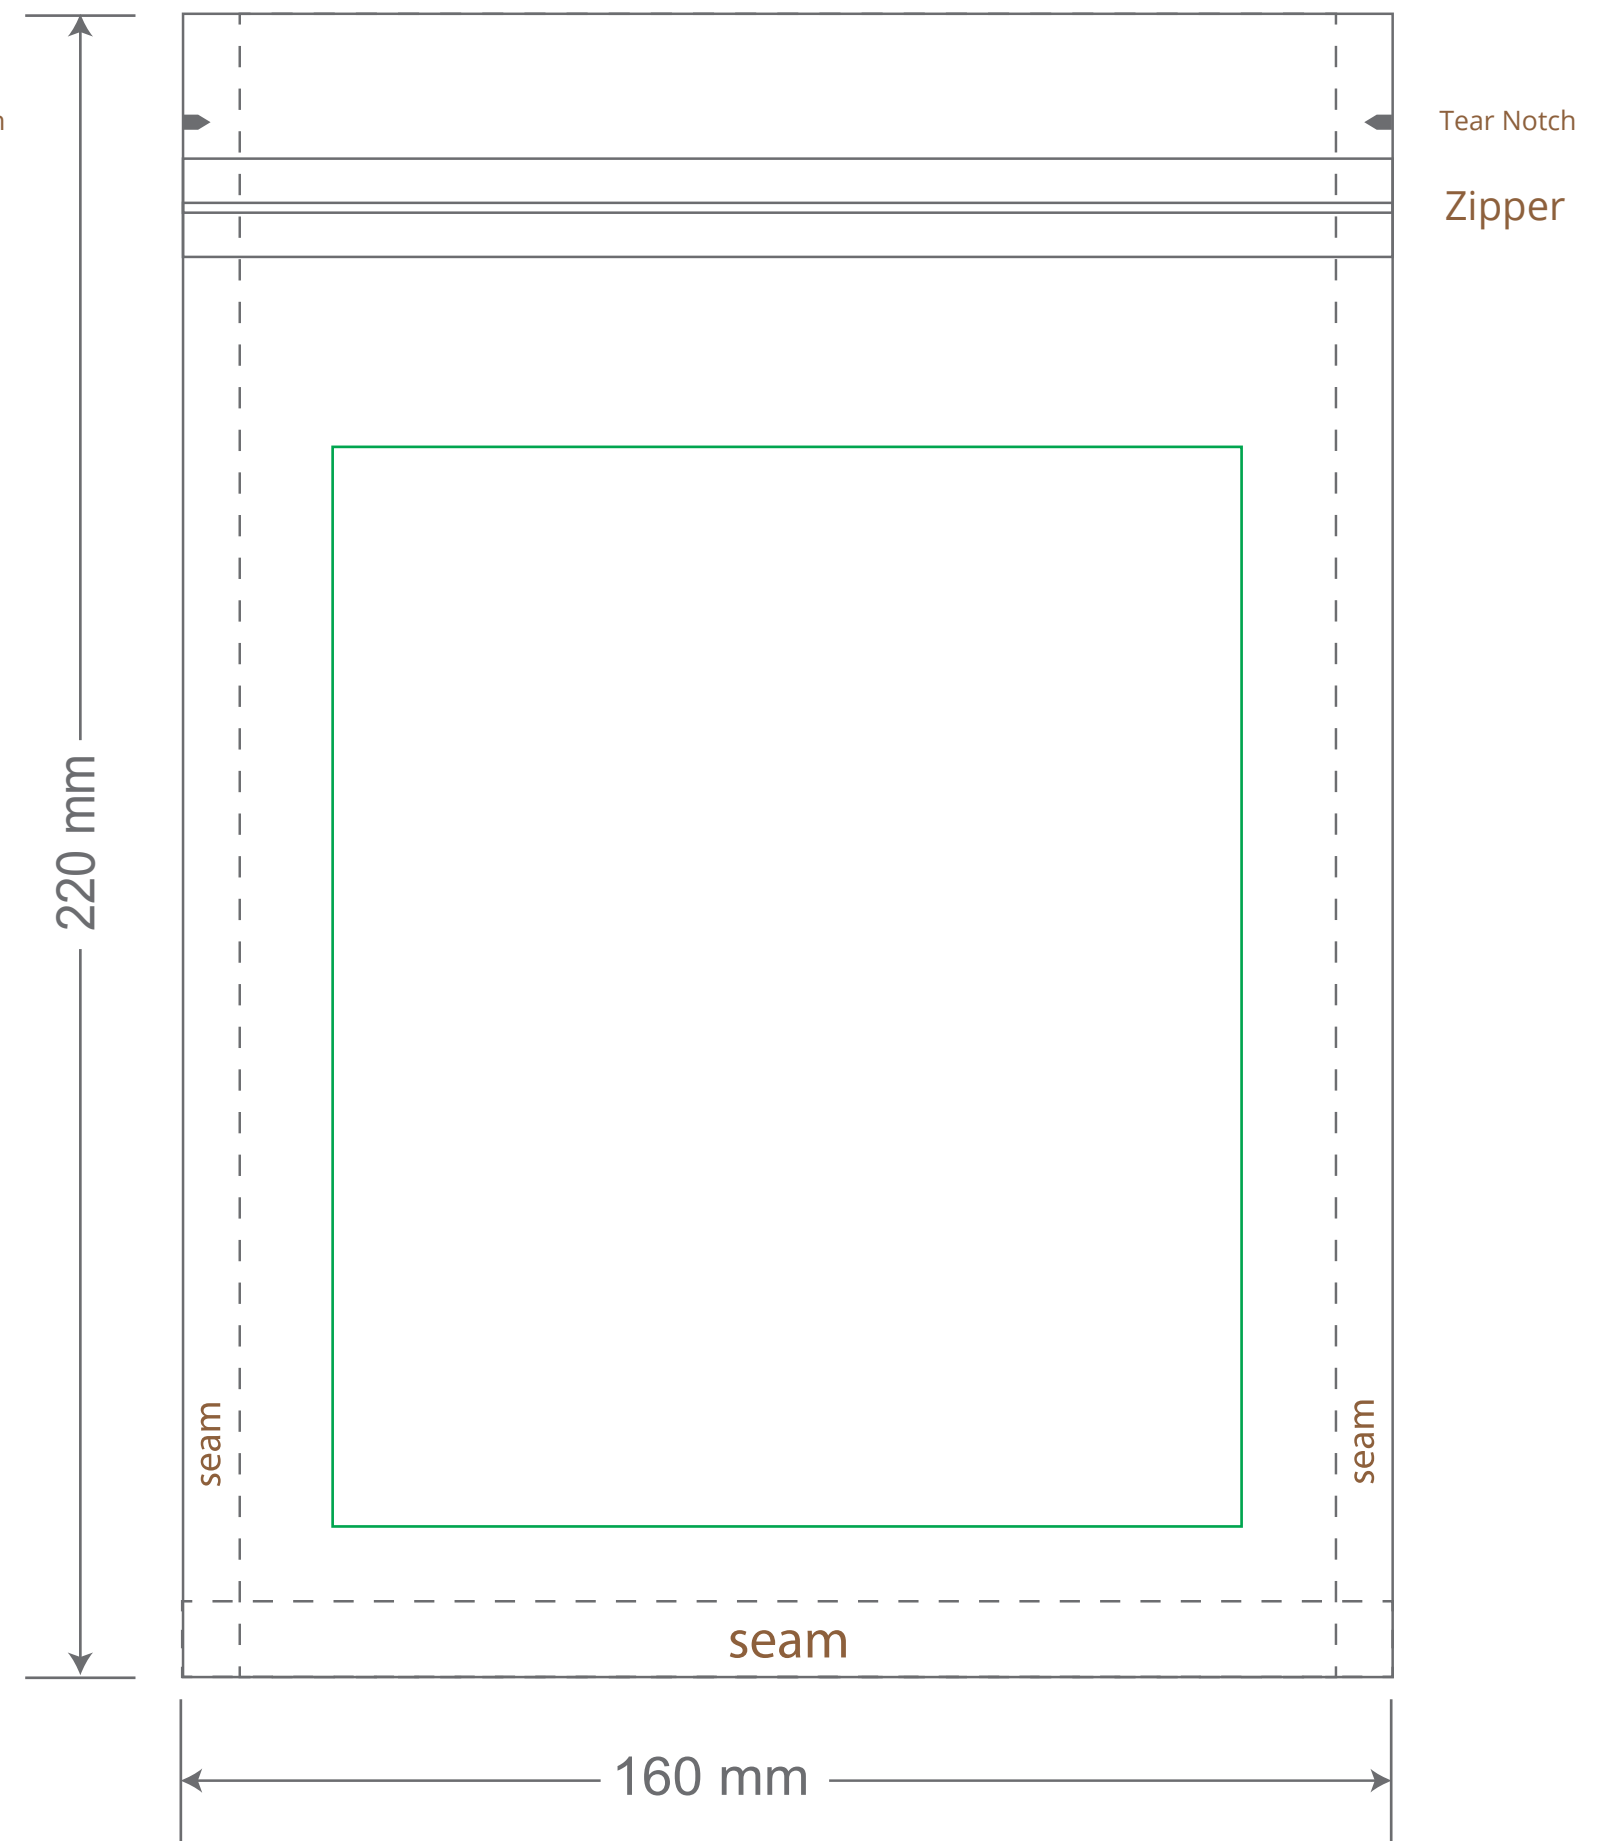

Front

Back

Green area is the bag area is the printing area, artwork with at most 2 colors for silkscreen printing.

Note: In Silkscreen printing Text font size must be bigger than 11pt can be clearly printed.