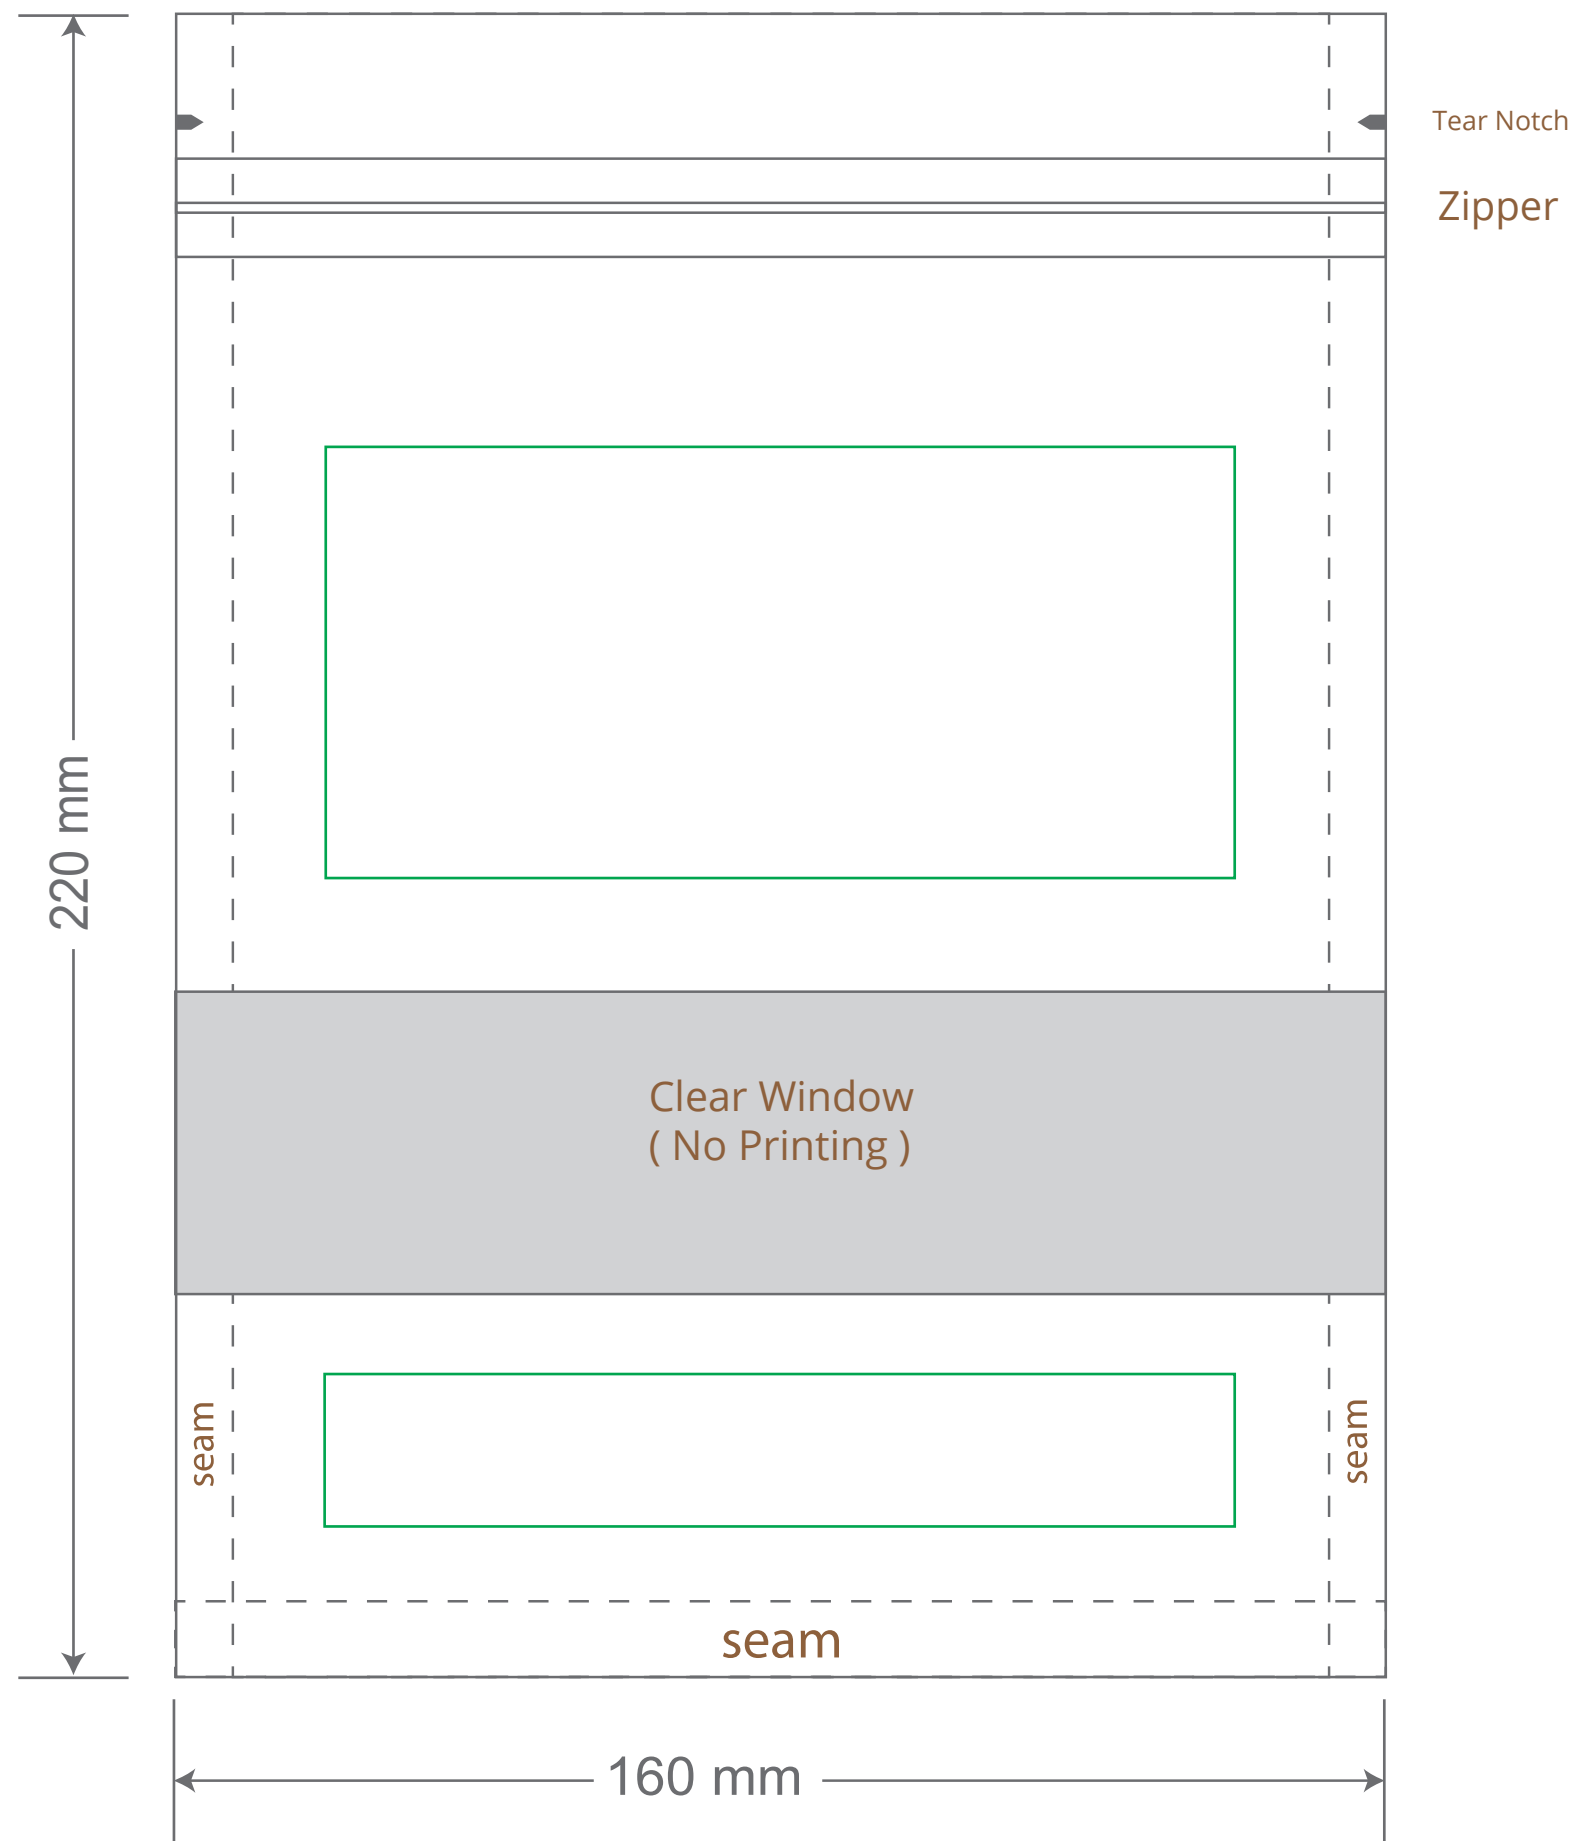

Front

Back

Green area is the bag area is the printing area, artwork with at most 2 colors for silkscreen printing.

Note: In Silkscreen printing Text font size must be bigger than 11pt can be clearly printed.