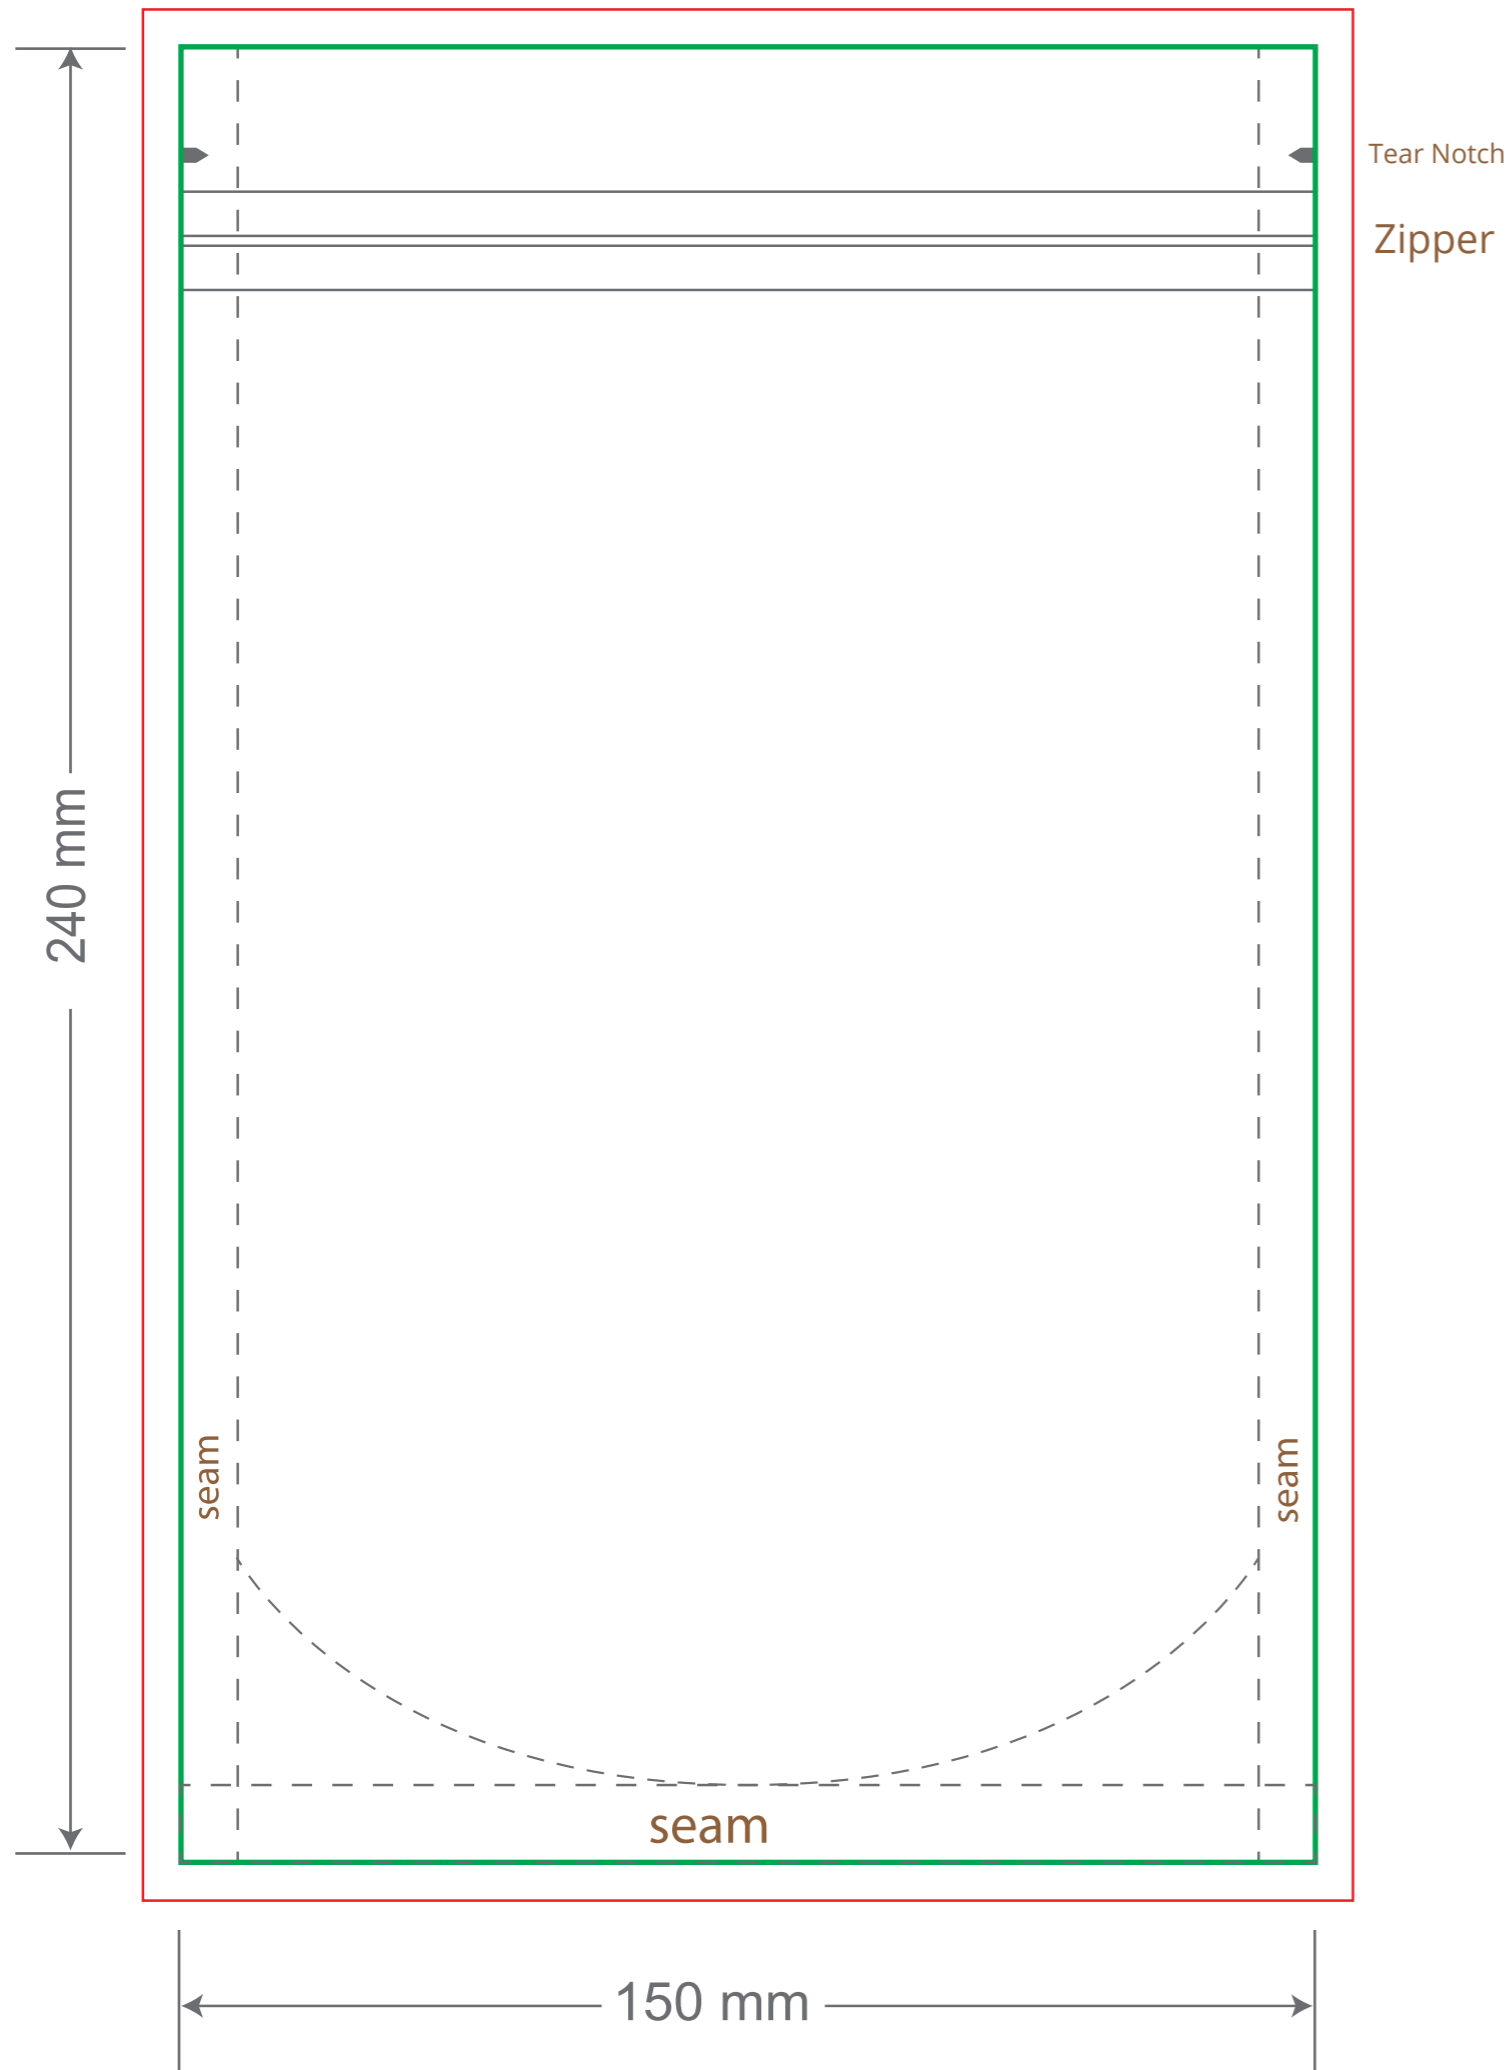

Front

Back

Green area is the bag area can with printing, except the window area.

Red area is the bleed area, please extend your artwork outside the green area within the red area.