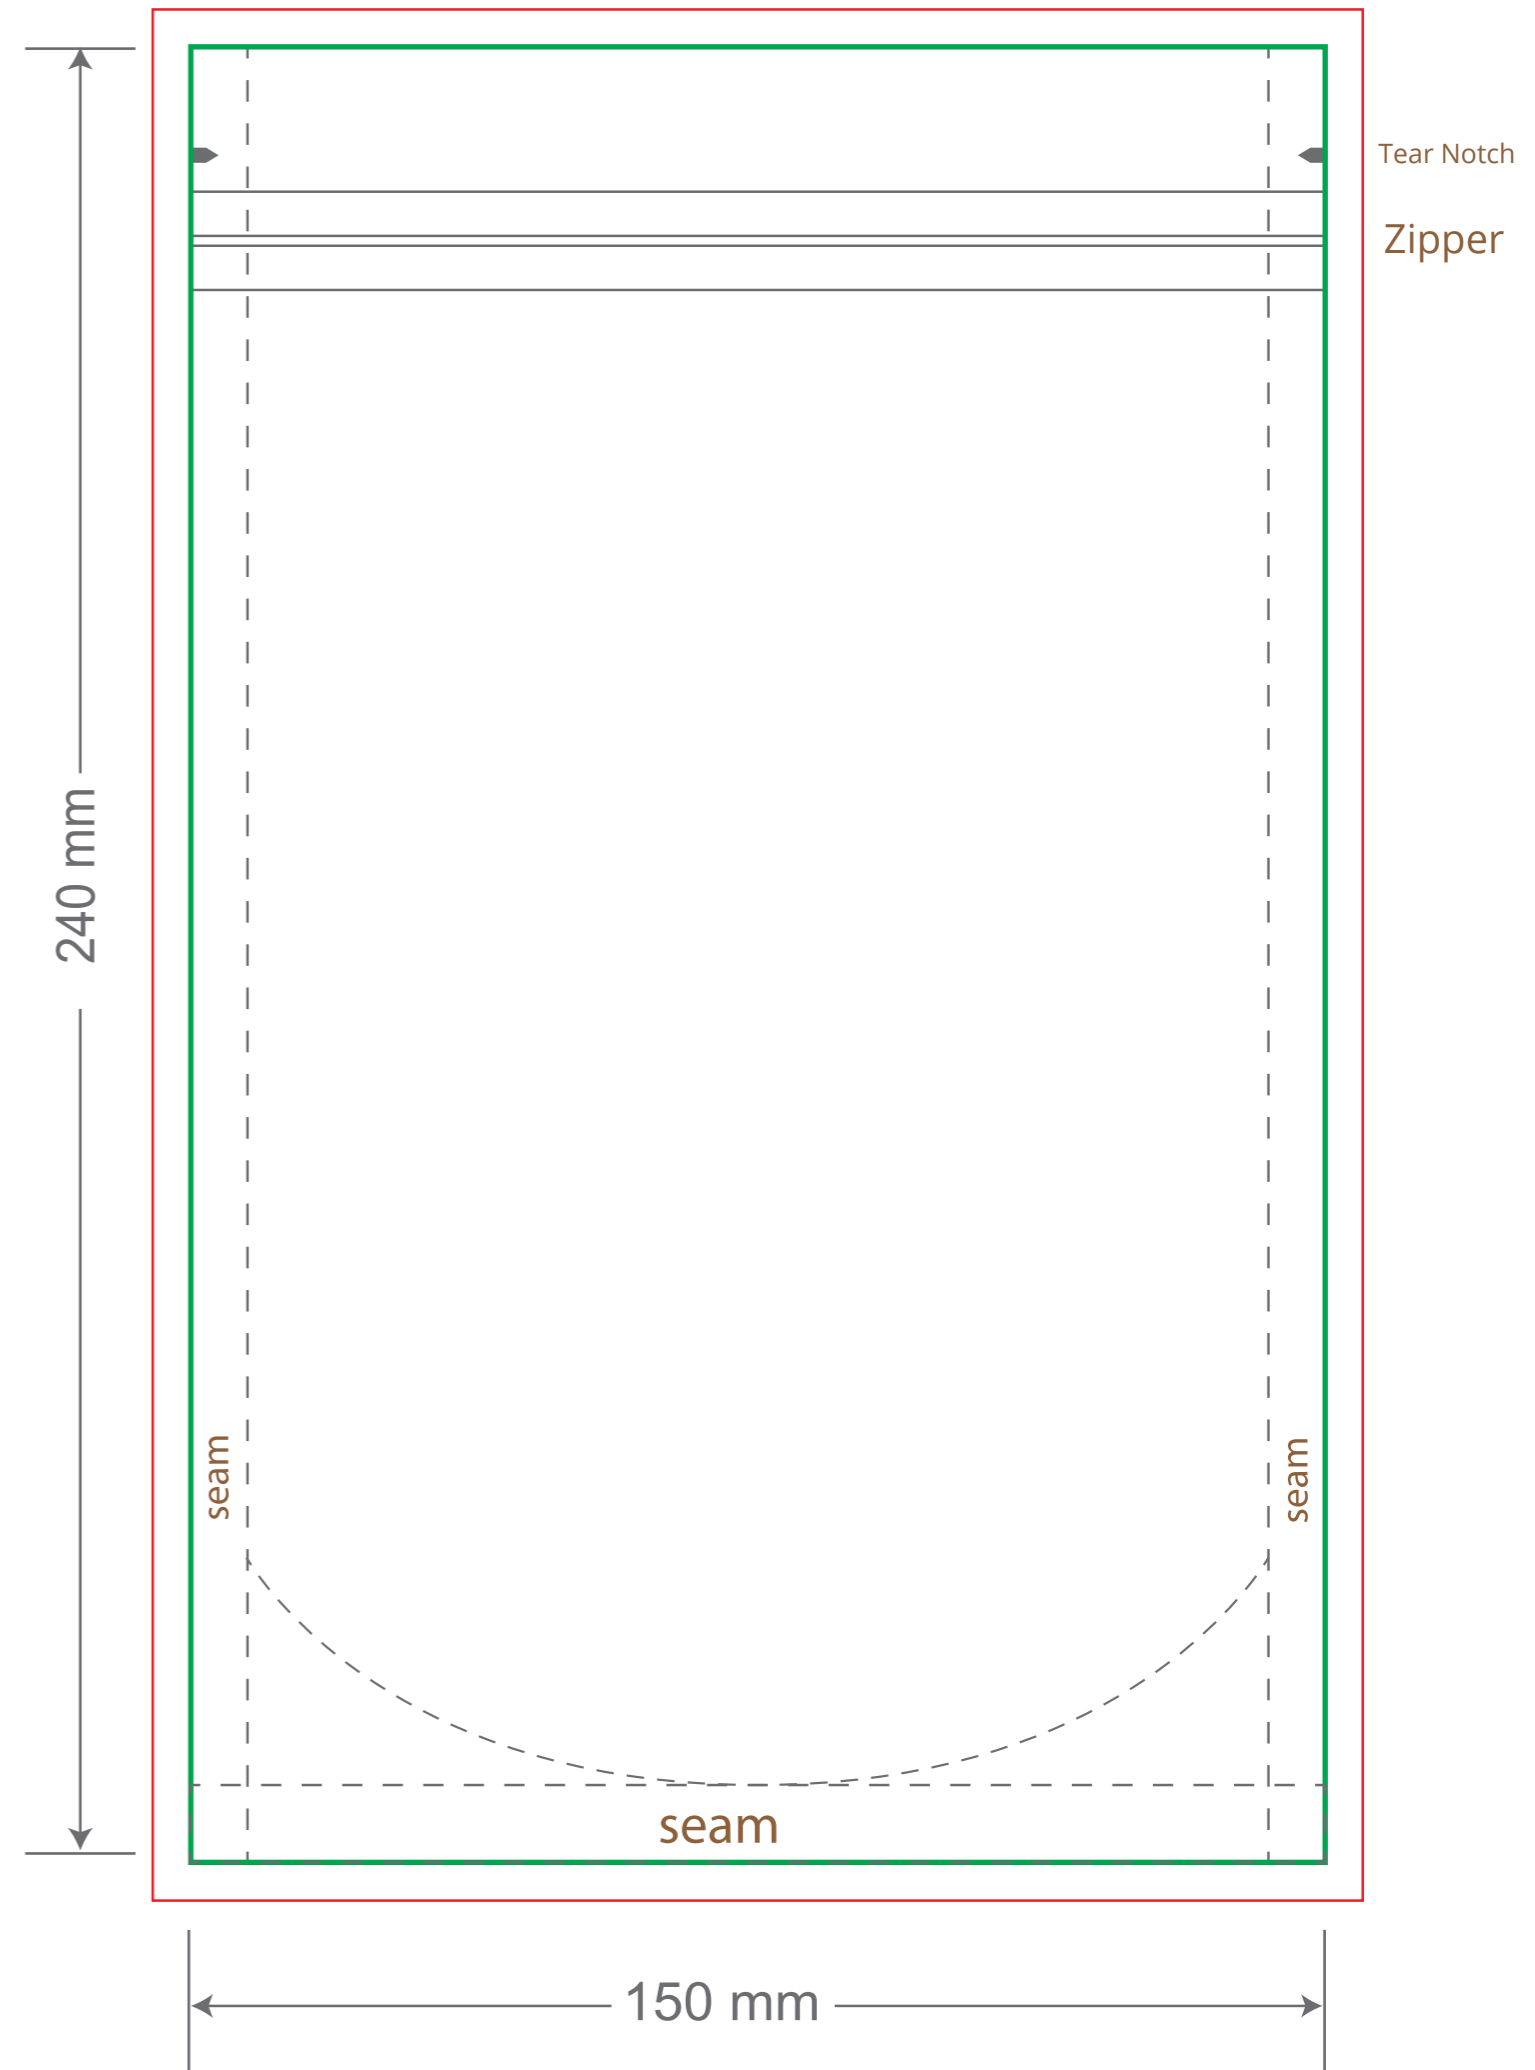

Front

Back

Green area is the bag area can with printing, except the window area.

Red area is the bleed area, please extend your artwork outside the green area within the red area.