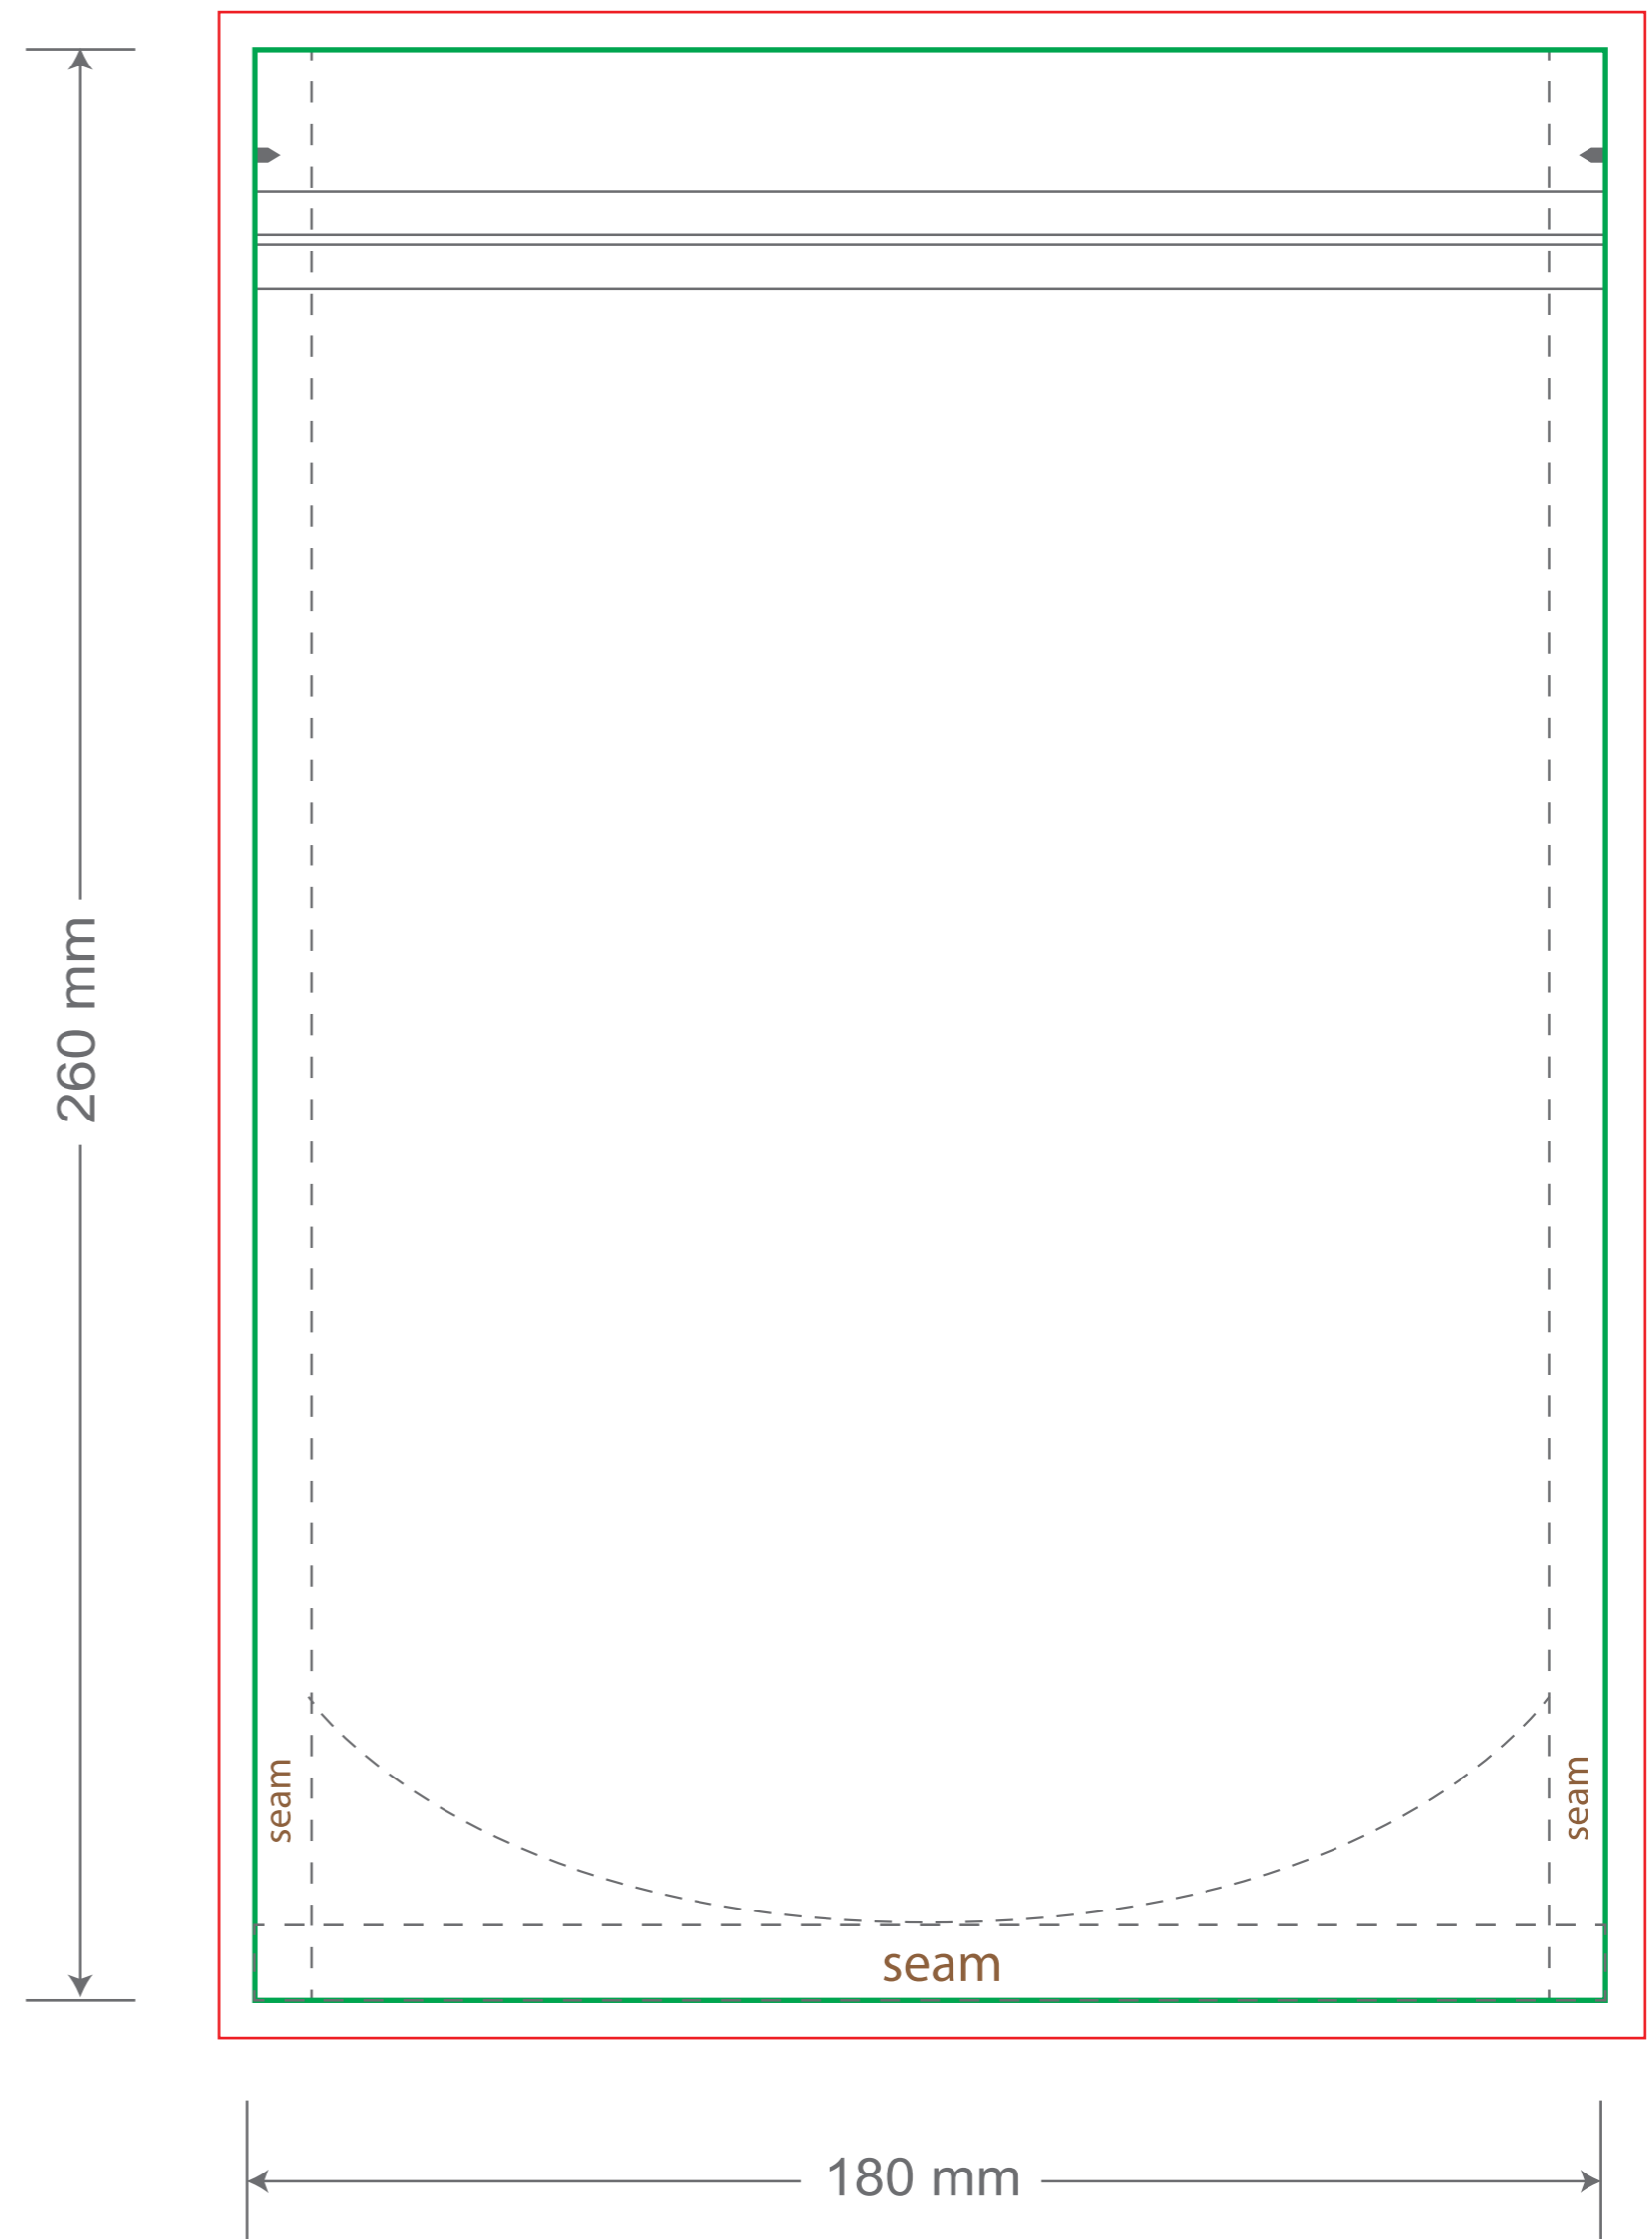

Front

Tear Notch
Zipper

Back

Tear Notch
Zipper

Green area is the bag area can with printing, except the window area.
Red area is the bleed area, please extend your artwork outside the green area within the red area.