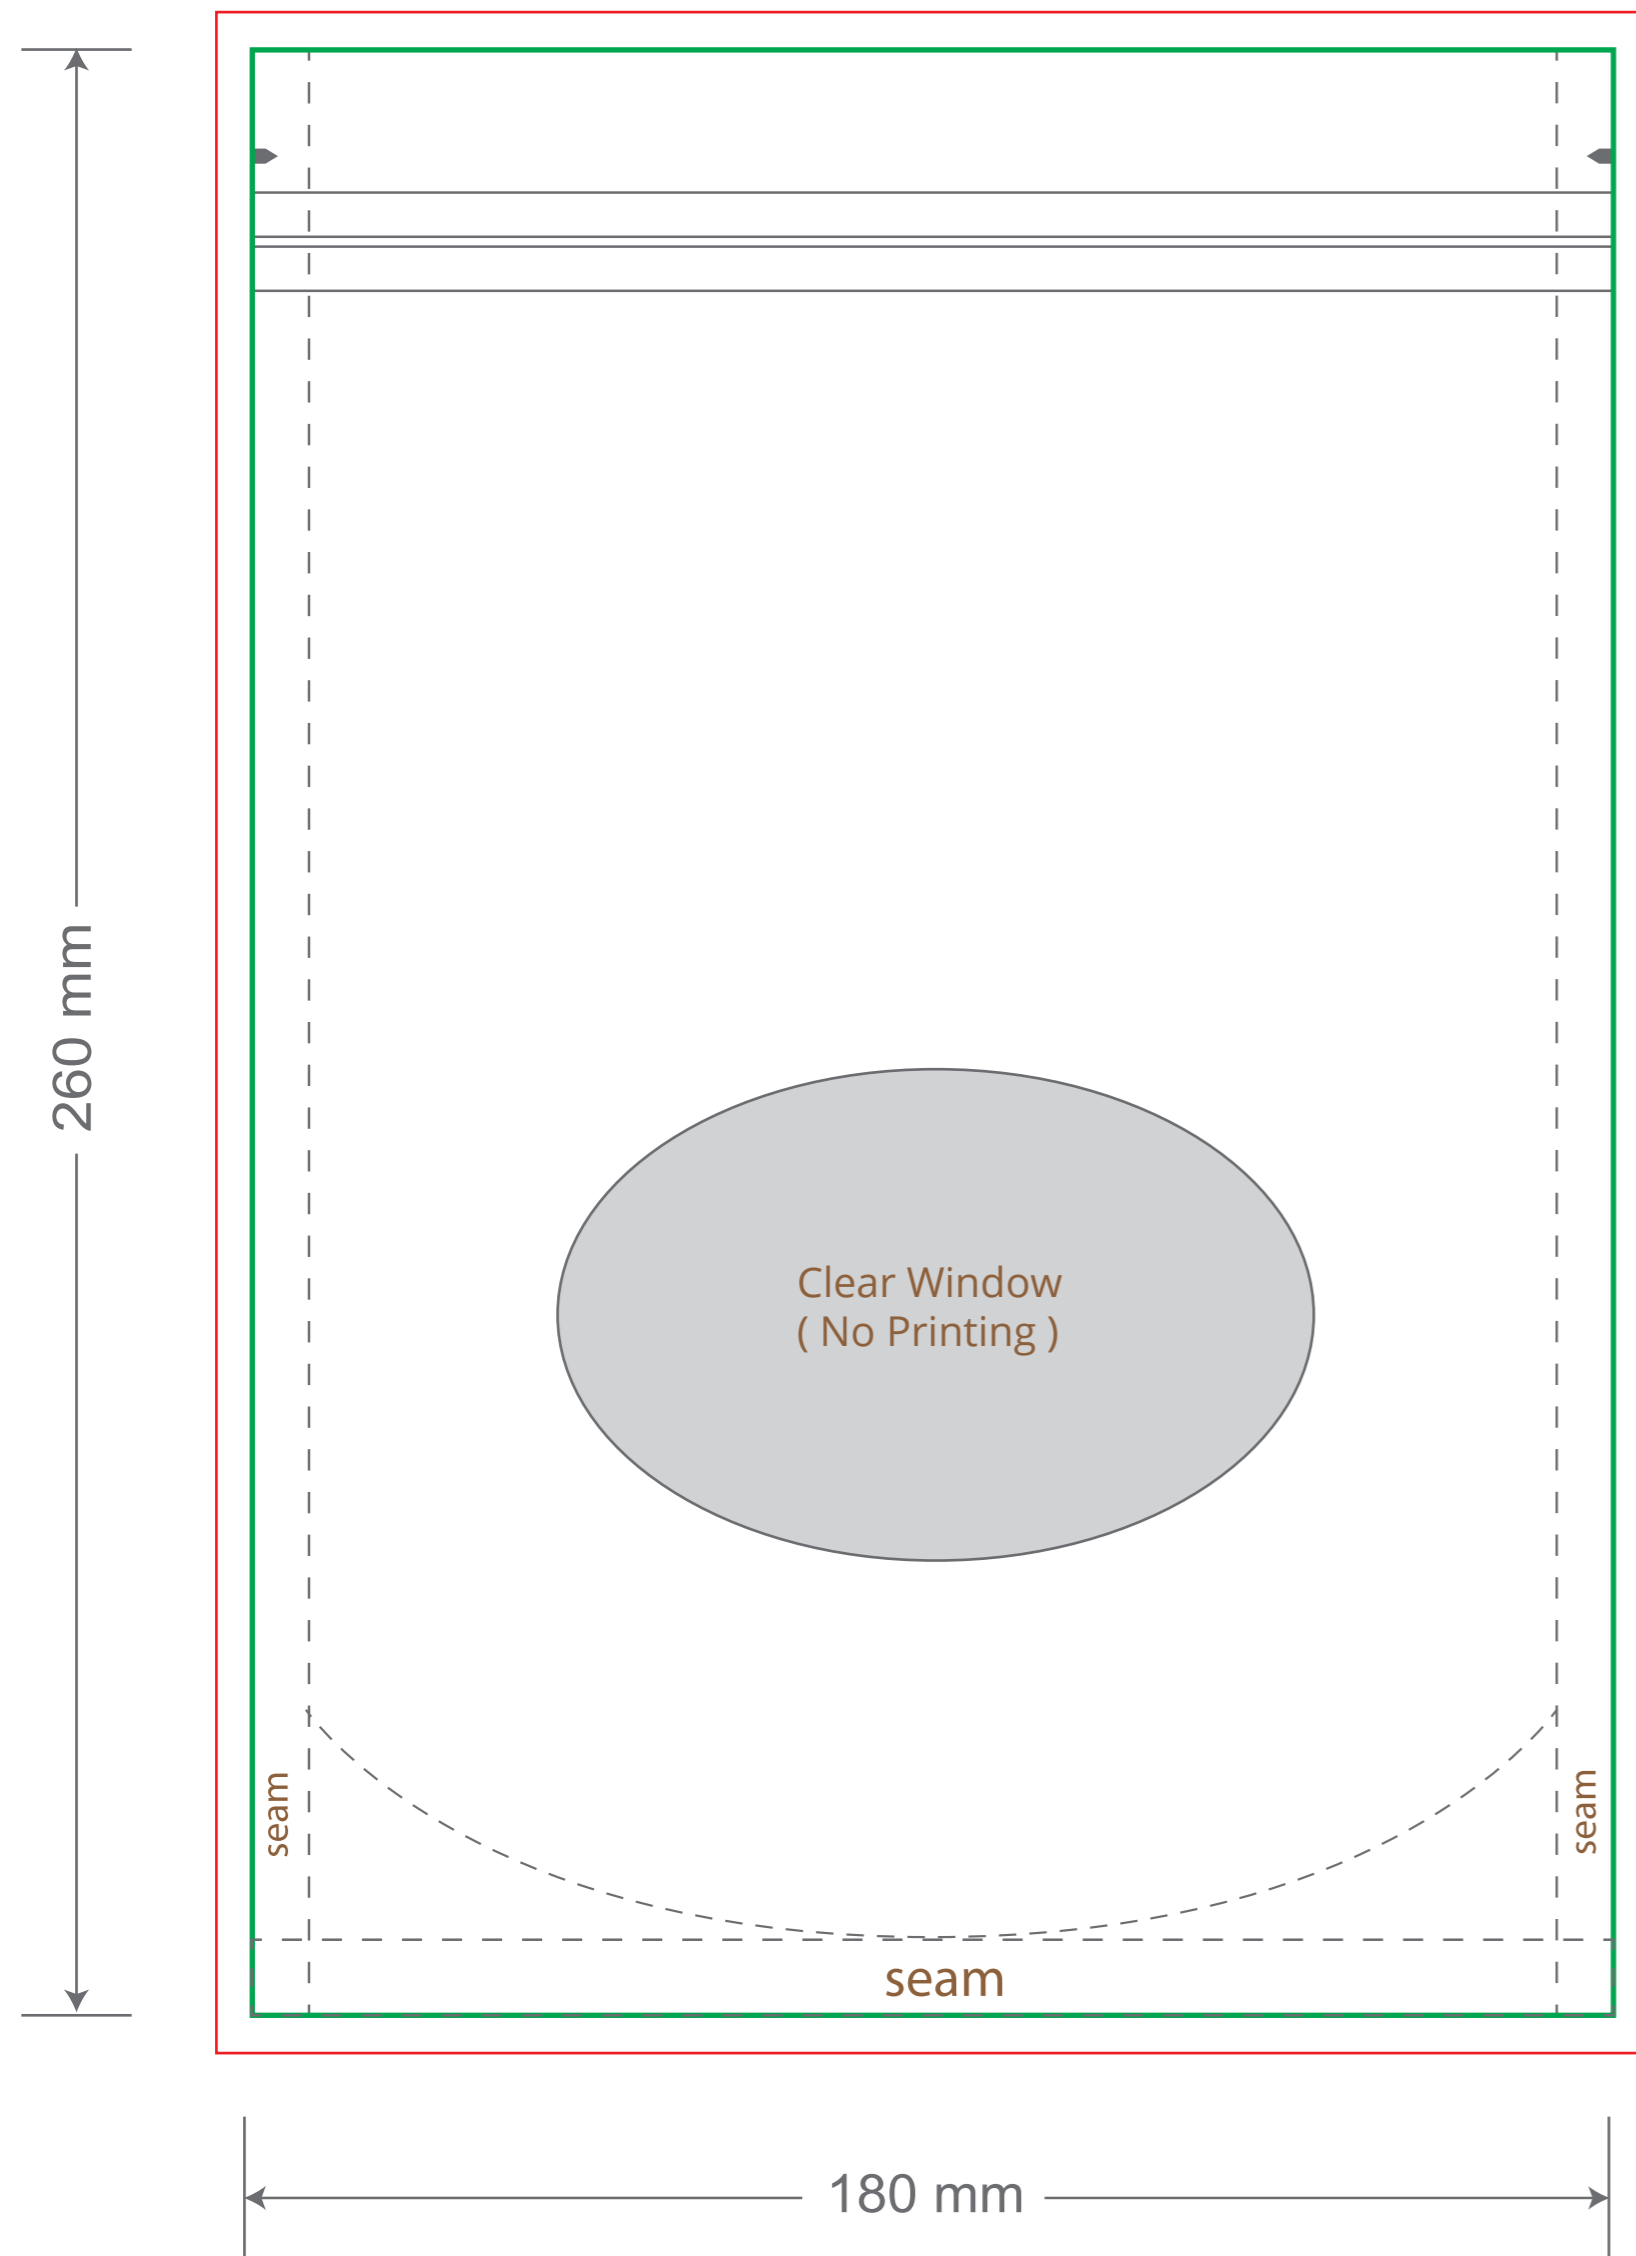

Front

Tear Notch
Zipper

Back

Tear Notch
Zipper

Green area is the bag area can with printing, except the window area.
Red area is the bleed area, please extend your artwork outside the green area within the red area.