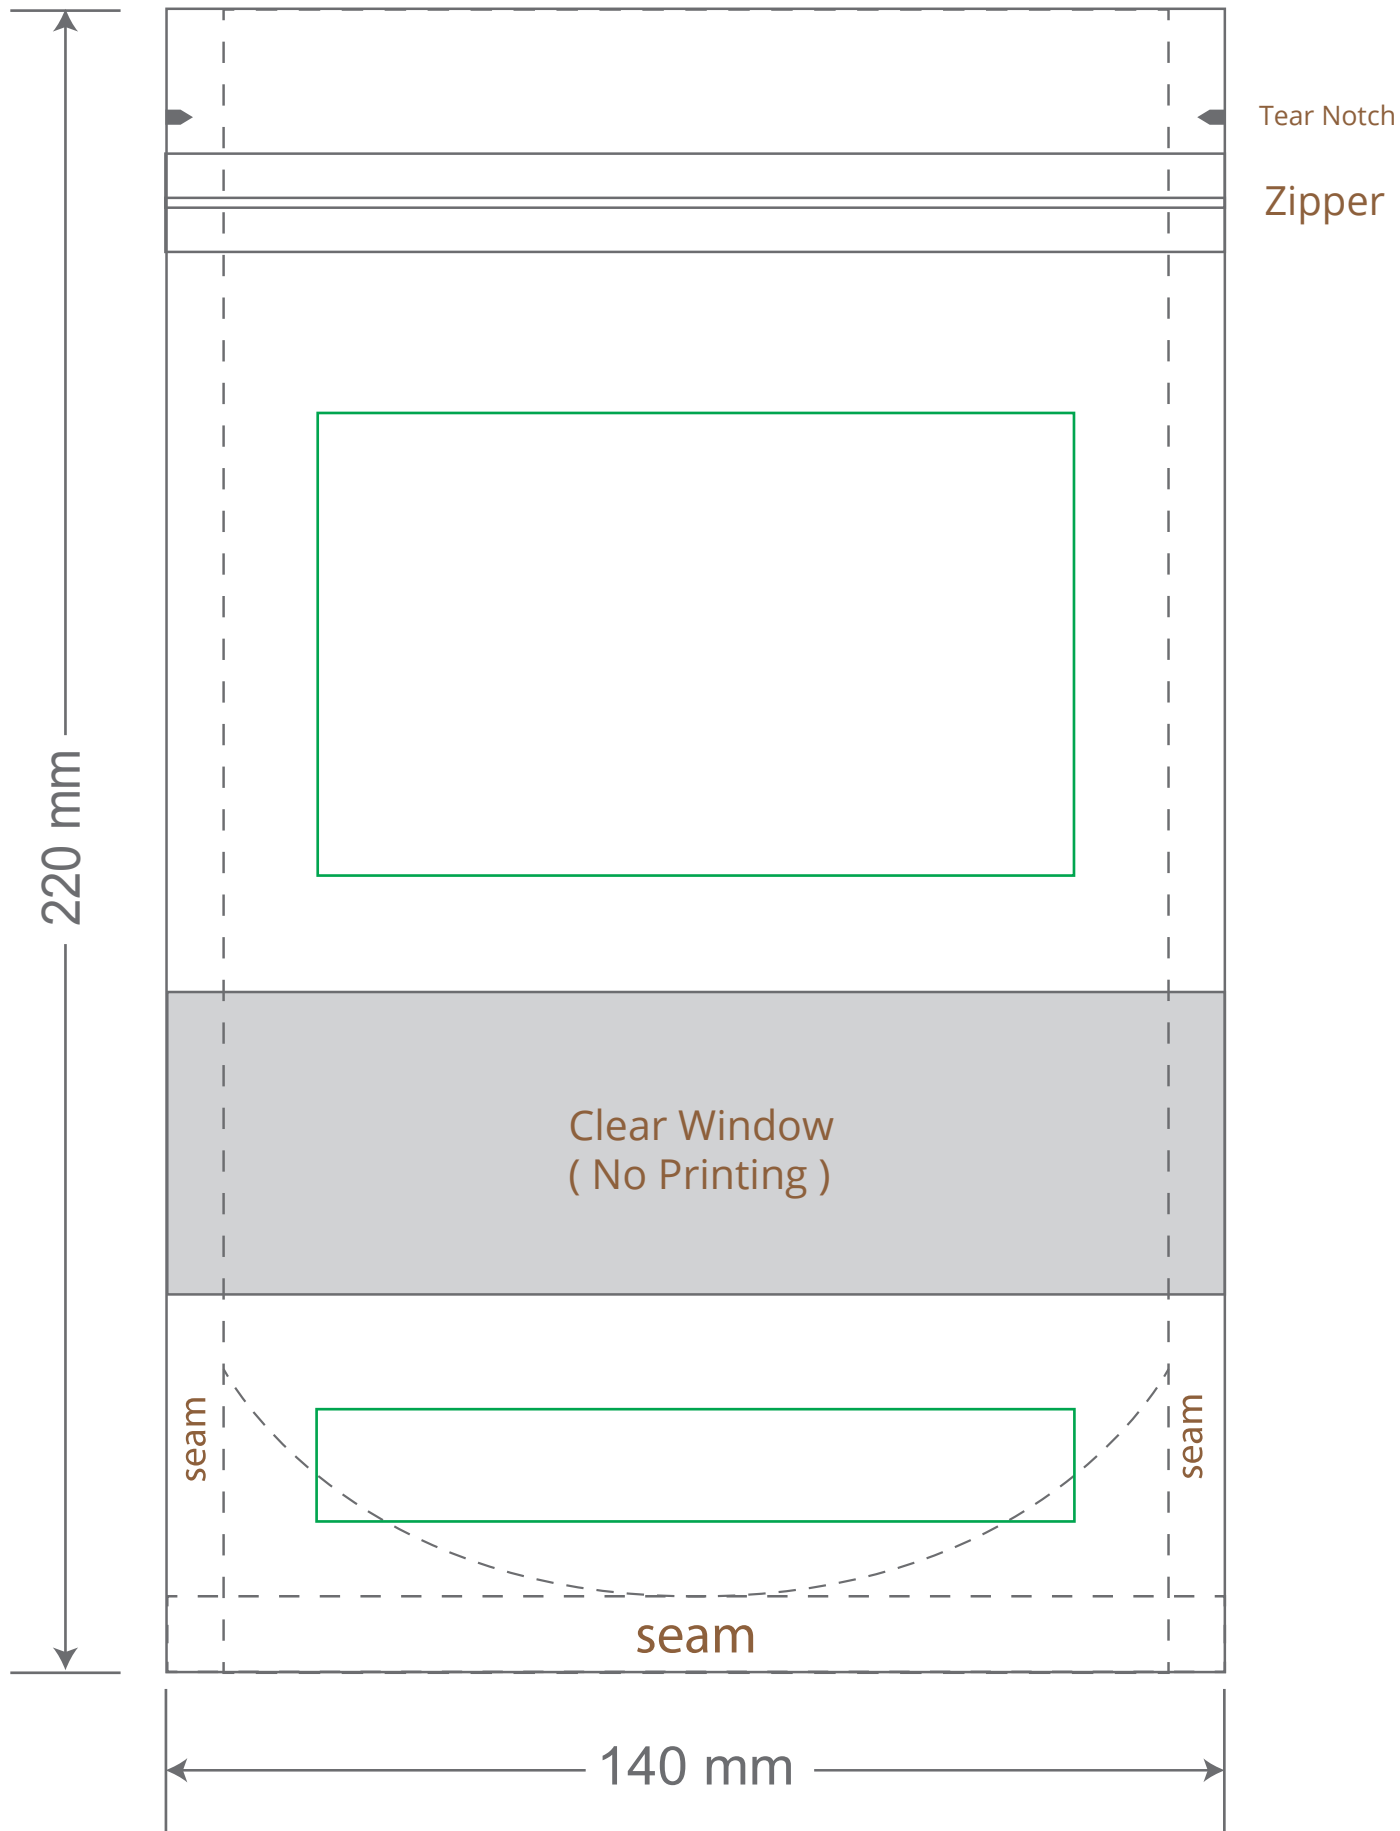

Front

Back

Green area is the bag area is the printing area, artwork with at most 2 colors for silkscreen printing.

Note: In Silkscreen printing Text font size must be bigger than 11pt can be clearly printed.