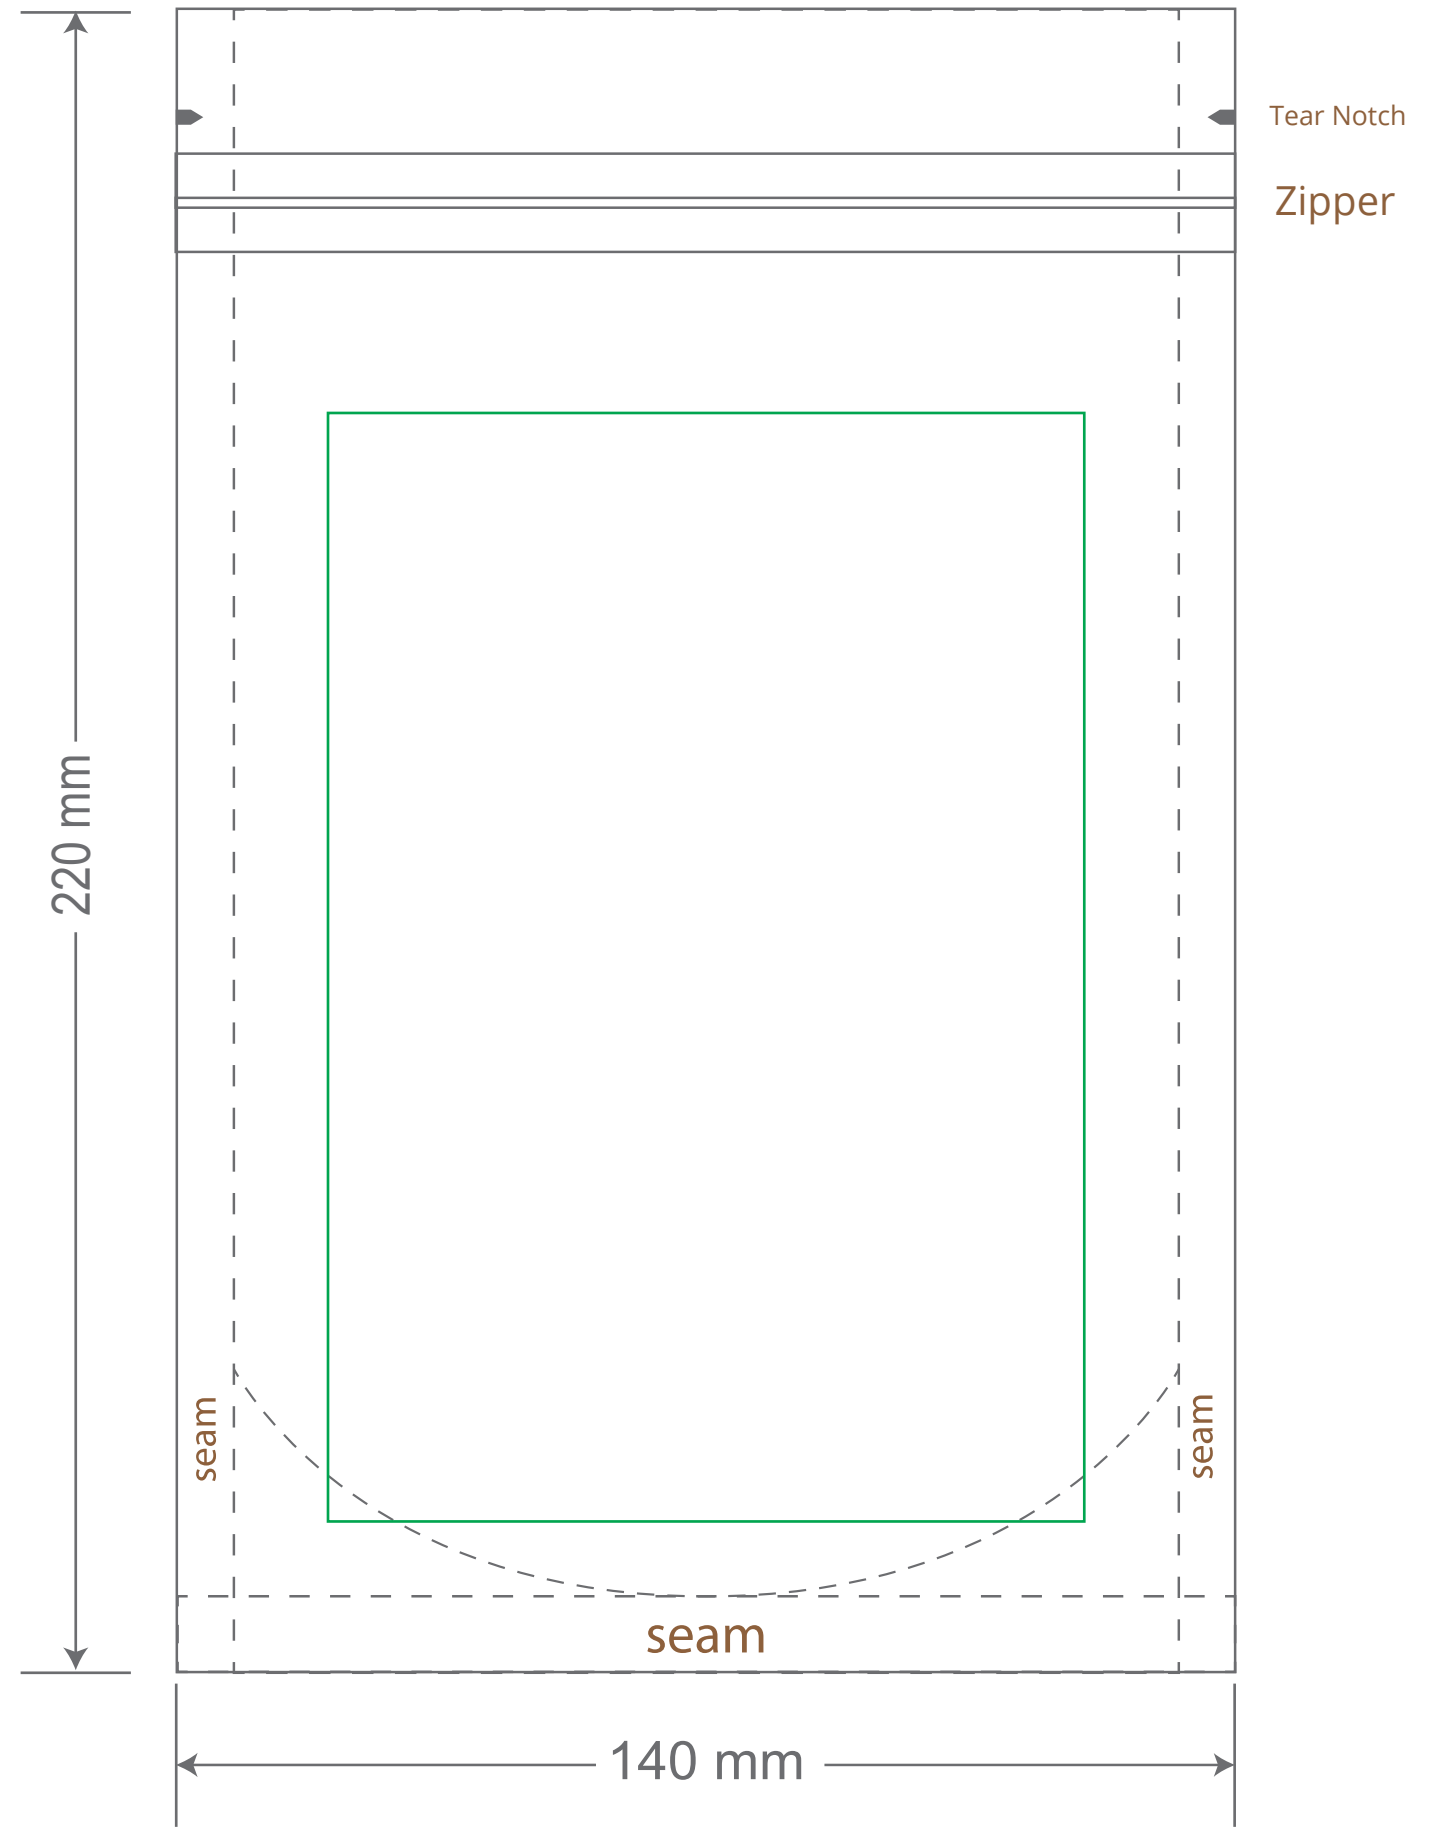

Front

Back

Green area is the bag area is the printing area, artwork with at most 2 colors for silkscreen printing.

Note: In Silkscreen printing Text font size must be bigger than 11pt can be clearly printed.