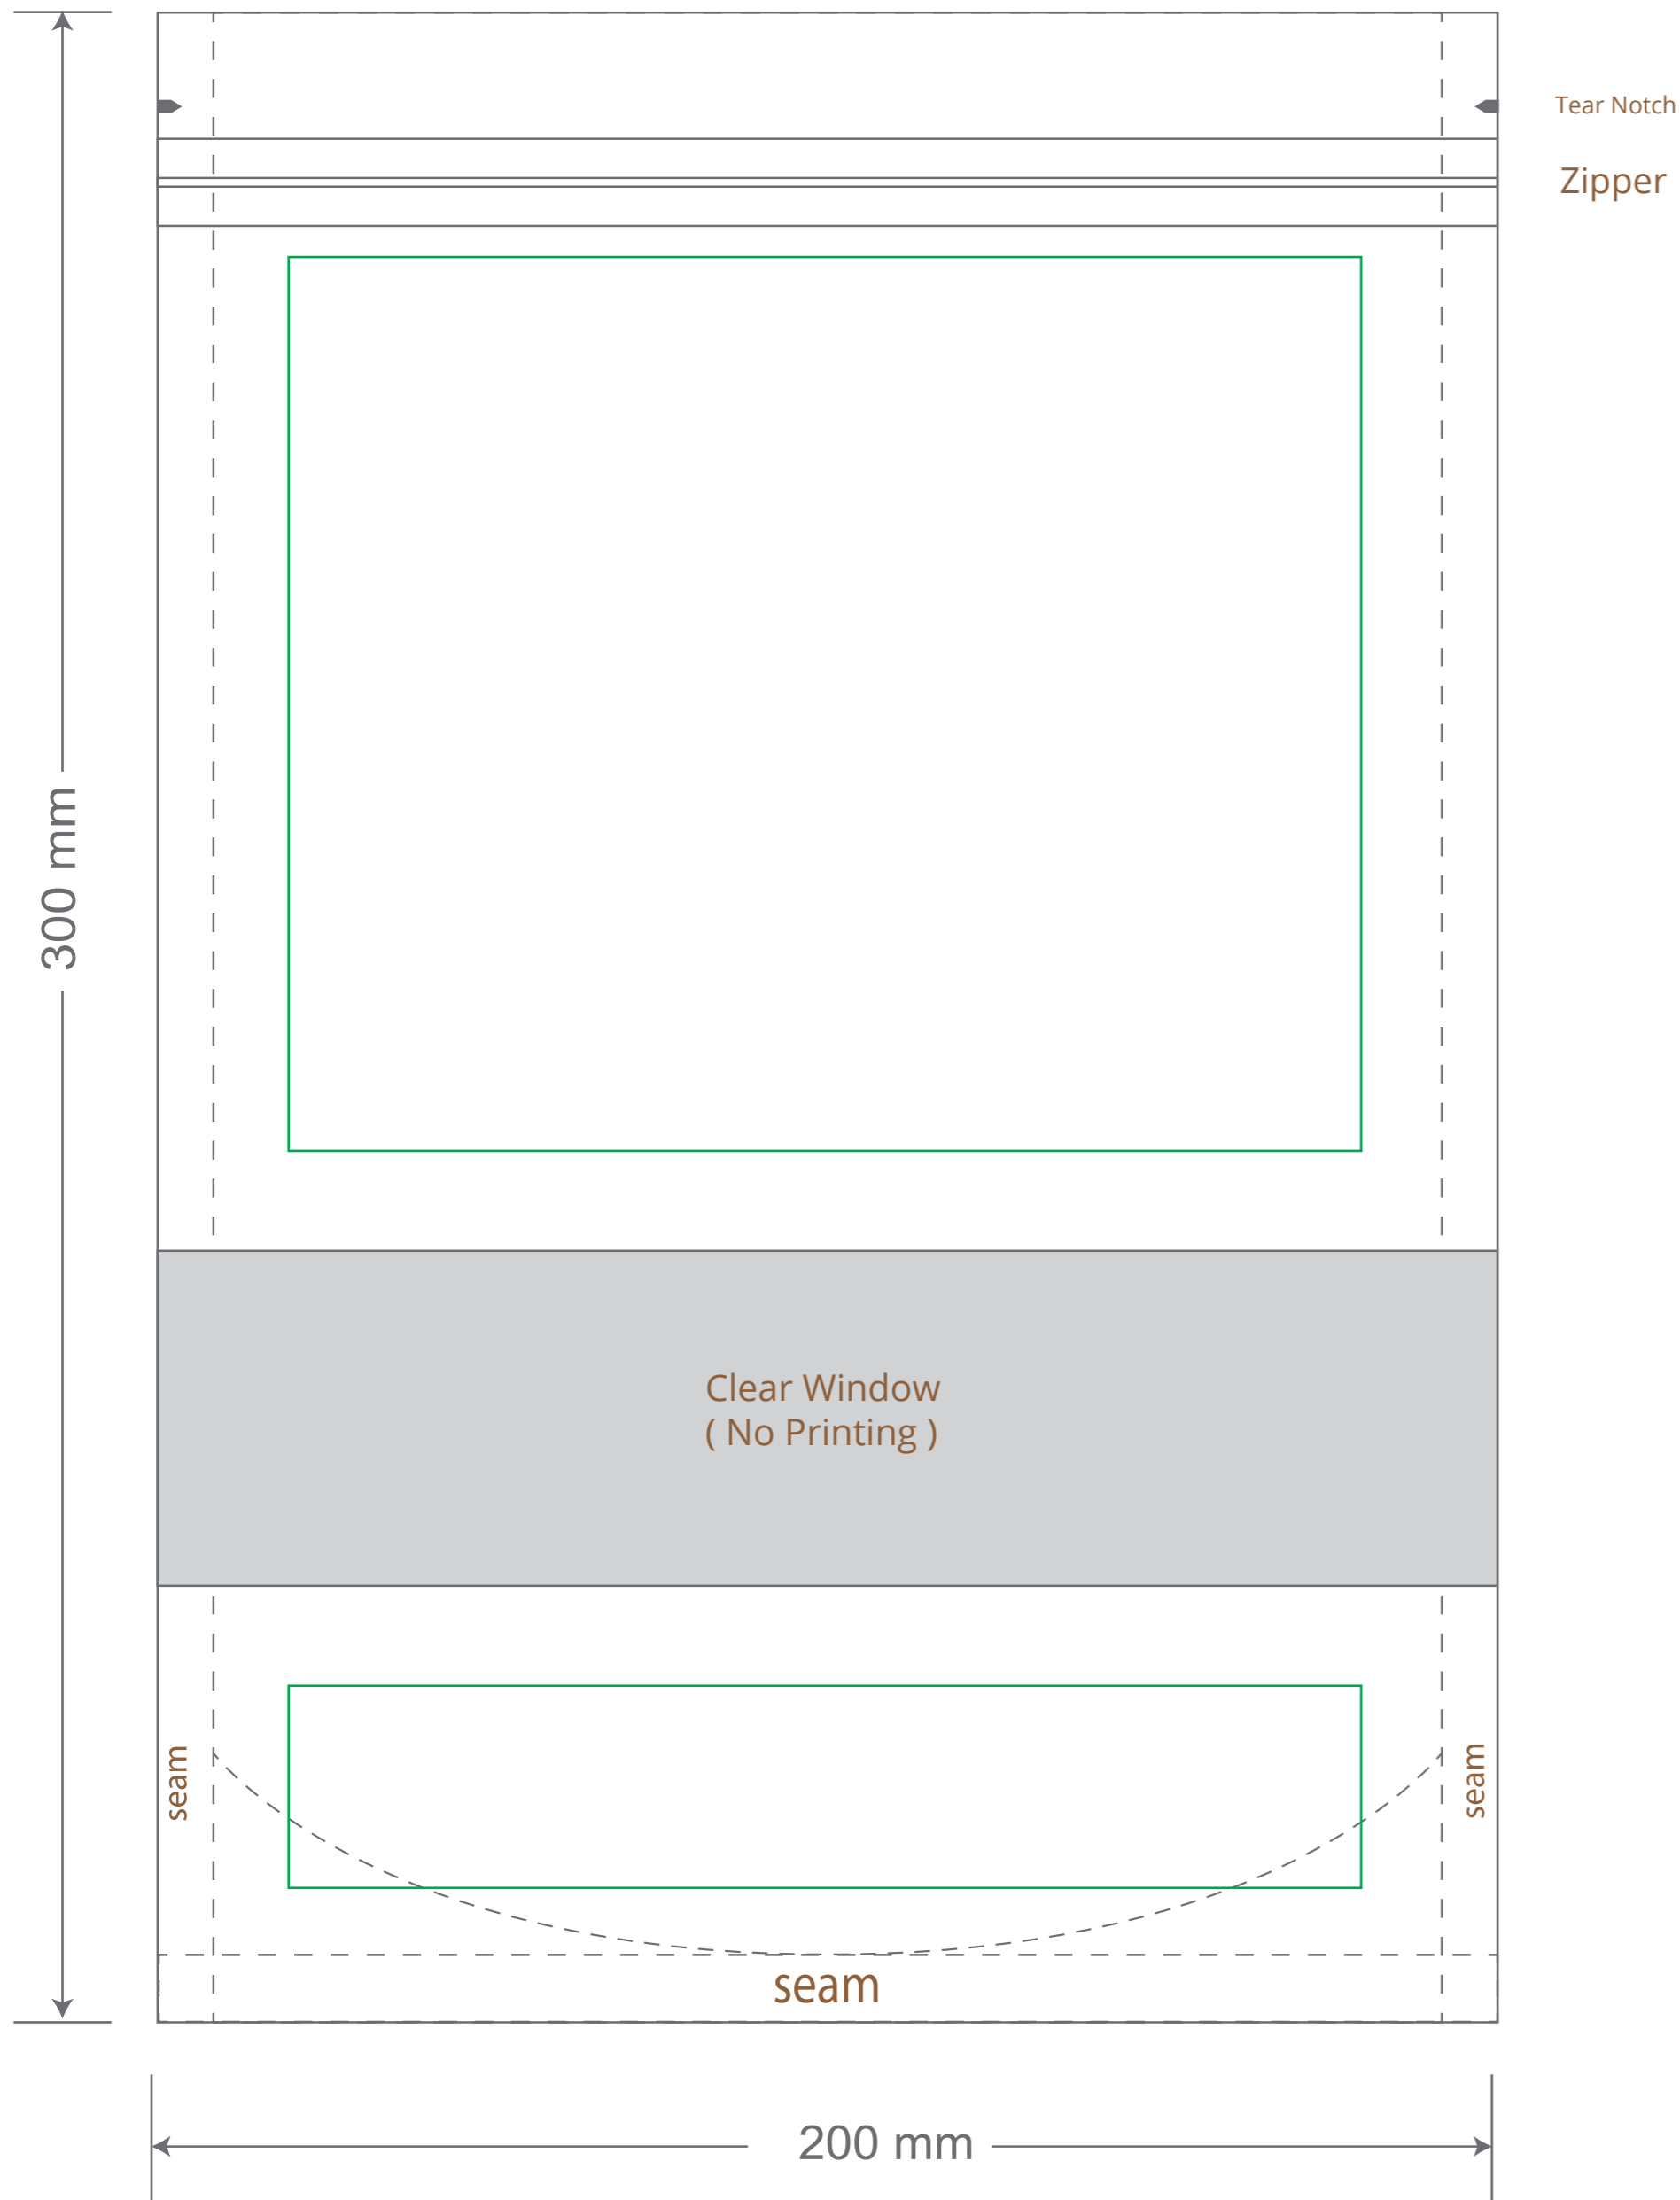

Front

Back

Green area is the bag area is the printing area, artwork with at most 2 colors for silkscreen printing.

Note: In Silkscreen printing Text font size must be bigger than 11pt can be clearly printed.