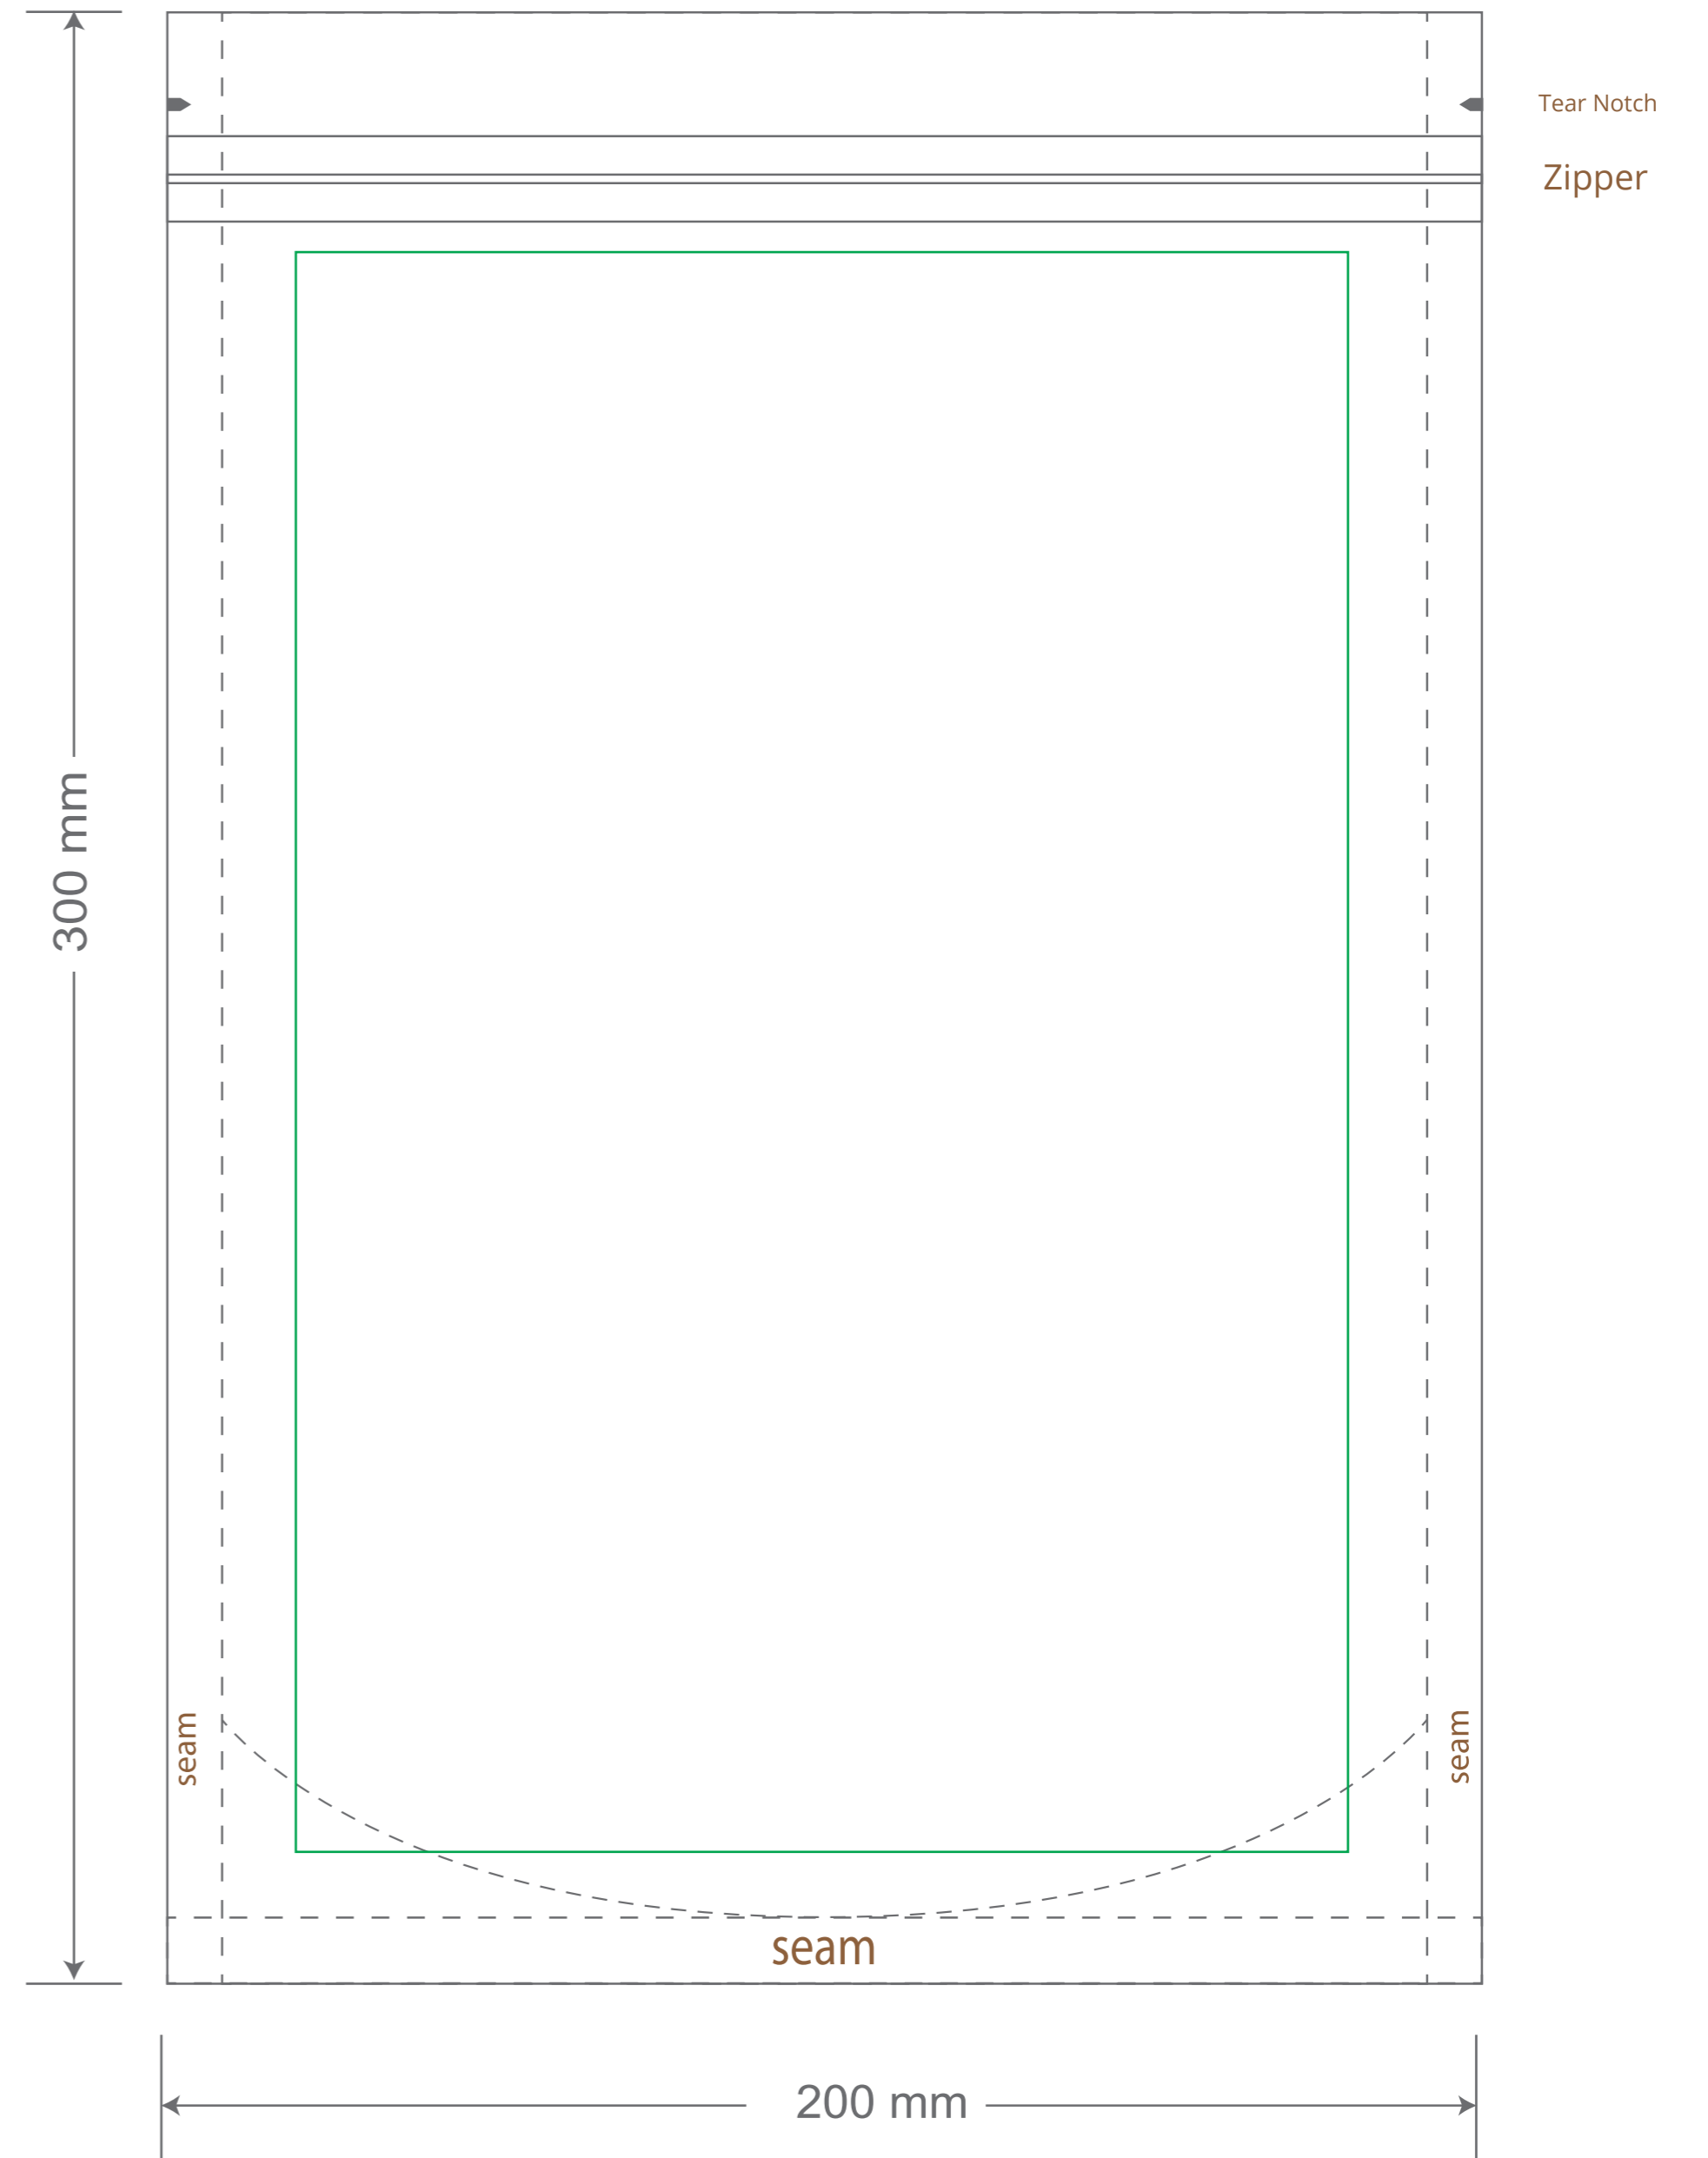

Front

Back

Green area is the bag area is the printing area, artwork with at most 2 colors for silkscreen printing.

Note: In Silkscreen printing Text font size must be bigger than 11pt can be clearly printed.