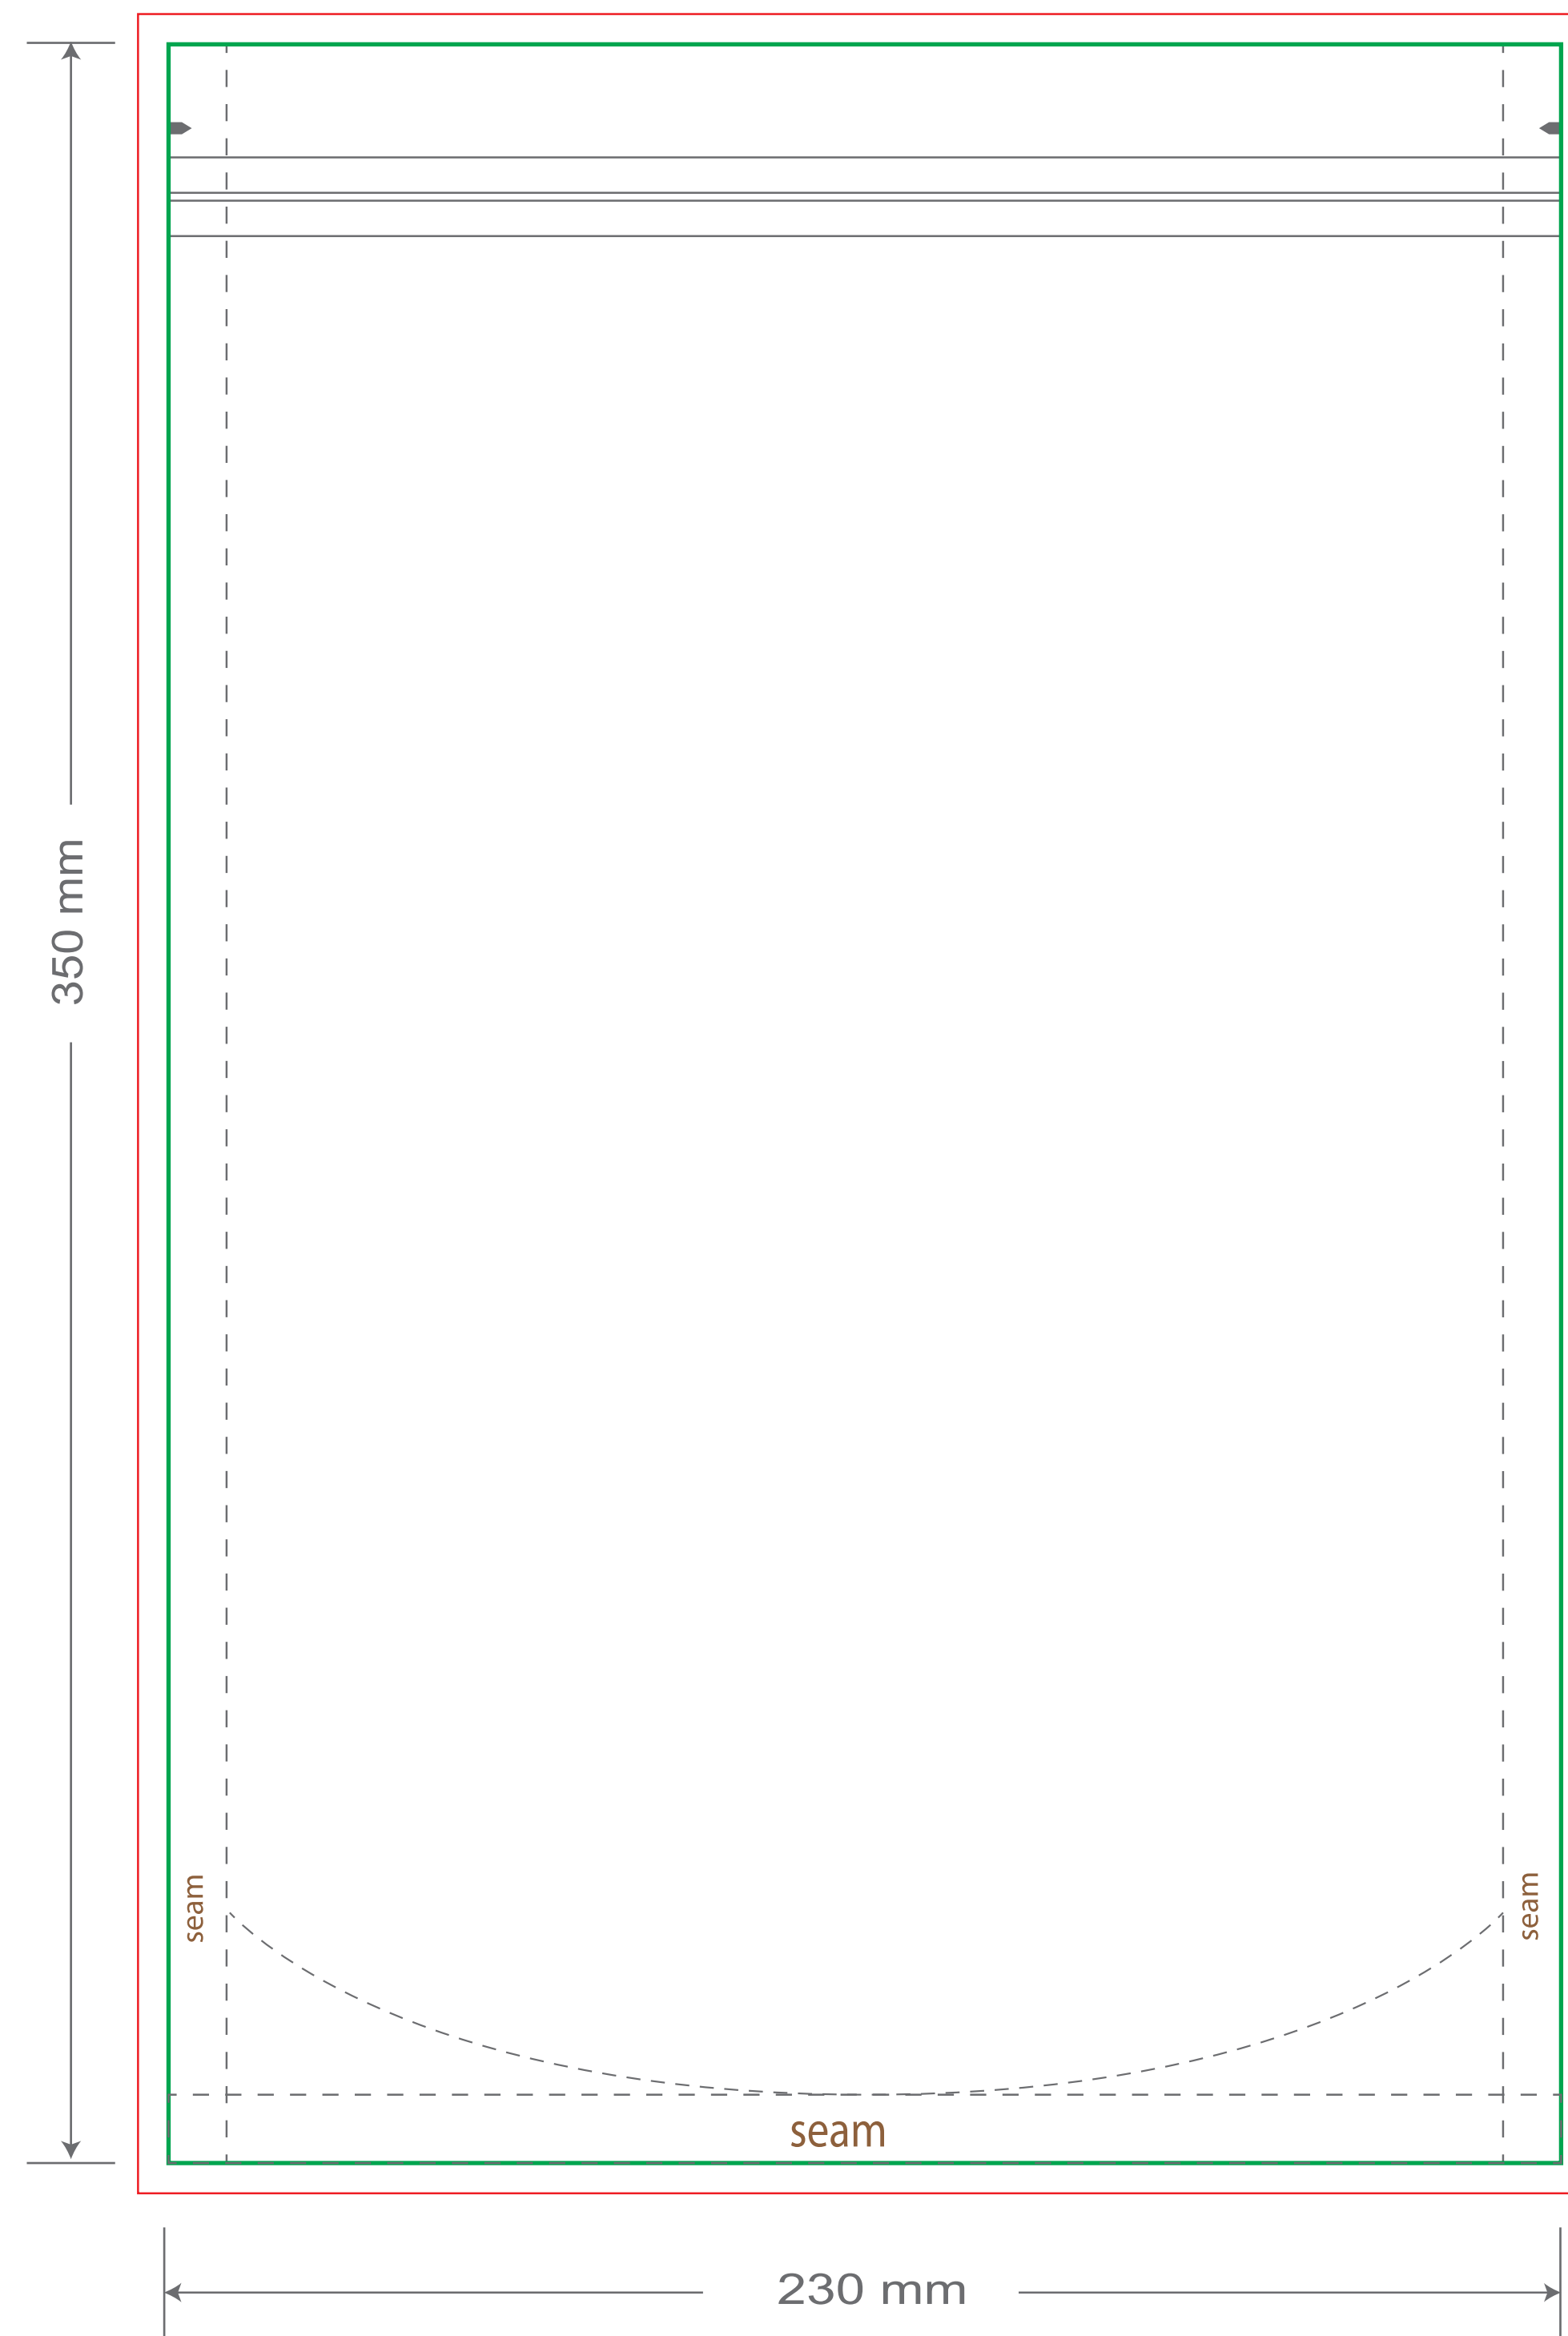

Front

Tear Notch

Zipper

Back

Tear Notch

Zipper

Green area is the bag area can with printing, except the window area.

Red area is the bleed area, please extend your artwork outside the green area within the red area.