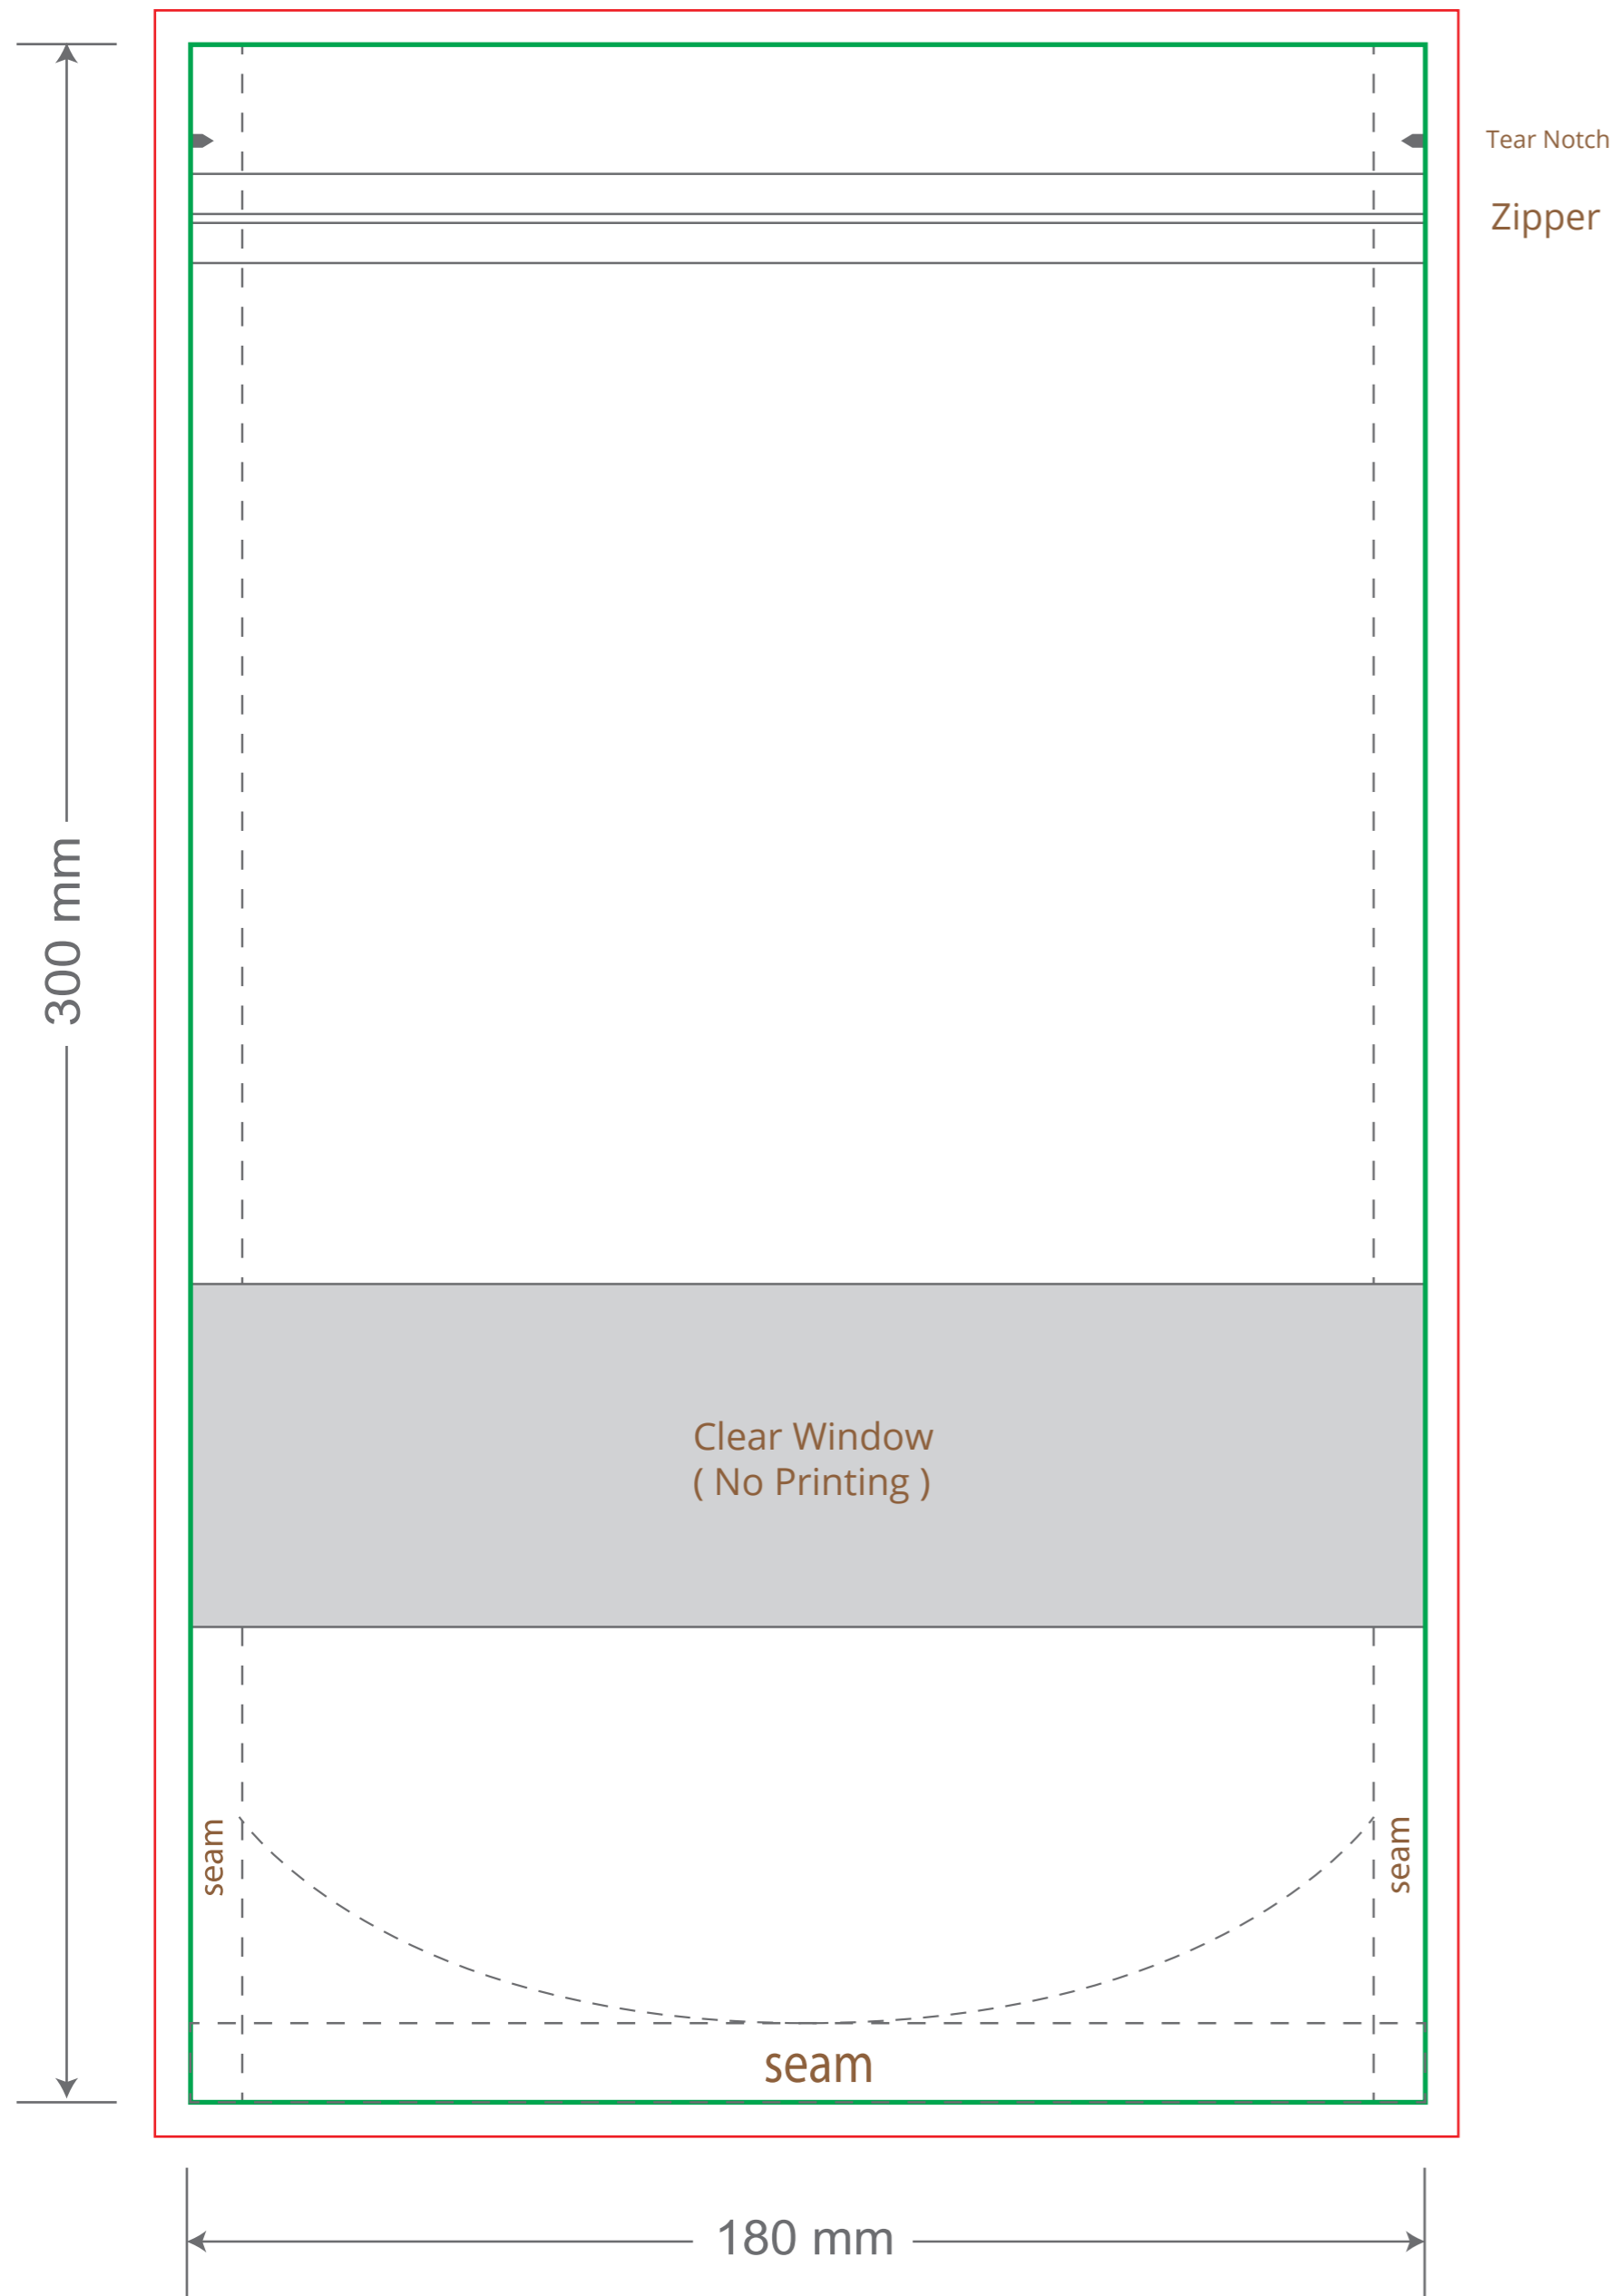

Front

Back

Green area is the bag area can with printing, except the window area.

Red area is the bleed area, please extend your artwork outside the green area within the red area.