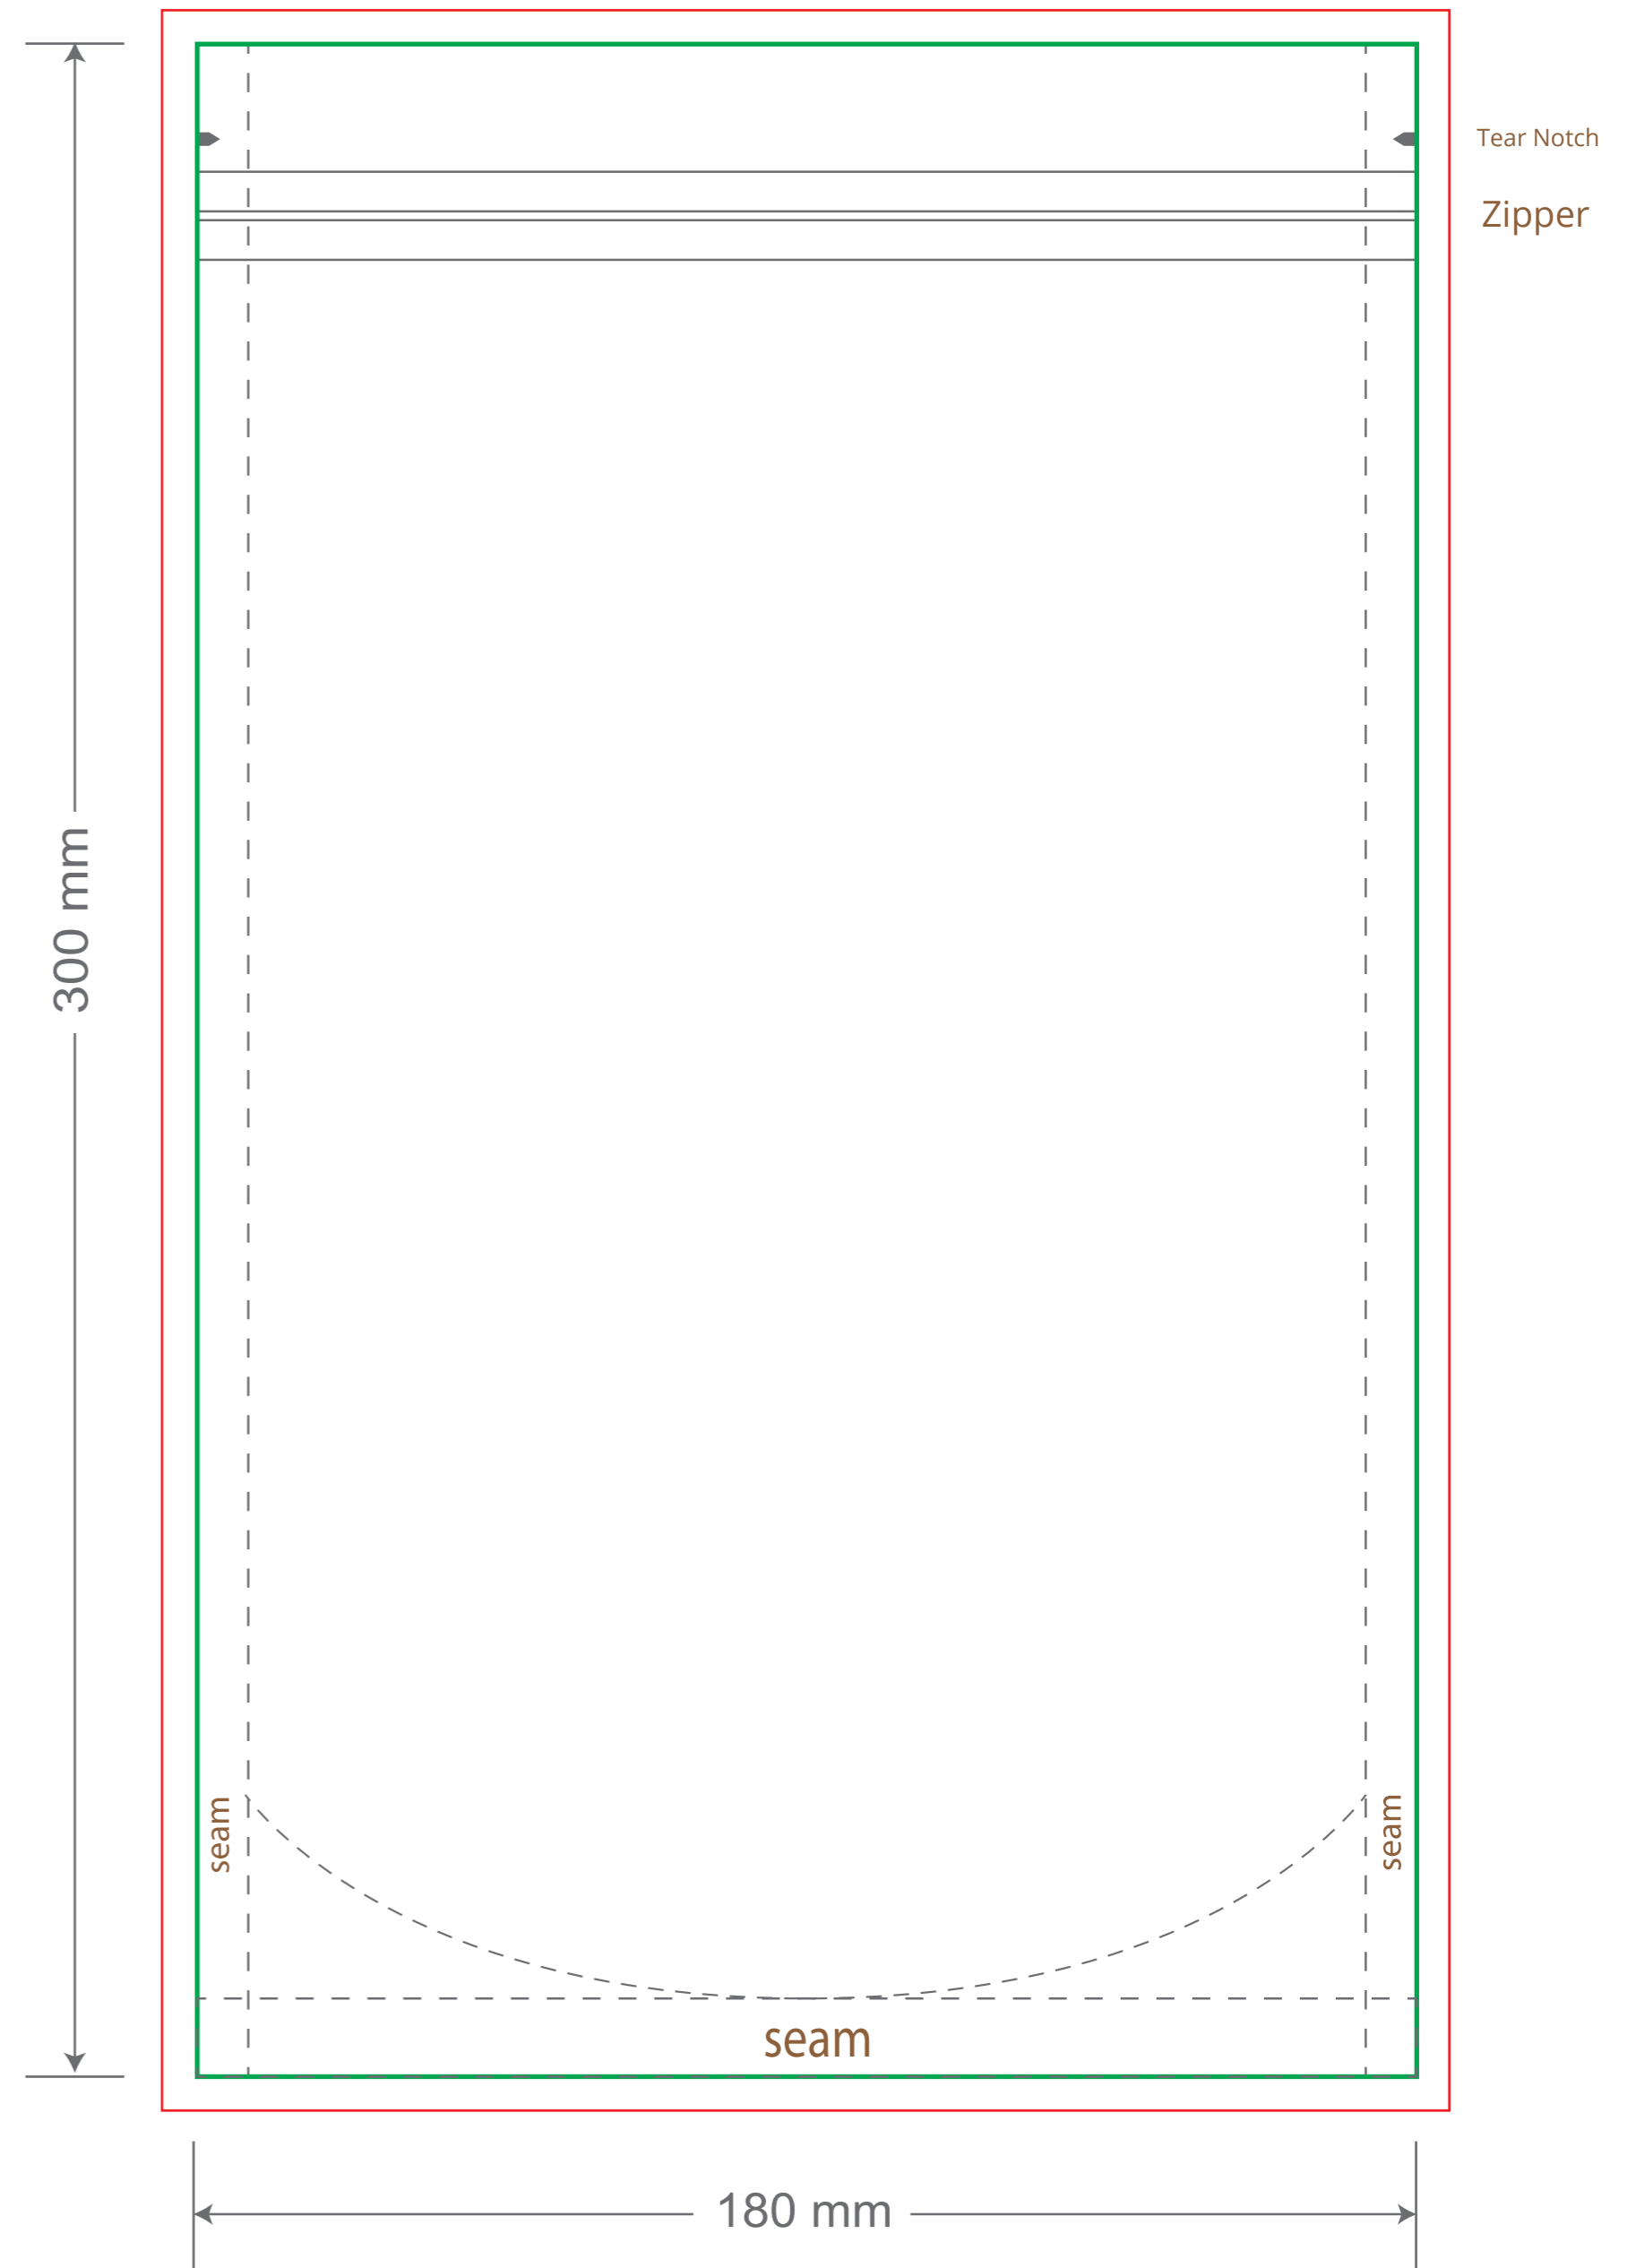

Front

Back

Green area is the bag area can with printing, except the window area.

Red area is the bleed area, please extend your artwork outside the green area within the red area.