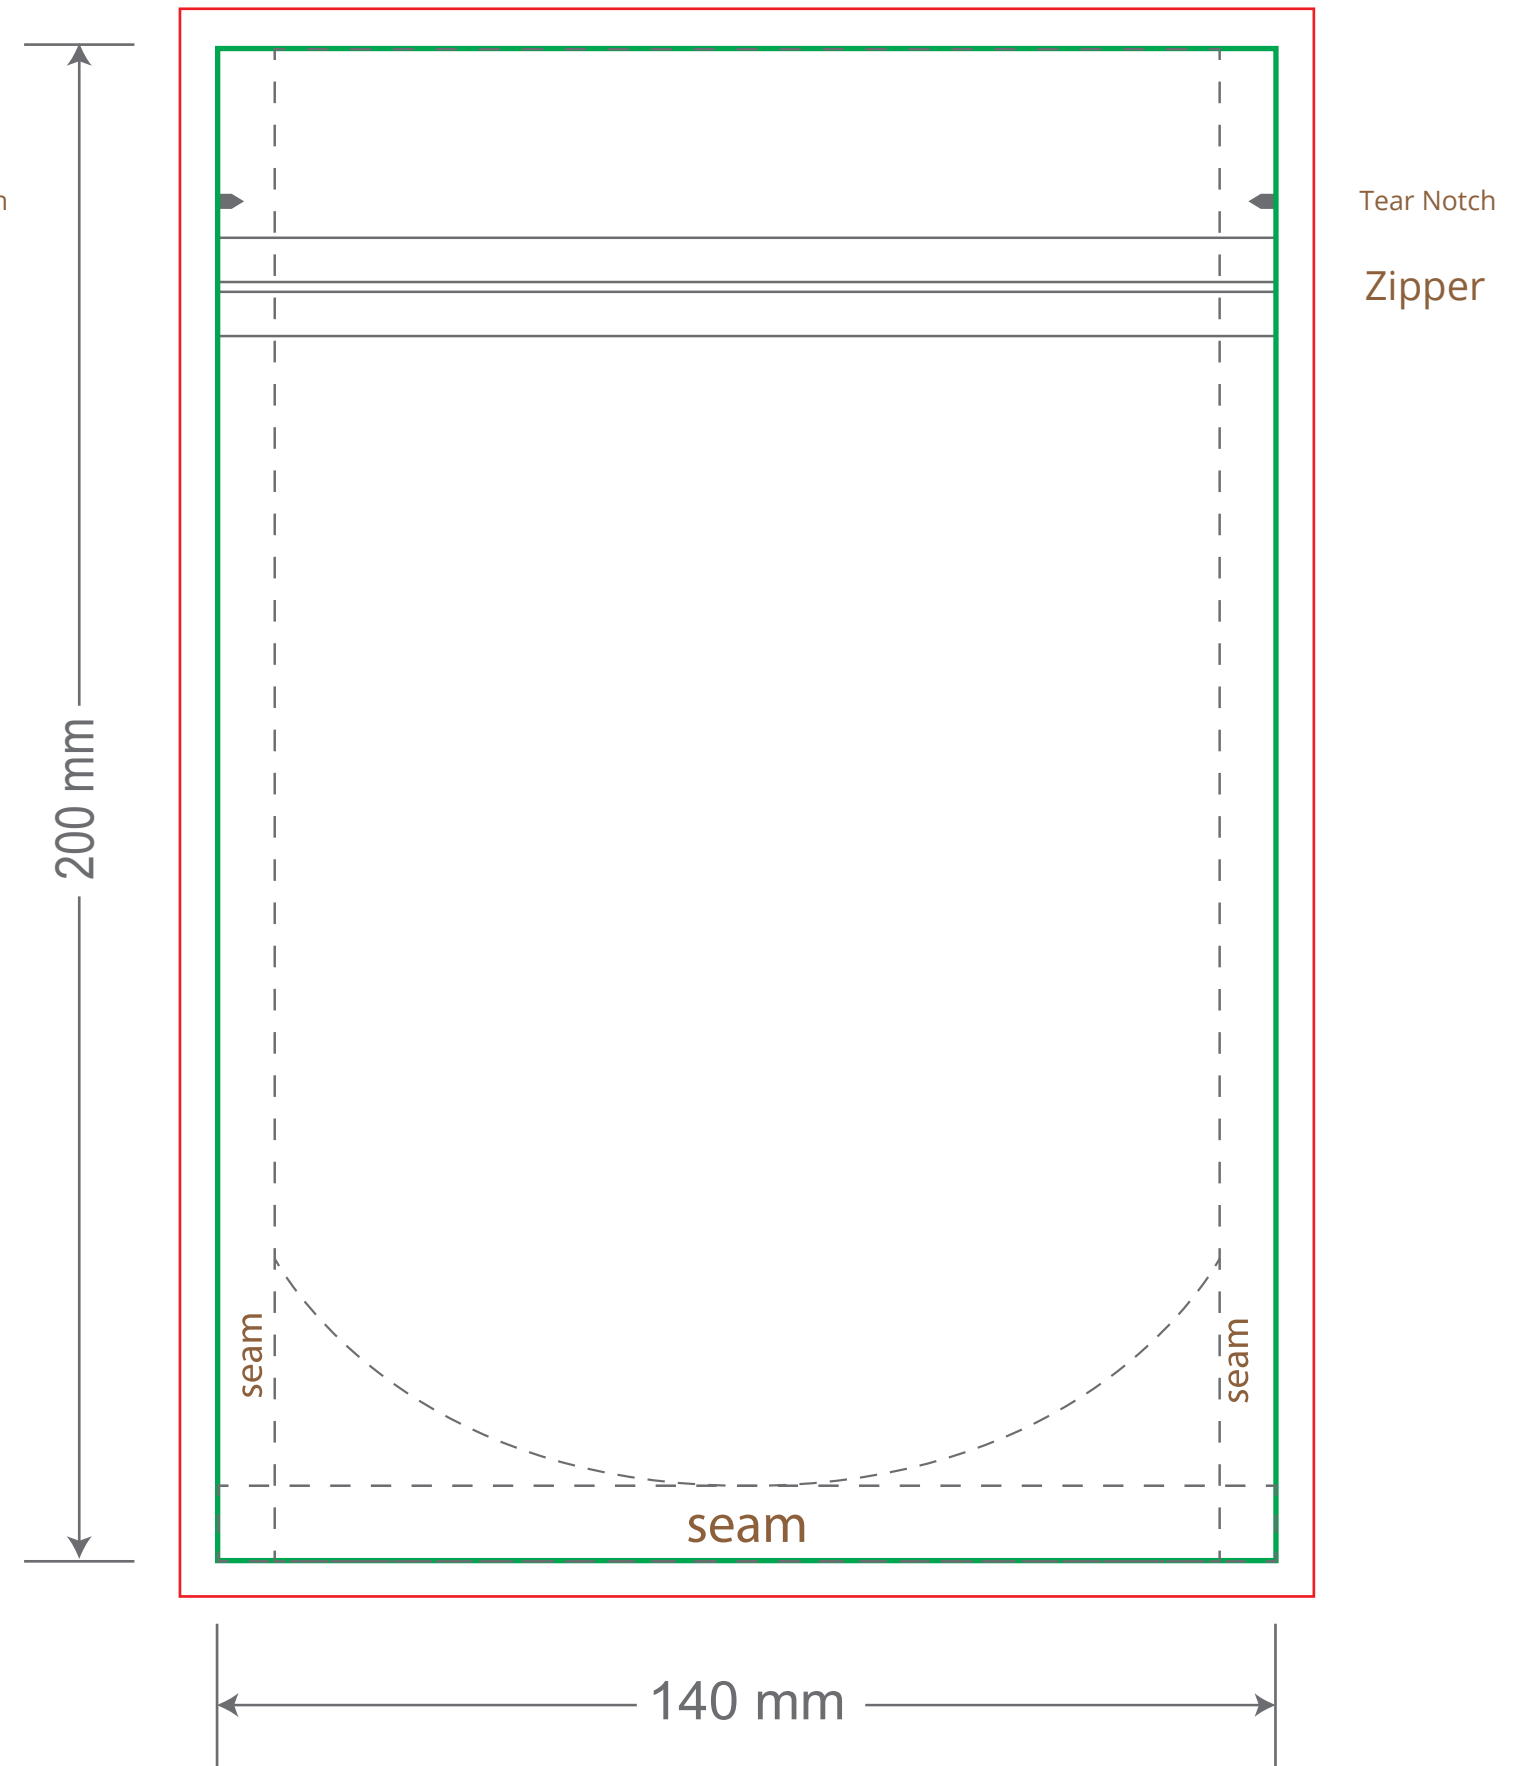

# Front

# Back

Green area is the bag area can with printing, except the window area.

Red area is the bleed area, please extend your artwork outside the green area within the red area.