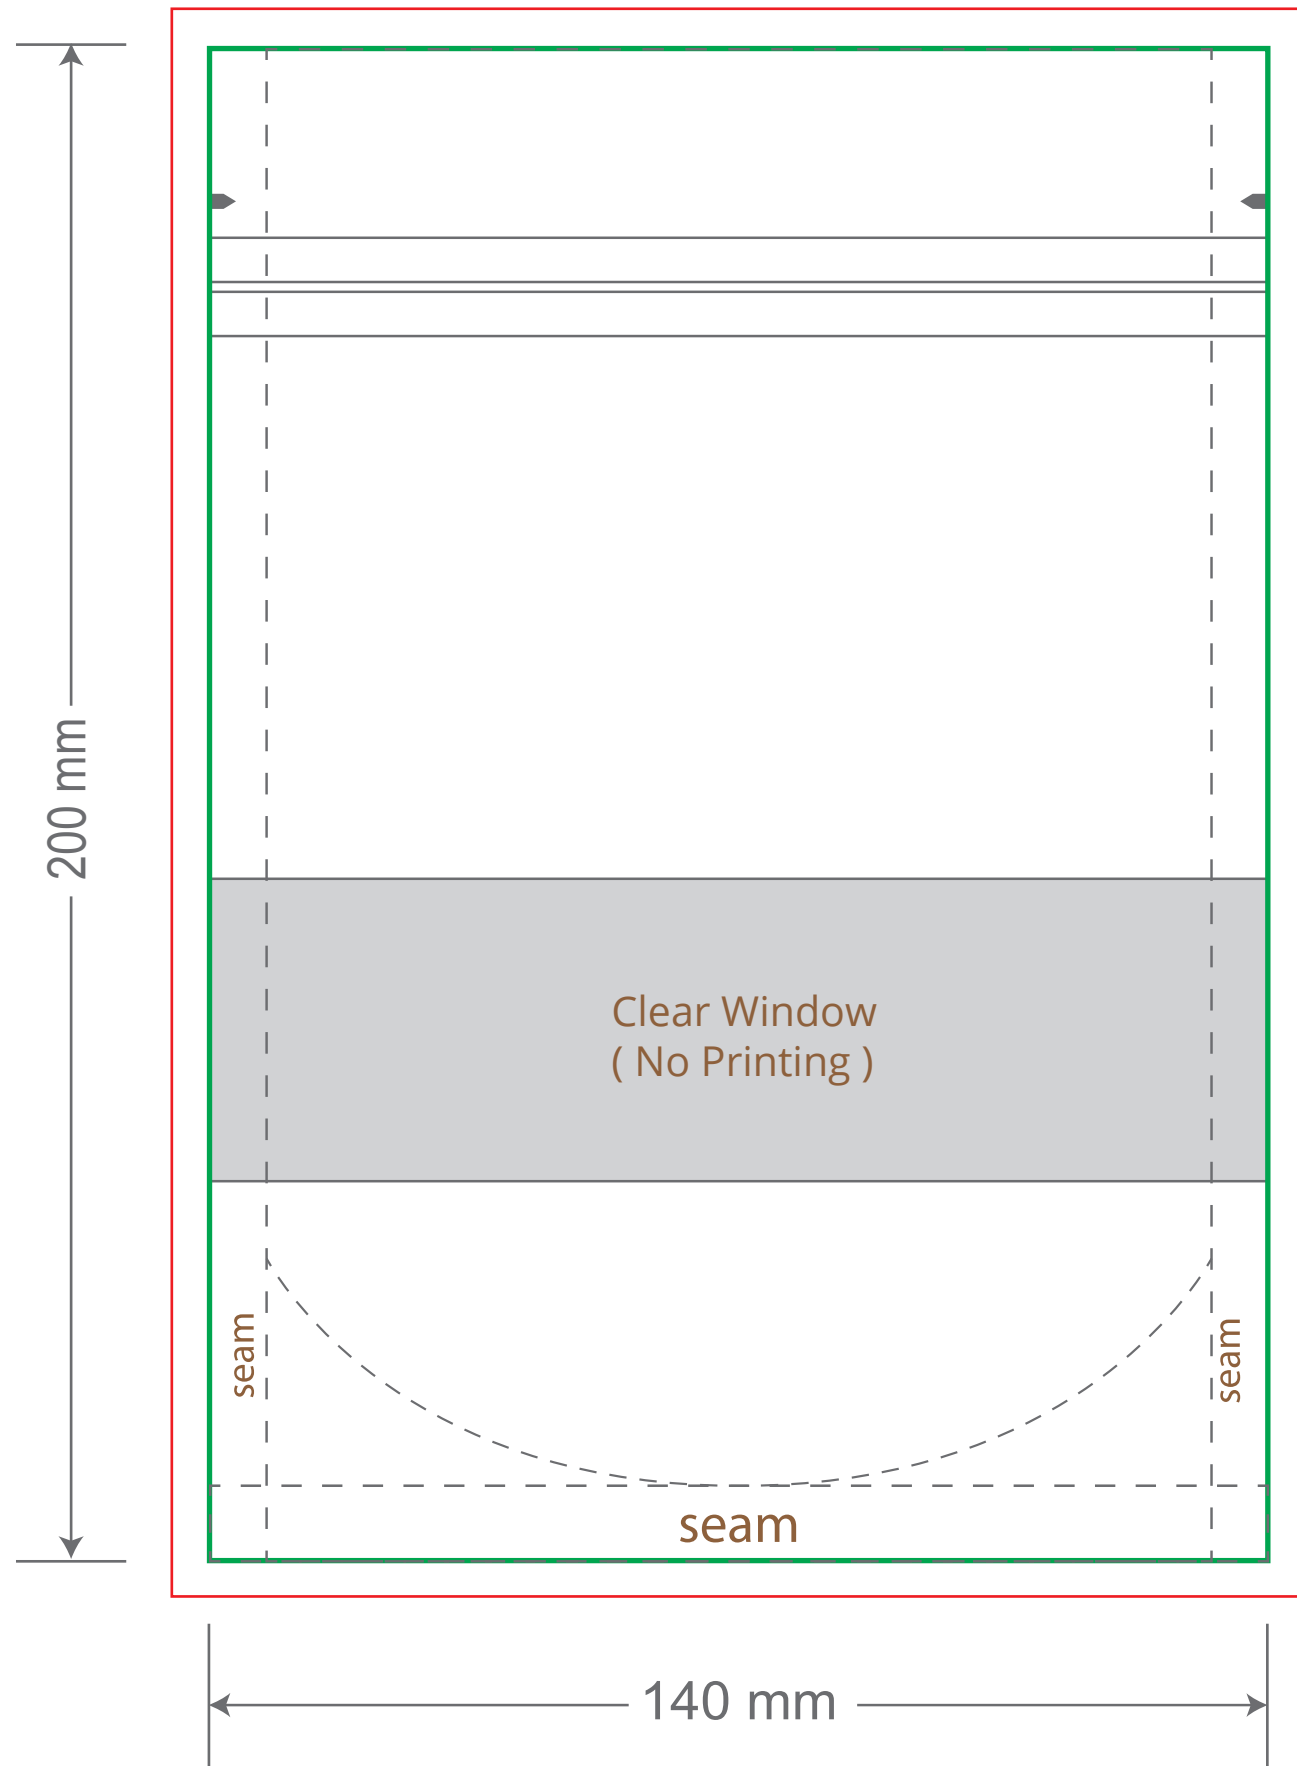

# Front

# Back

Green area is the bag area can with printing, except the window area.

Red area is the bleed area, please extend your artwork outside the green area within the red area.