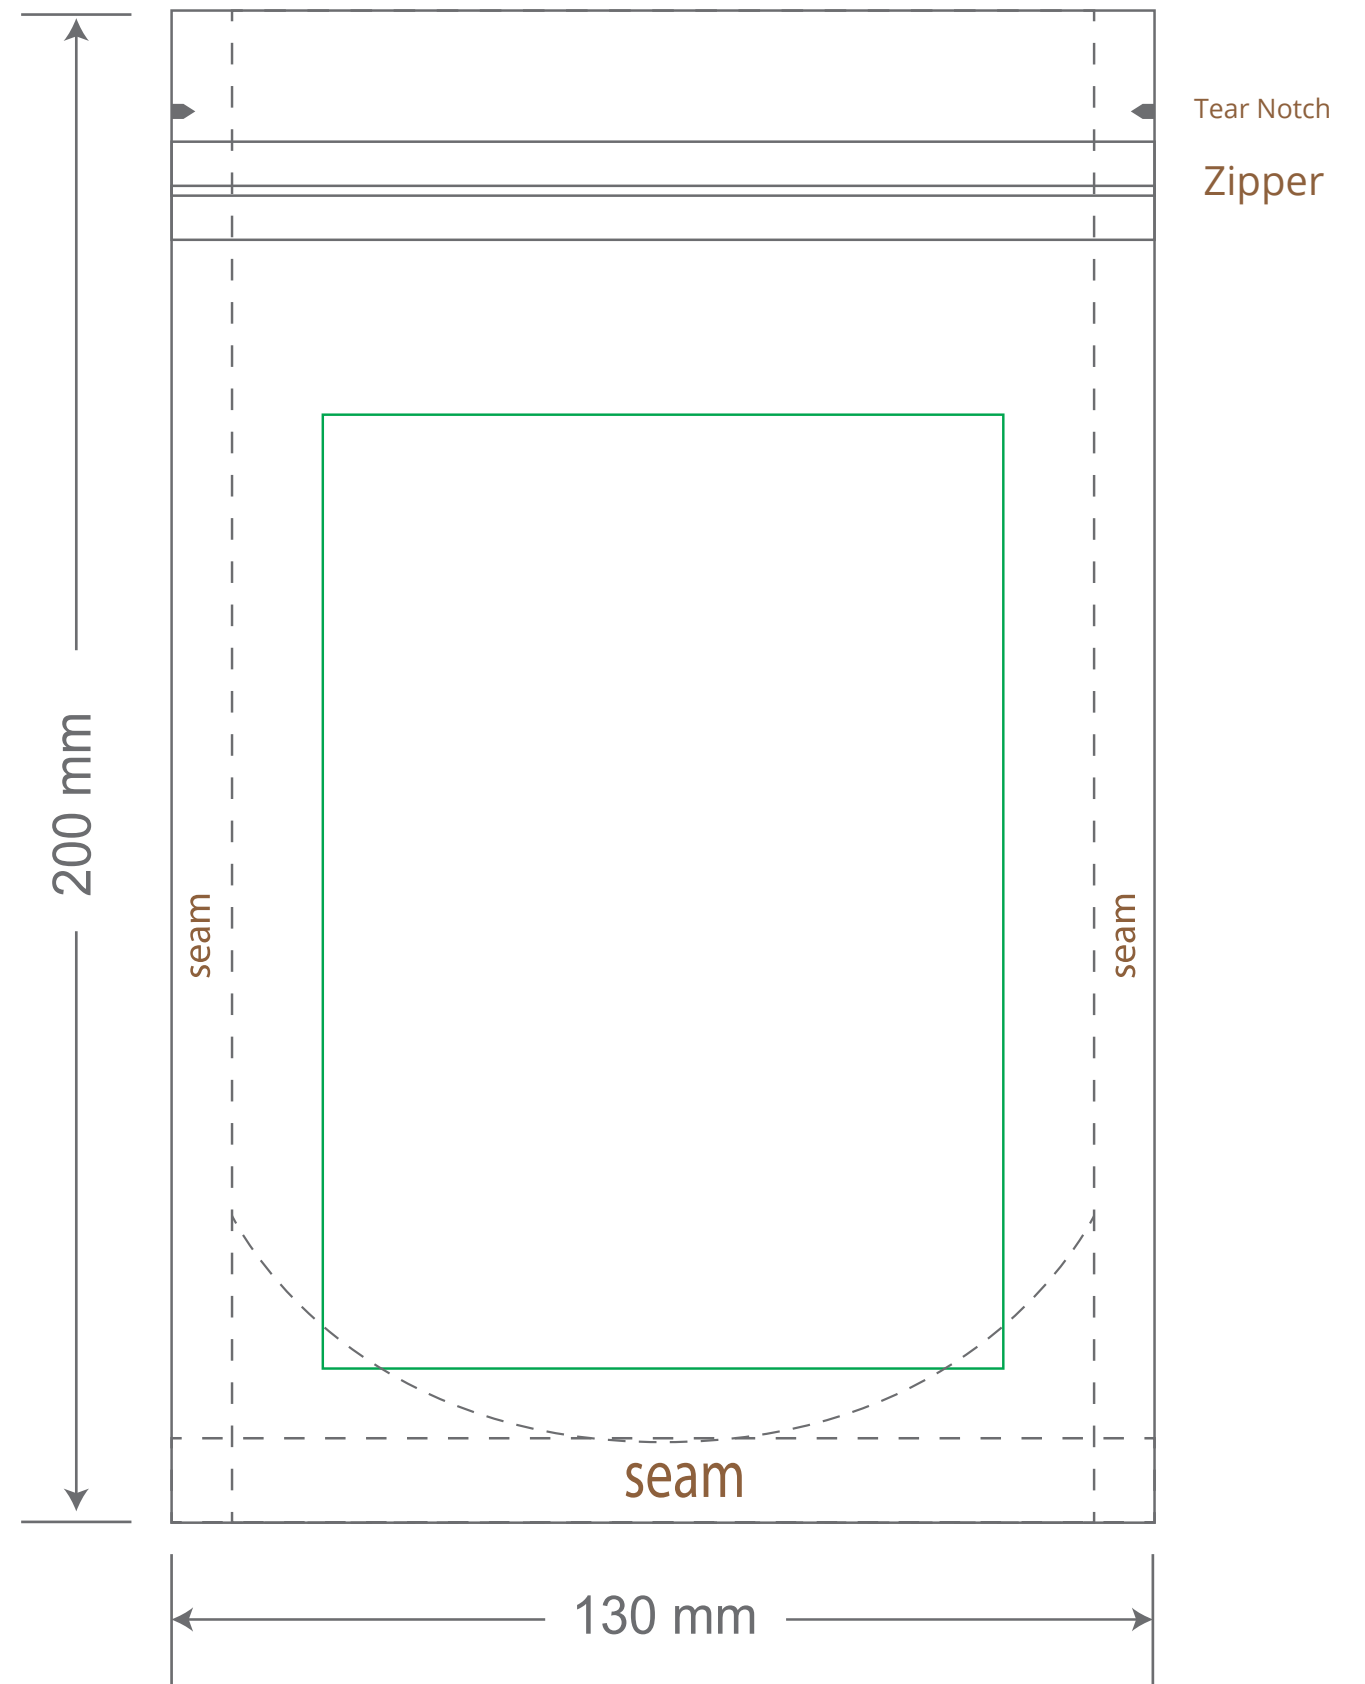

Front

Back

Green area is the bag area is the printing area, artwork with at most 2 colors for silkscreen printing.

Note: In Silkscreen printing Text font size must be bigger than 11pt can be clearly printed.