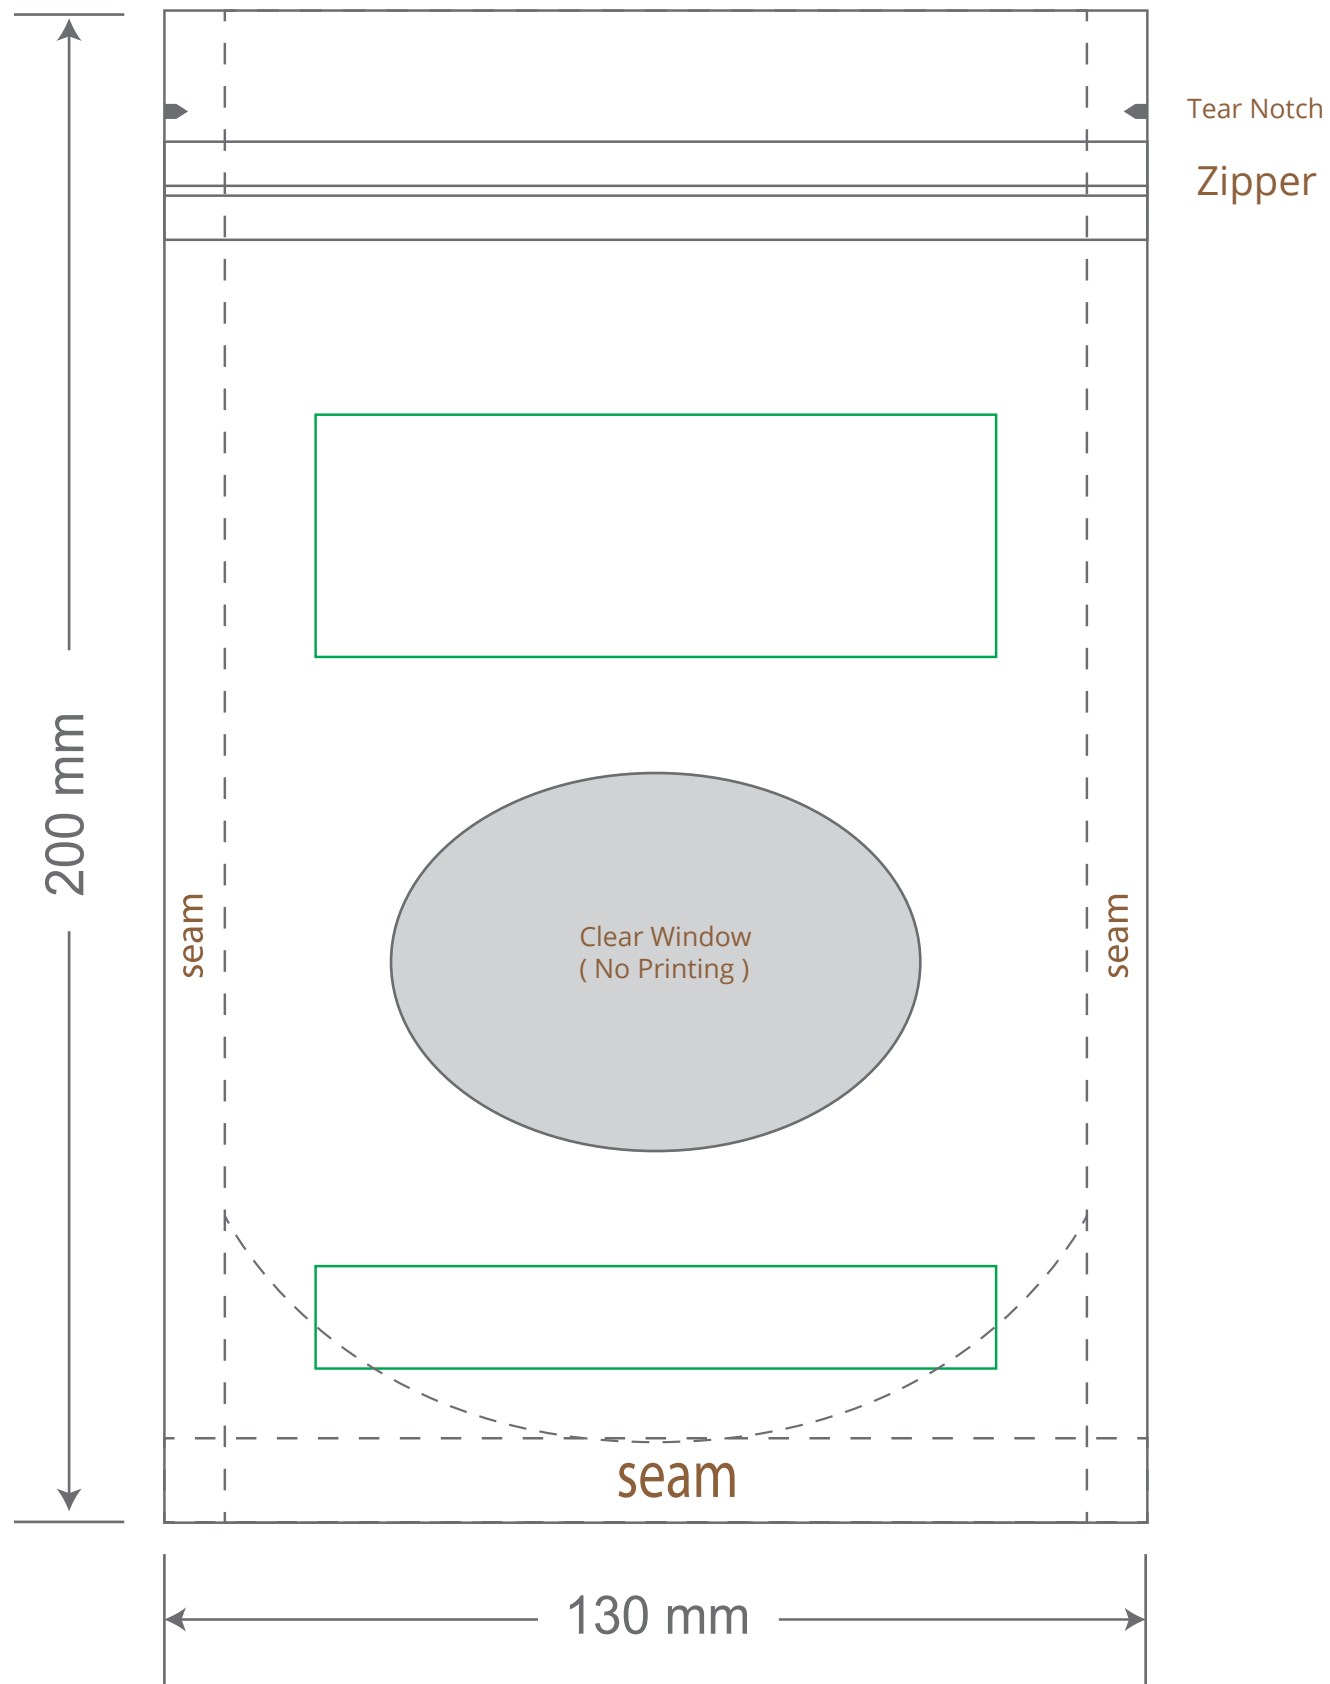

Front

Back

Green area is the bag area is the printing area, artwork with at most 2 colors for silkscreen printing.

Note: In Silkscreen printing Text font size must be bigger than 11pt can be clearly printed.