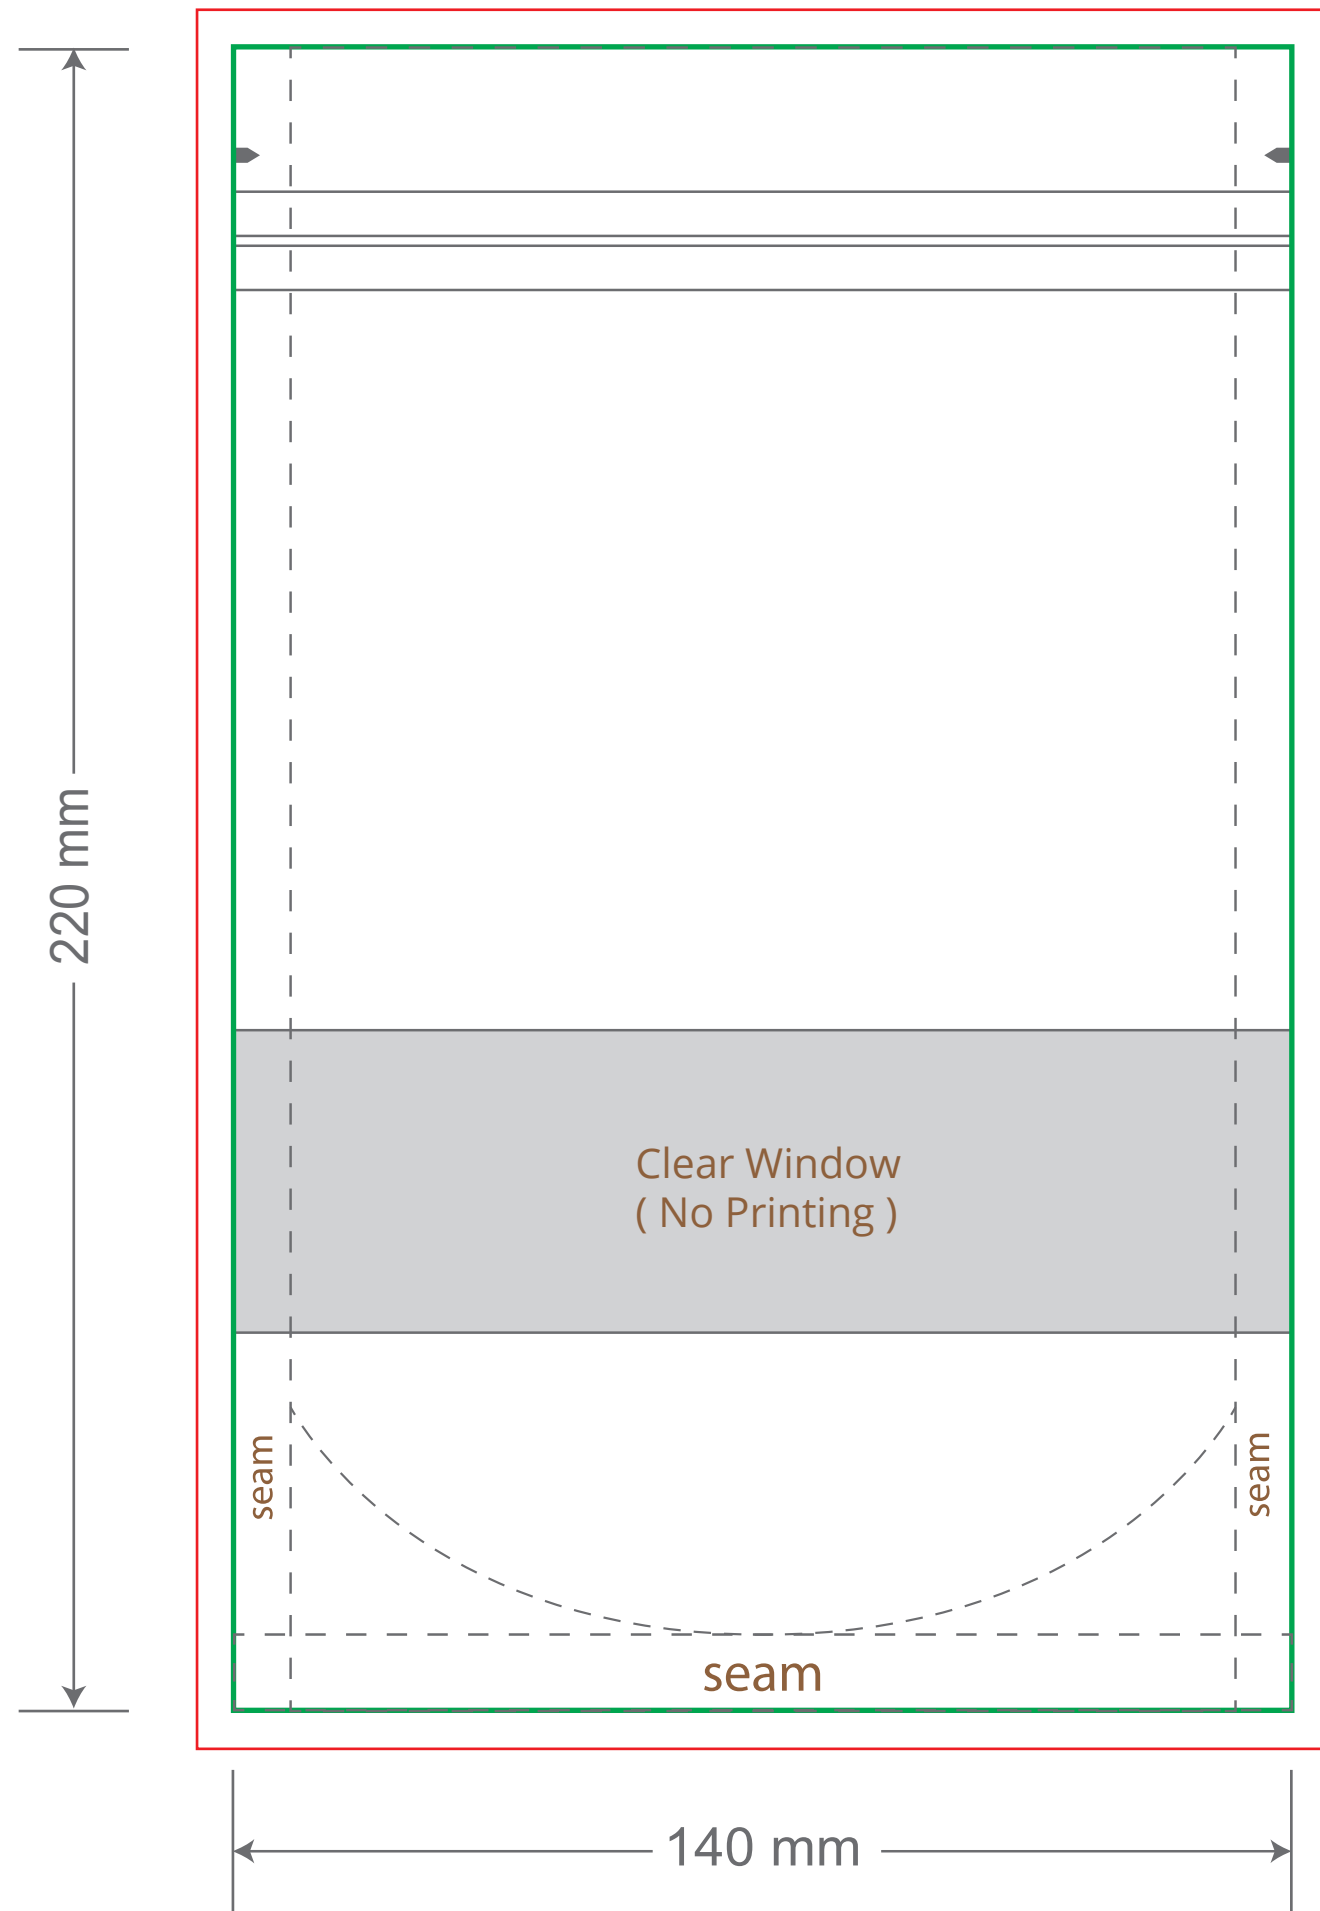

Front

Tear Notch
Zipper

Back

Tear Notch
Zipper

Green area is the bag area can with printing, except the window area.

Red area is the bleed area, please extend your artwork outside the green area within the red area.