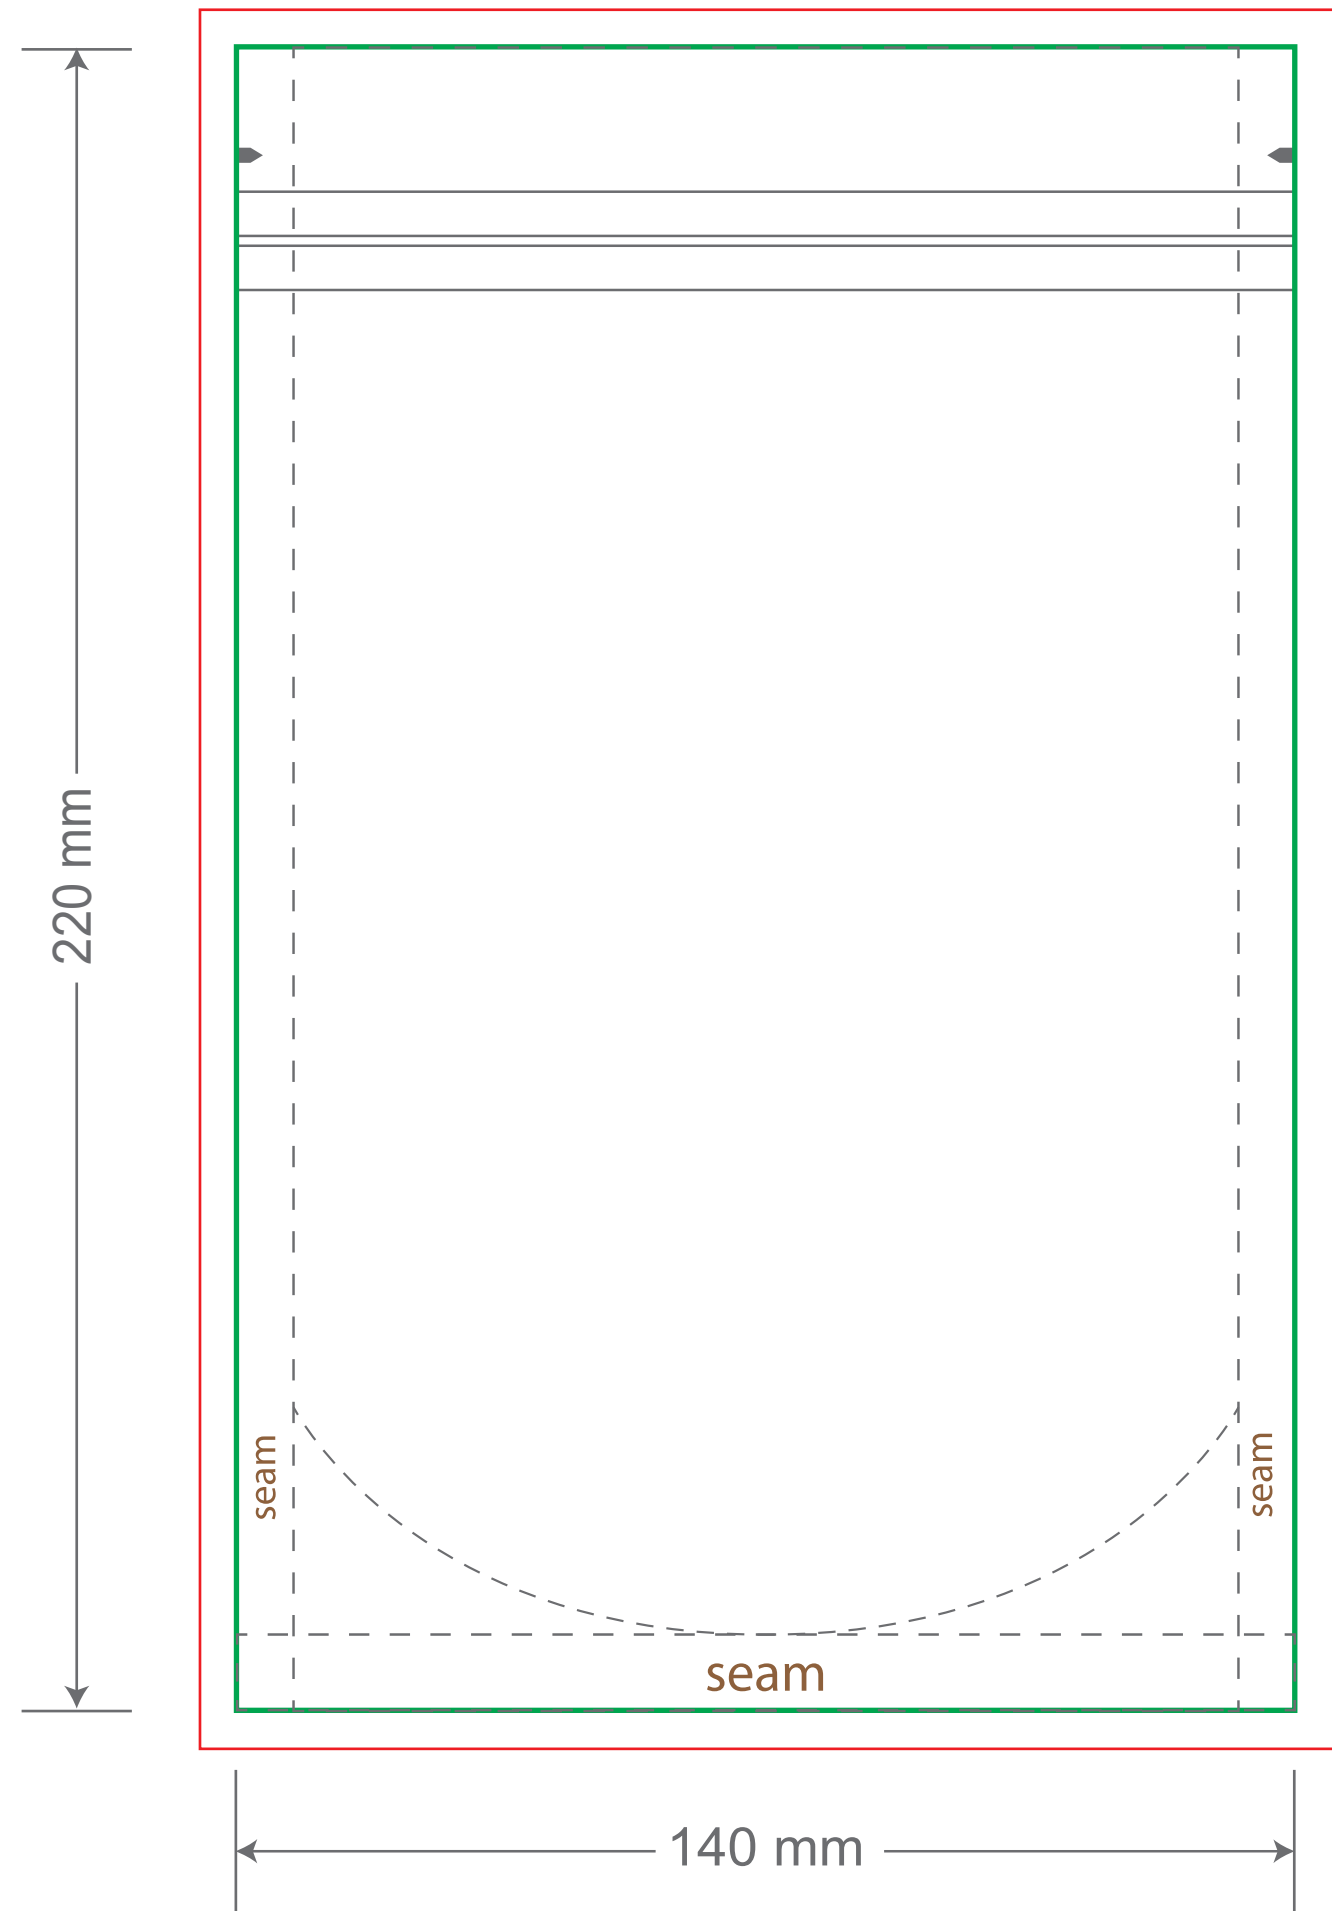

Front

Tear Notch
Zipper

Back

Tear Notch
Zipper

Green area is the bag area can with printing, except the window area.

Red area is the bleed area, please extend your artwork outside the green area within the red area.