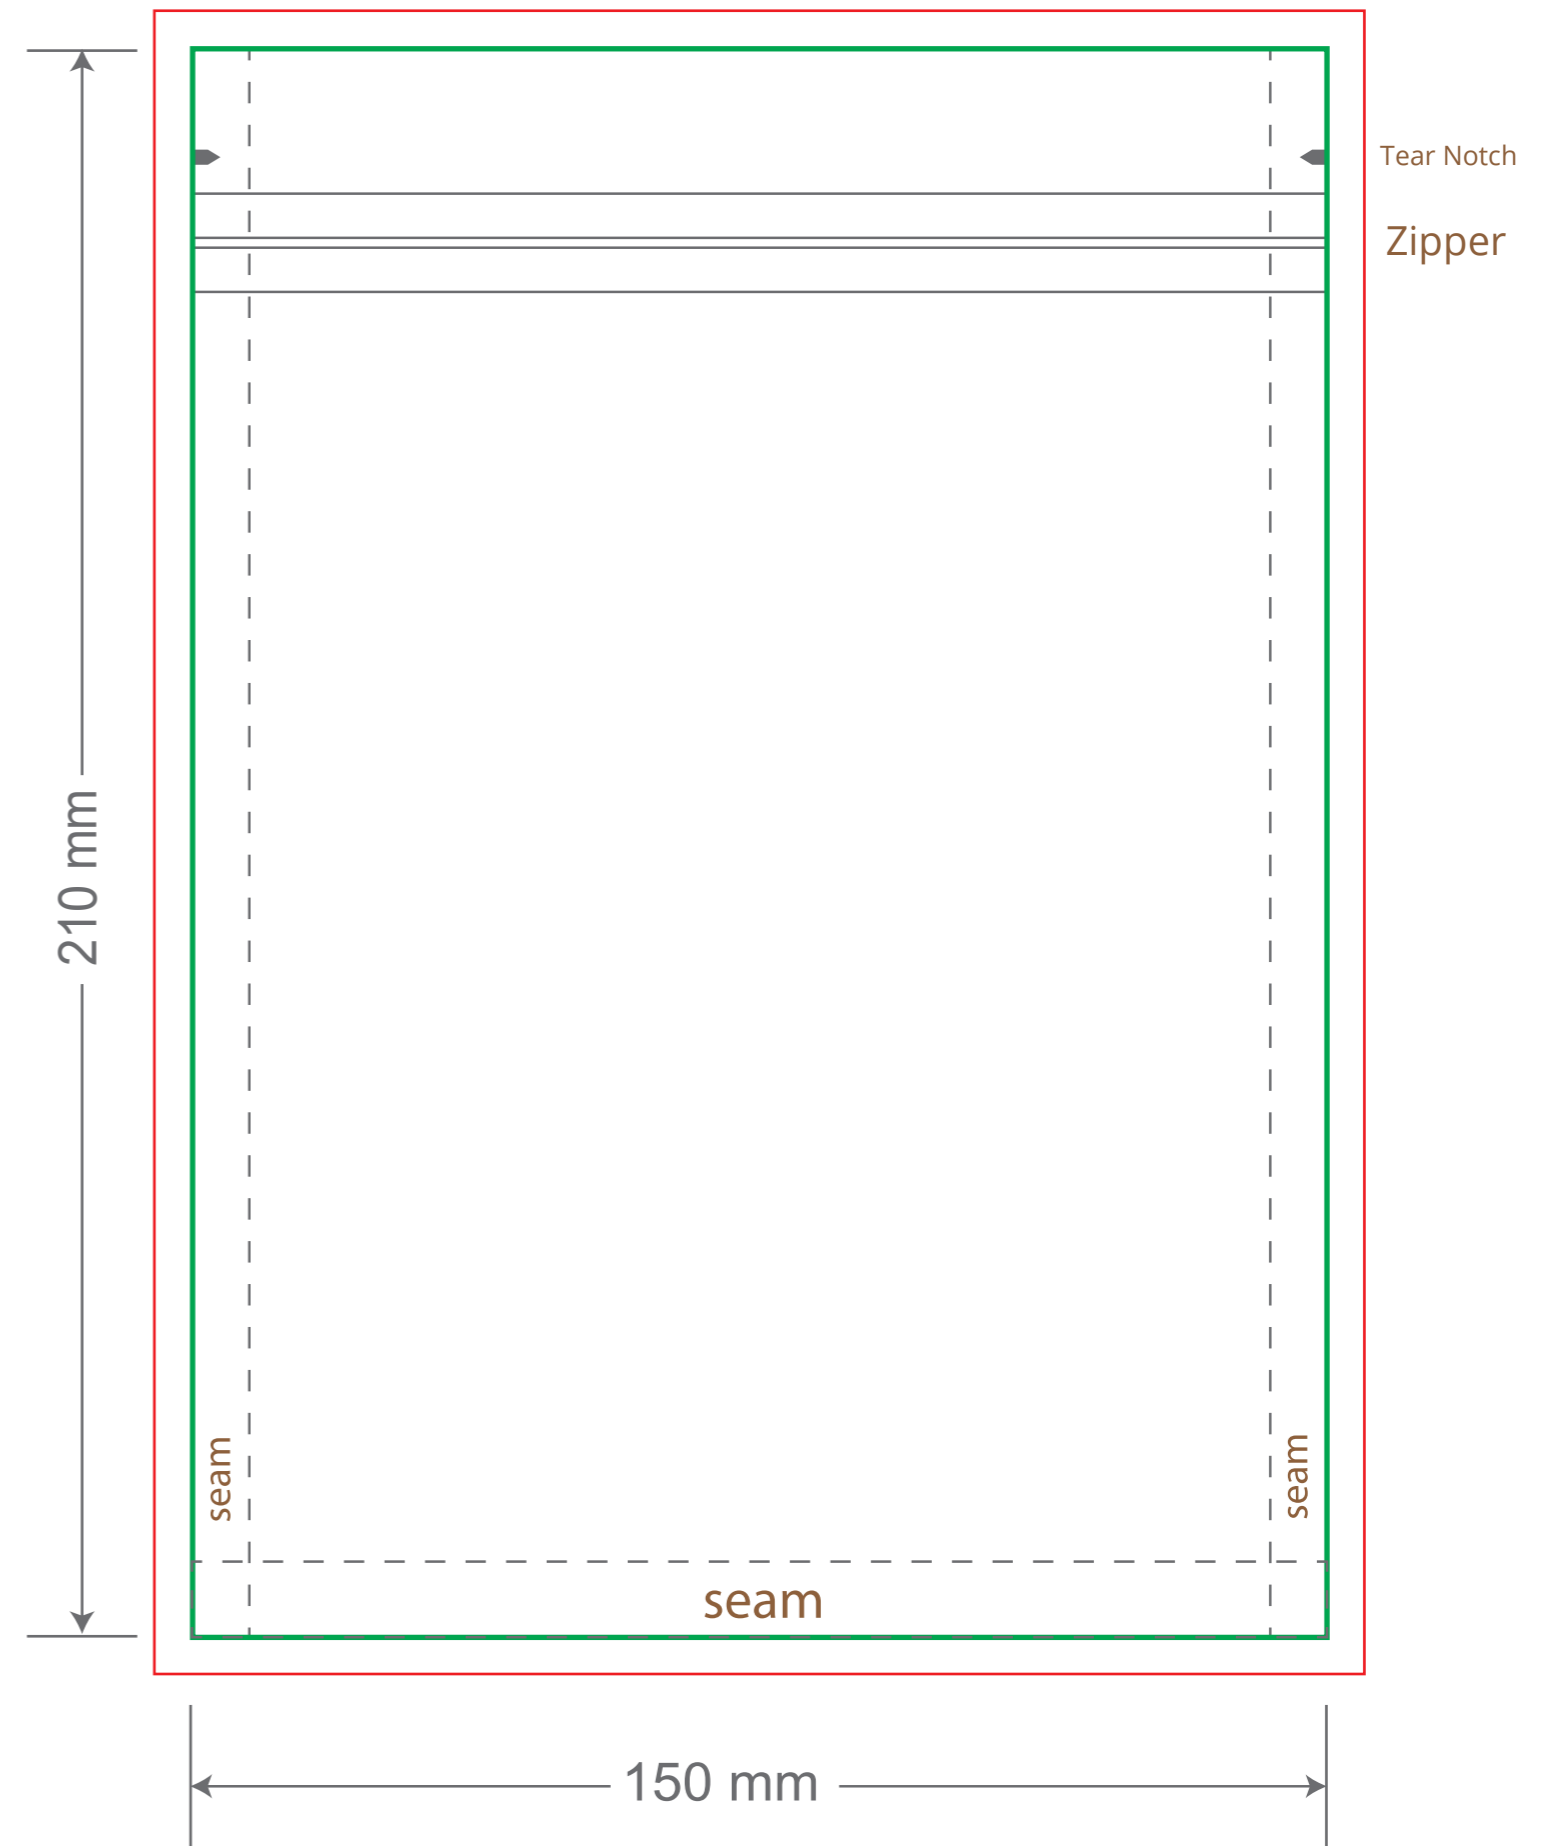

# Front

# Back

Green area is the bag area can with printing, except the window area.

Red area is the bleed area, please extend your artwork outside the green area within the red area.