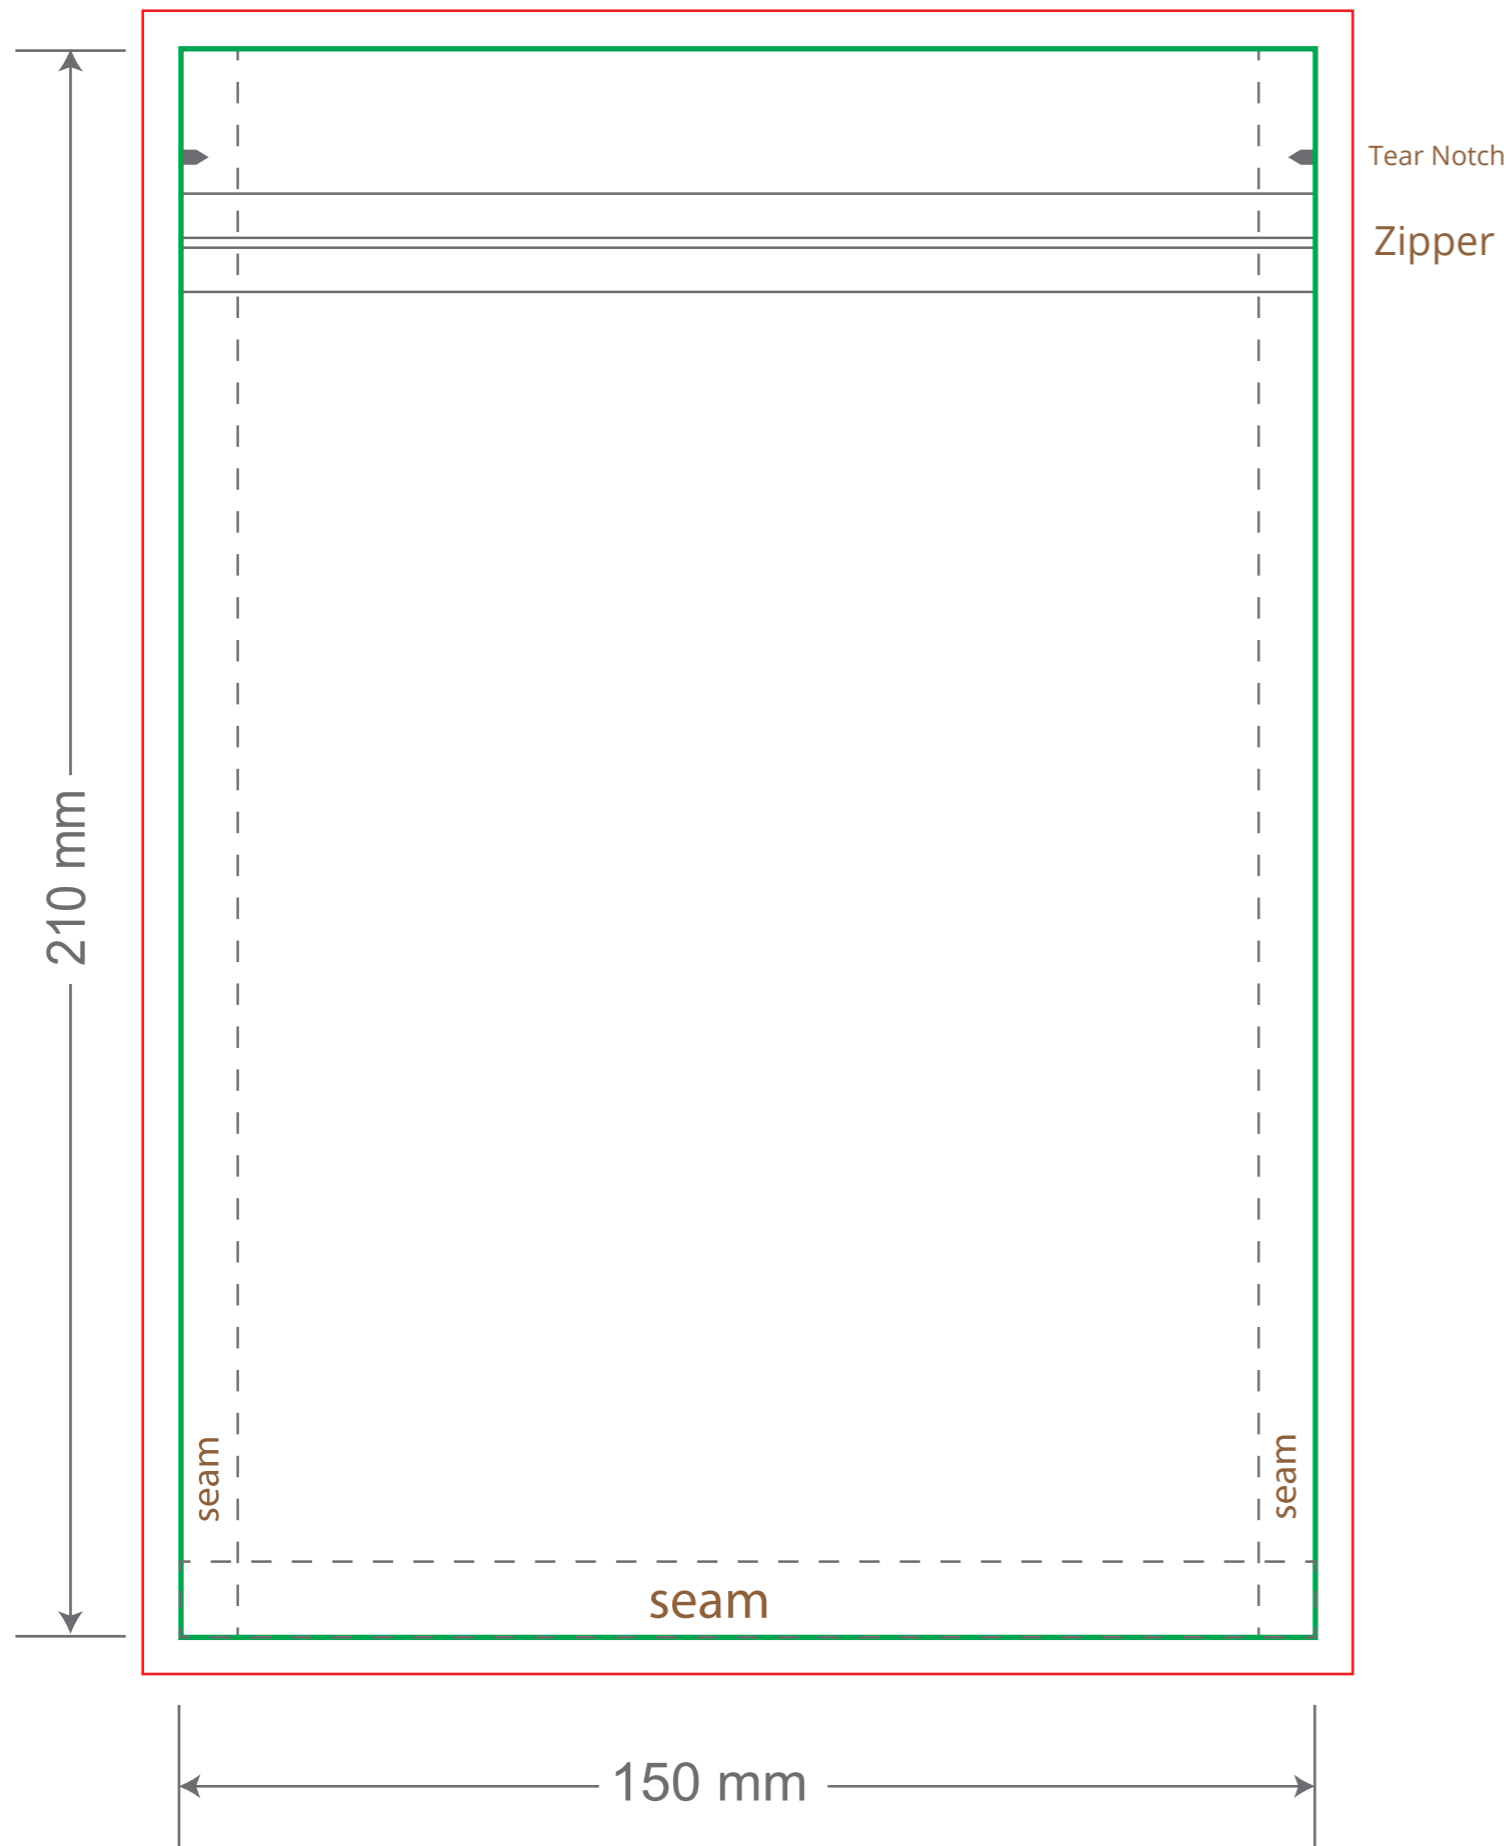

# Front

# Back

Green area is the bag area can with printing, except the window area.

Red area is the bleed area, please extend your artwork outside the green area within the red area.