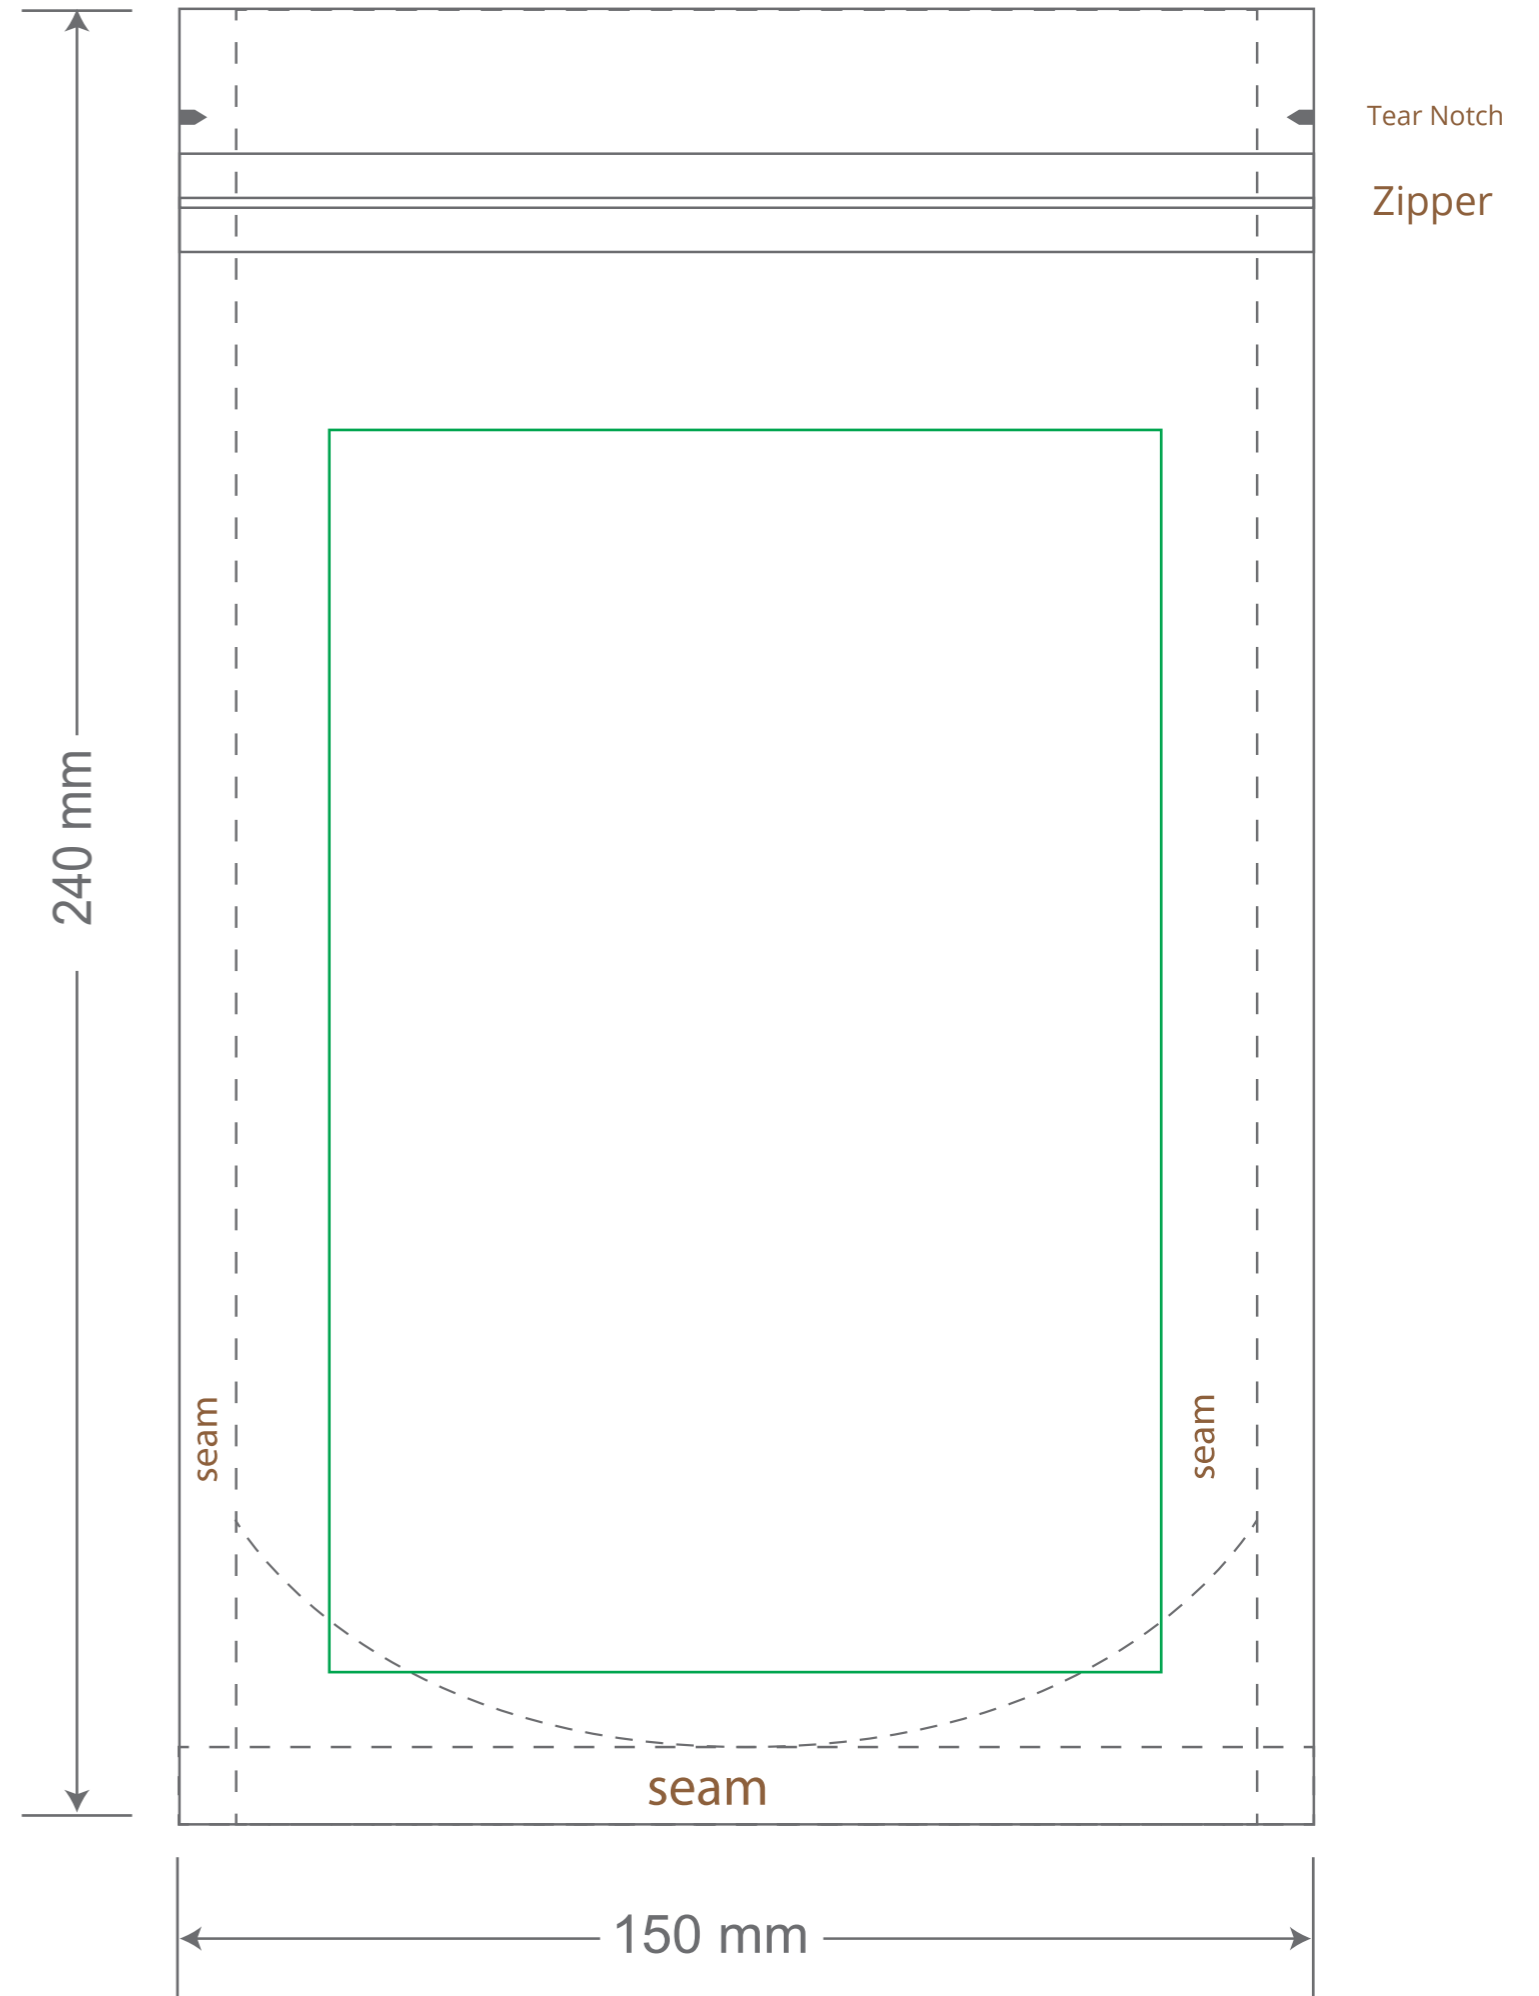

# Front

# Back

Green area is the bag area is the printing area, artwork with at most 2 colors for silkscreen printing.

Note: In Silkscreen printing Text font size must be bigger than 11pt can be clearly printed.