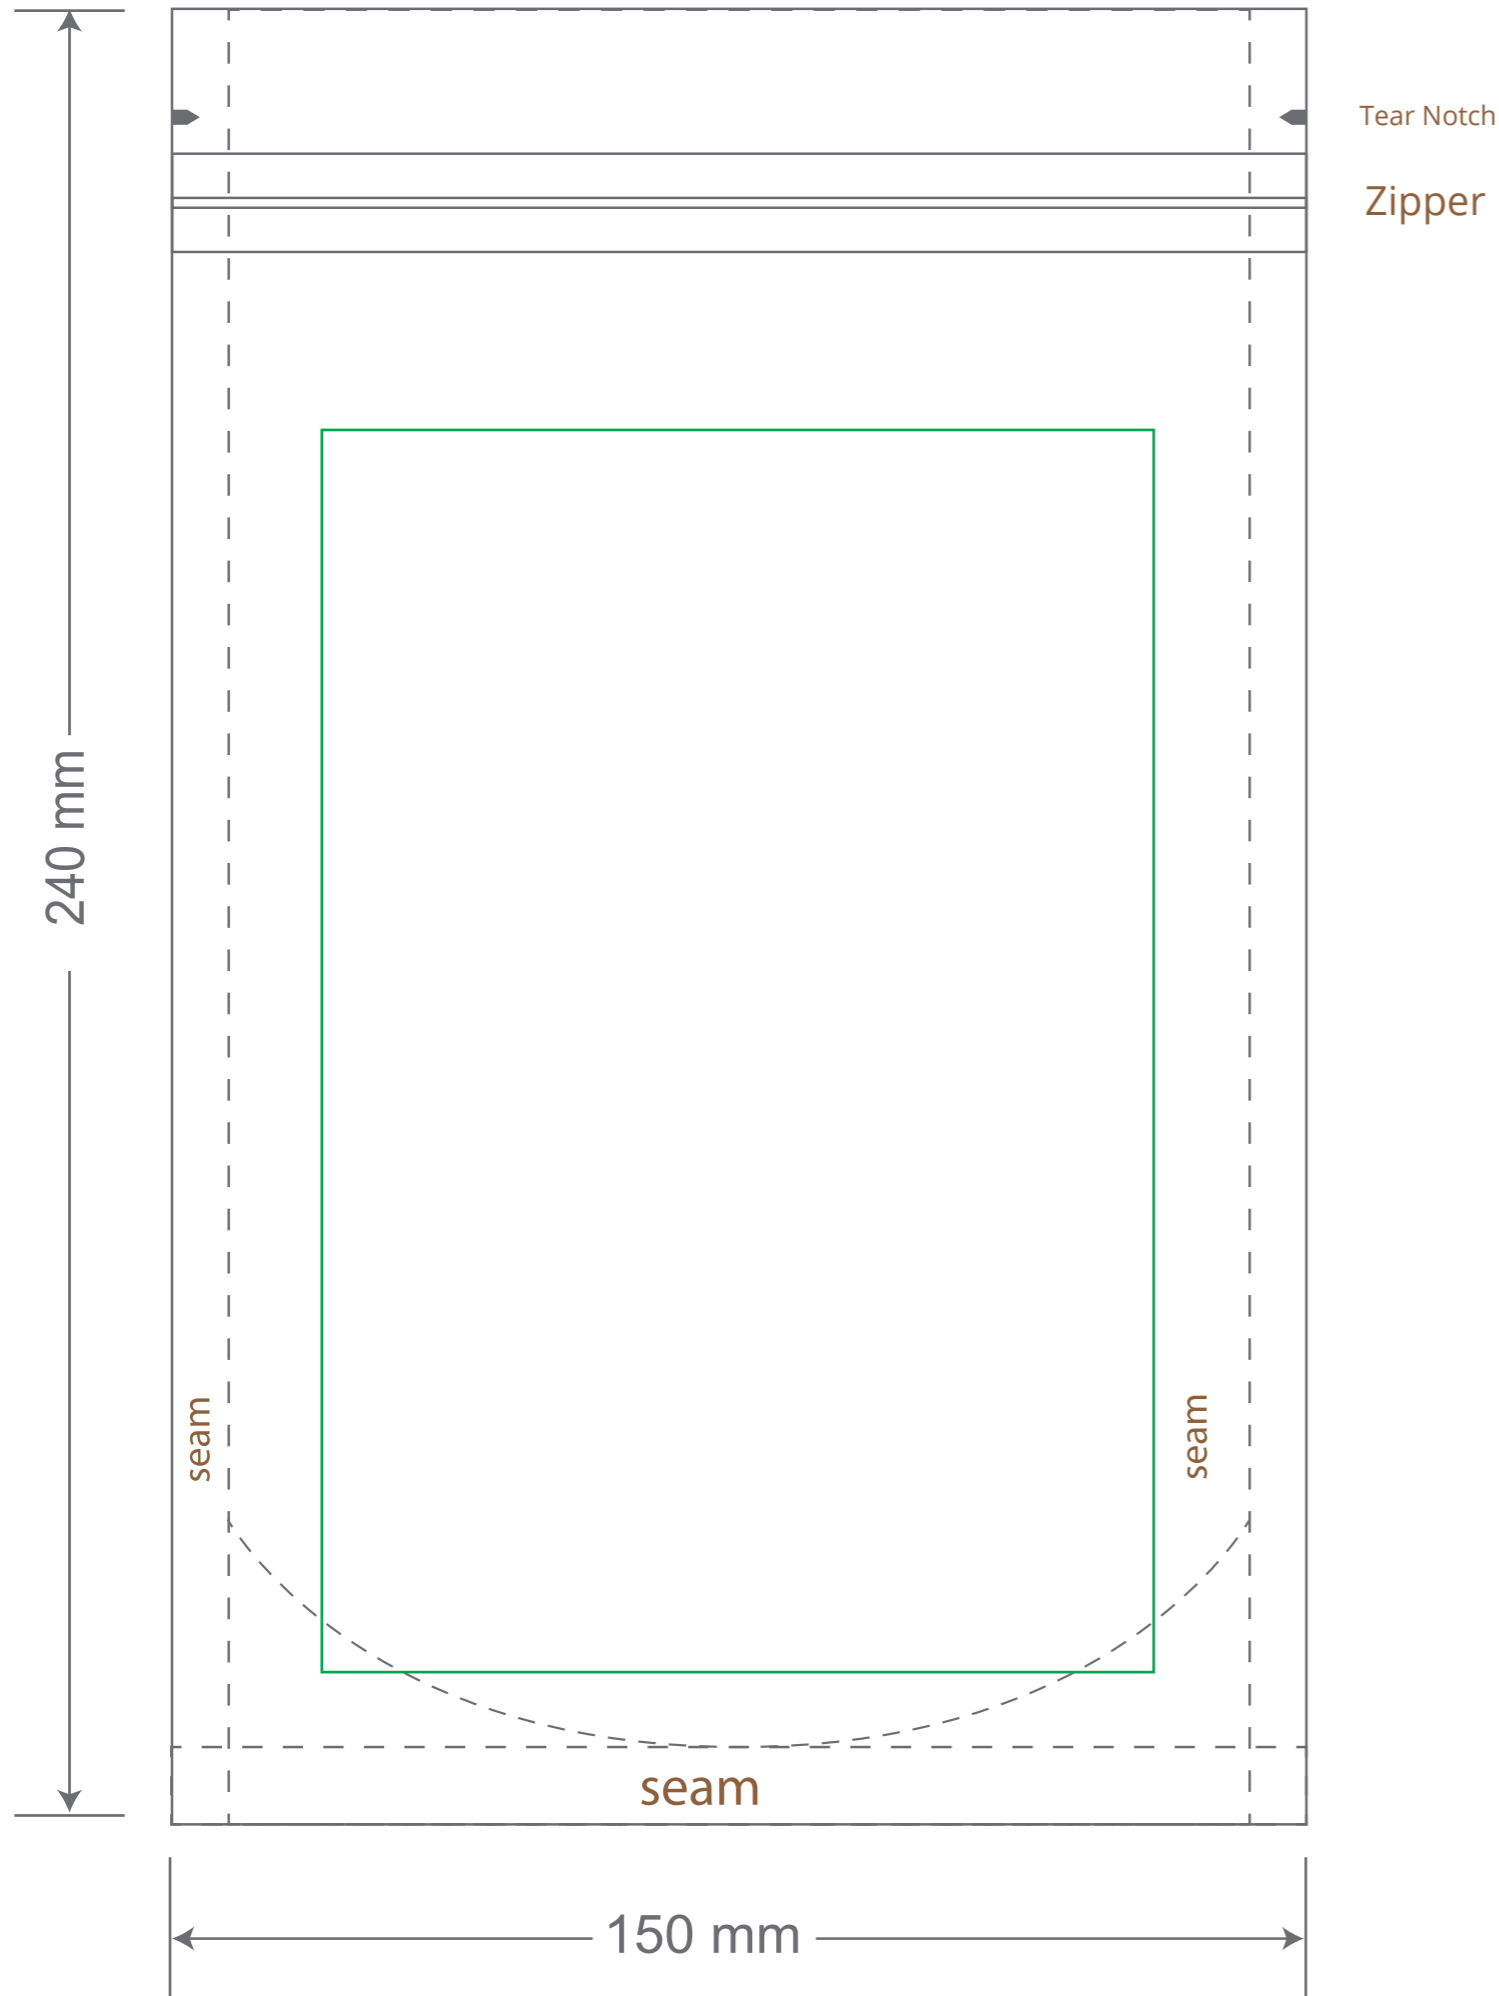

# Front

# Back

Green area is the bag area is the printing area, artwork with at most 2 colors for silkscreen printing.

Note: In Silkscreen printing Text font size must be bigger than 11pt can be clearly printed.