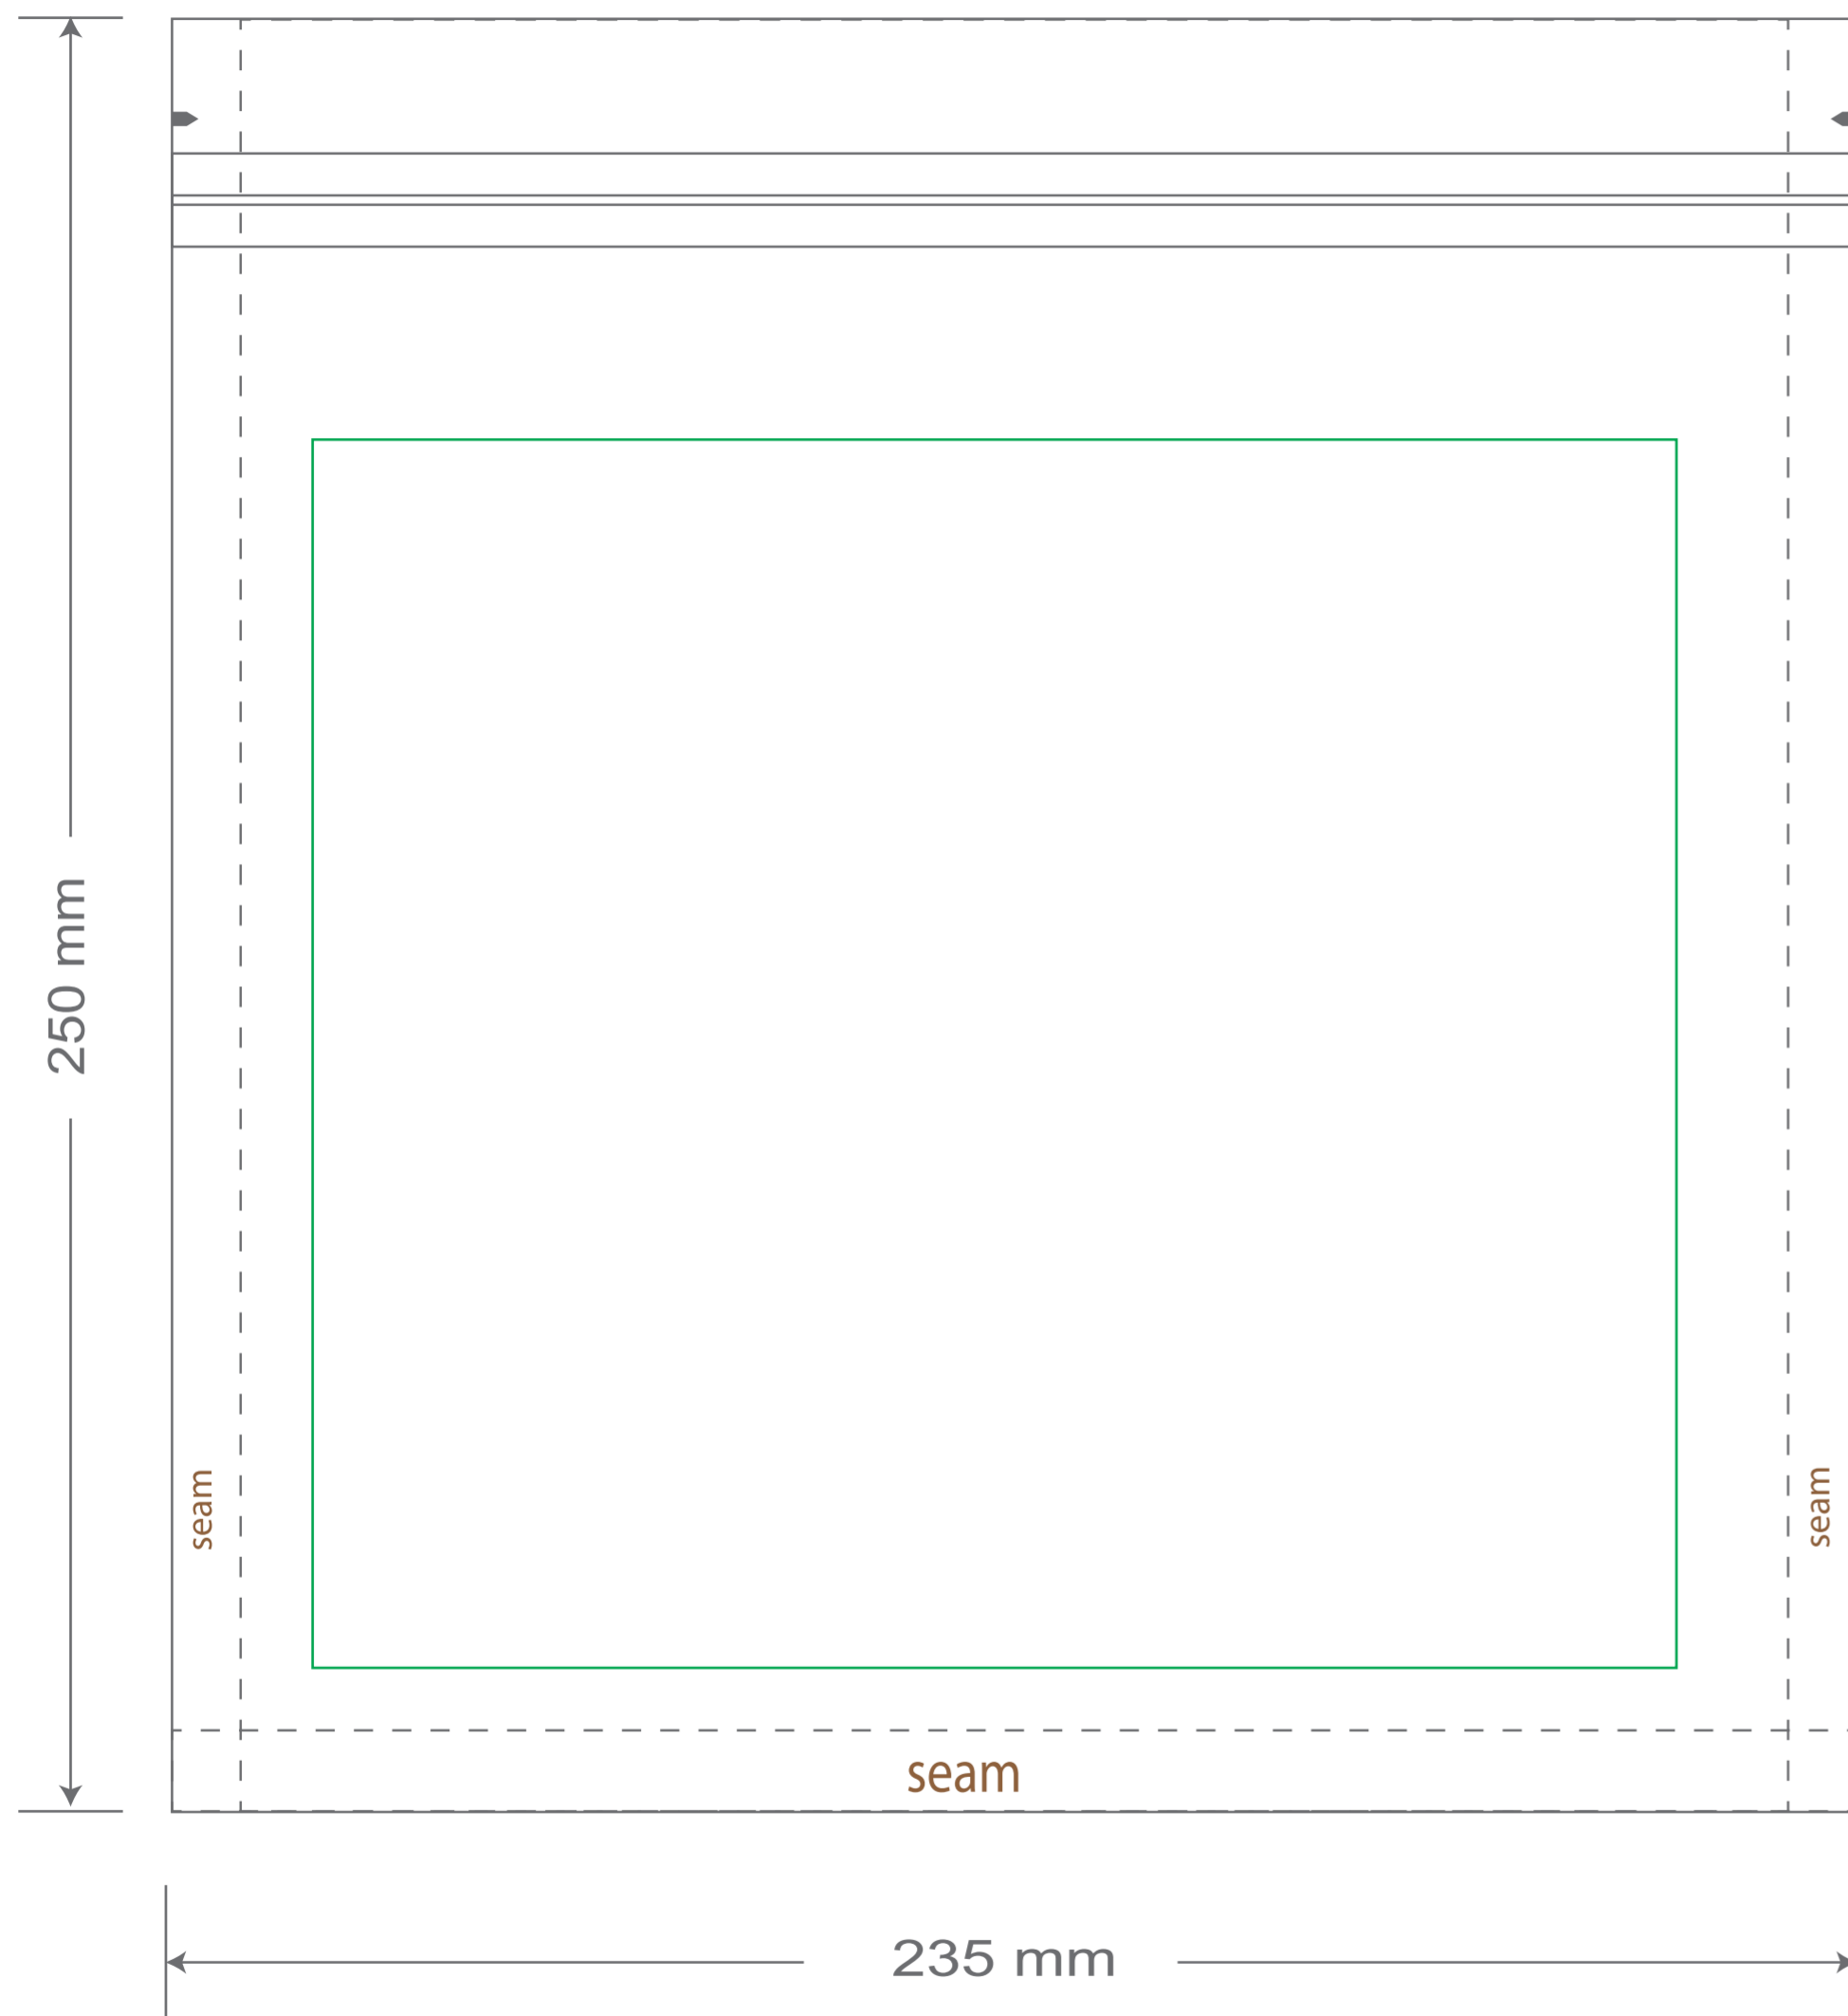

# Front

# Back

Green area is the bag area is the printing area, artwork with at most 2 colors for silkscreen printing.

Note: In Silkscreen printing Text font size must be bigger than 11pt can be clearly printed.