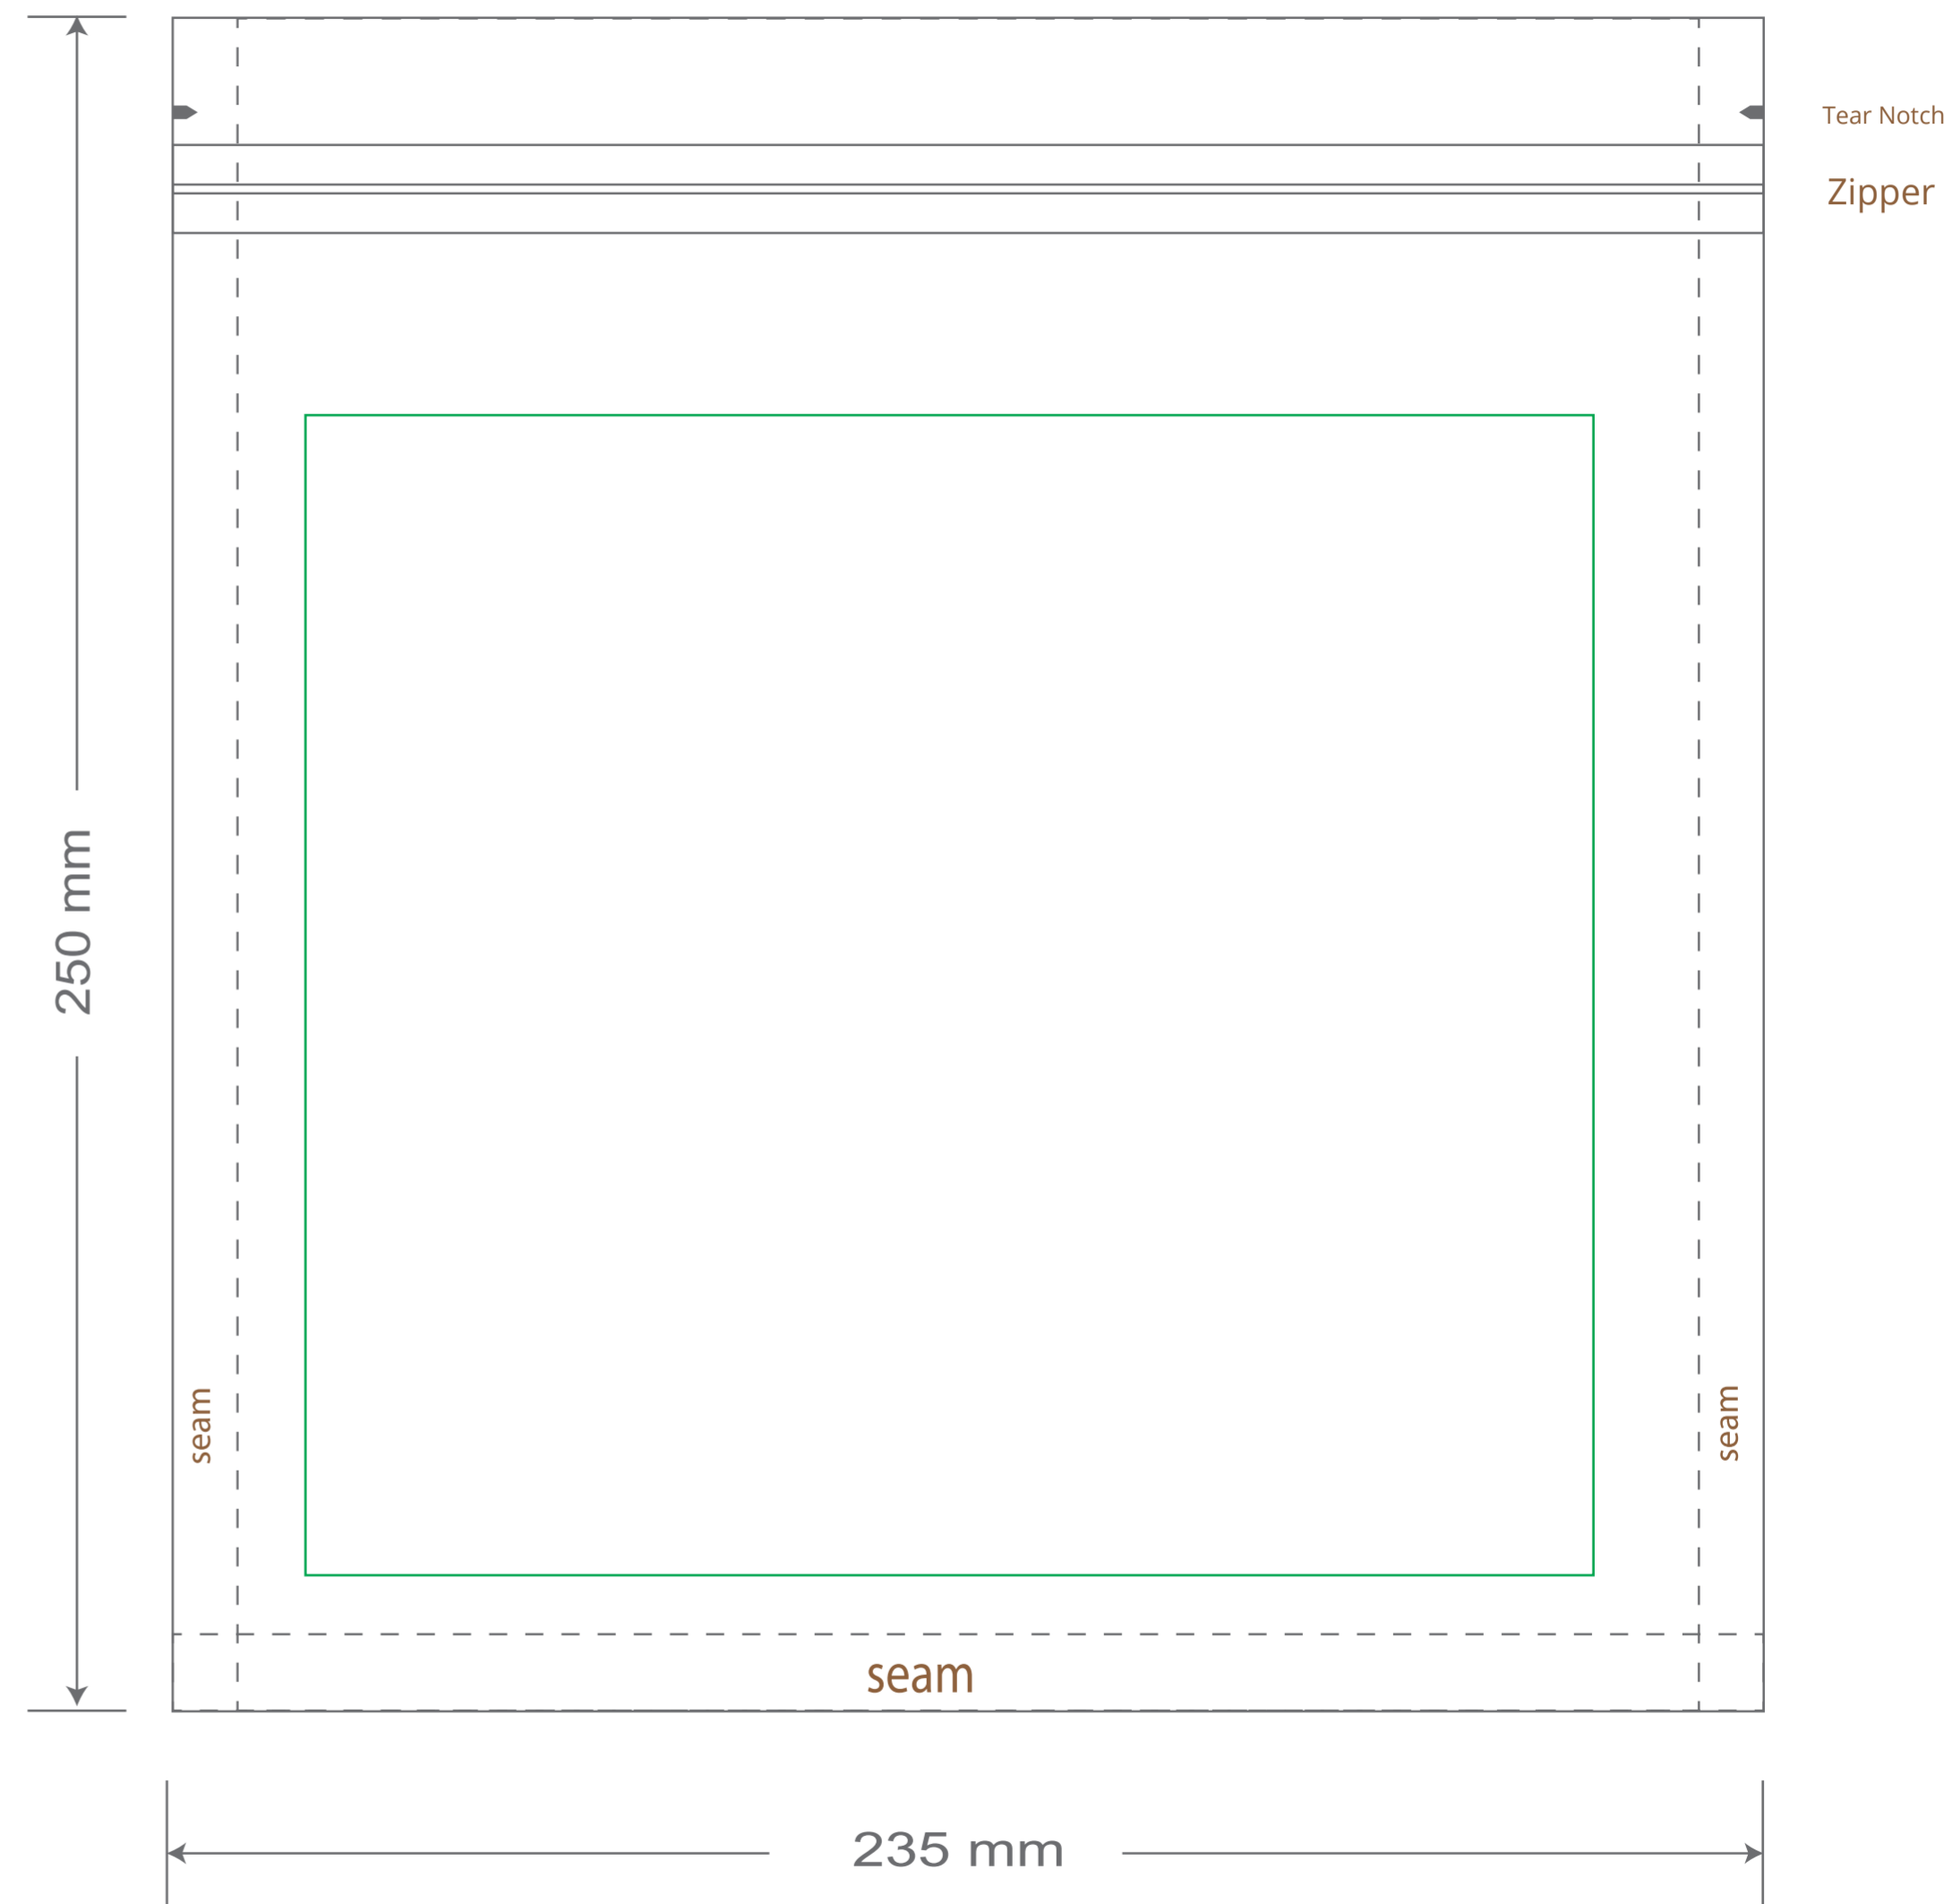

# Front

# Back

Green area is the bag area is the printing area, artwork with at most 2 colors for silkscreen printing.

Note: In Silkscreen printing Text font size must be bigger than 11pt can be clearly printed.