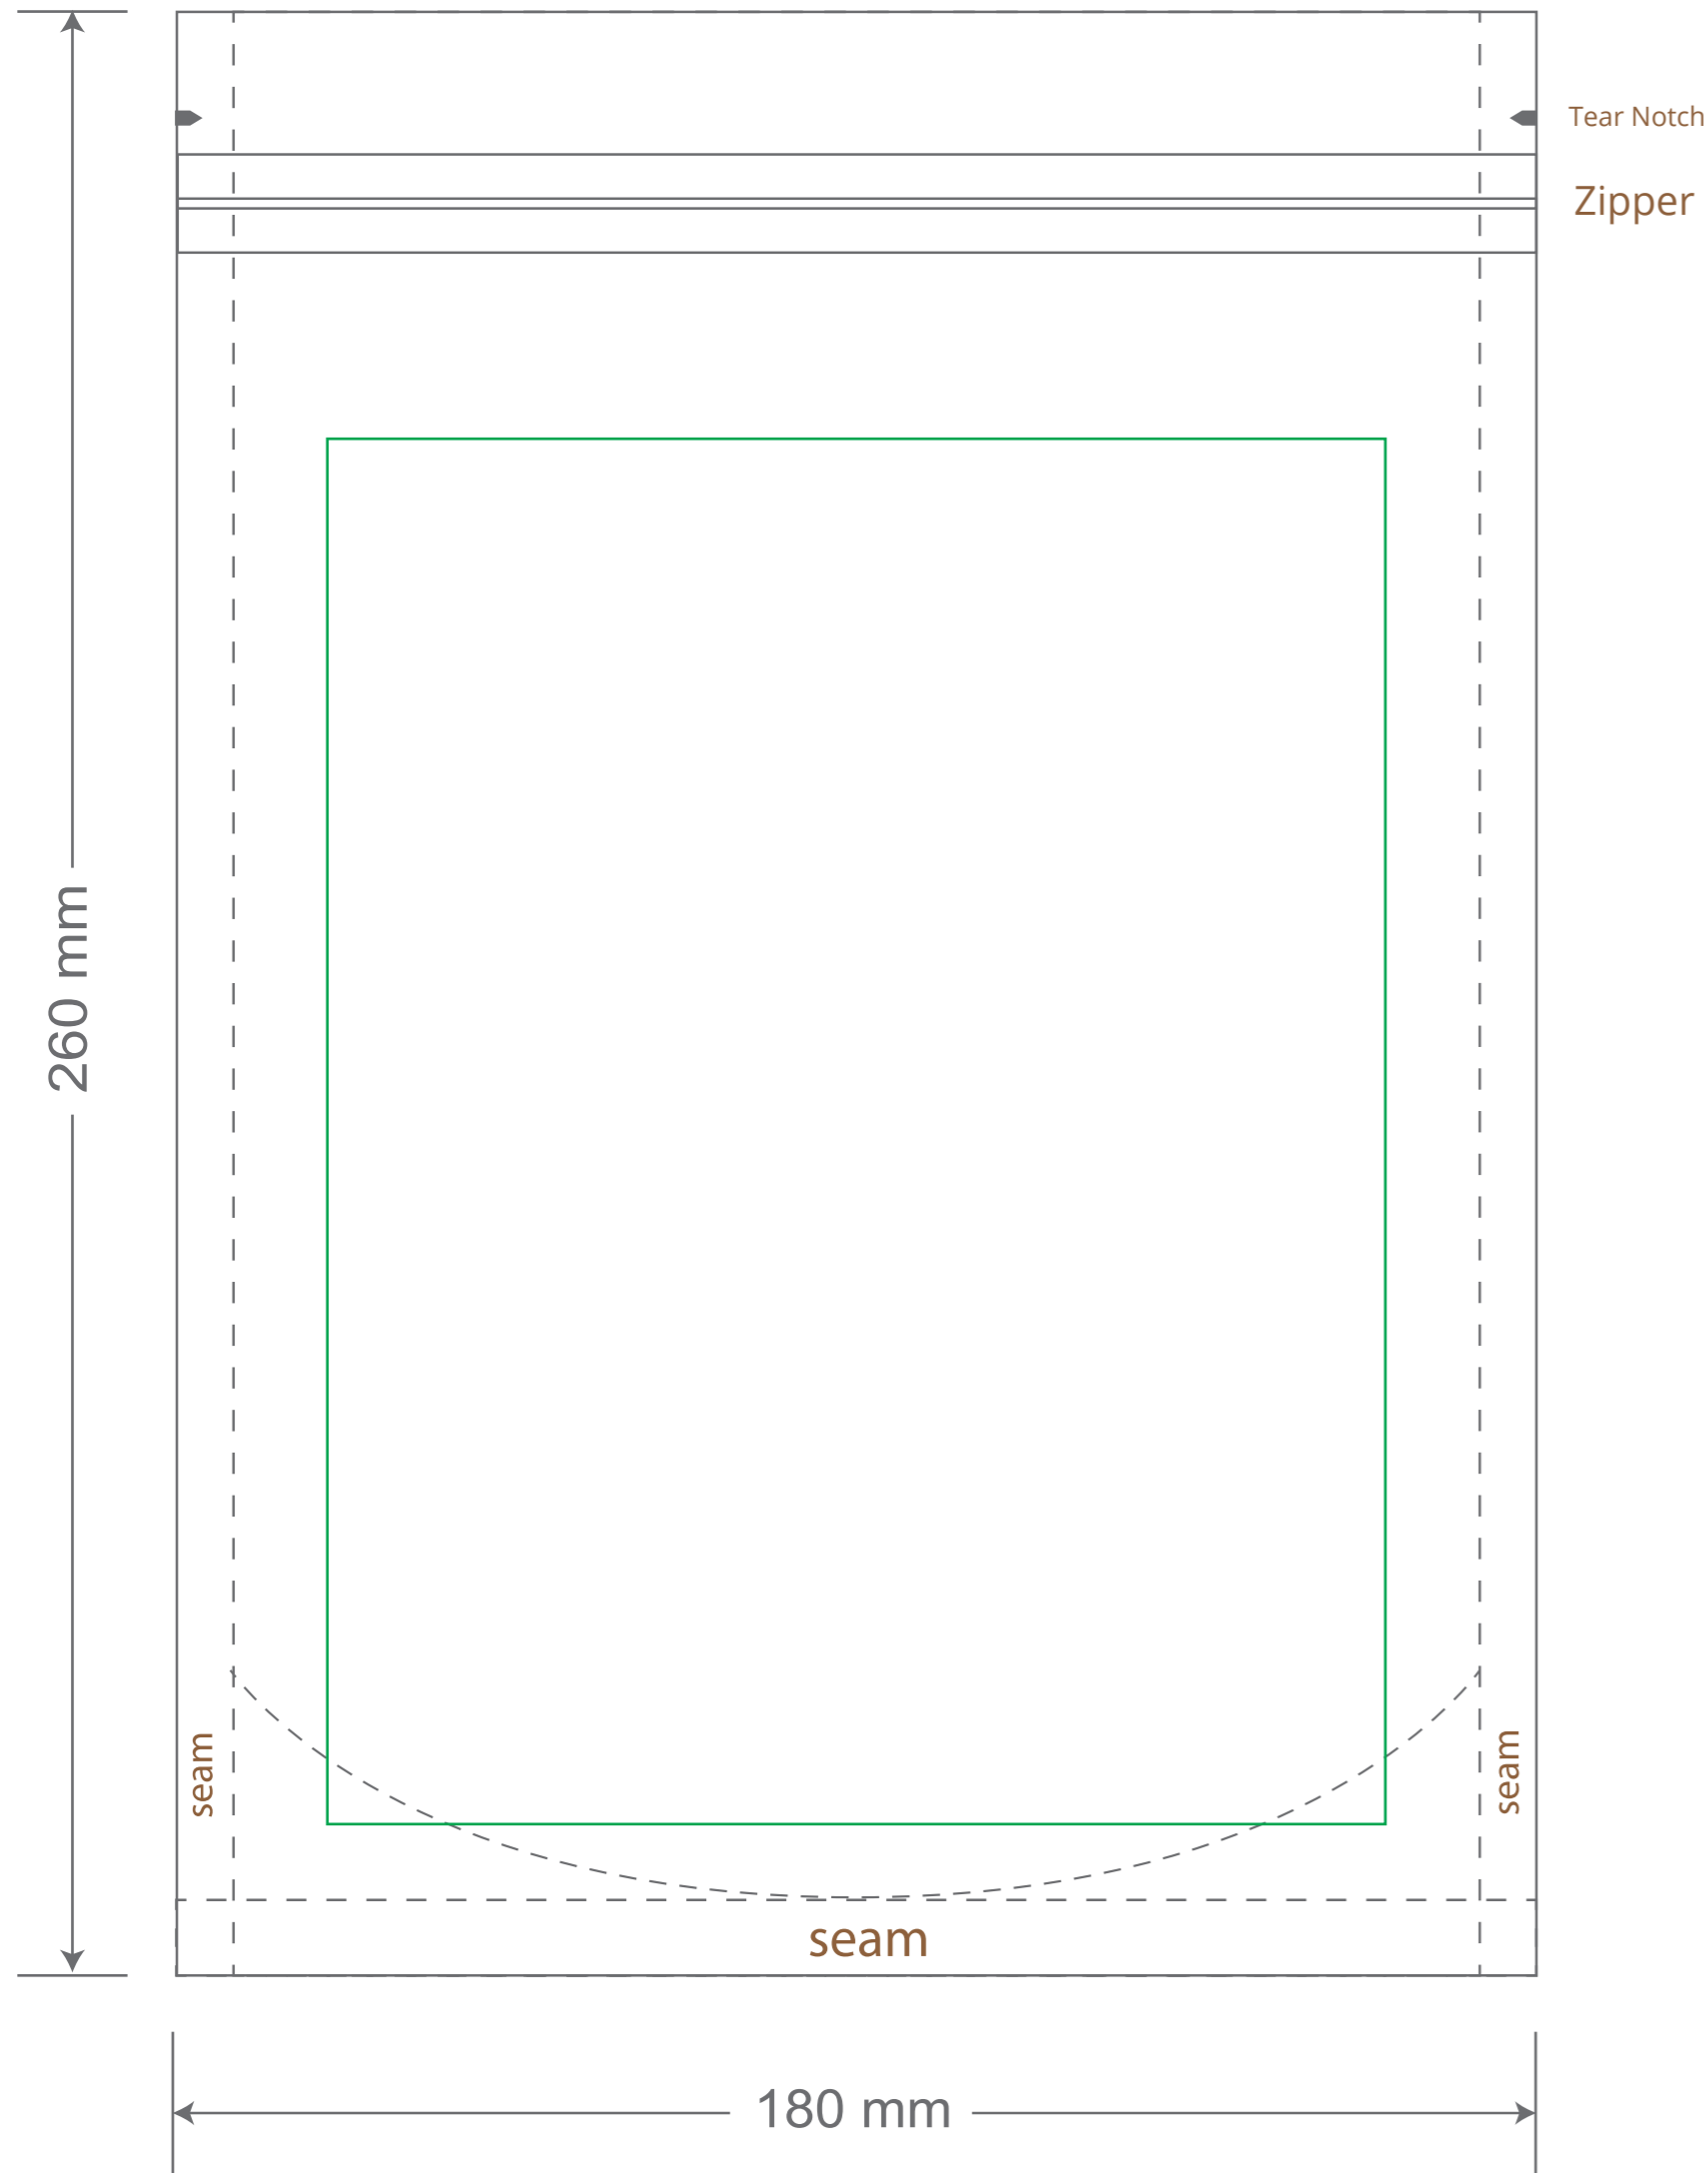

# Front

# Back

Green area is the bag area is the printing area, artwork with at most 2 colors for silkscreen printing.

Note: In Silkscreen printing Text font size must be bigger than 11pt can be clearly printed.