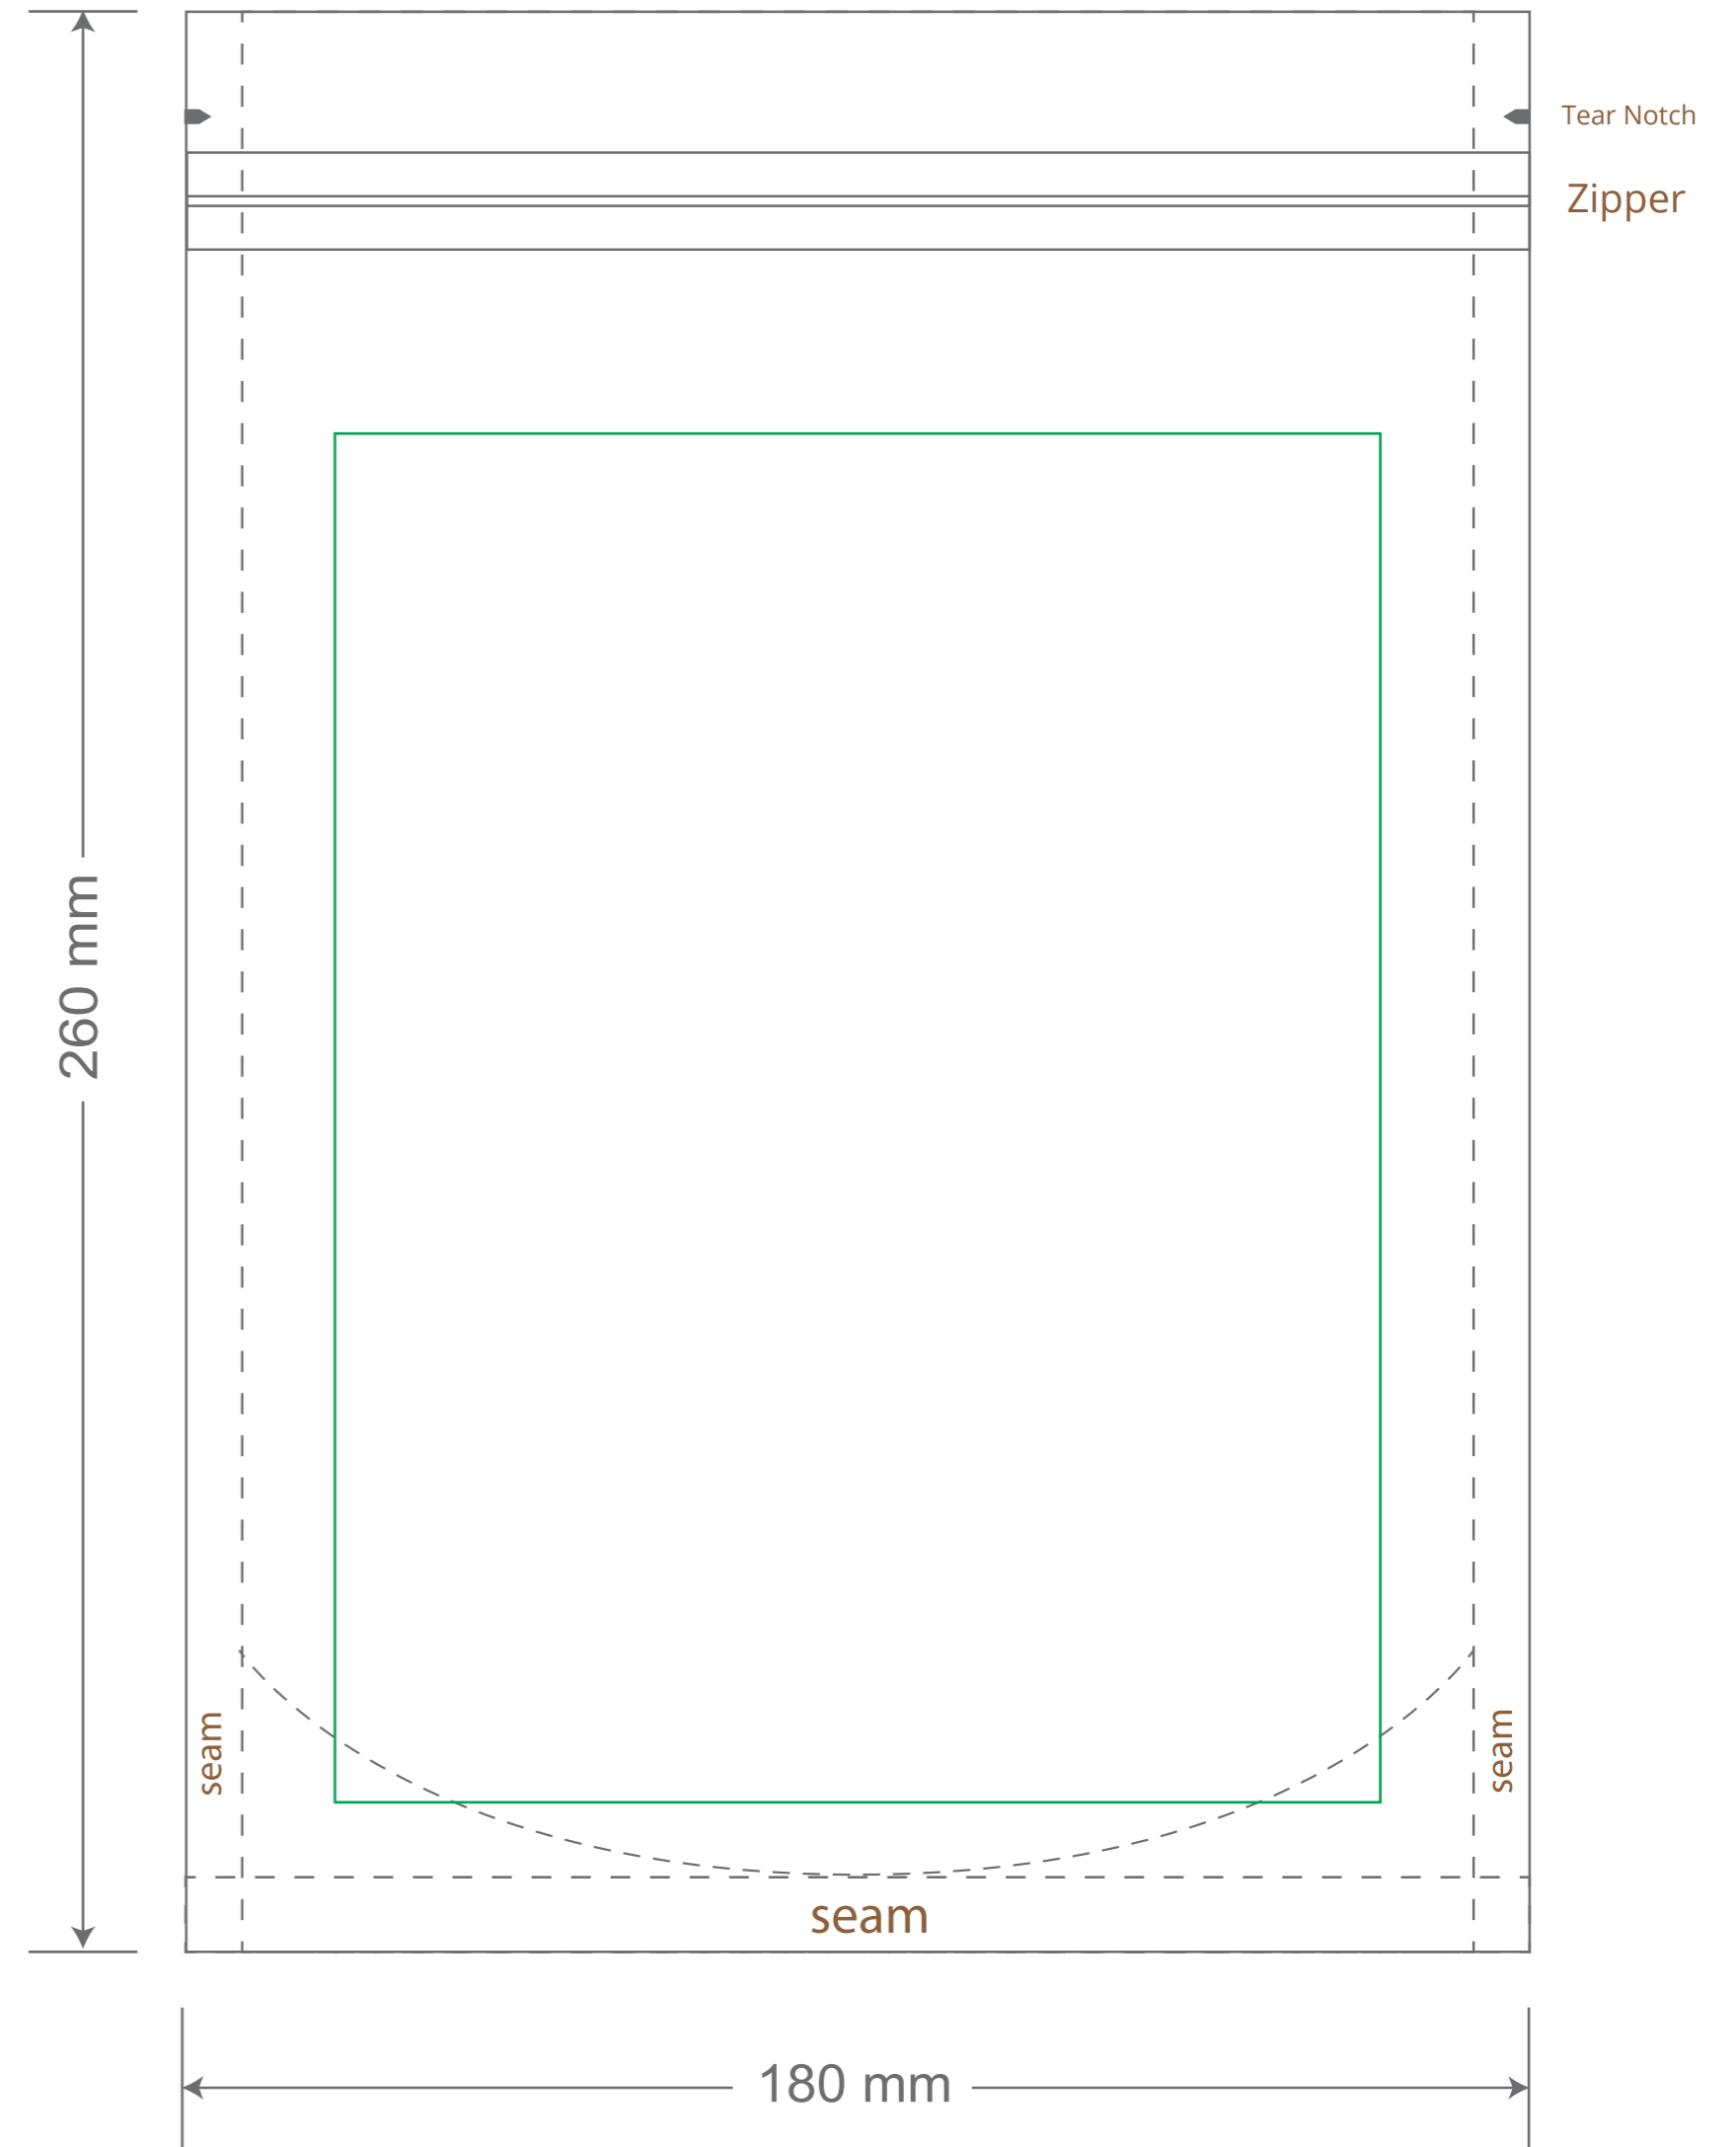

# Front

# Back

Green area is the bag area is the printing area, artwork with at most 2 colors for silkscreen printing.

Note: In Silkscreen printing Text font size must be bigger than 11pt can be clearly printed.