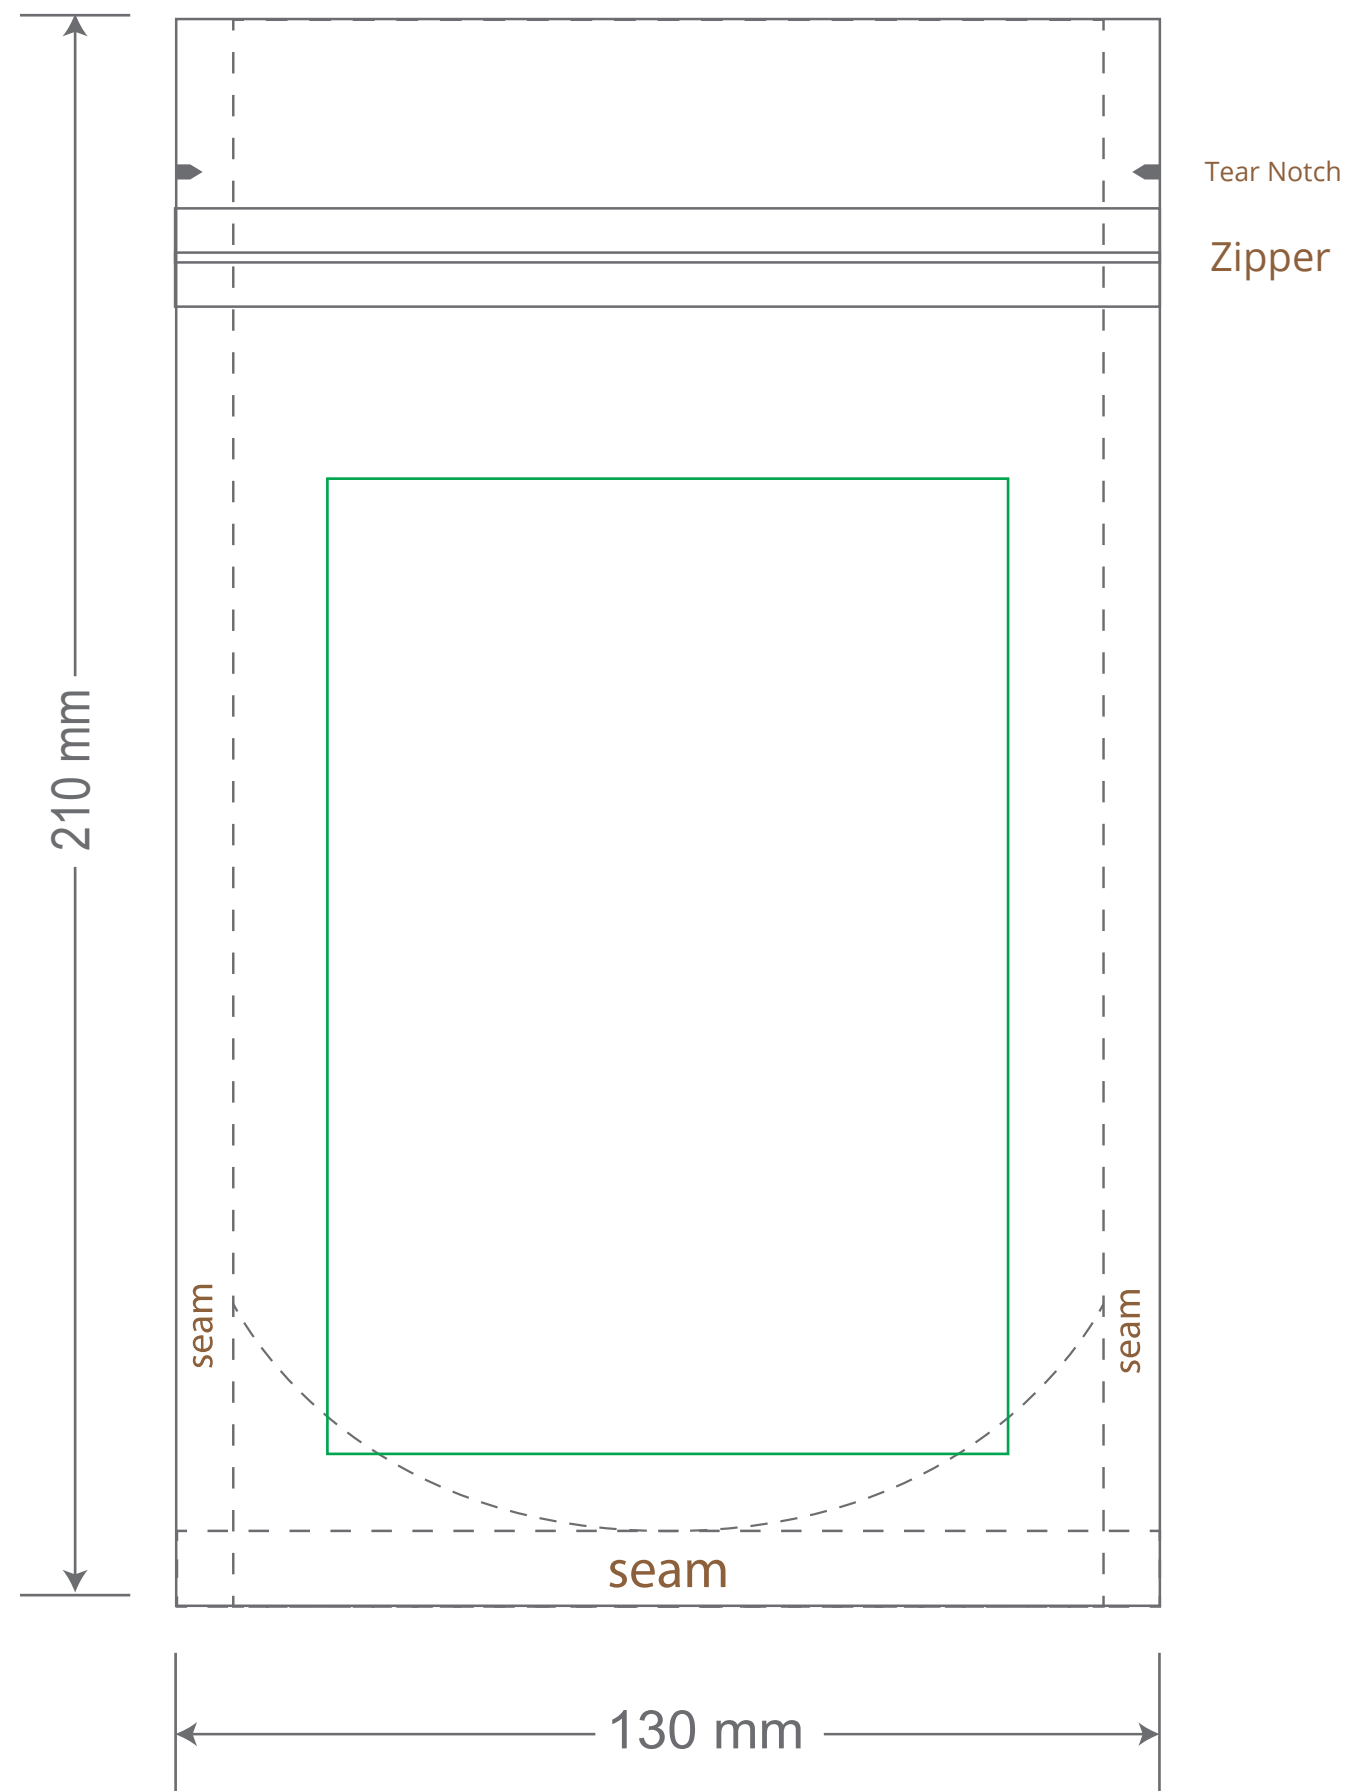

Front

Back

Green area is the bag area is the printing area, artwork with at most 2 colors for silkscreen printing.

Note: In Silkscreen printing Text font size must be bigger than 11pt can be clearly printed.