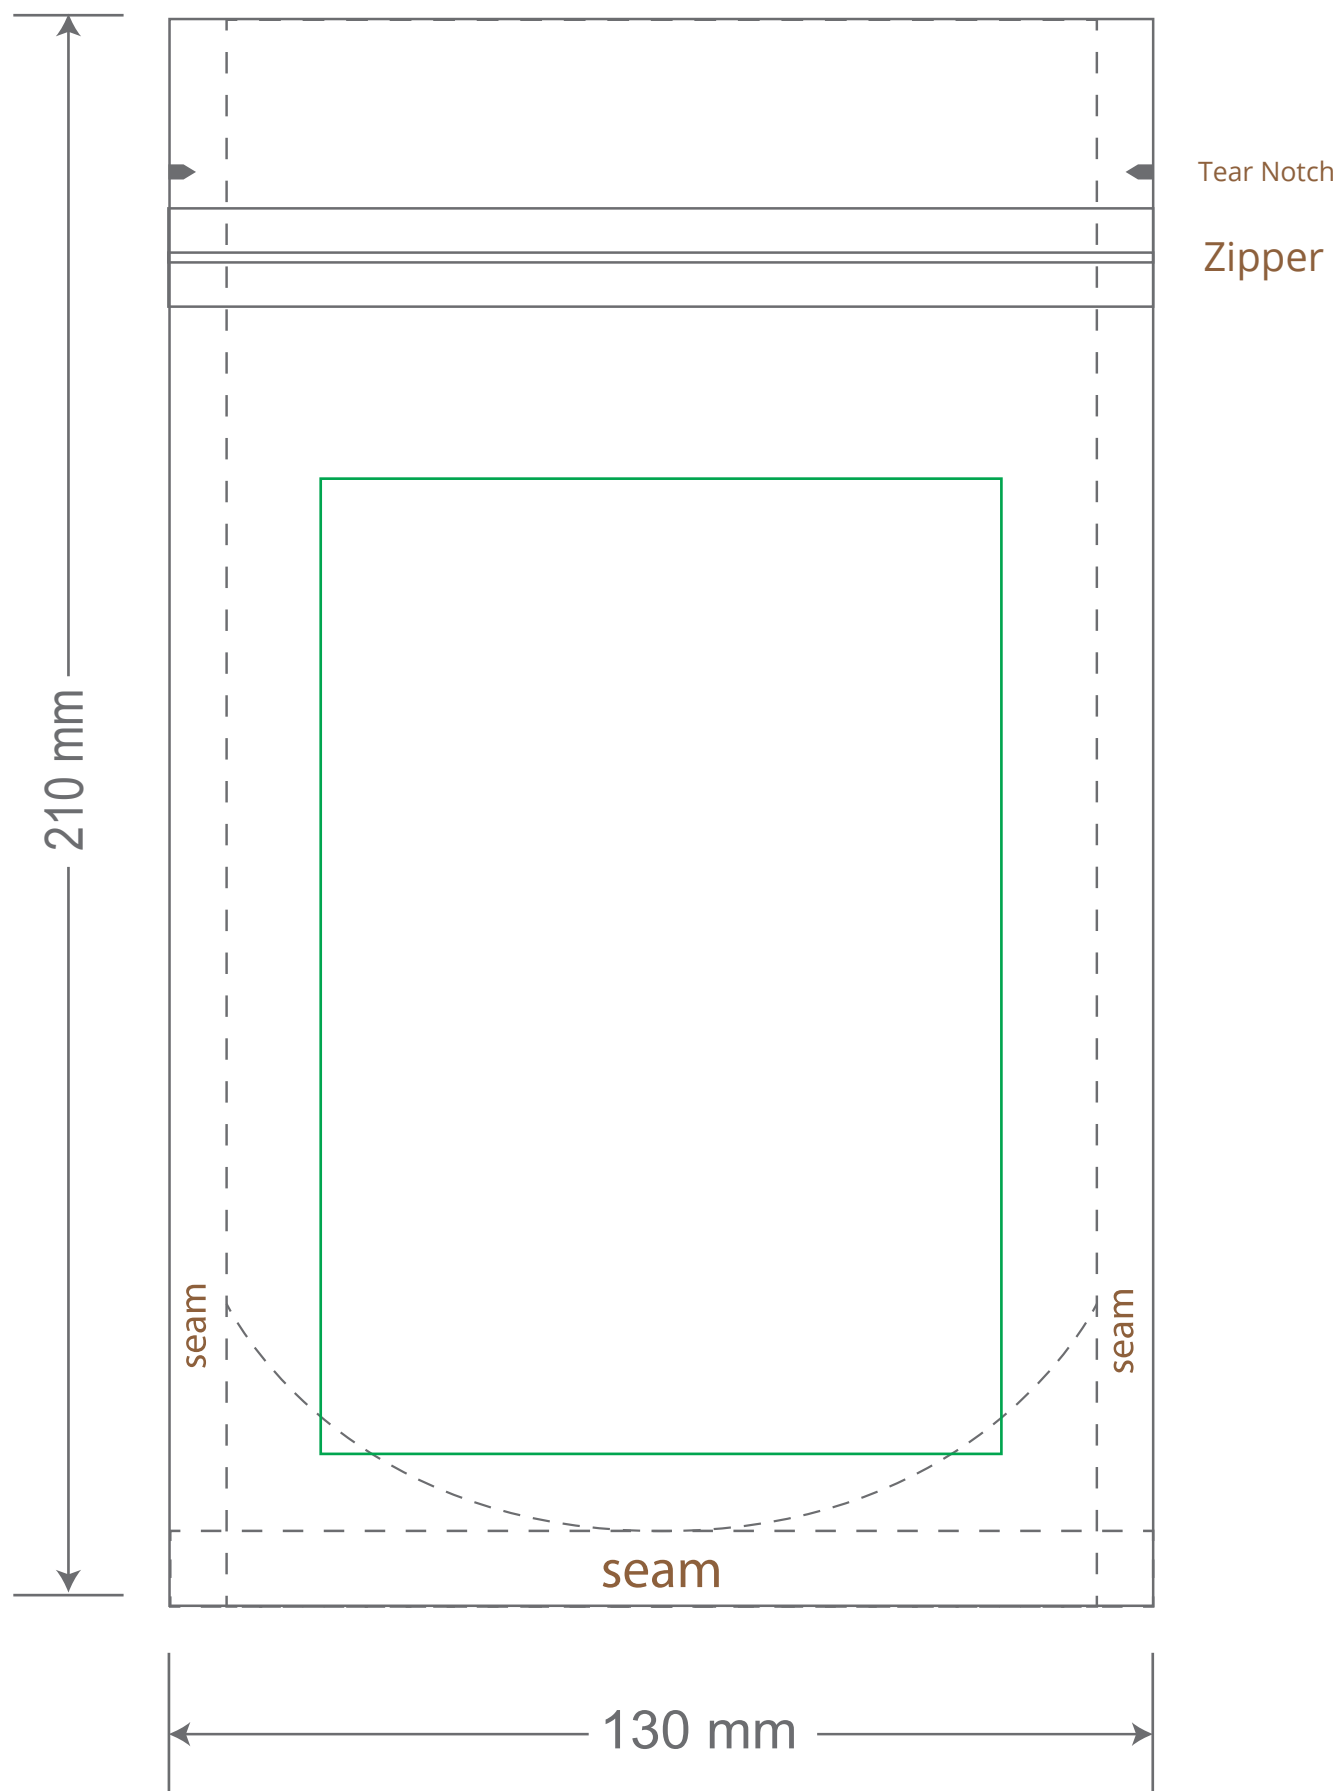

Front

Back

Green area is the bag area is the printing area, artwork with at most 2 colors for silkscreen printing.

Note: In Silkscreen printing Text font size must be bigger than 11pt can be clearly printed.