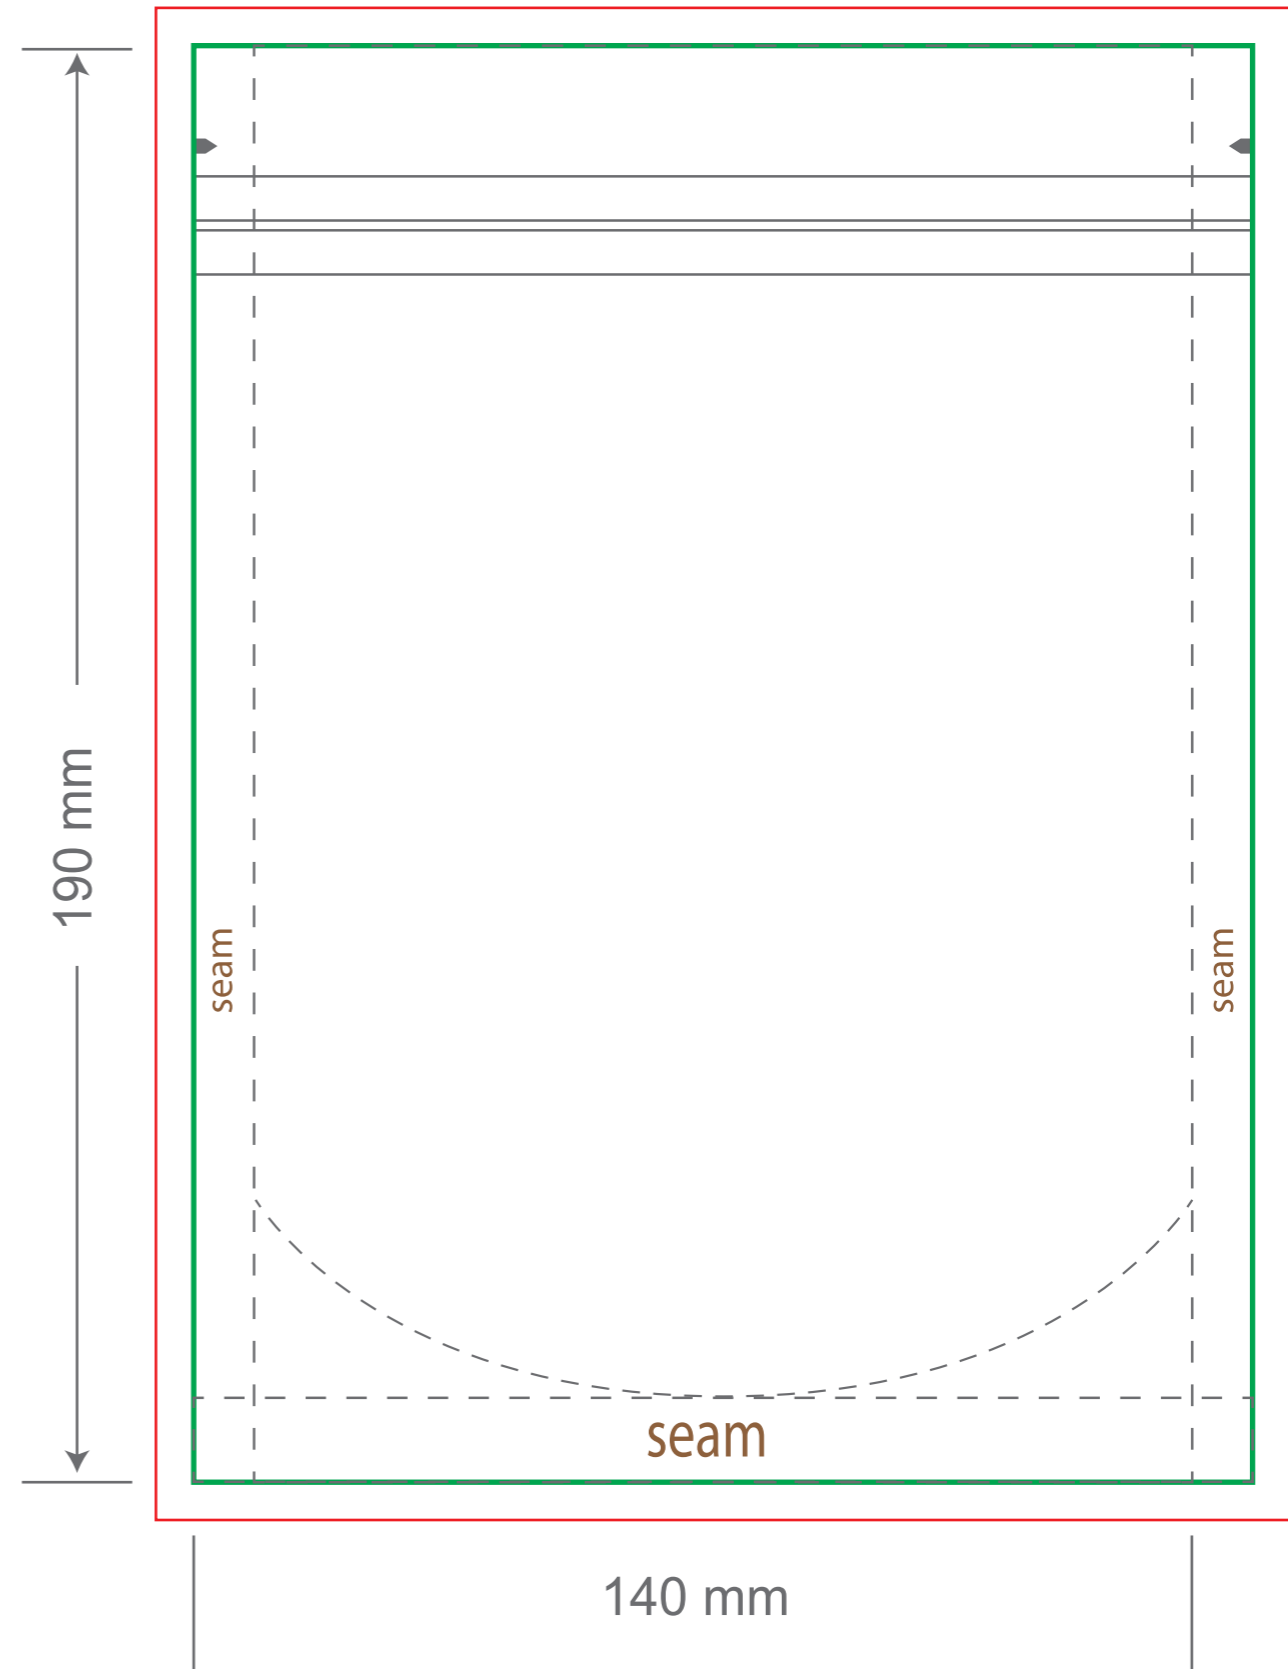

Front

Tear Notch
Zipper

Back

Tear Notch
Zipper

Green area is the bag area can with printing, except the window area.

Red area is the bleed area, please extend your artwork outside the green area within the red area.