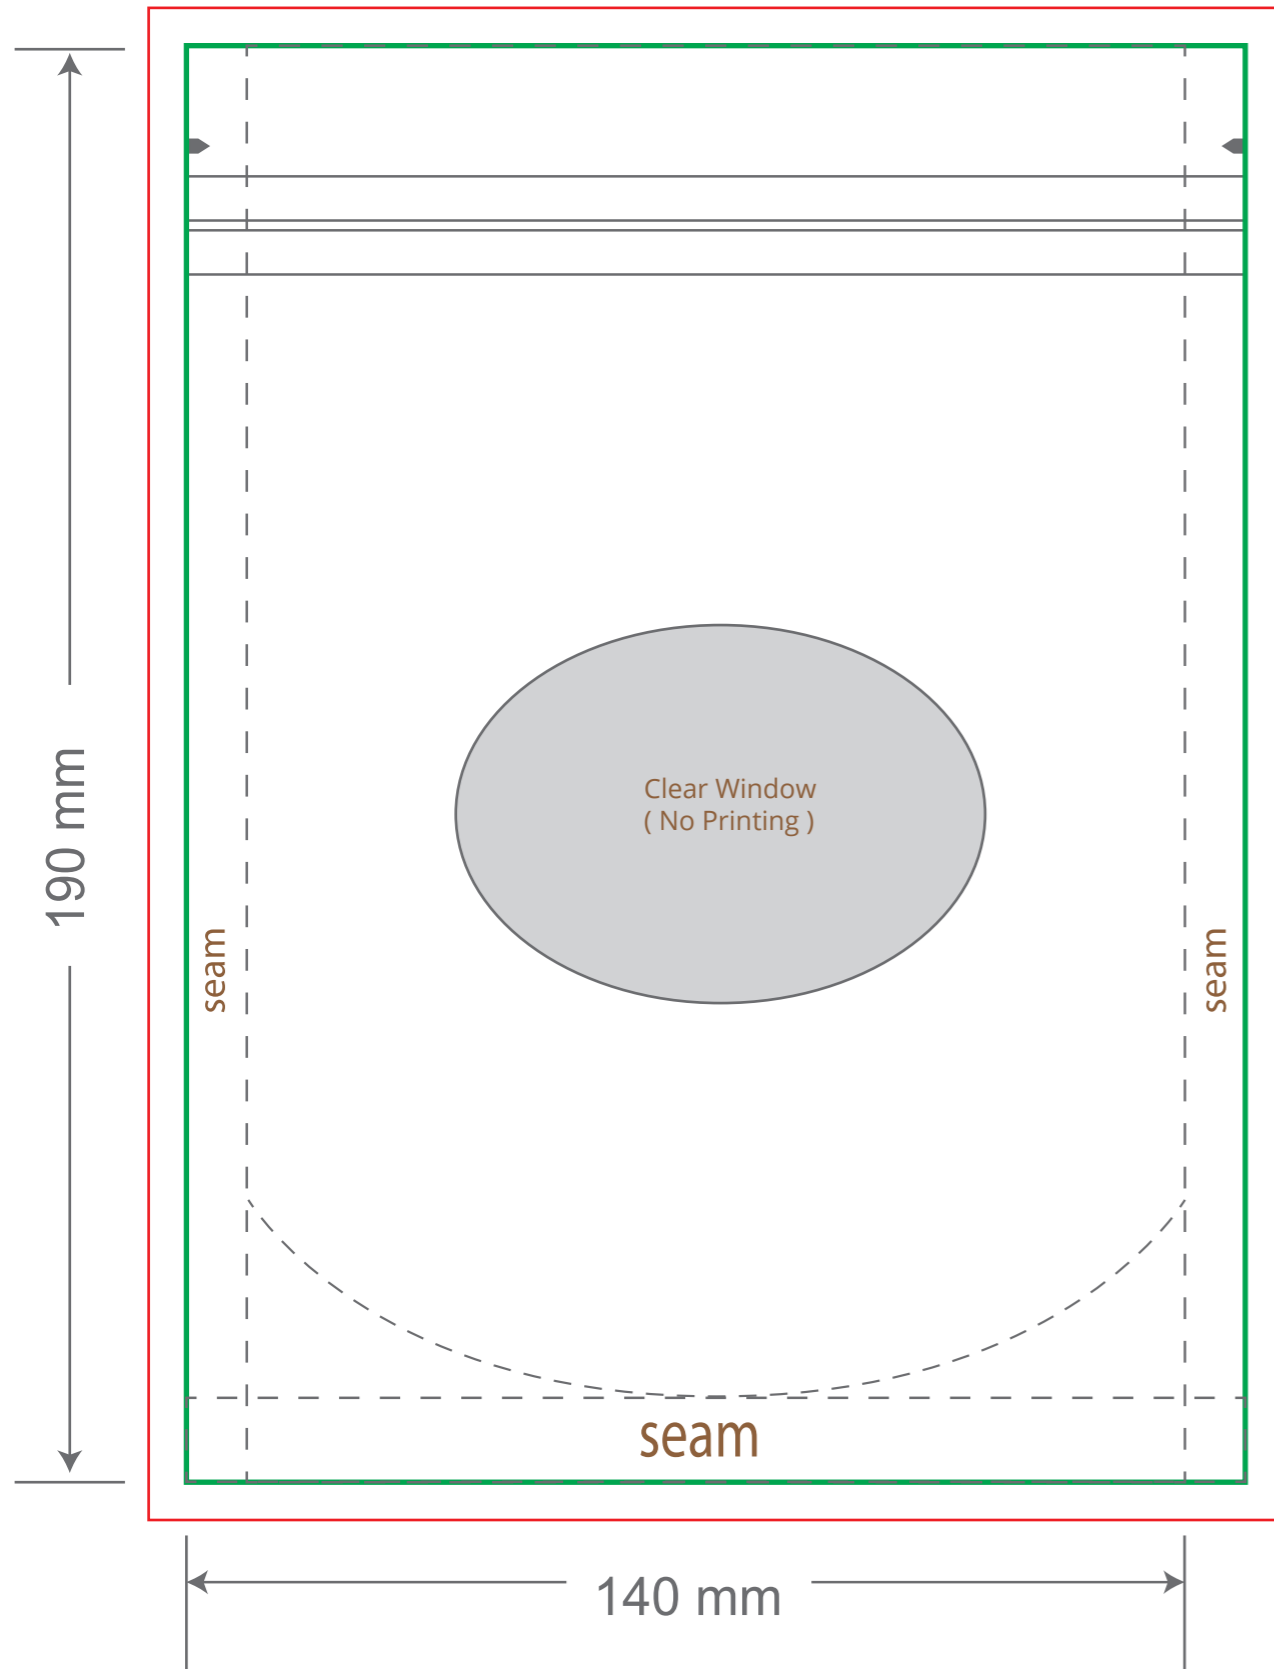

Front

Tear Notch
Zipper

Back

Tear Notch
Zipper

Green area is the bag area can with printing, except the window area.

Red area is the bleed area, please extend your artwork outside the green area within the red area.