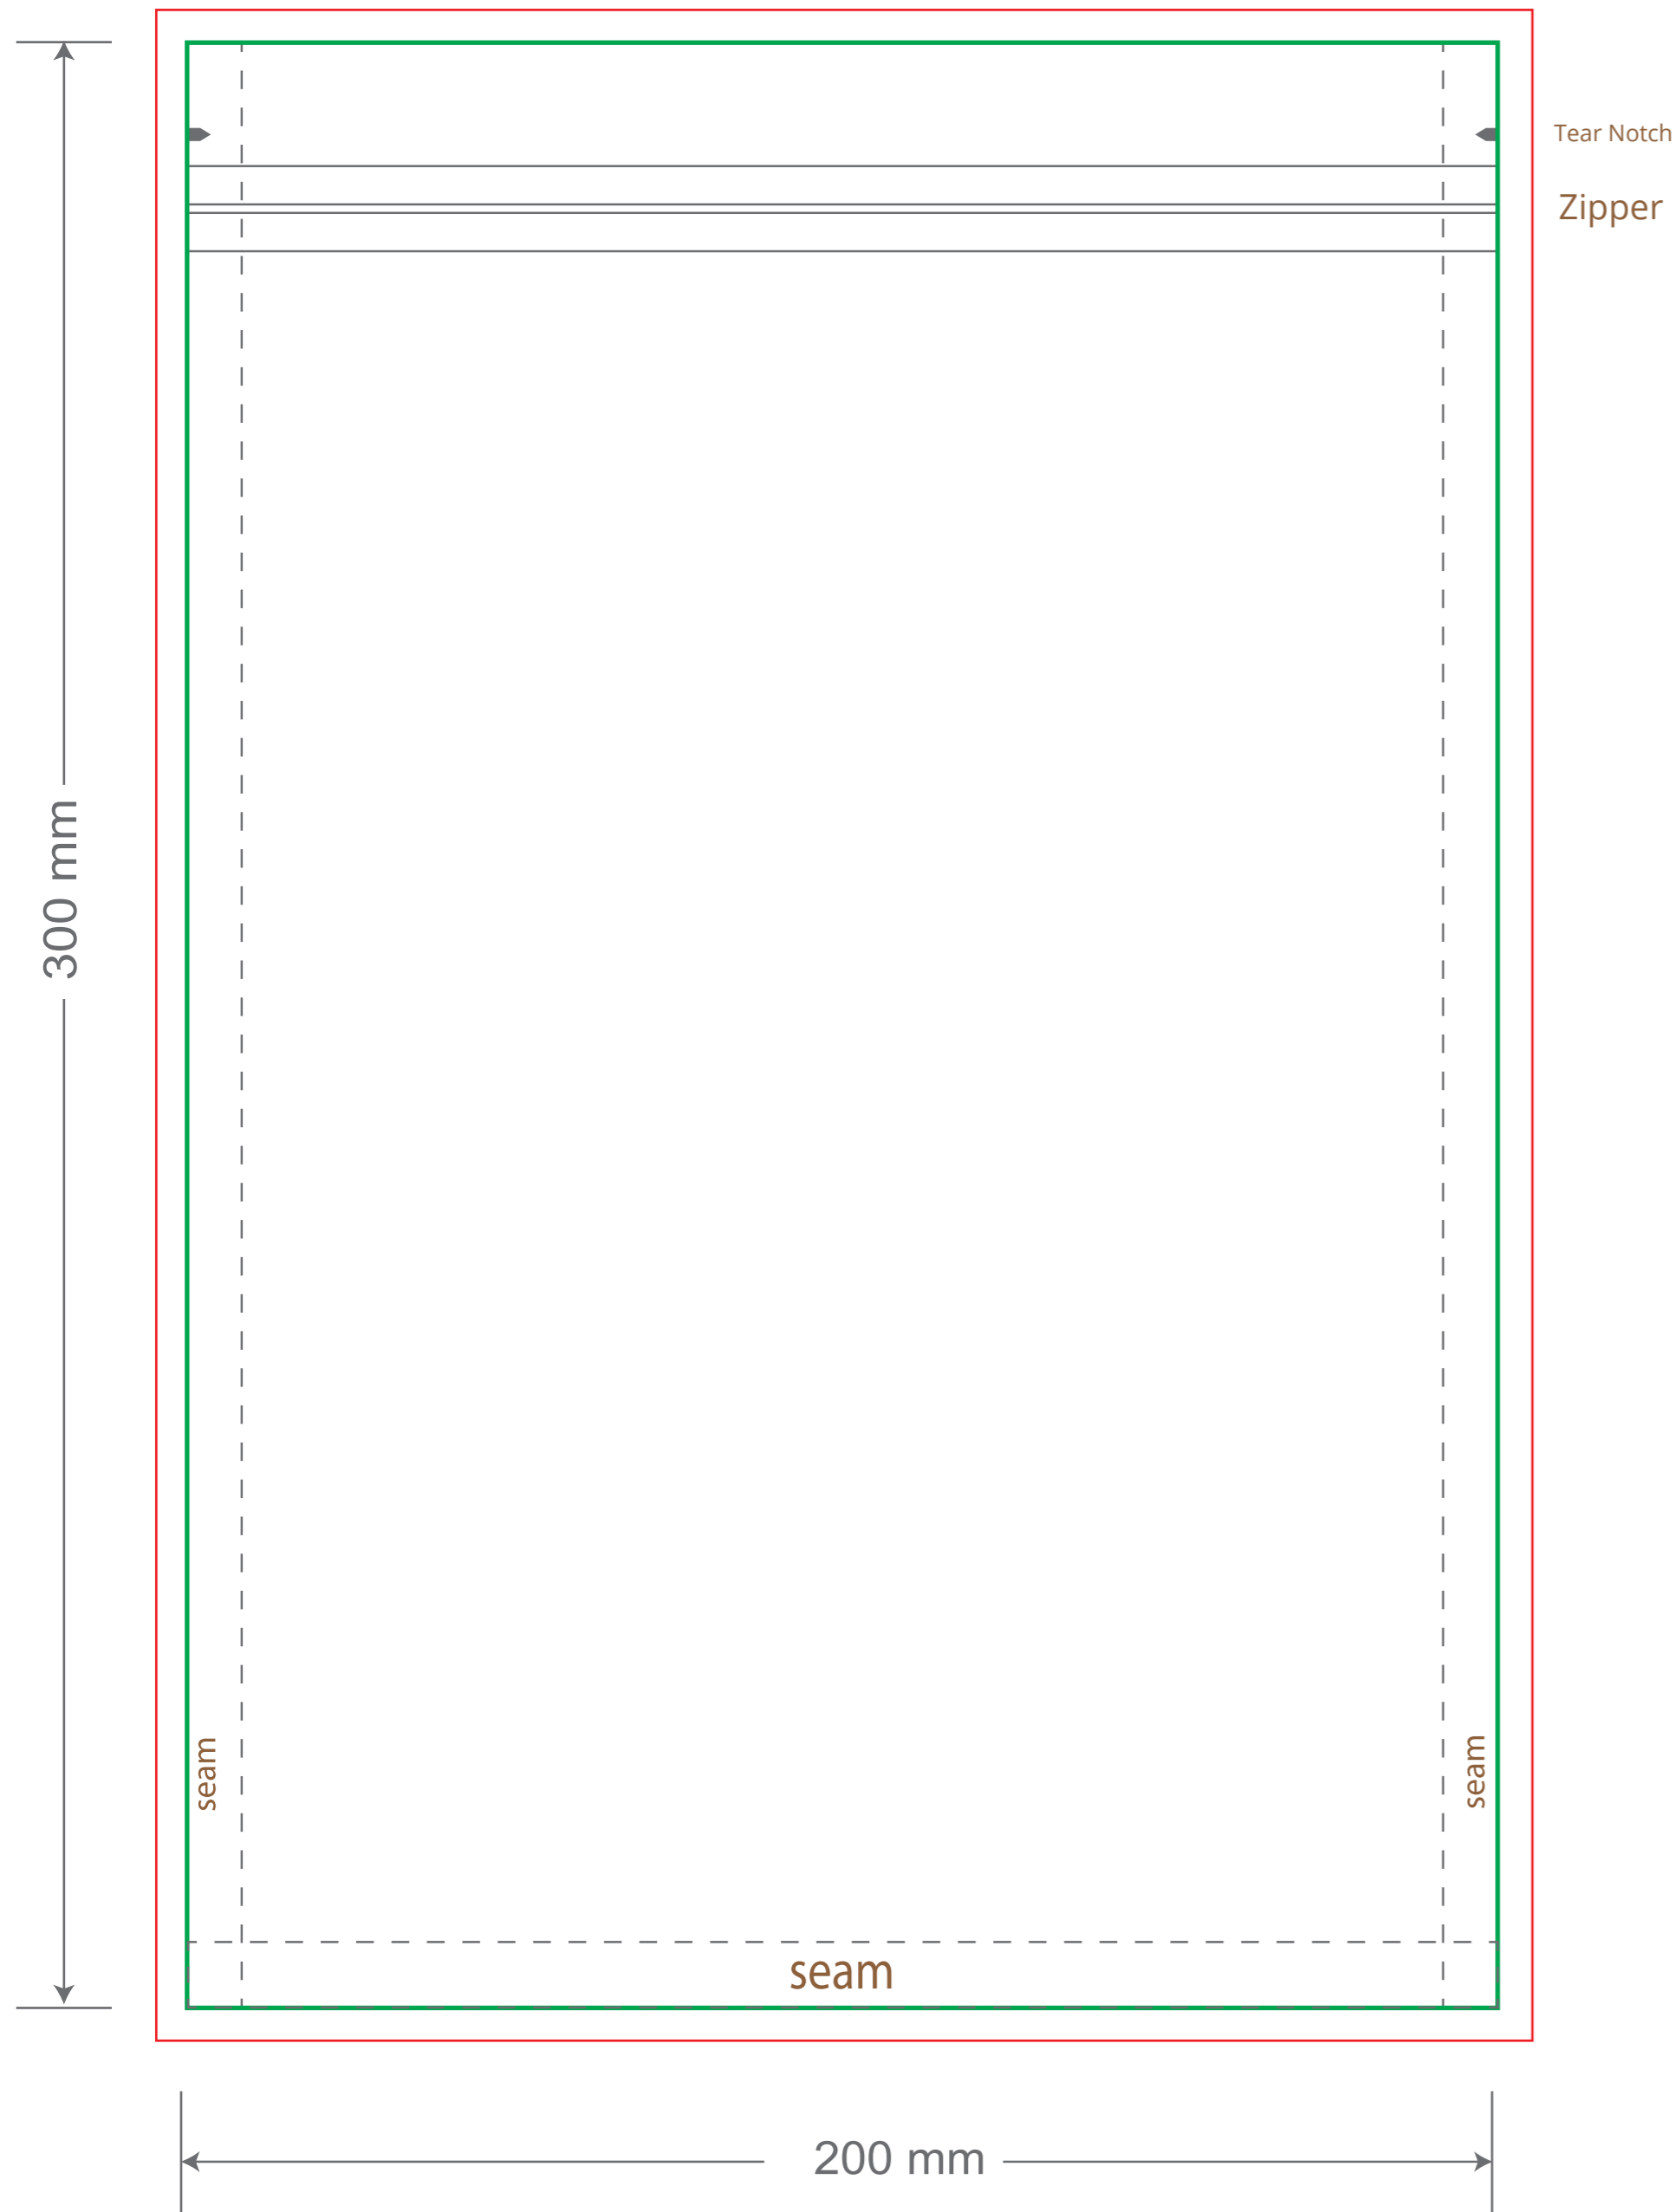

Front

Back

Green area is the bag area can with printing, except the window area.

Red area is the bleed area, please extend your artwork outside the green area within the red area.