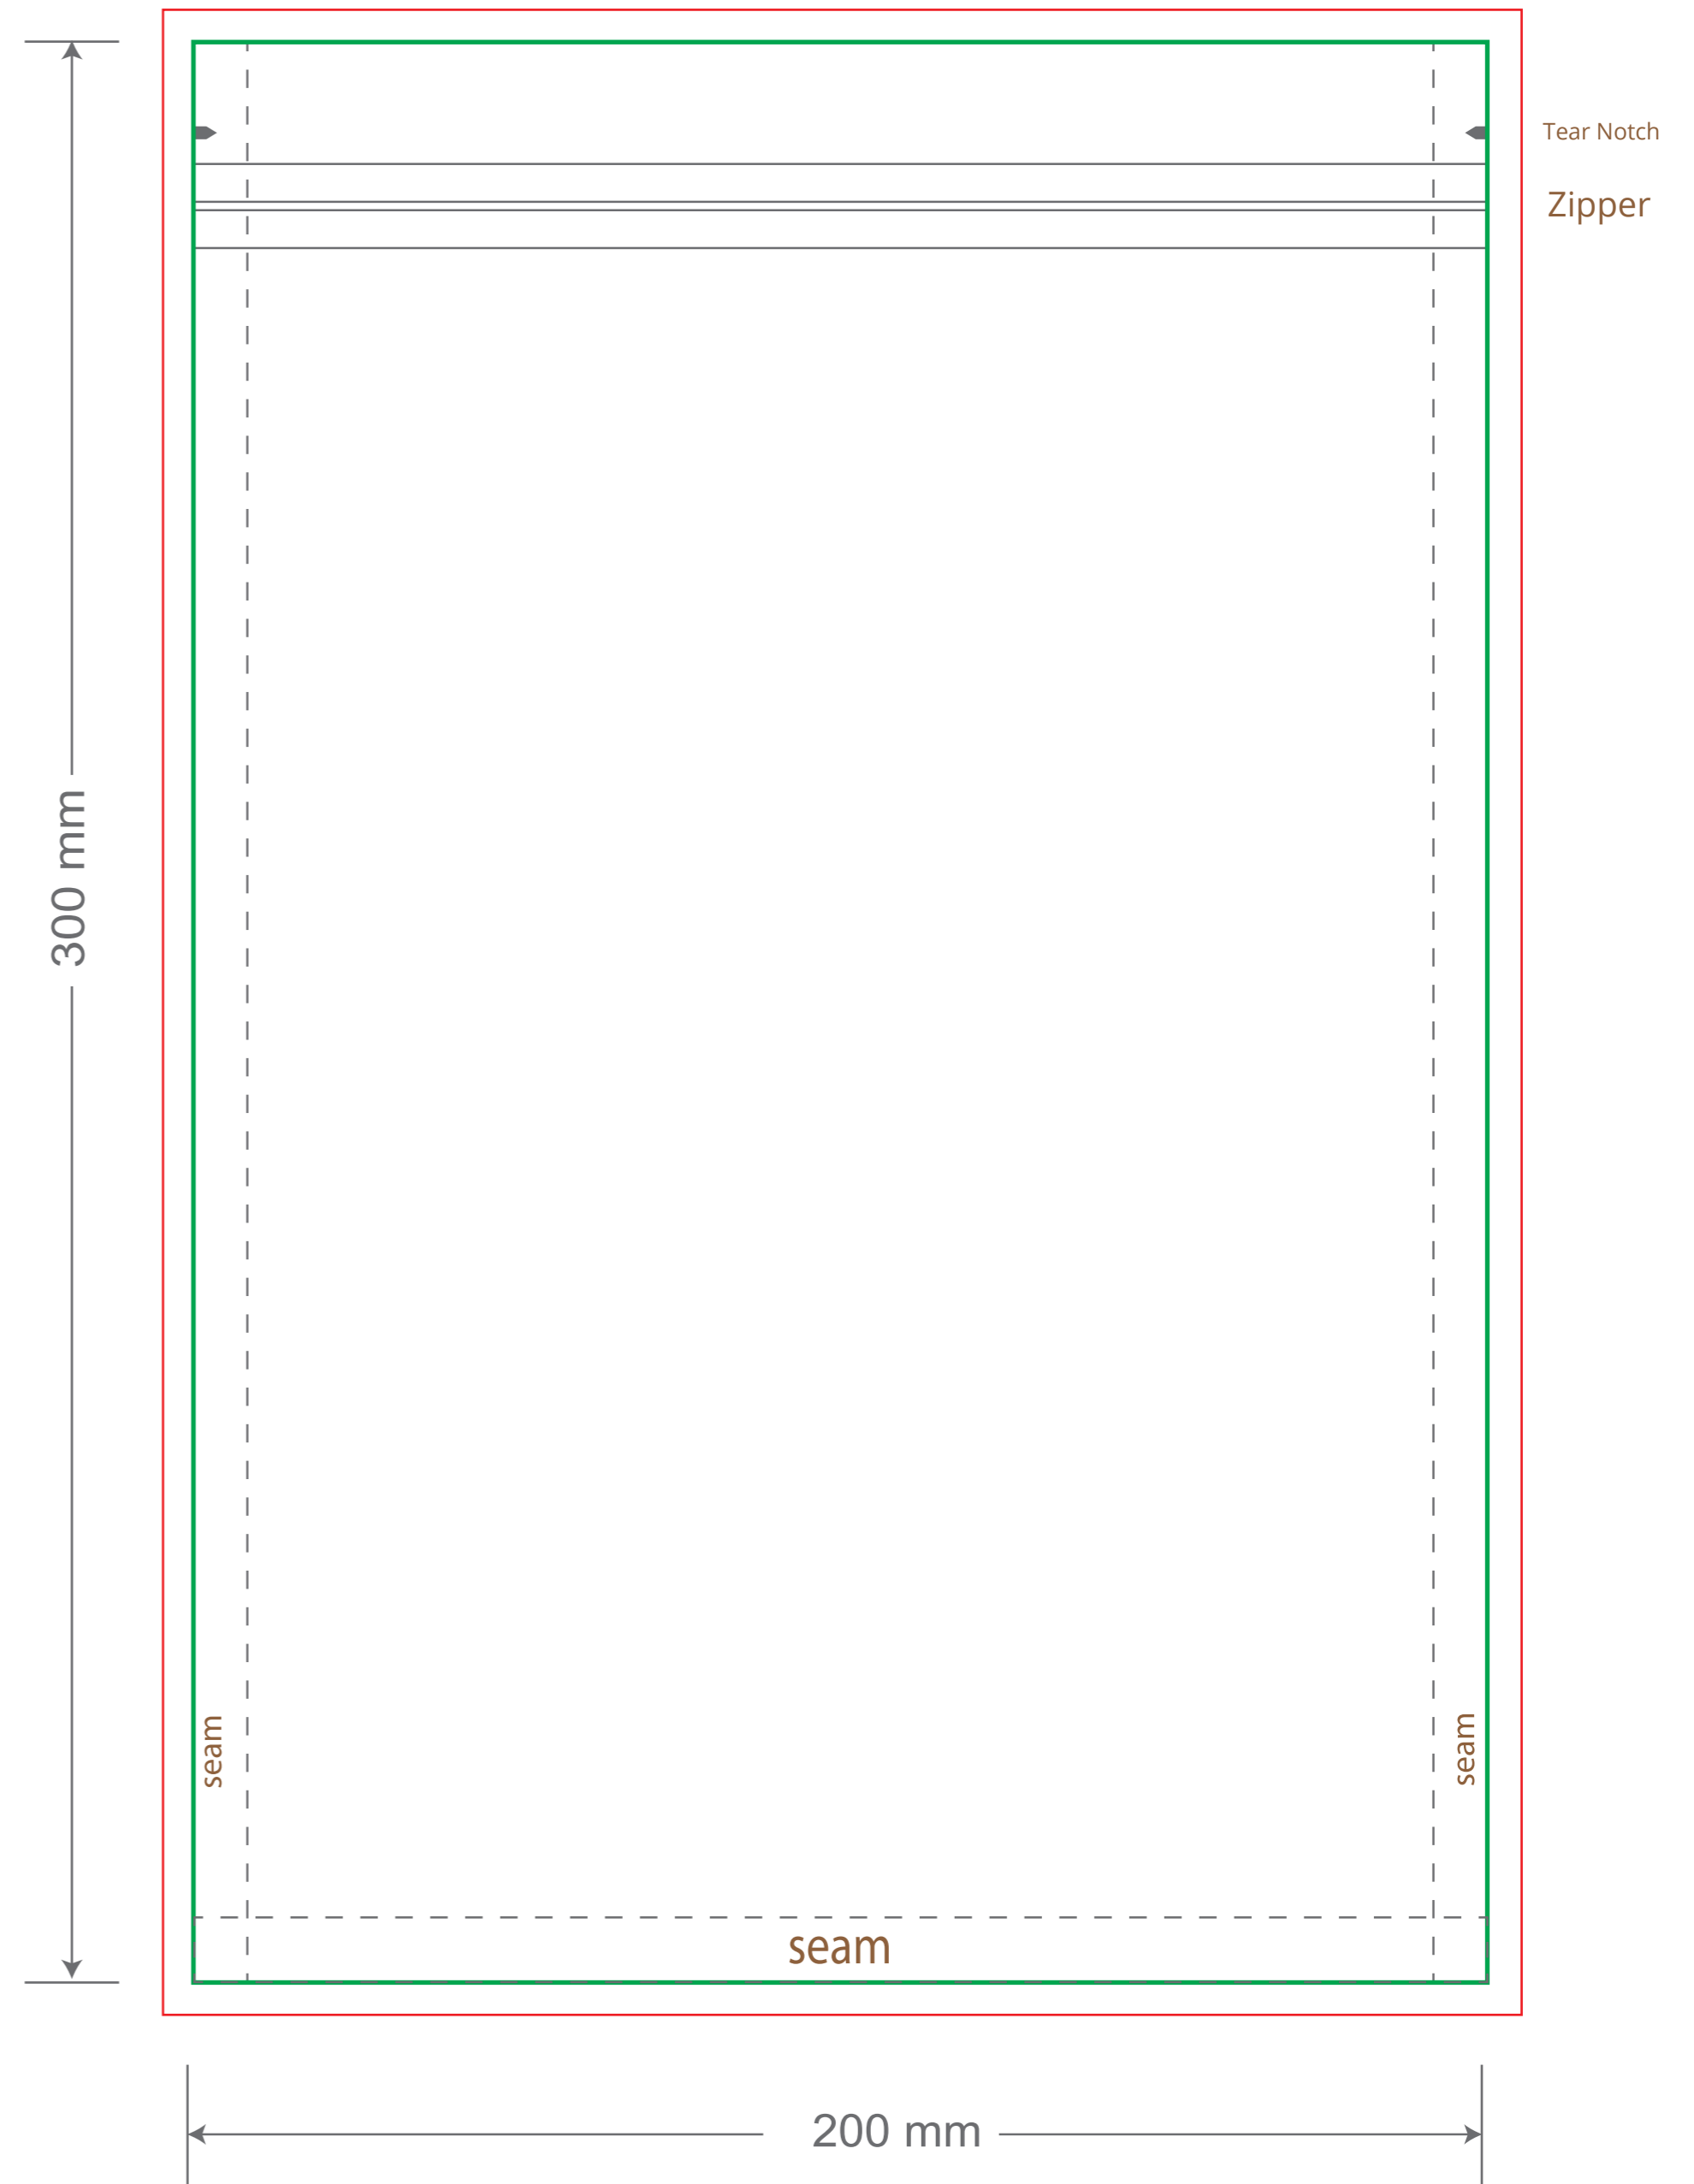

Front

Back

Green area is the bag area can with printing, except the window area.

Red area is the bleed area, please extend your artwork outside the green area within the red area.