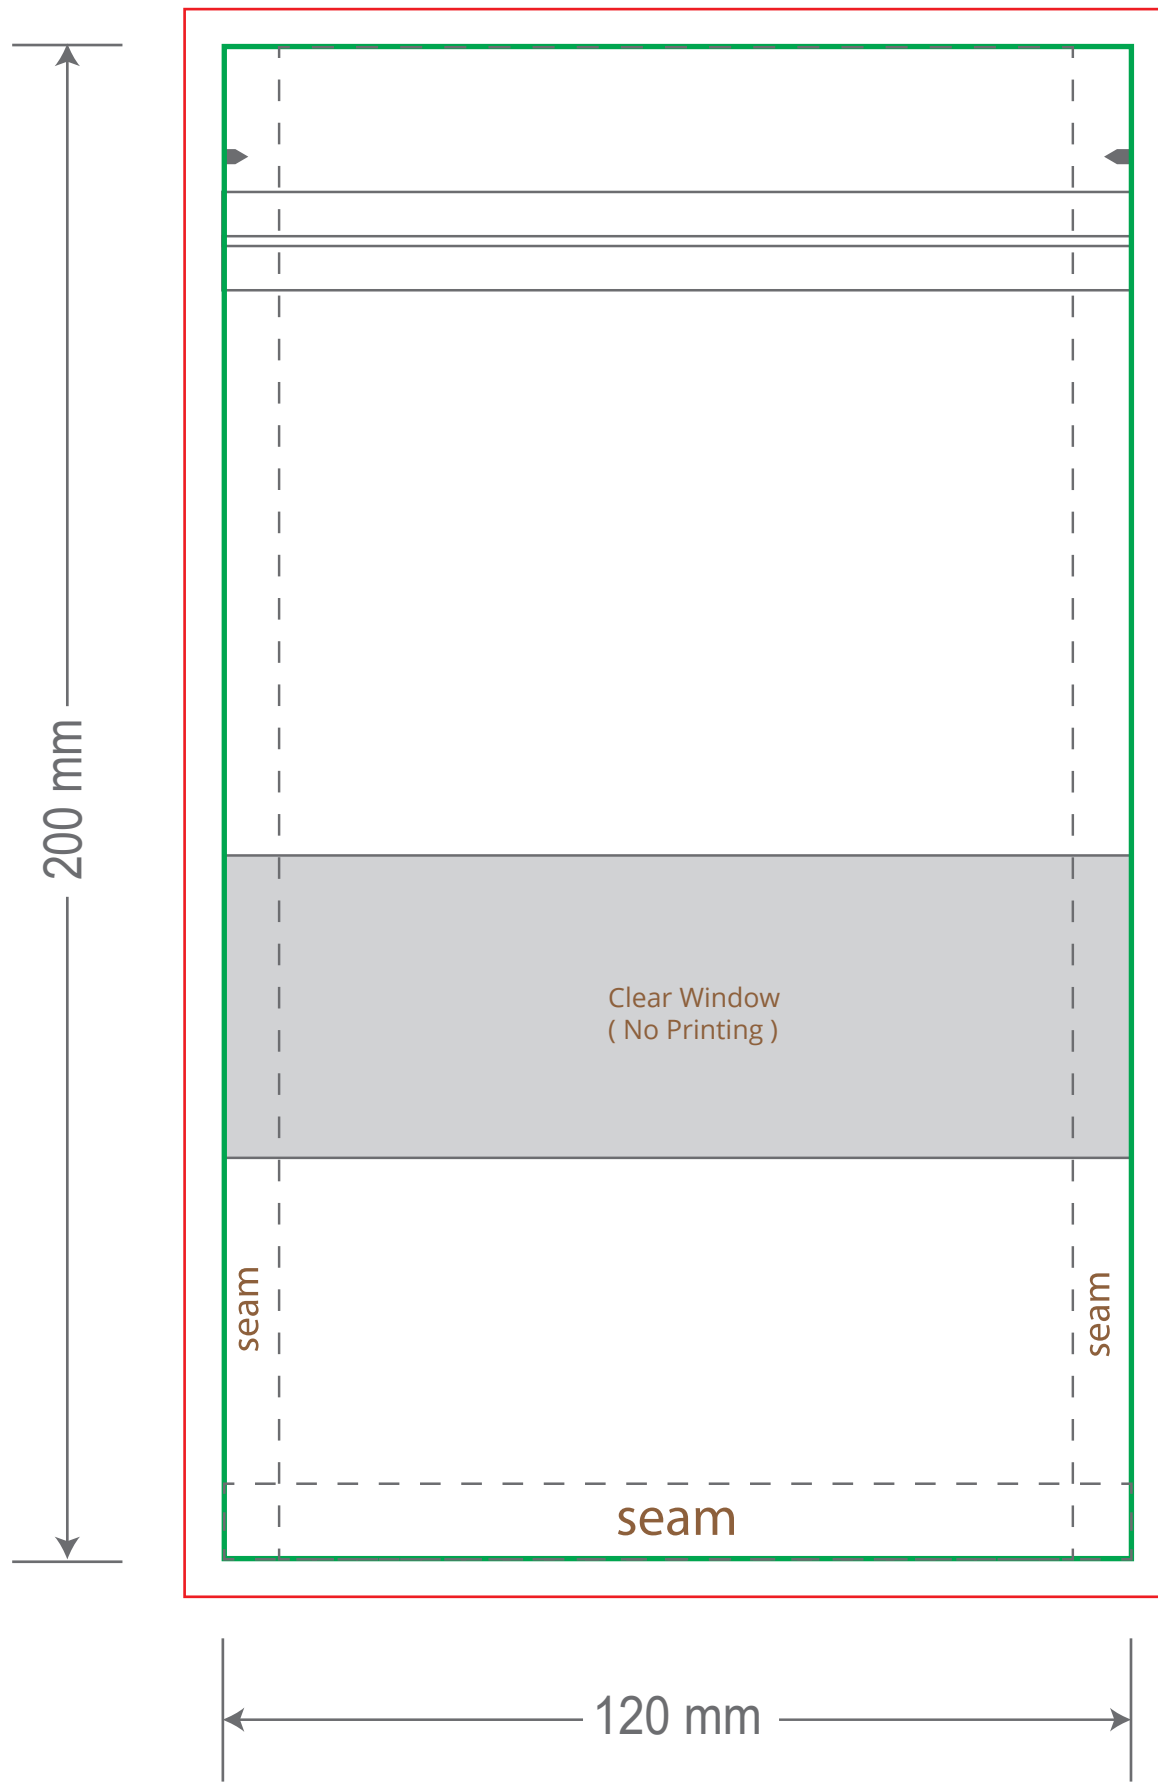

Front

Back

Green area is the bag area can with printing, except the window area.

Red area is the bleed area, please extend your artwork outside the green area within the red area.