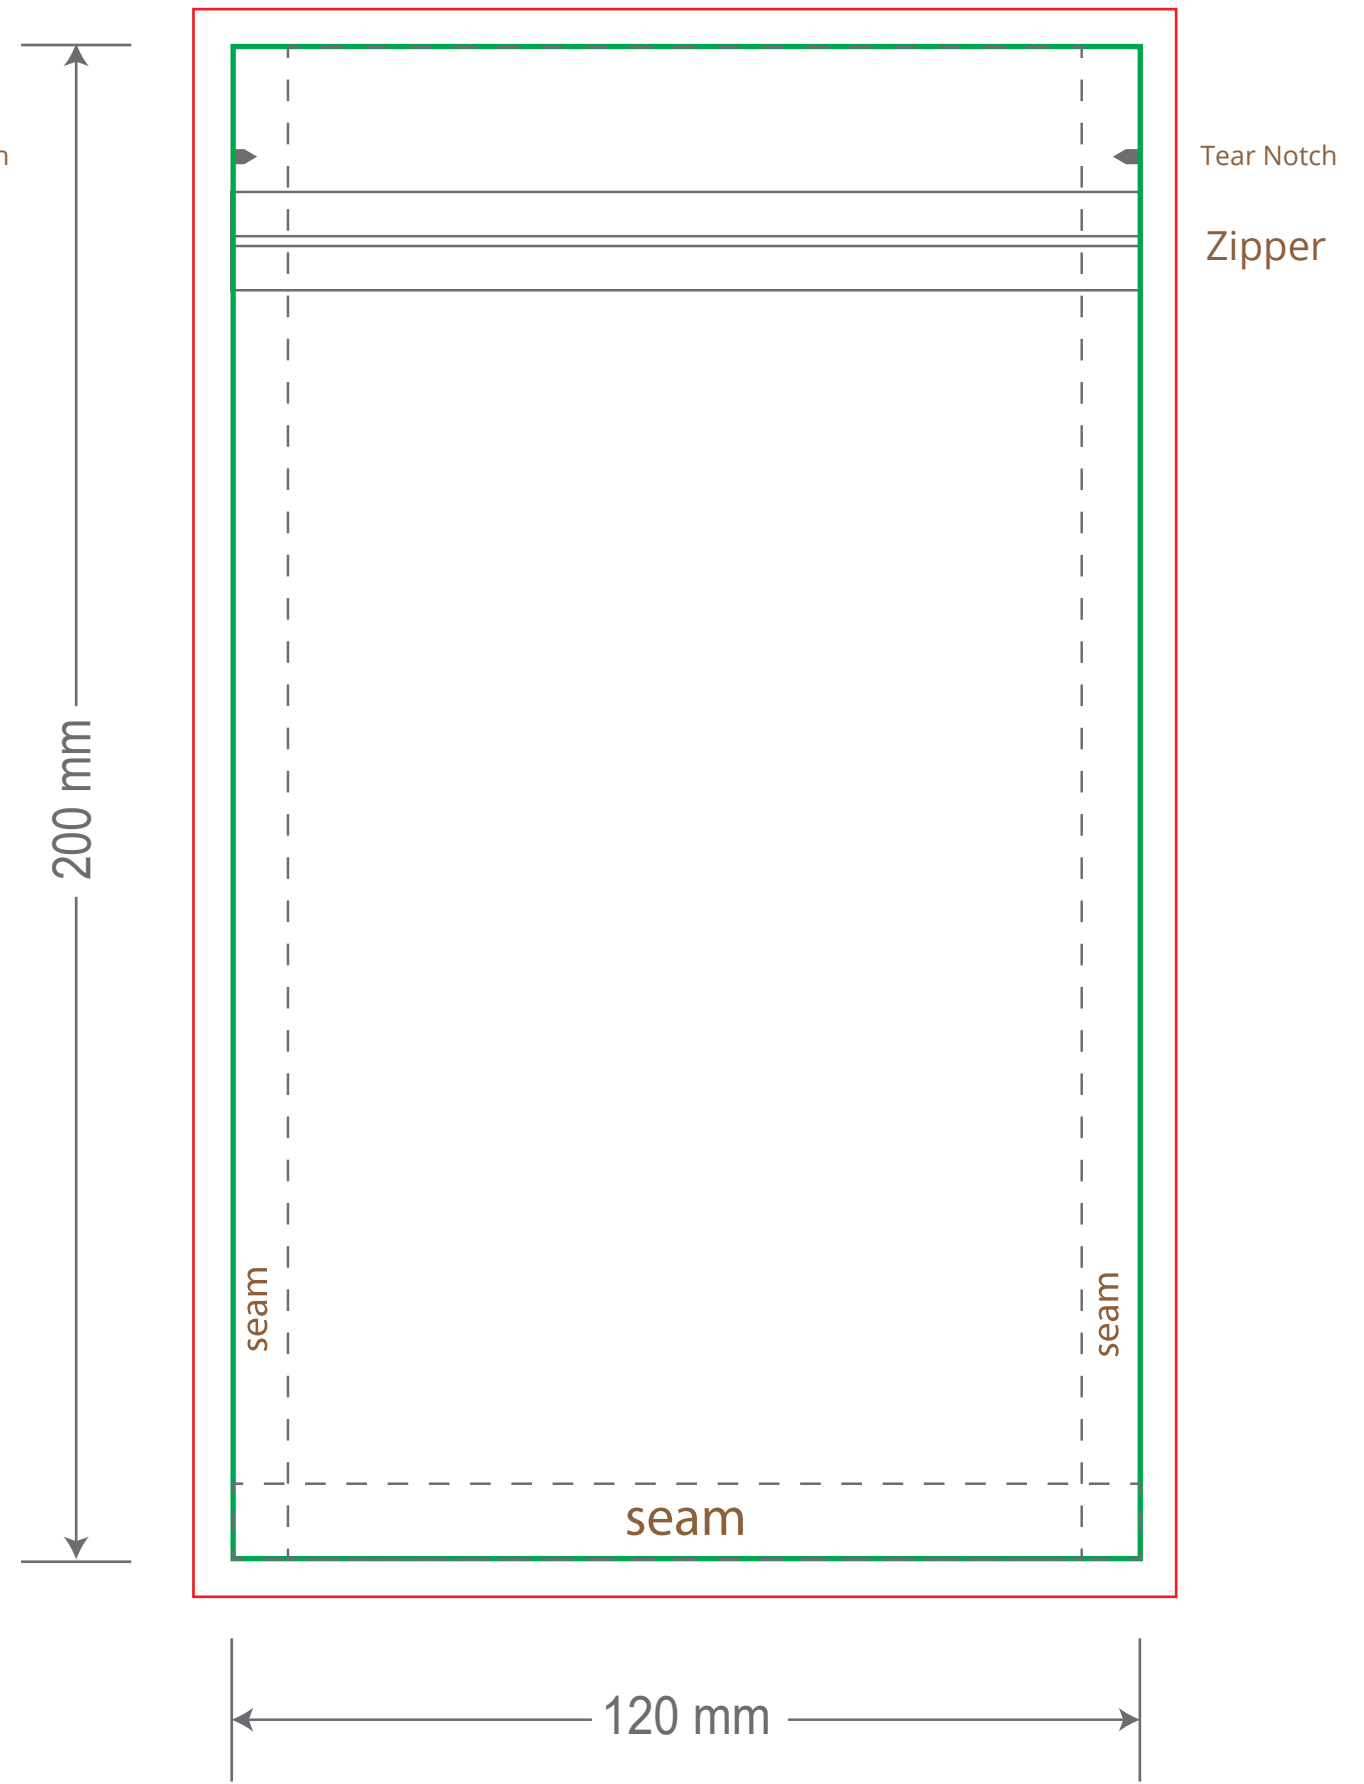

Front

Back

Green area is the bag area can with printing, except the window area.

Red area is the bleed area, please extend your artwork outside the green area within the red area.