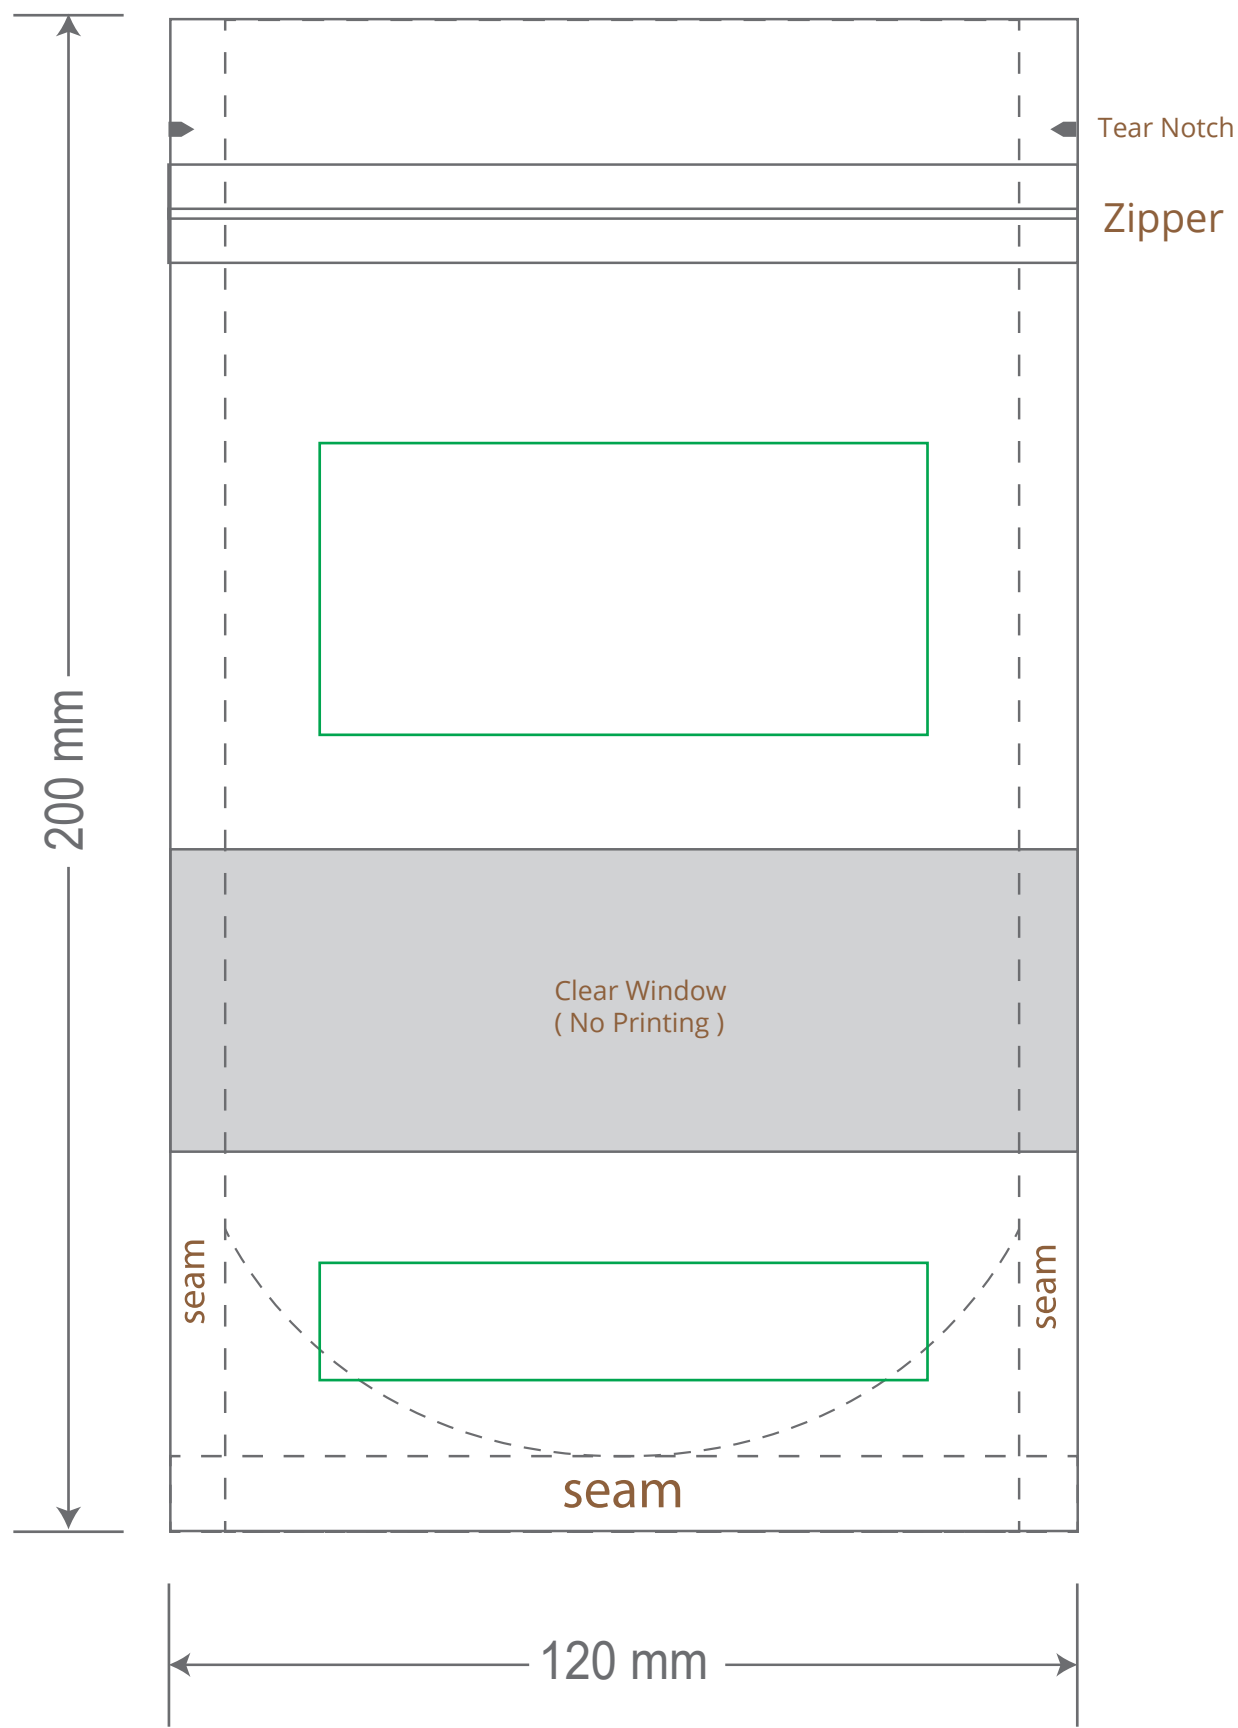

Front

Back

Green area is the bag area is the printing area, artwork with at most 2 colors for silkscreen printing.

Note: In Silkscreen printing Text font size must be bigger than 11pt can be clearly printed.