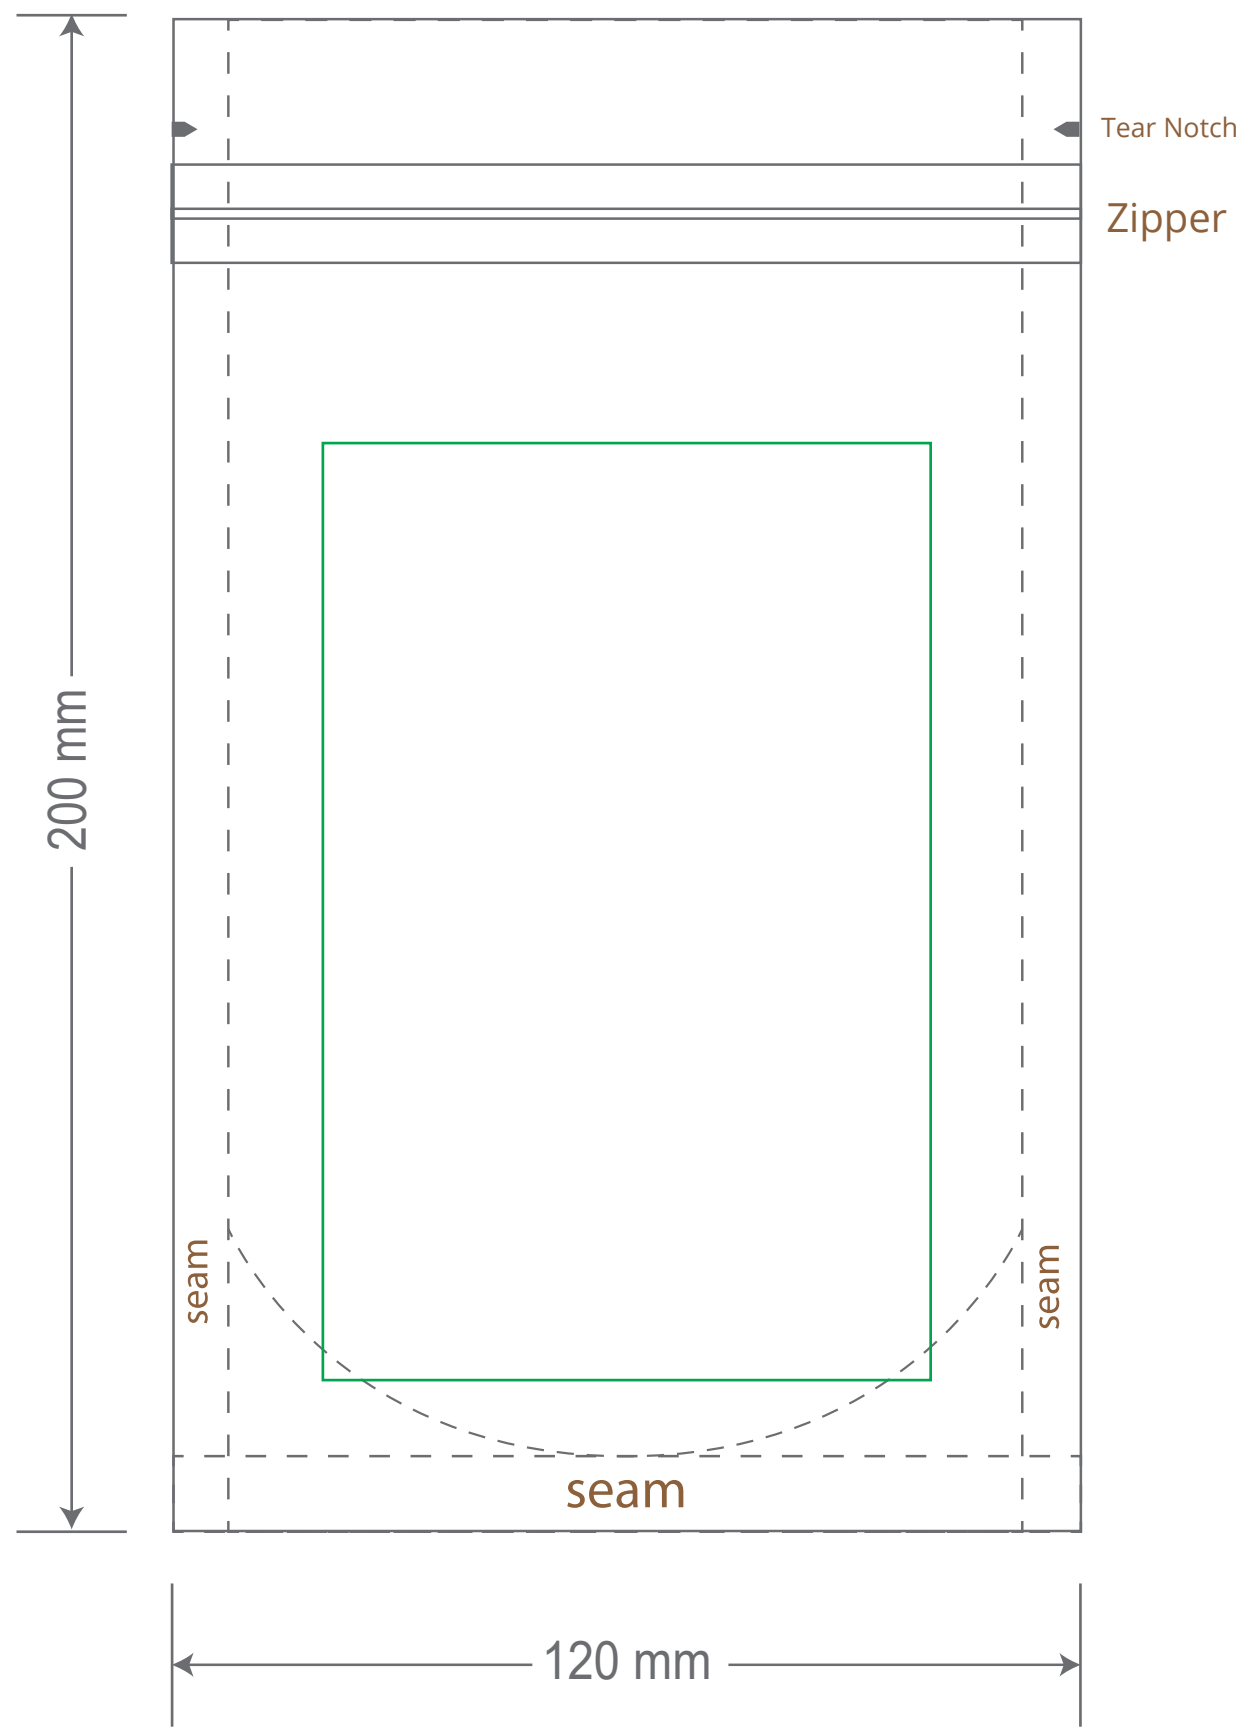

Front

Back

Green area is the bag area is the printing area, artwork with at most 2 colors for silkscreen printing.

Note: In Silkscreen printing Text font size must be bigger than 11pt can be clearly printed.