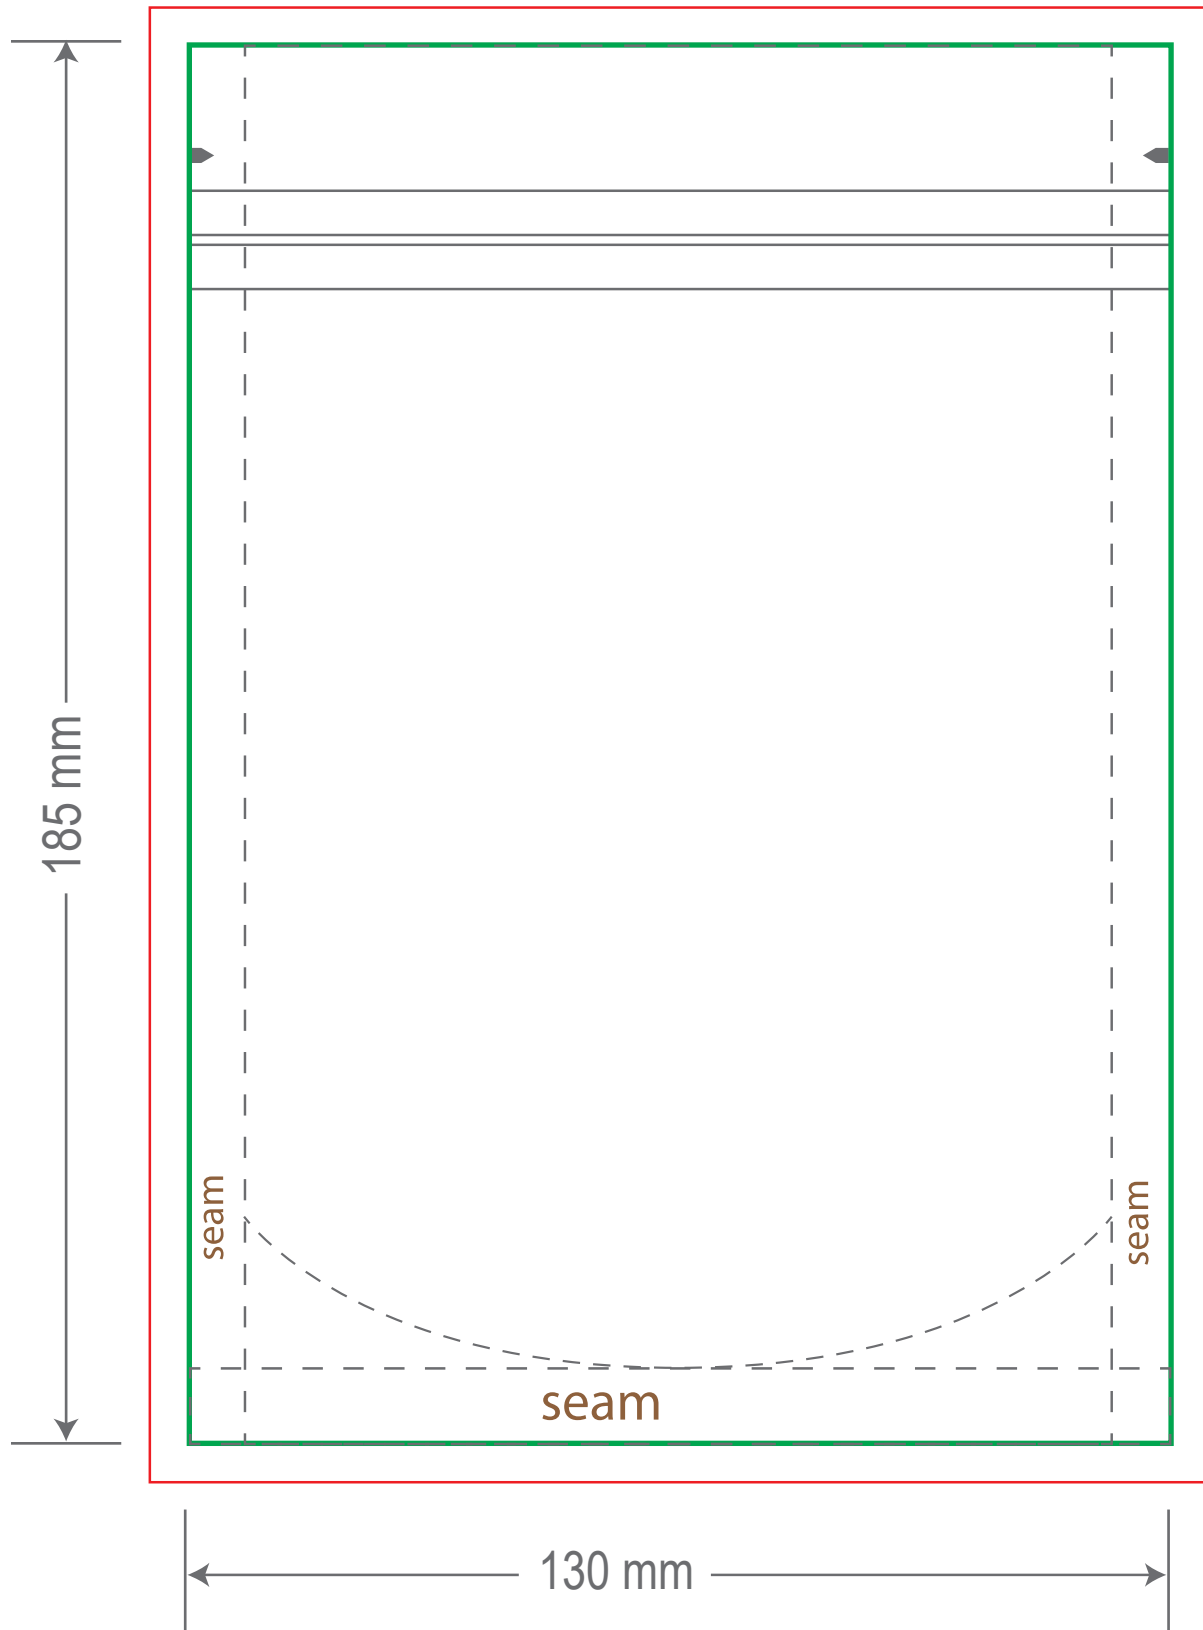

# Front

# Back

Green area is the bag area can with printing, except the window area.

Red area is the bleed area, please extend your artwork outside the green area within the red area.