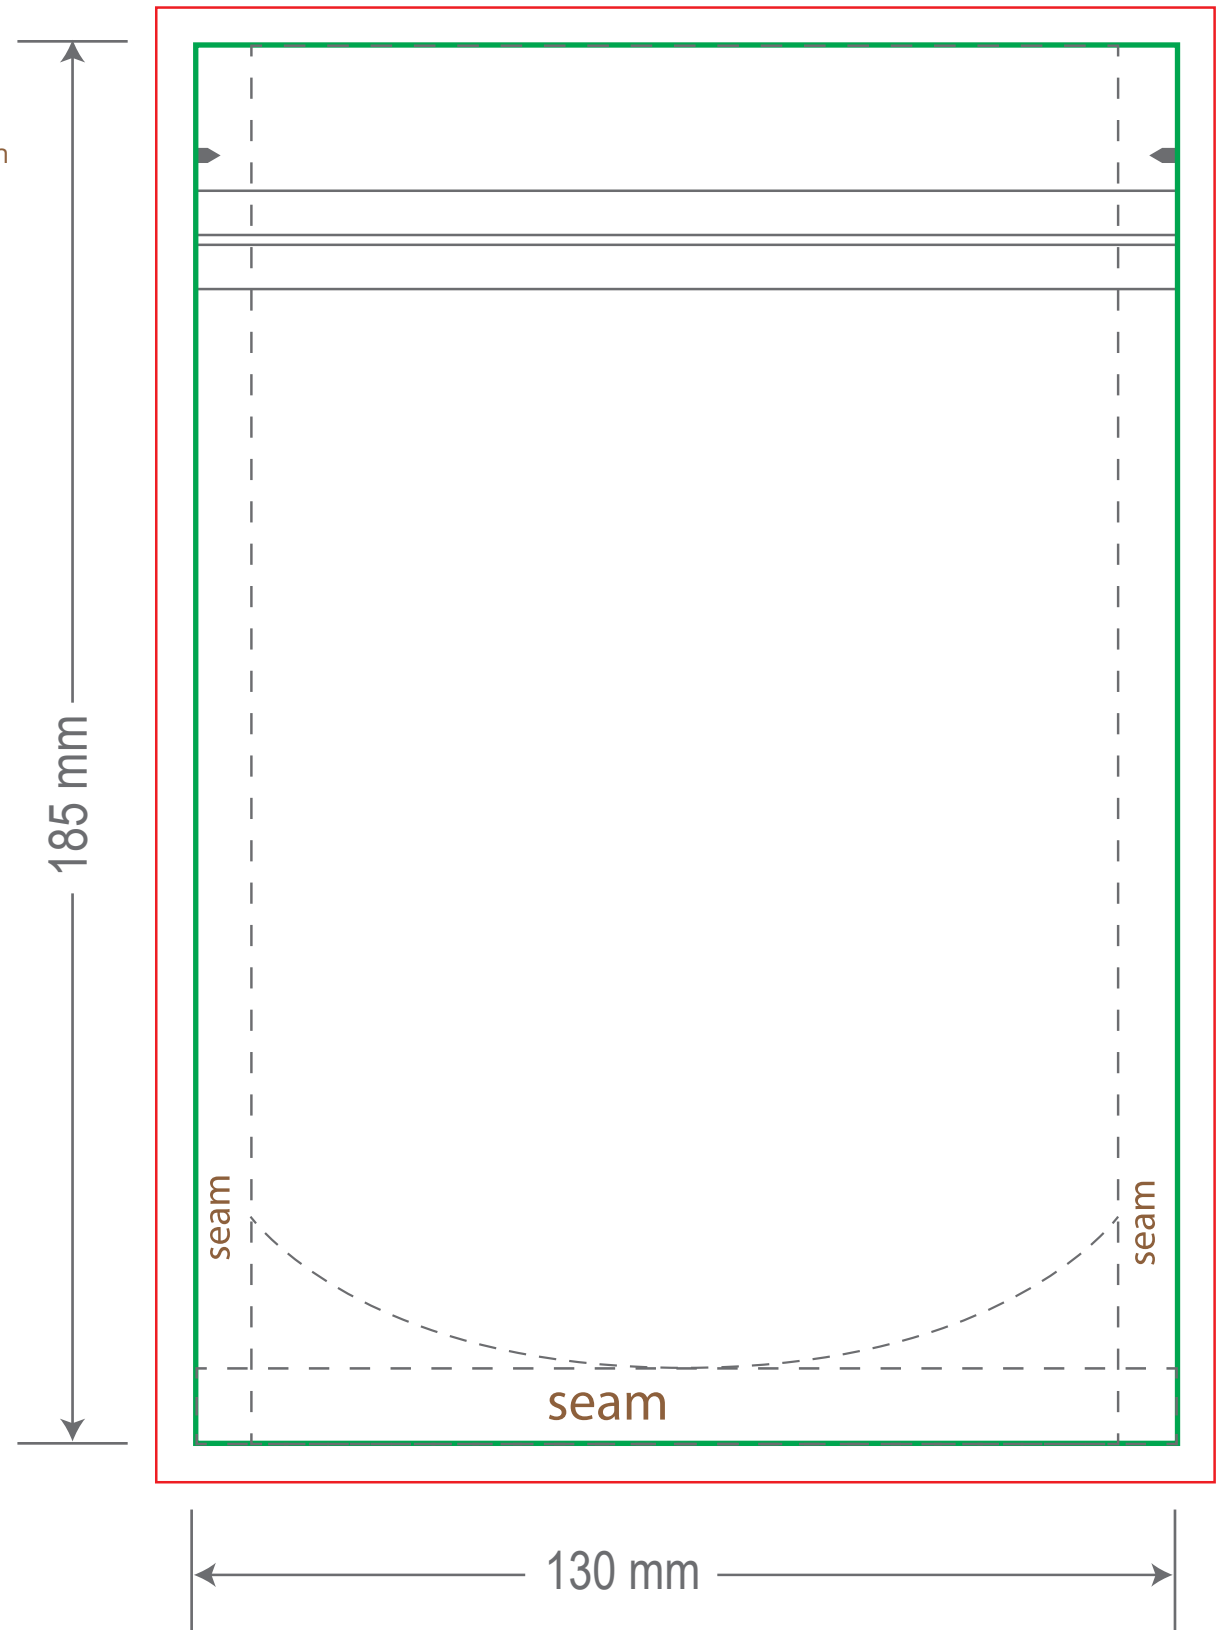

# Front

# Back

Green area is the bag area can with printing, except the window area.

Red area is the bleed area, please extend your artwork outside the green area within the red area.