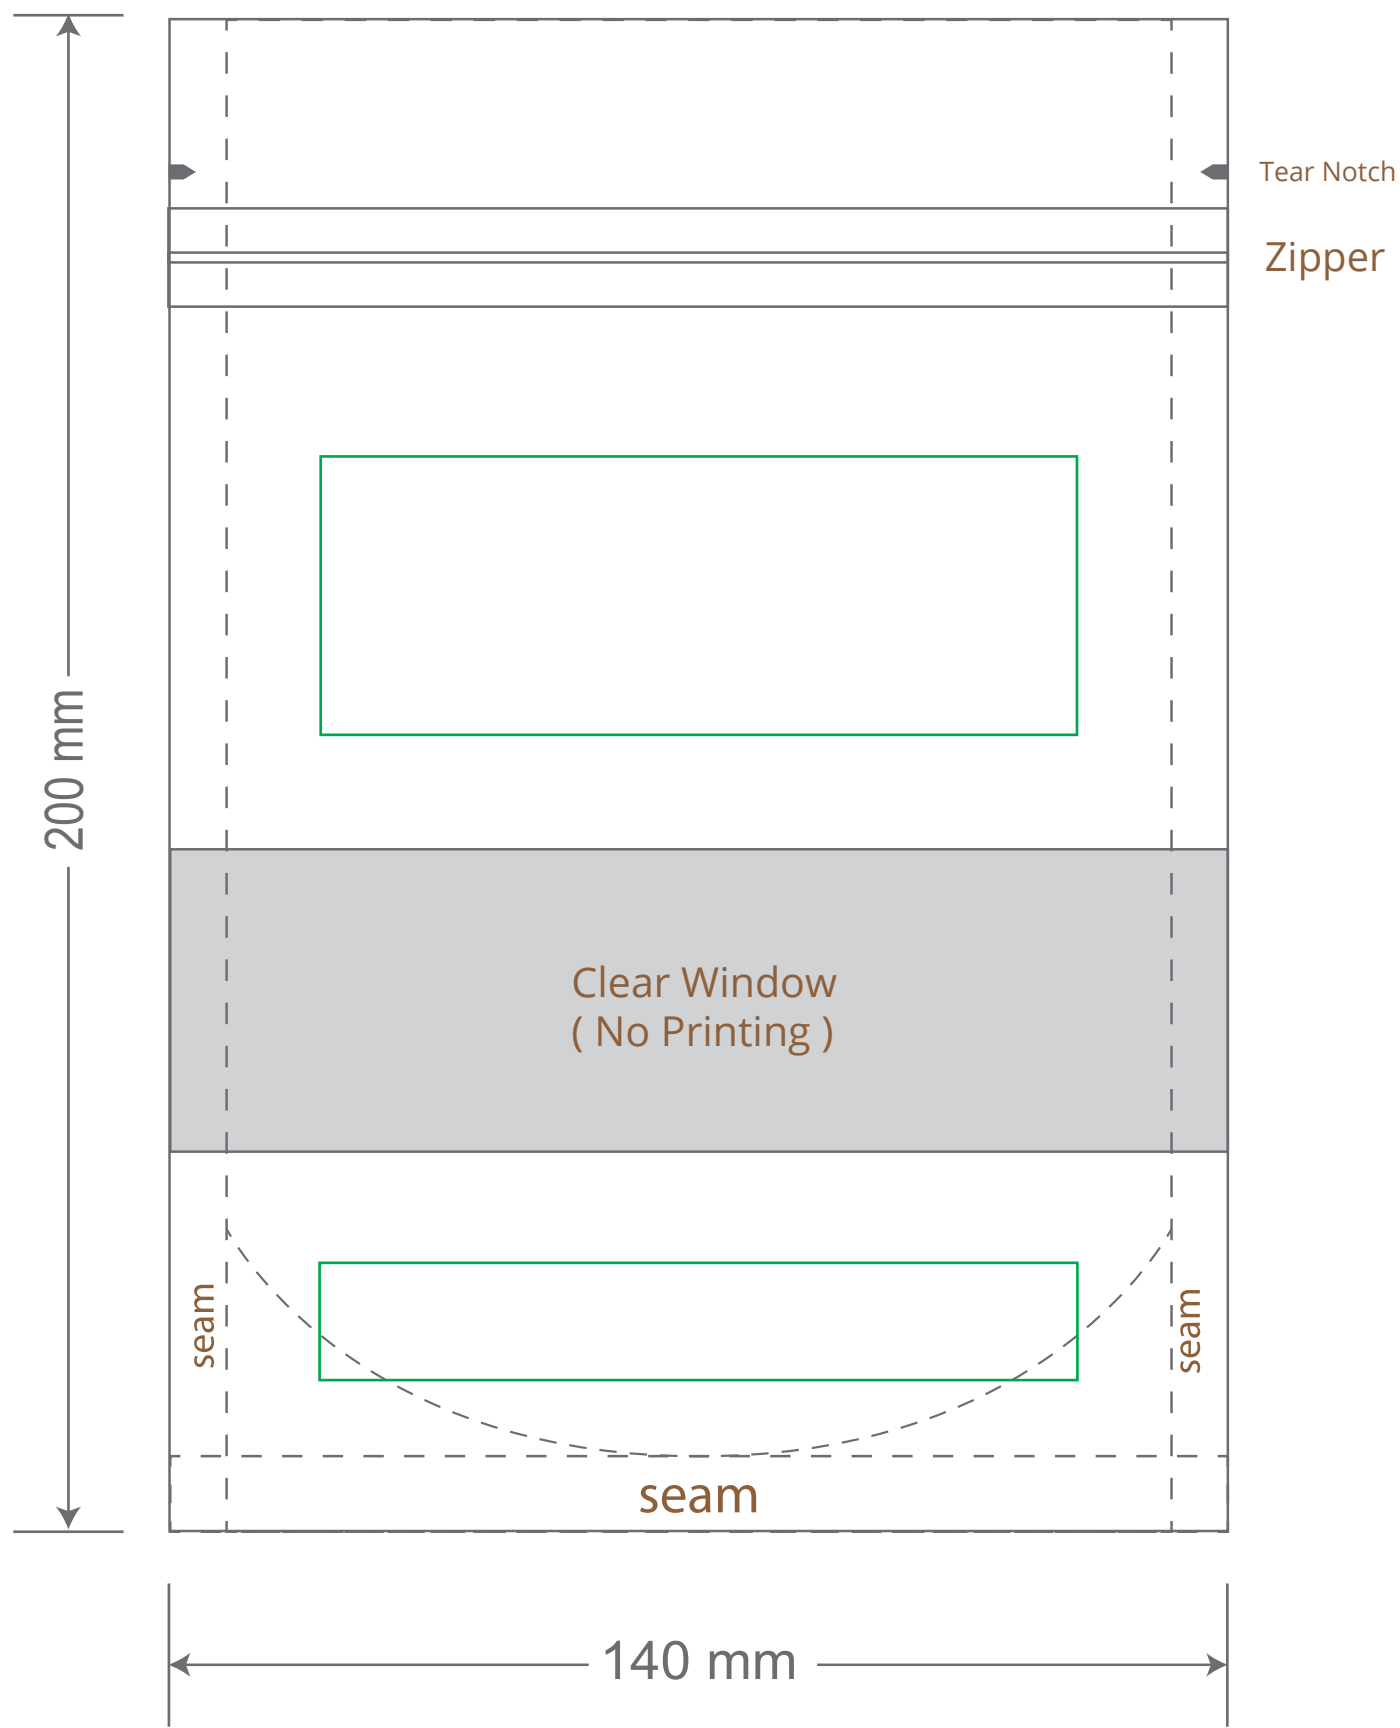

Front

Back

Green area is the bag area is the printing area, artwork with at most 2 colors for silkscreen printing.

Note: In Silkscreen printing Text font size must be bigger than 11pt can be clearly printed.