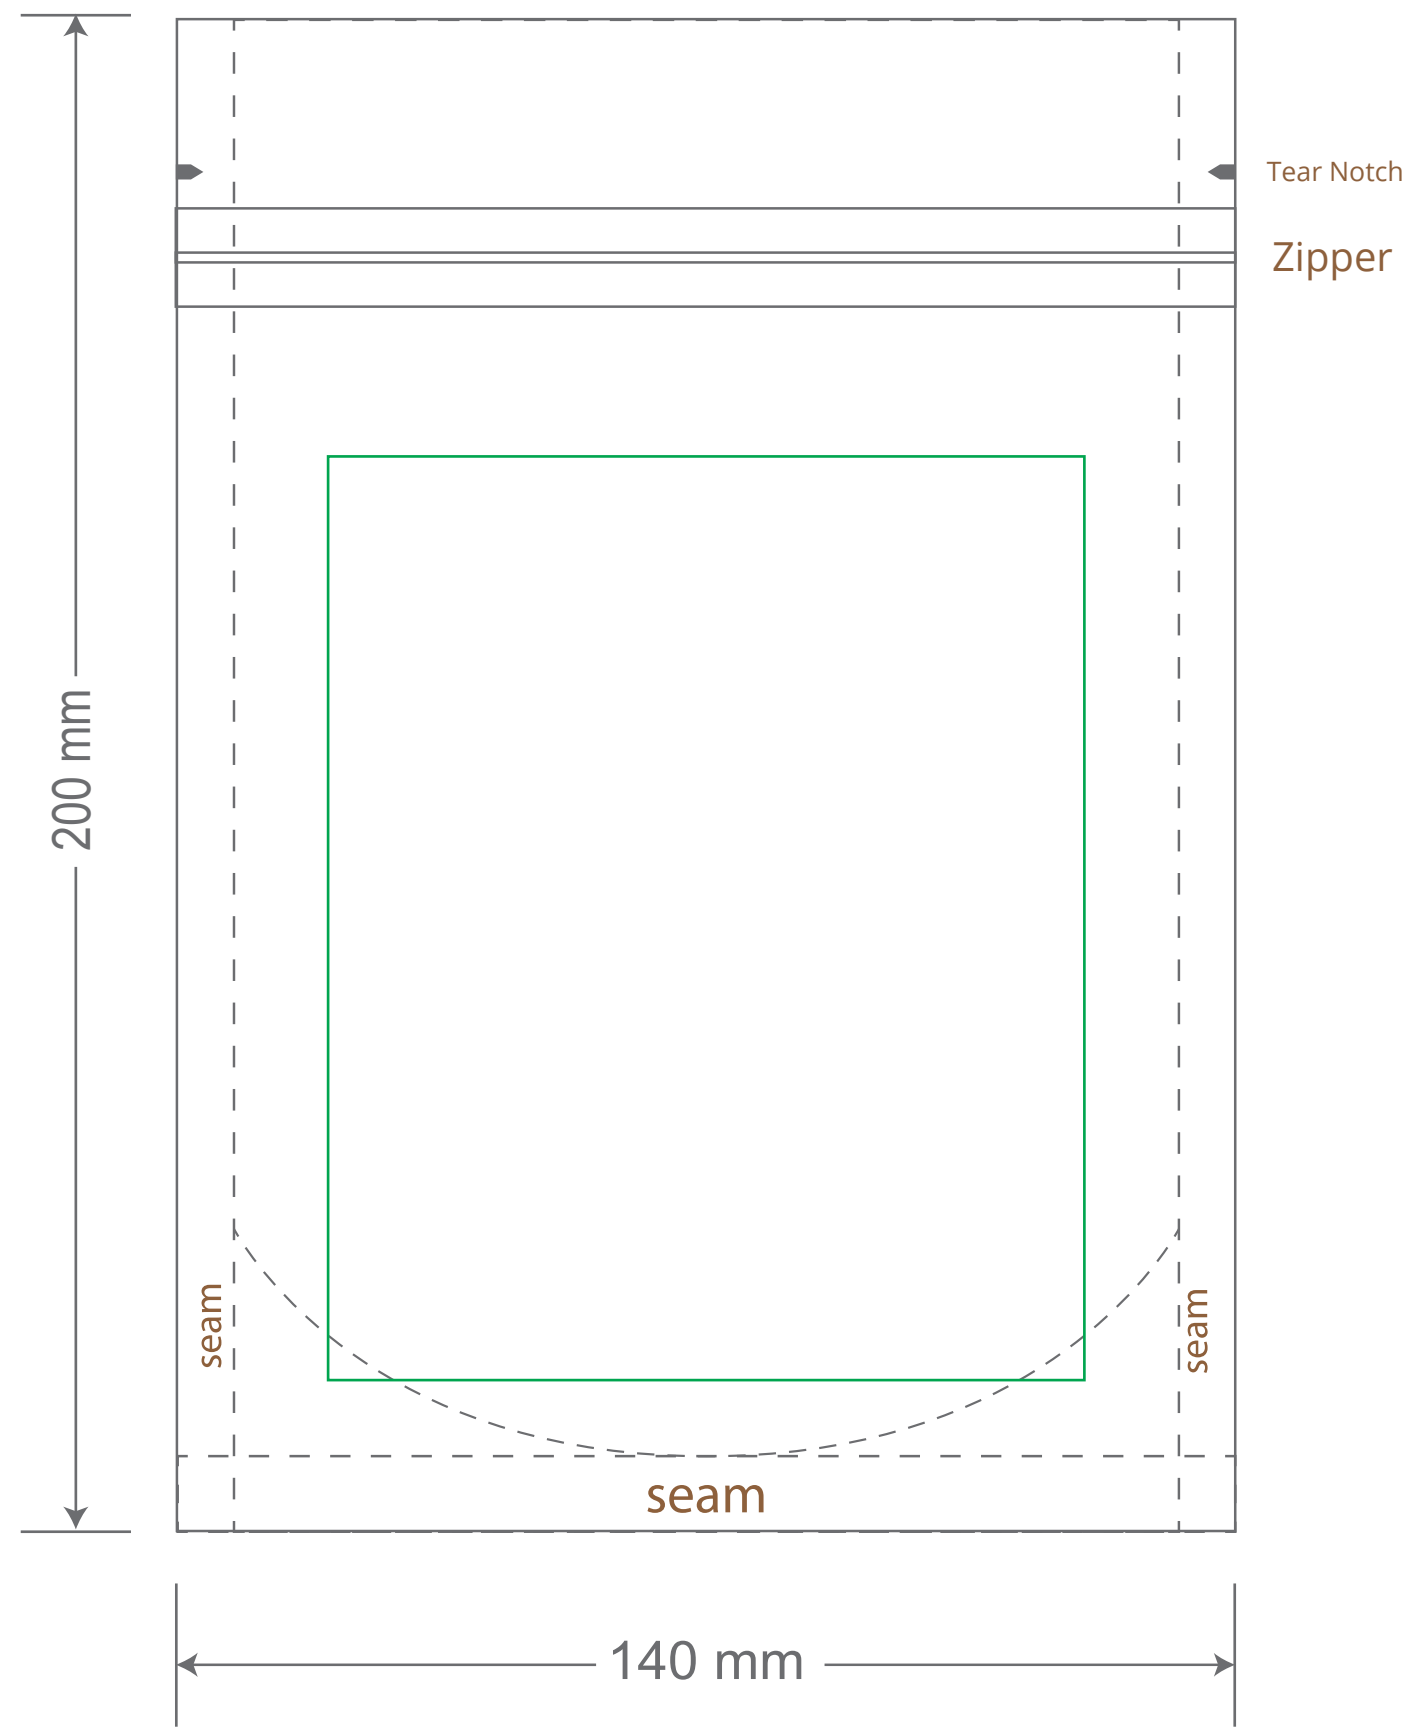

Front

Back

Green area is the bag area is the printing area, artwork with at most 2 colors for silkscreen printing.

Note: In Silkscreen printing Text font size must be bigger than 11pt can be clearly printed.