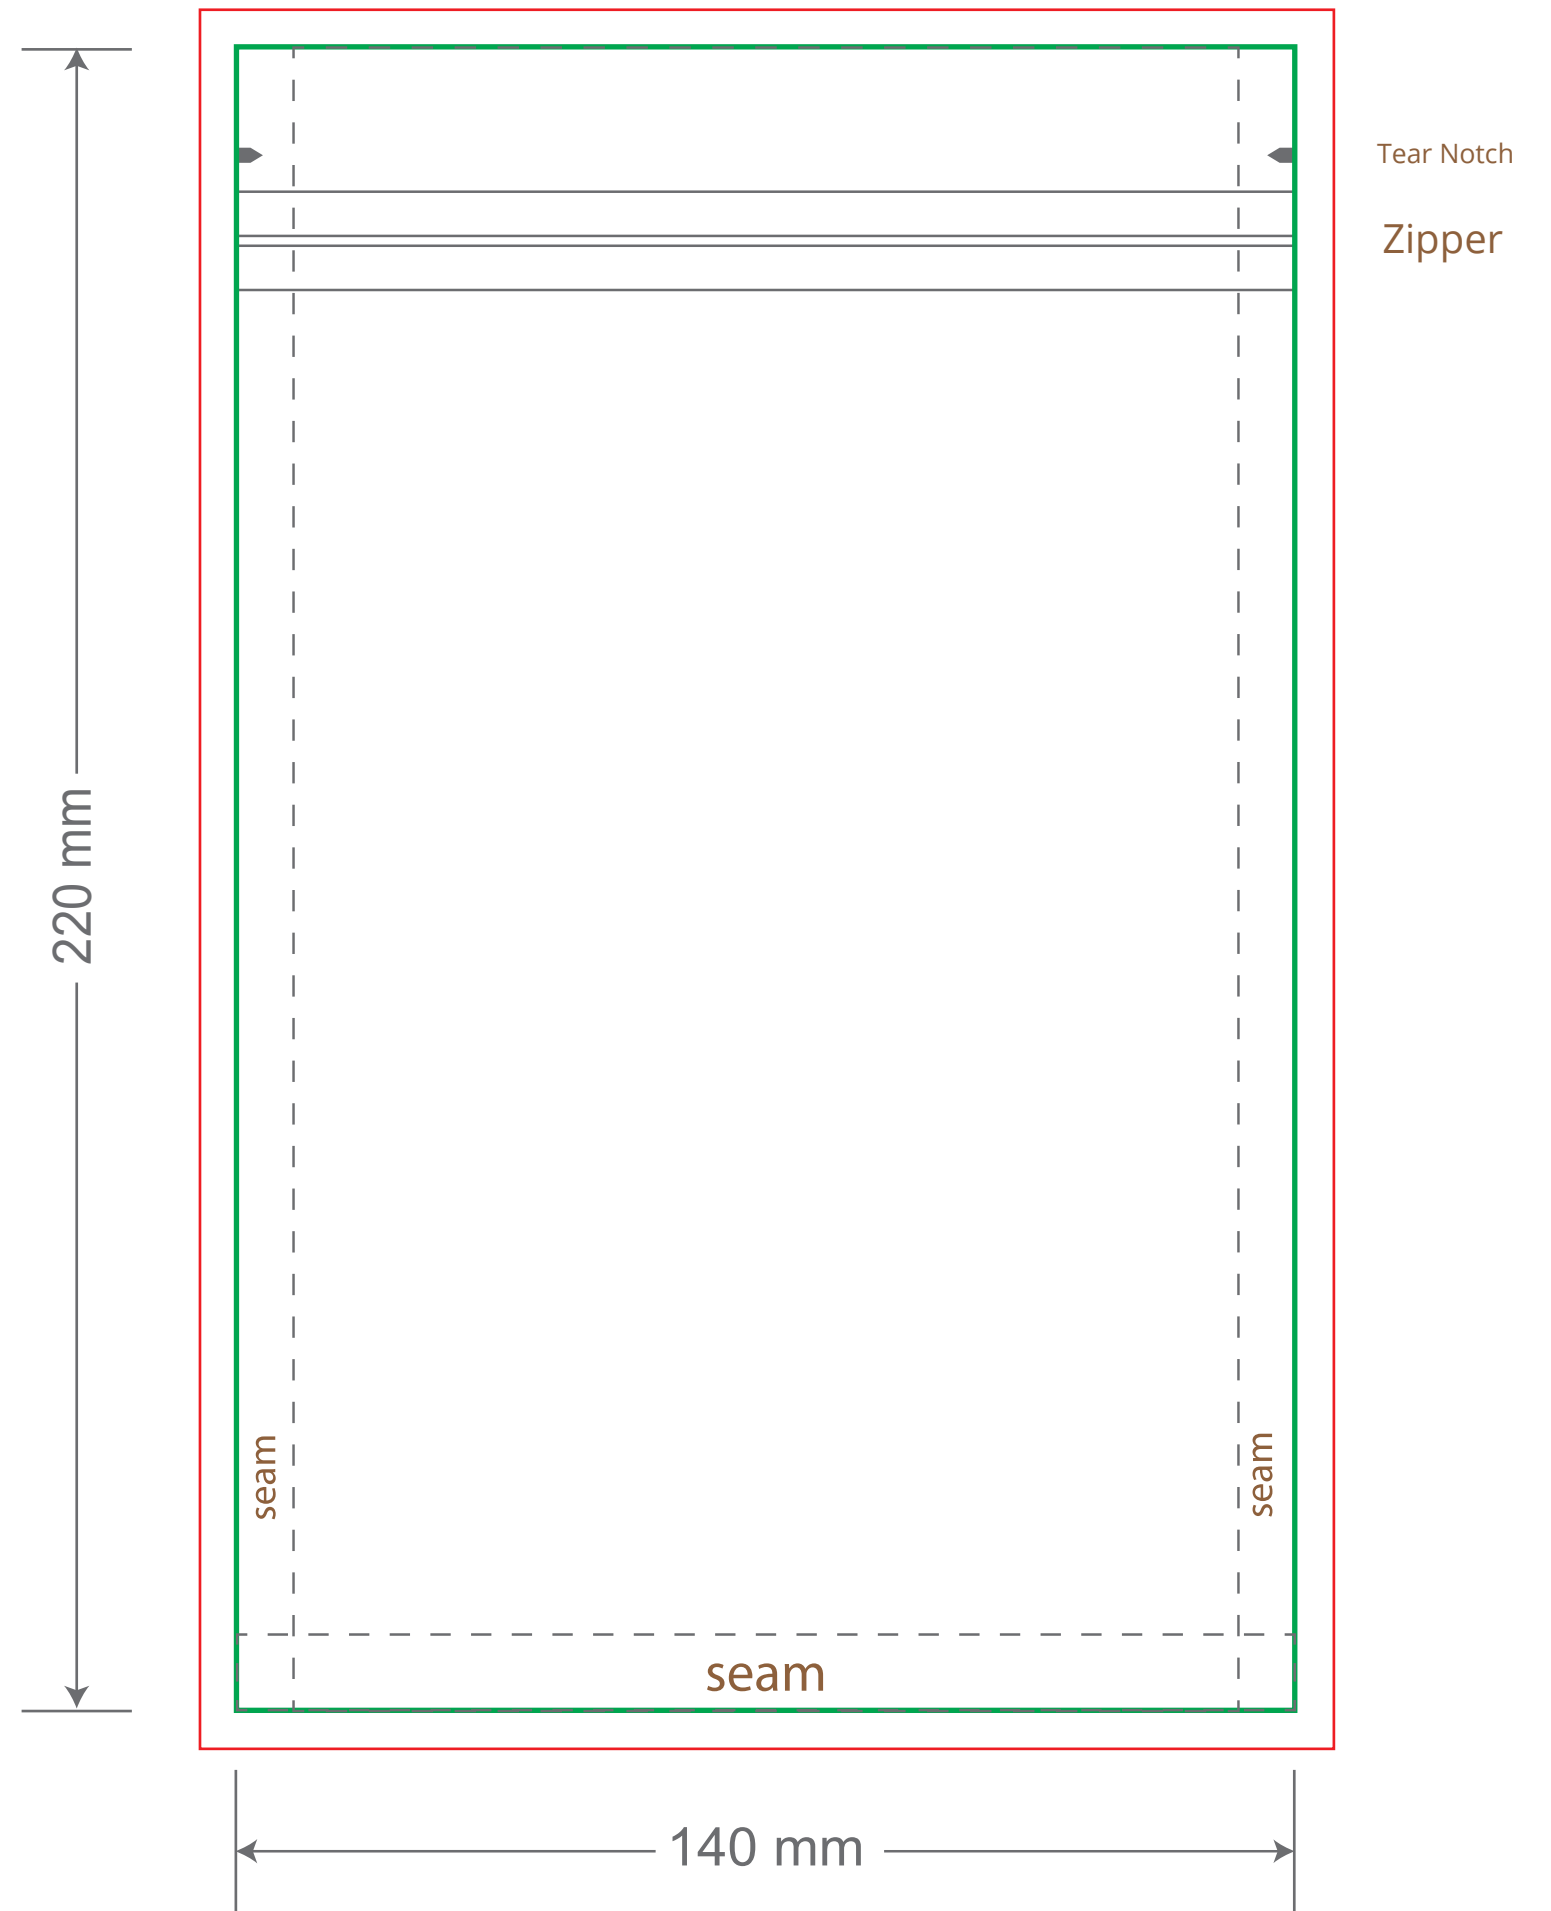

Front

Back

Green area is the bag area can with printing, except the window area.

Red area is the bleed area, please extend your artwork outside the green area within the red area.