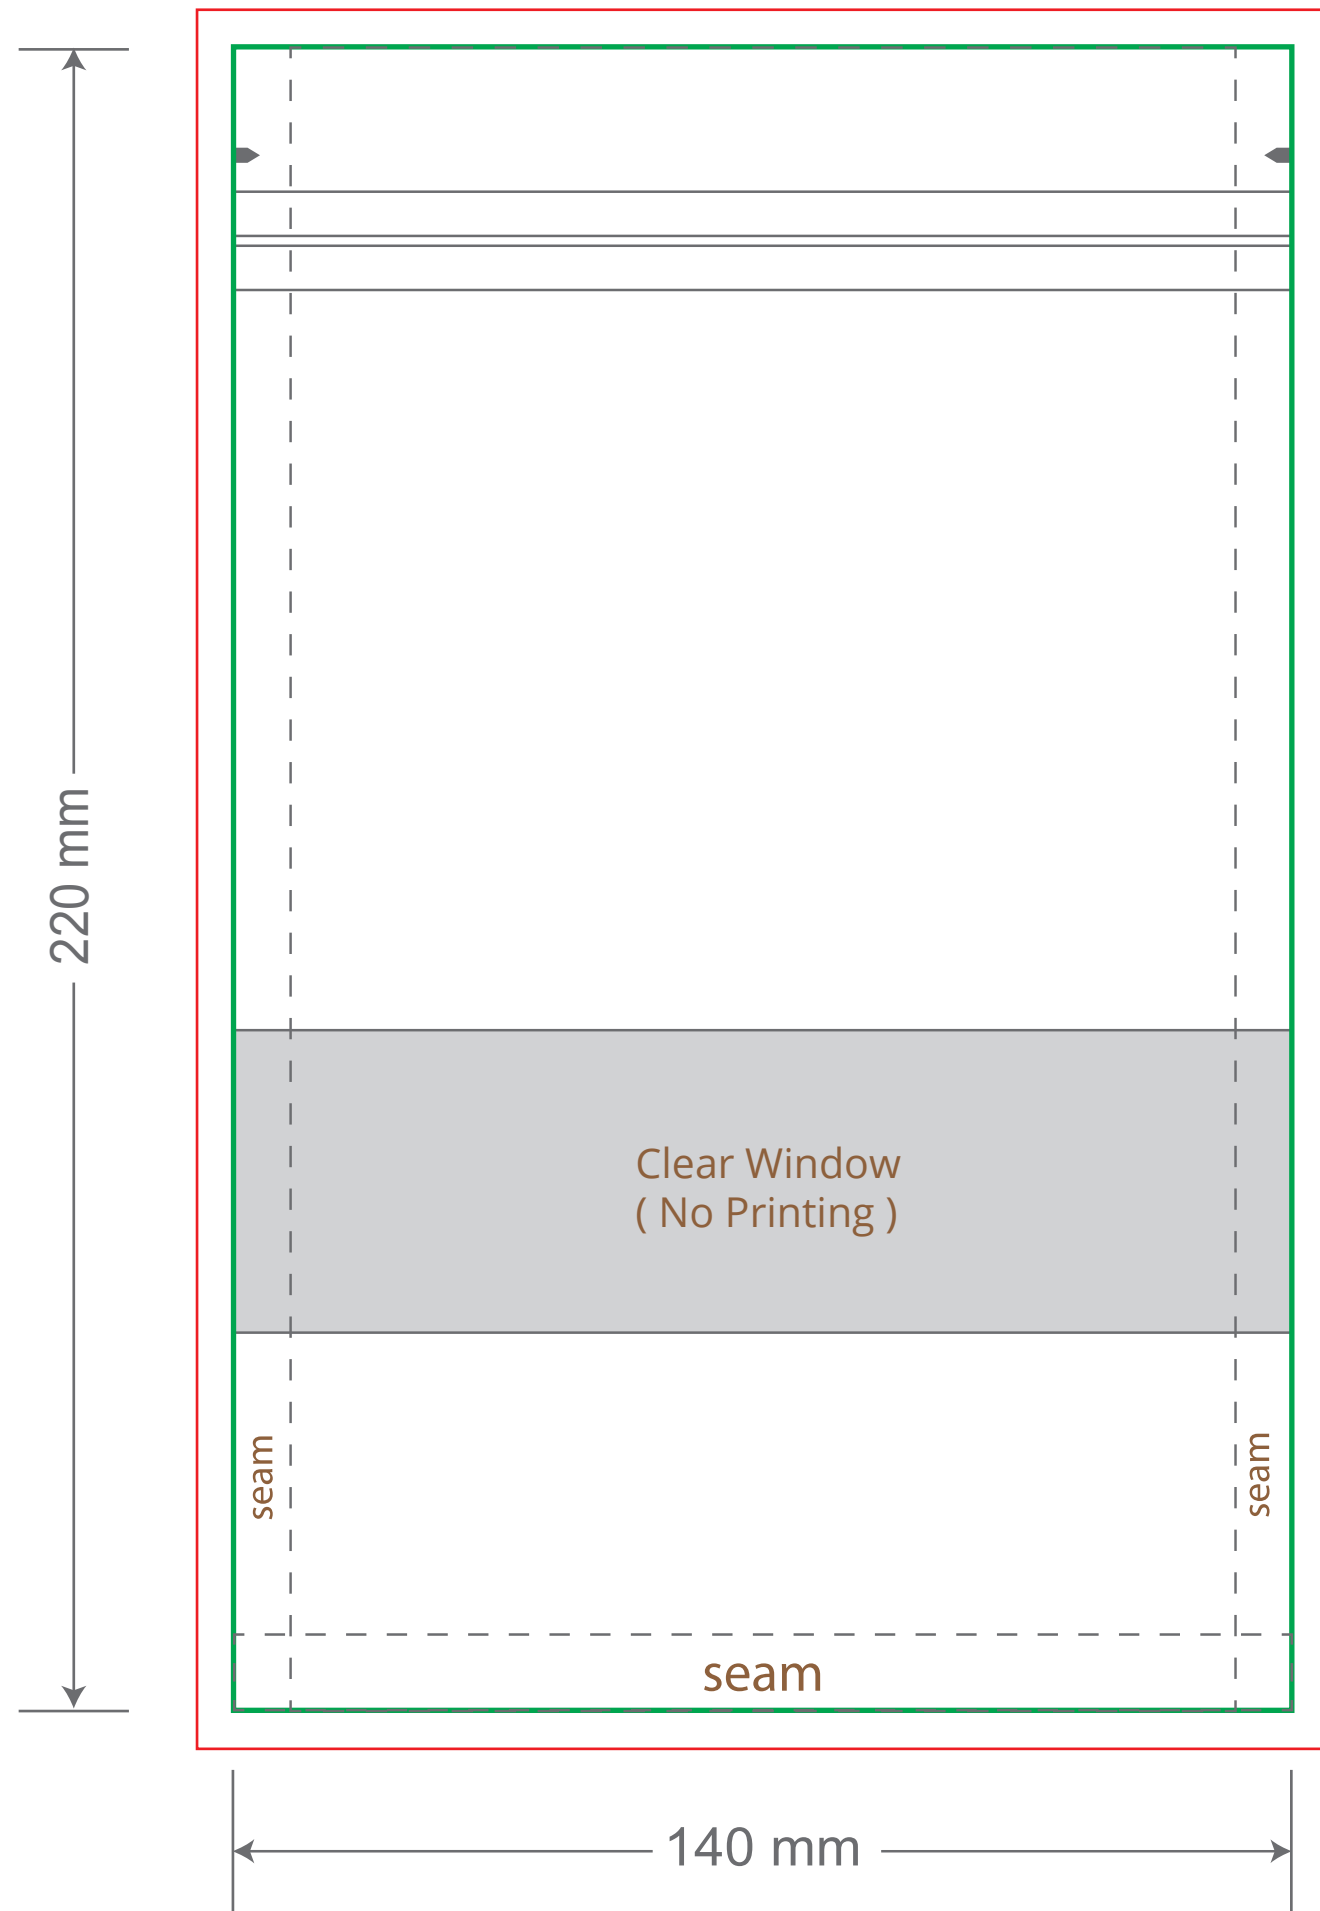

Front

Back

Green area is the bag area can with printing, except the window area.

Red area is the bleed area, please extend your artwork outside the green area within the red area.