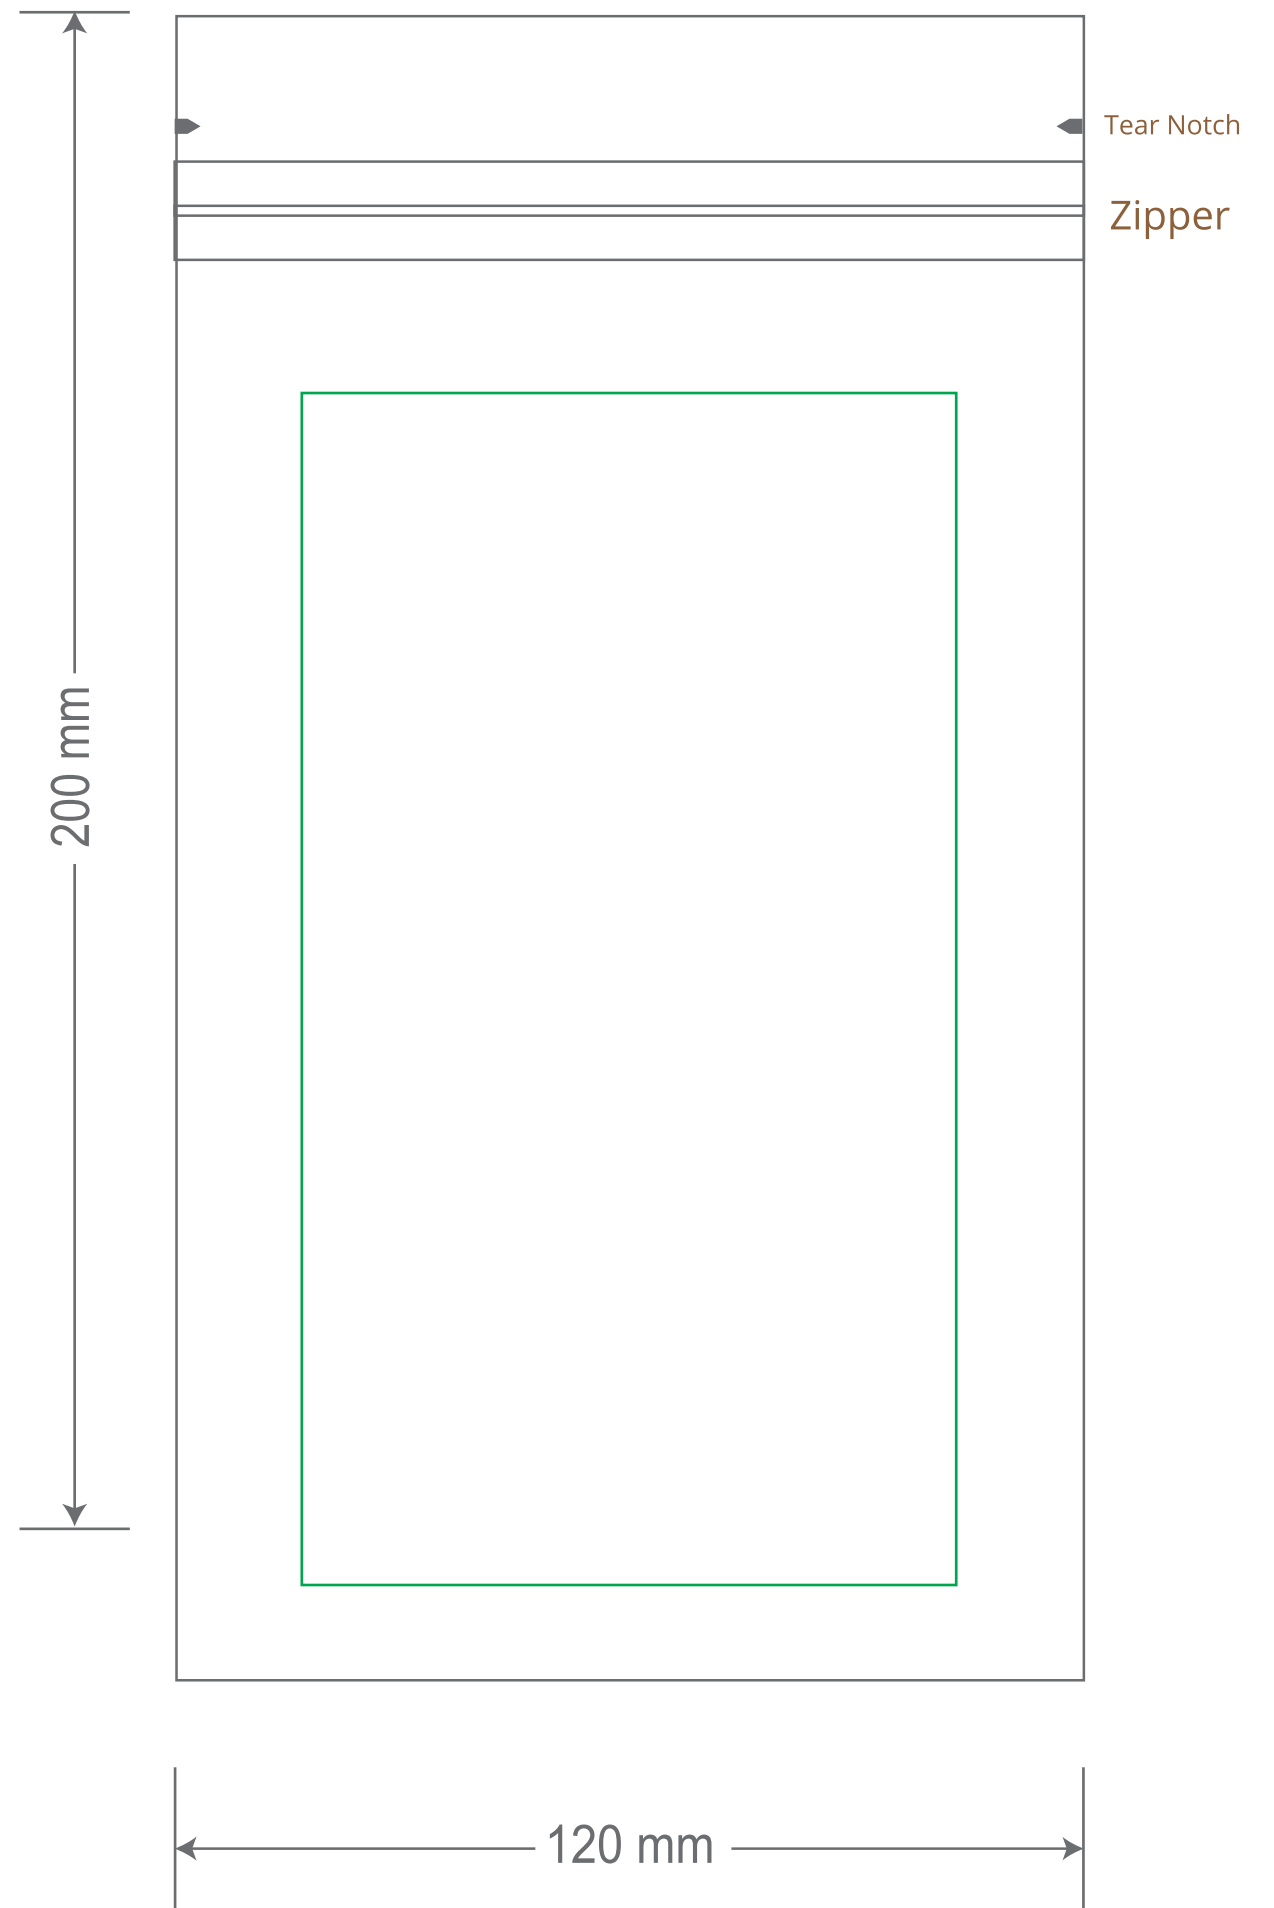

Front

Back

Green area is the bag area is the printing area, artwork with at most 2 colors for silkscreen printing.

Note: In Silkscreen printing Text font size must be bigger than 11pt can be clearly printed.