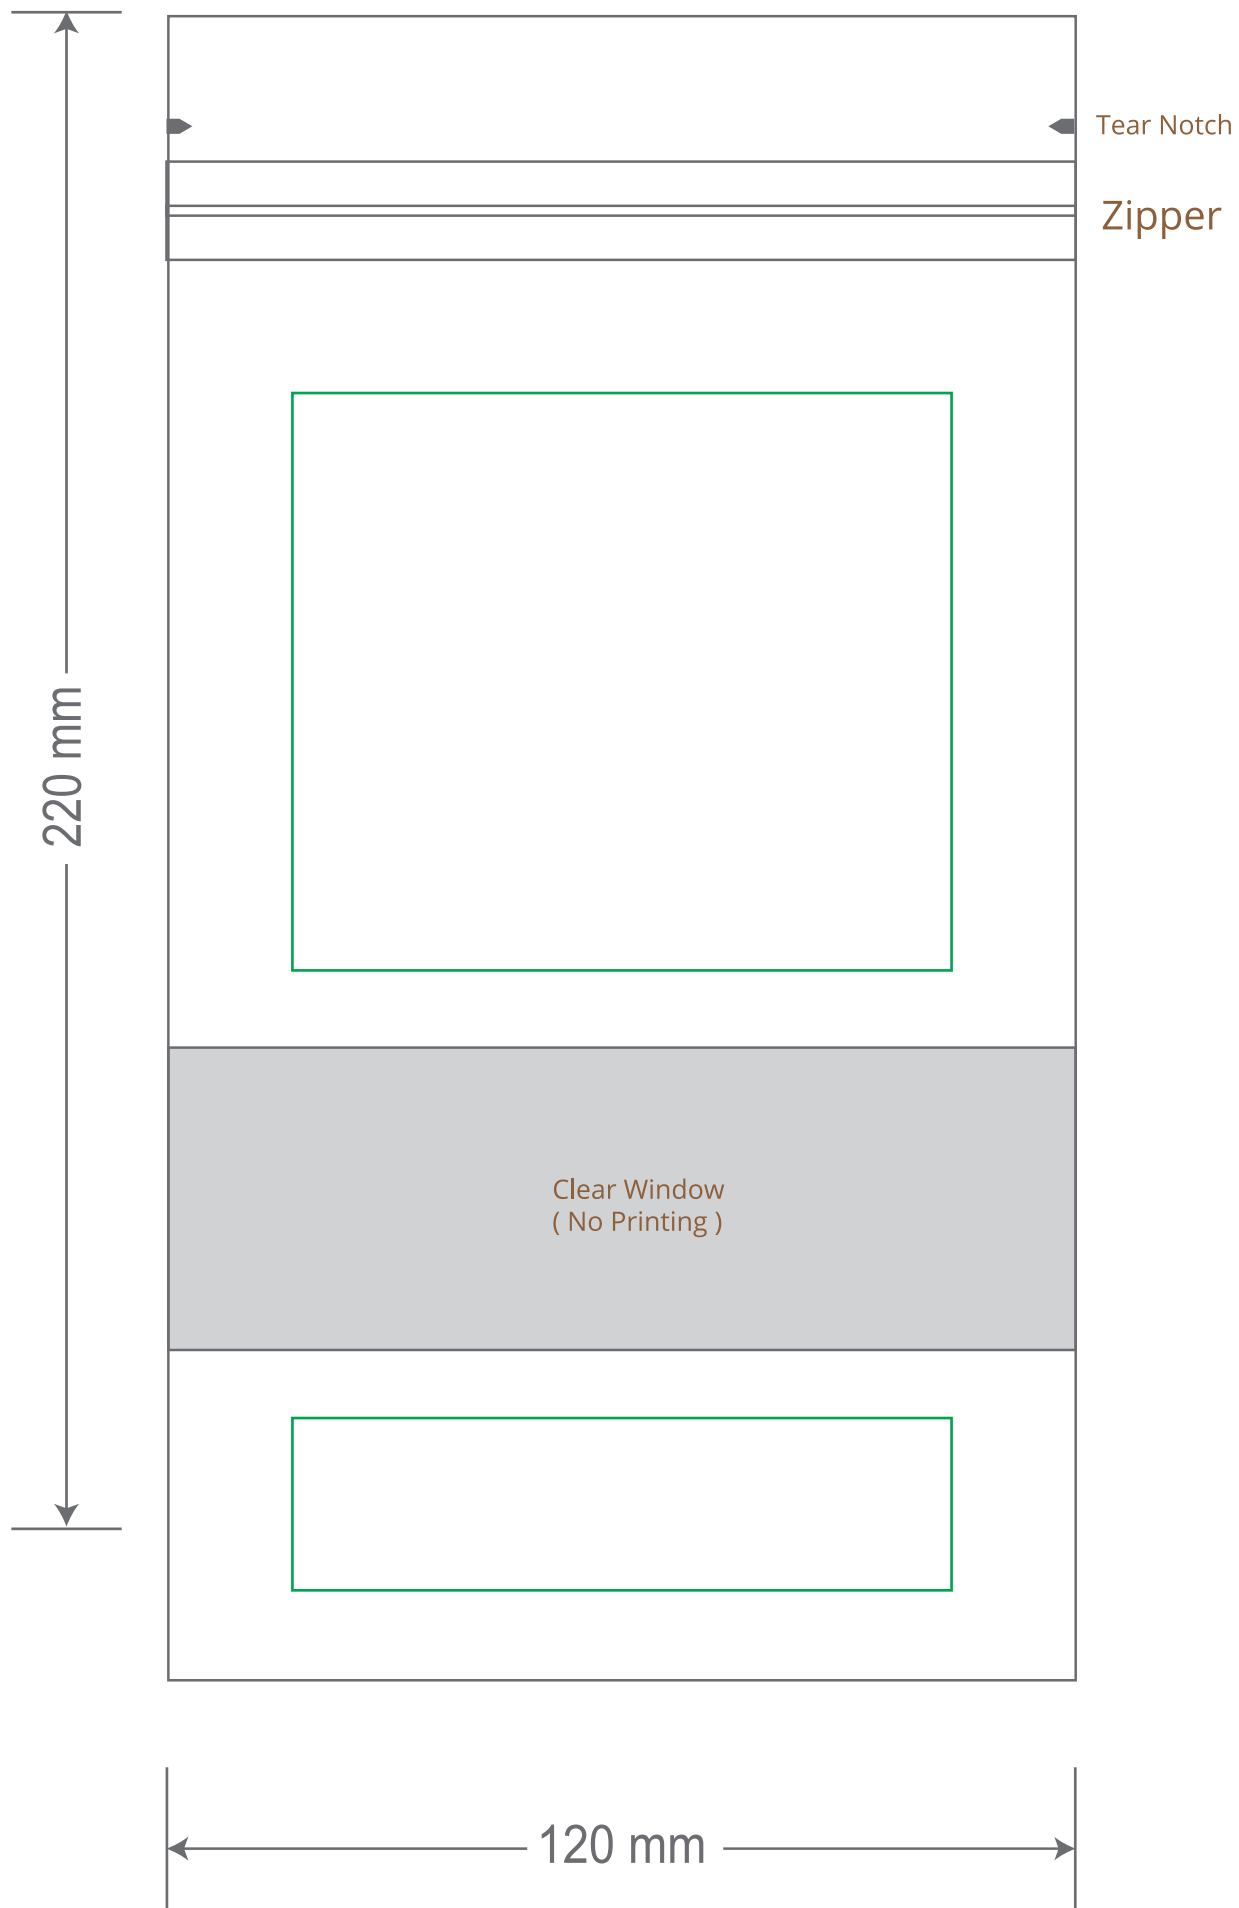

Front

Back

Green area is the bag area is the printing area, artwork with at most 2 colors for silkscreen printing.

Note: In Silkscreen printing Text font size must be bigger than 11pt can be clearly printed.