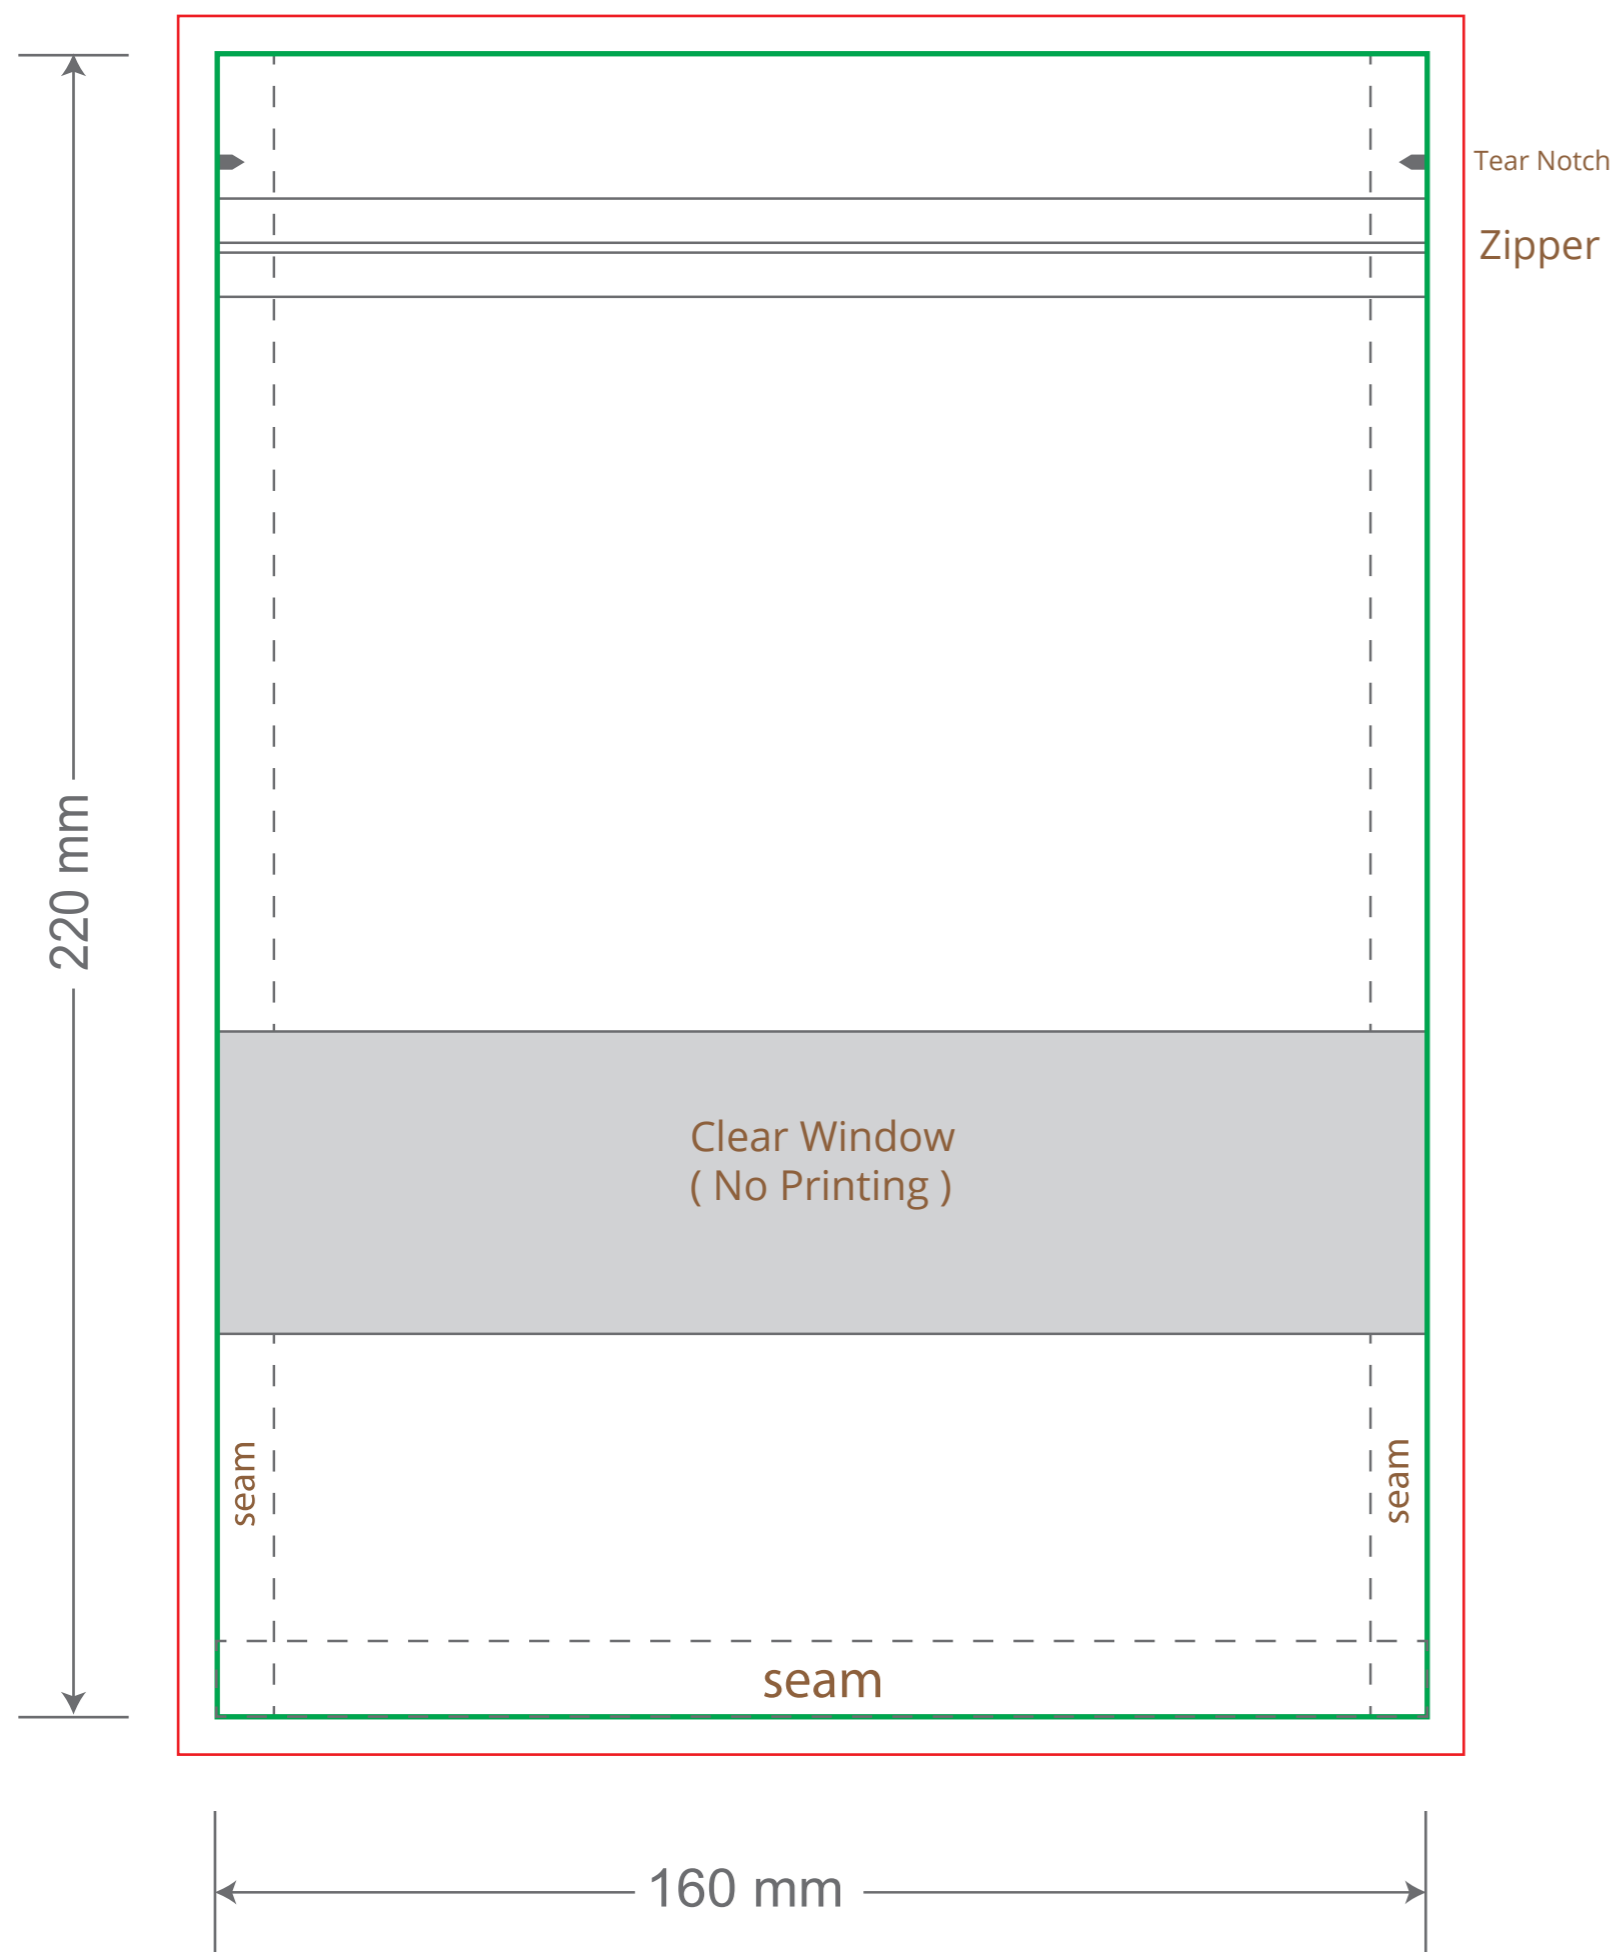

Front

Back

Green area is the bag area can with printing, except the window area.

Red area is the bleed area, please extend your artwork outside the green area within the red area.