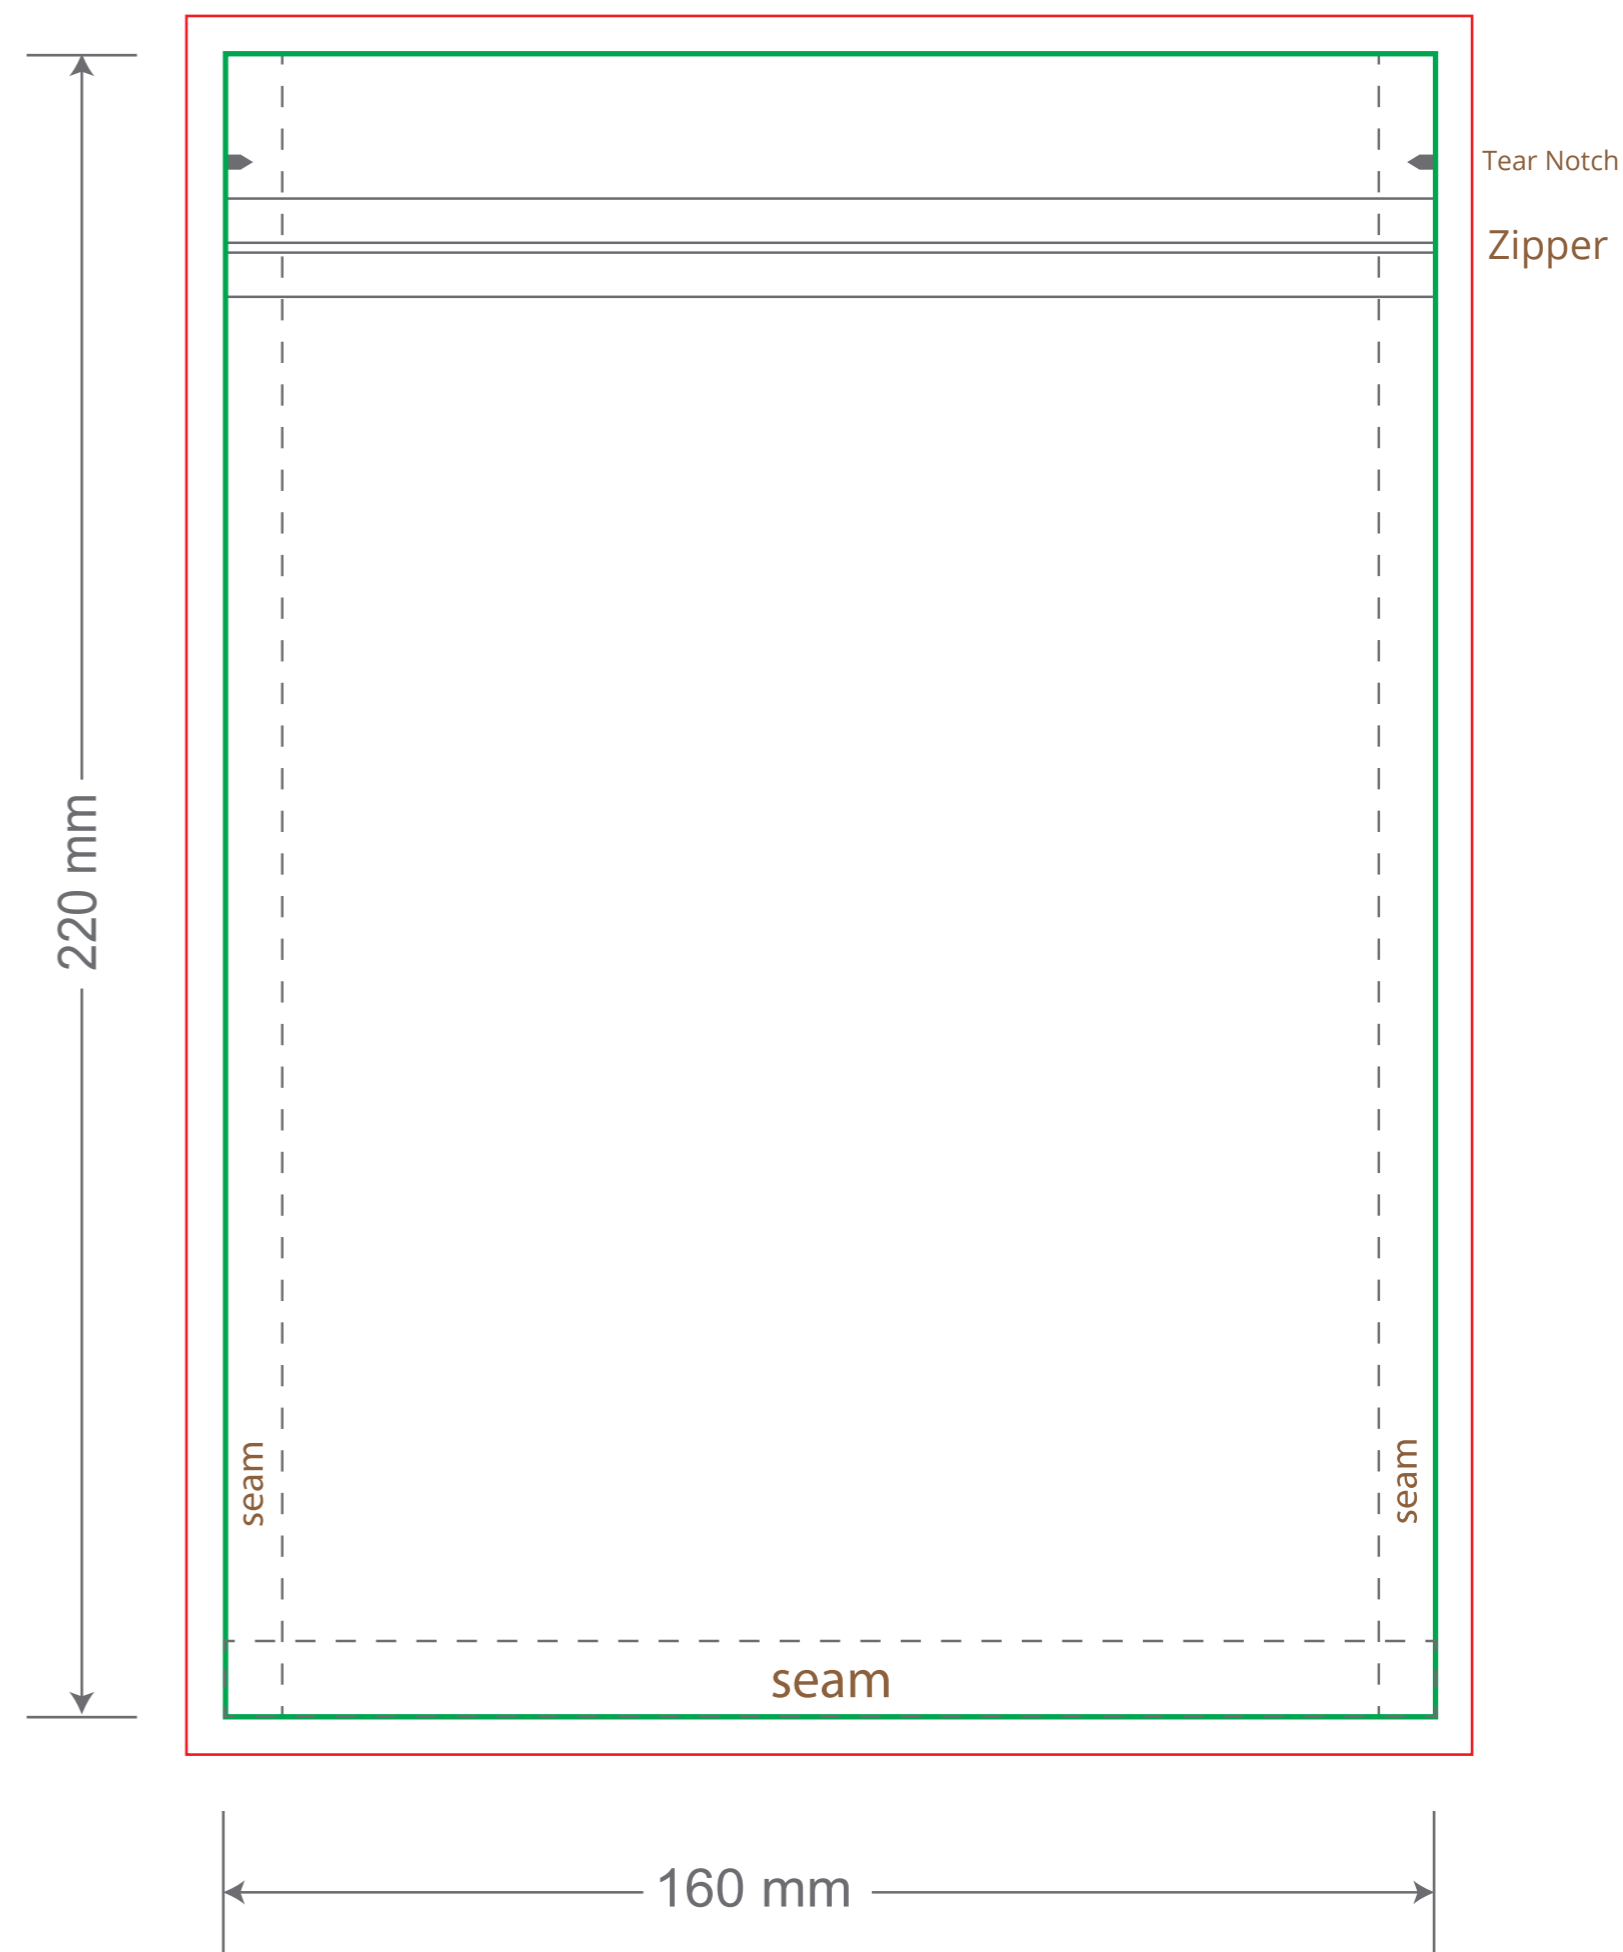

Front

Back

Green area is the bag area can with printing, except the window area.

Red area is the bleed area, please extend your artwork outside the green area within the red area.