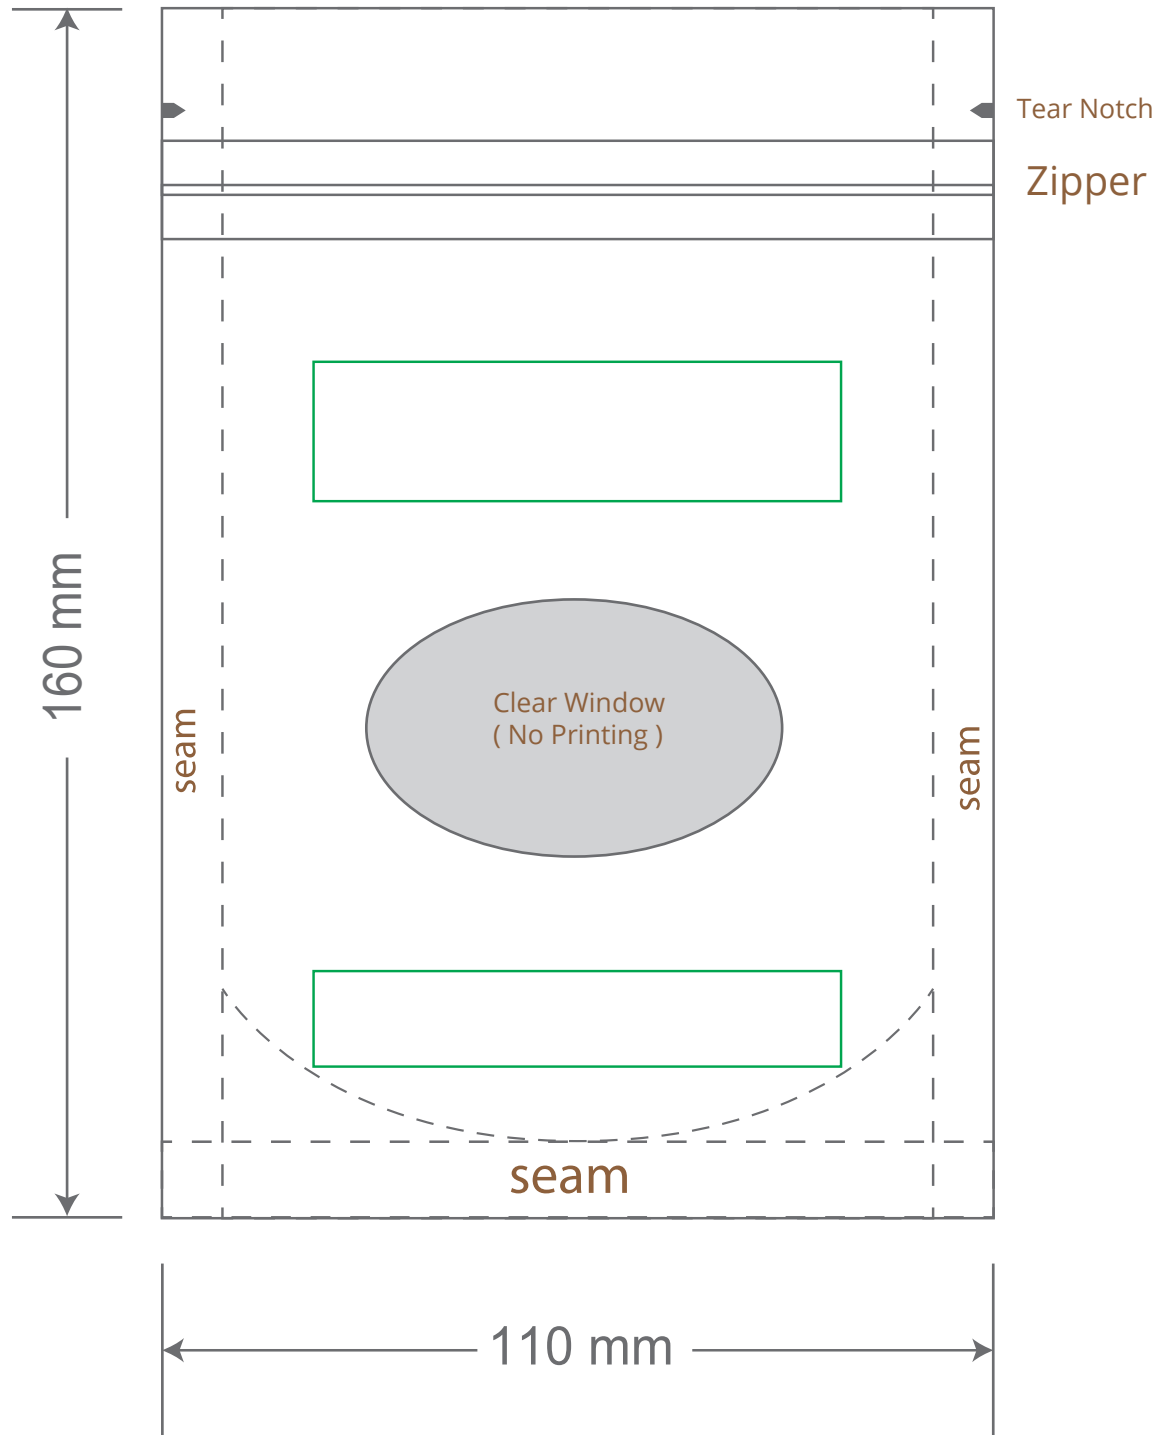

Front

Back

Green area is the bag area is the printing area, artwork with at most 2 colors for silkscreen printing.

Note: In Silkscreen printing Text font size must be bigger than 11pt can be clearly printed.