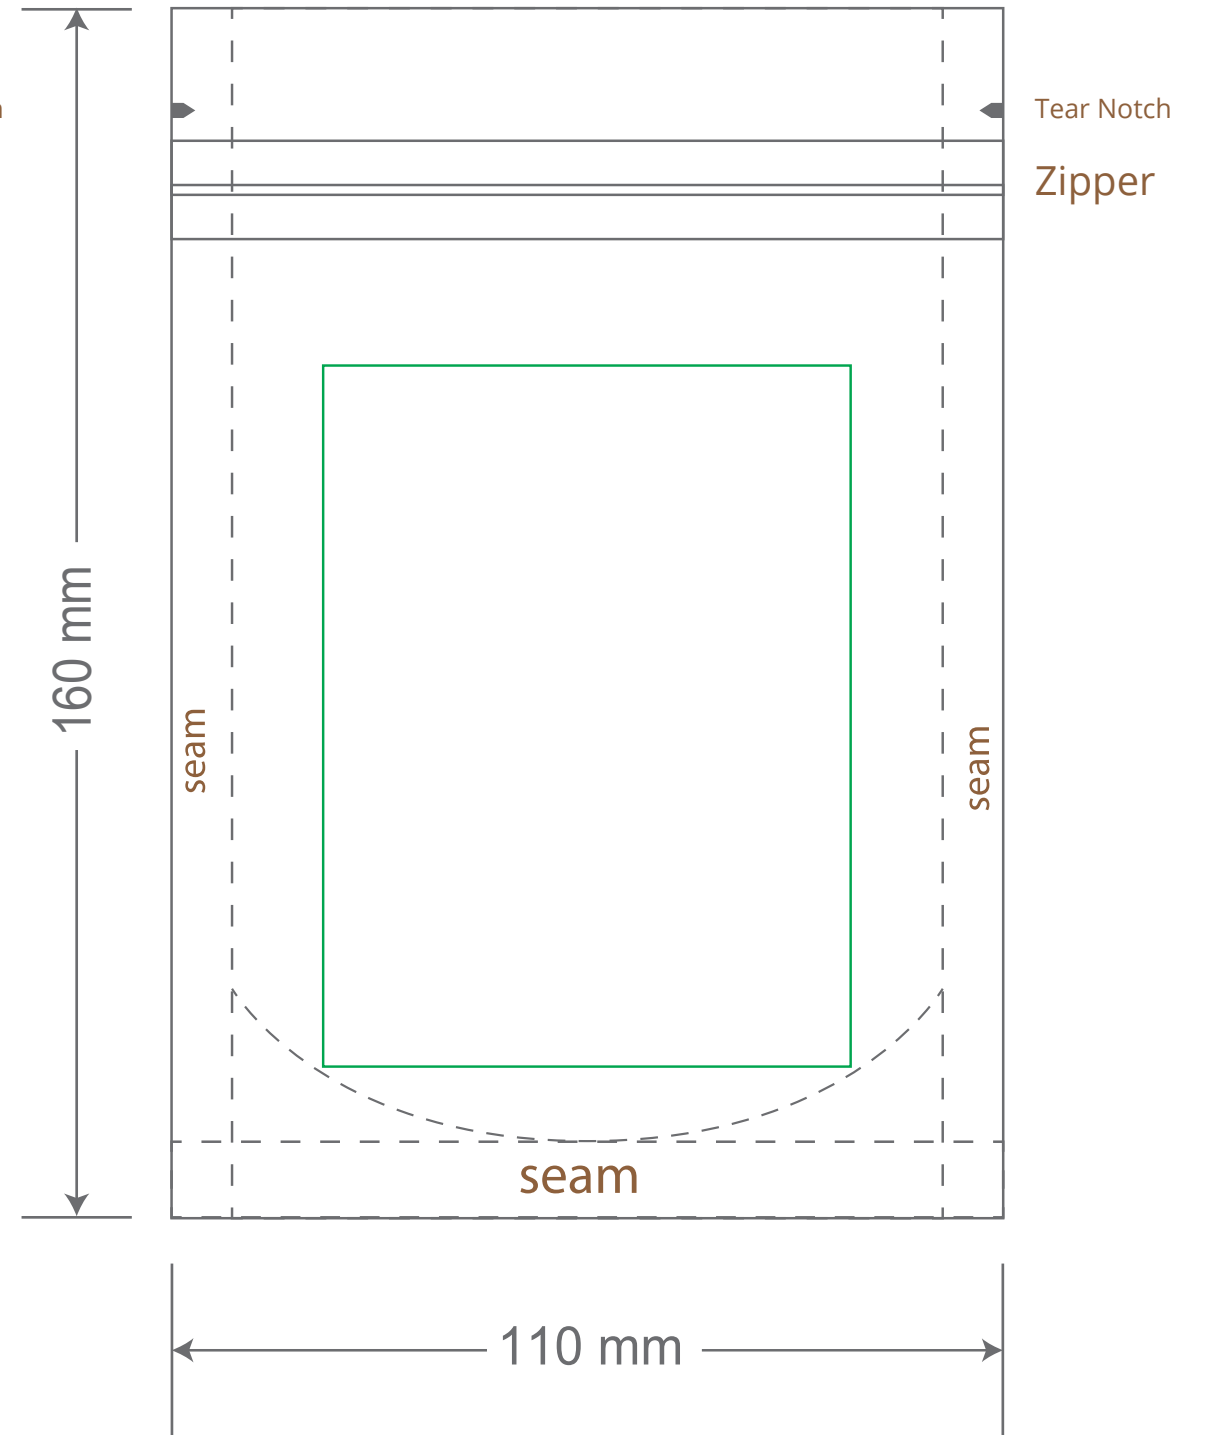

Front

Back

Green area is the bag area is the printing area, artwork with at most 2 colors for silkscreen printing.

Note: In Silkscreen printing Text font size must be bigger than 11pt can be clearly printed.