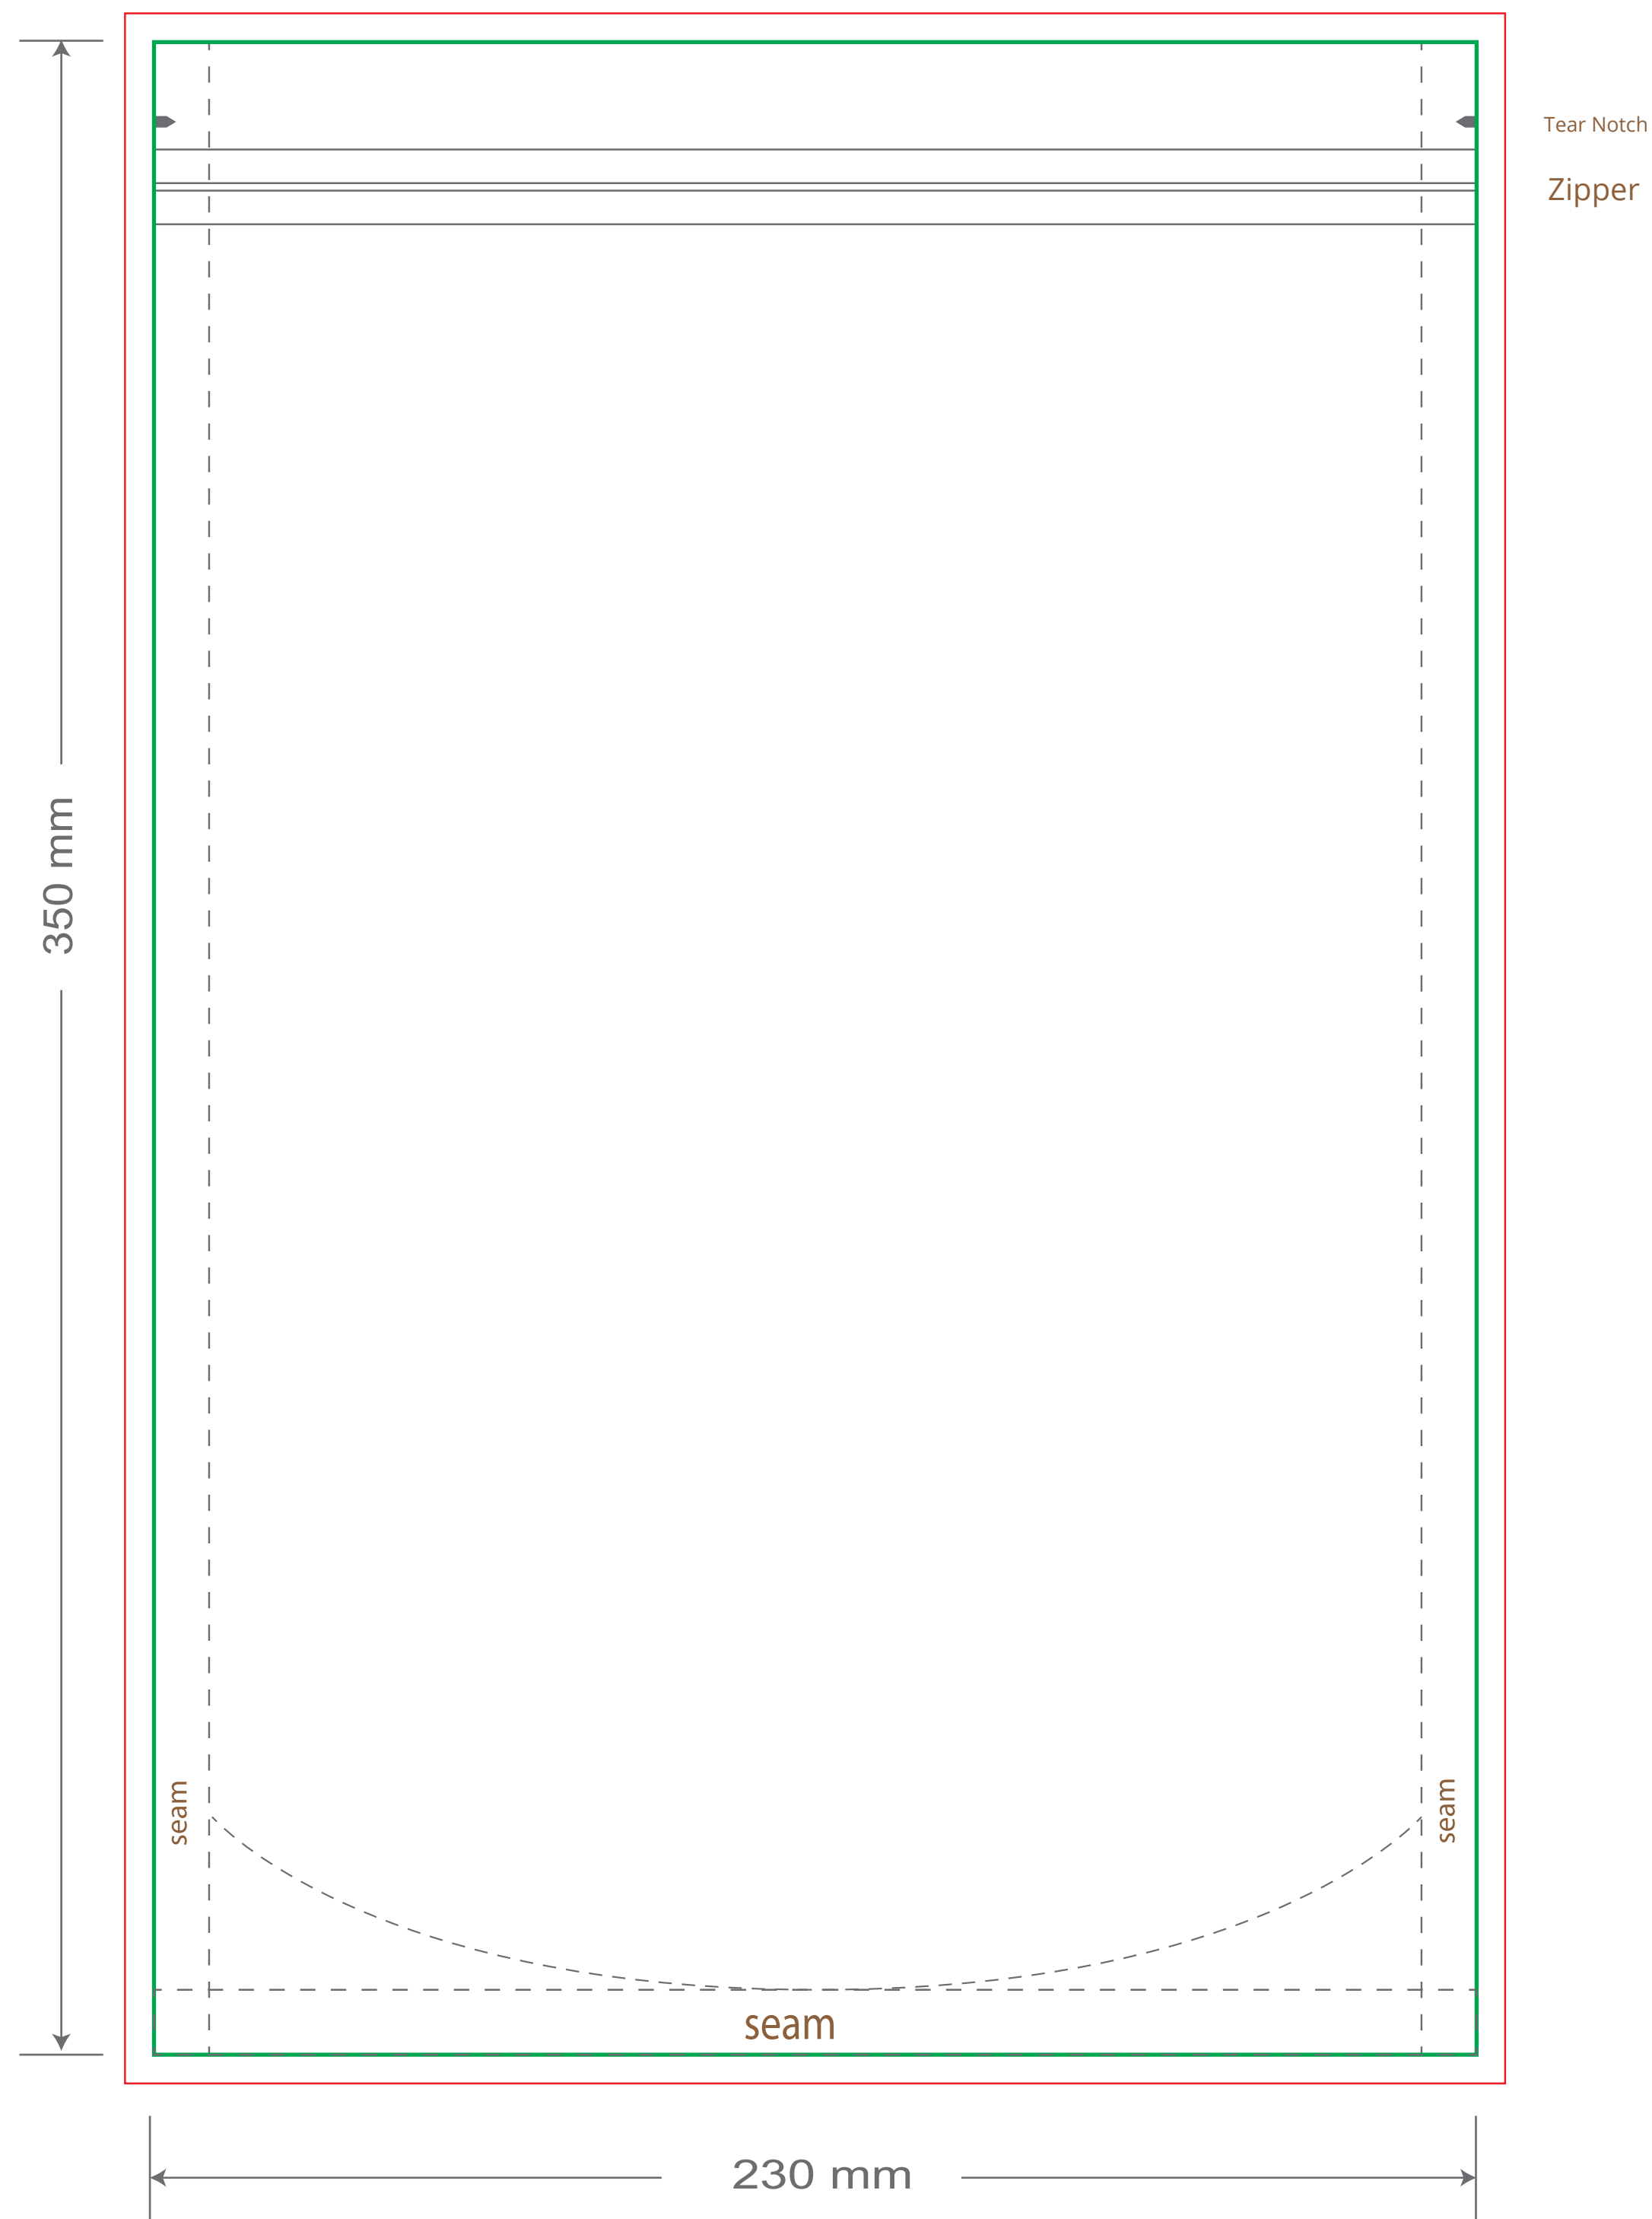

Front

Back

Green area is the bag area can with printing, except the window area.

Red area is the bleed area, please extend your artwork outside the green area within the red area.