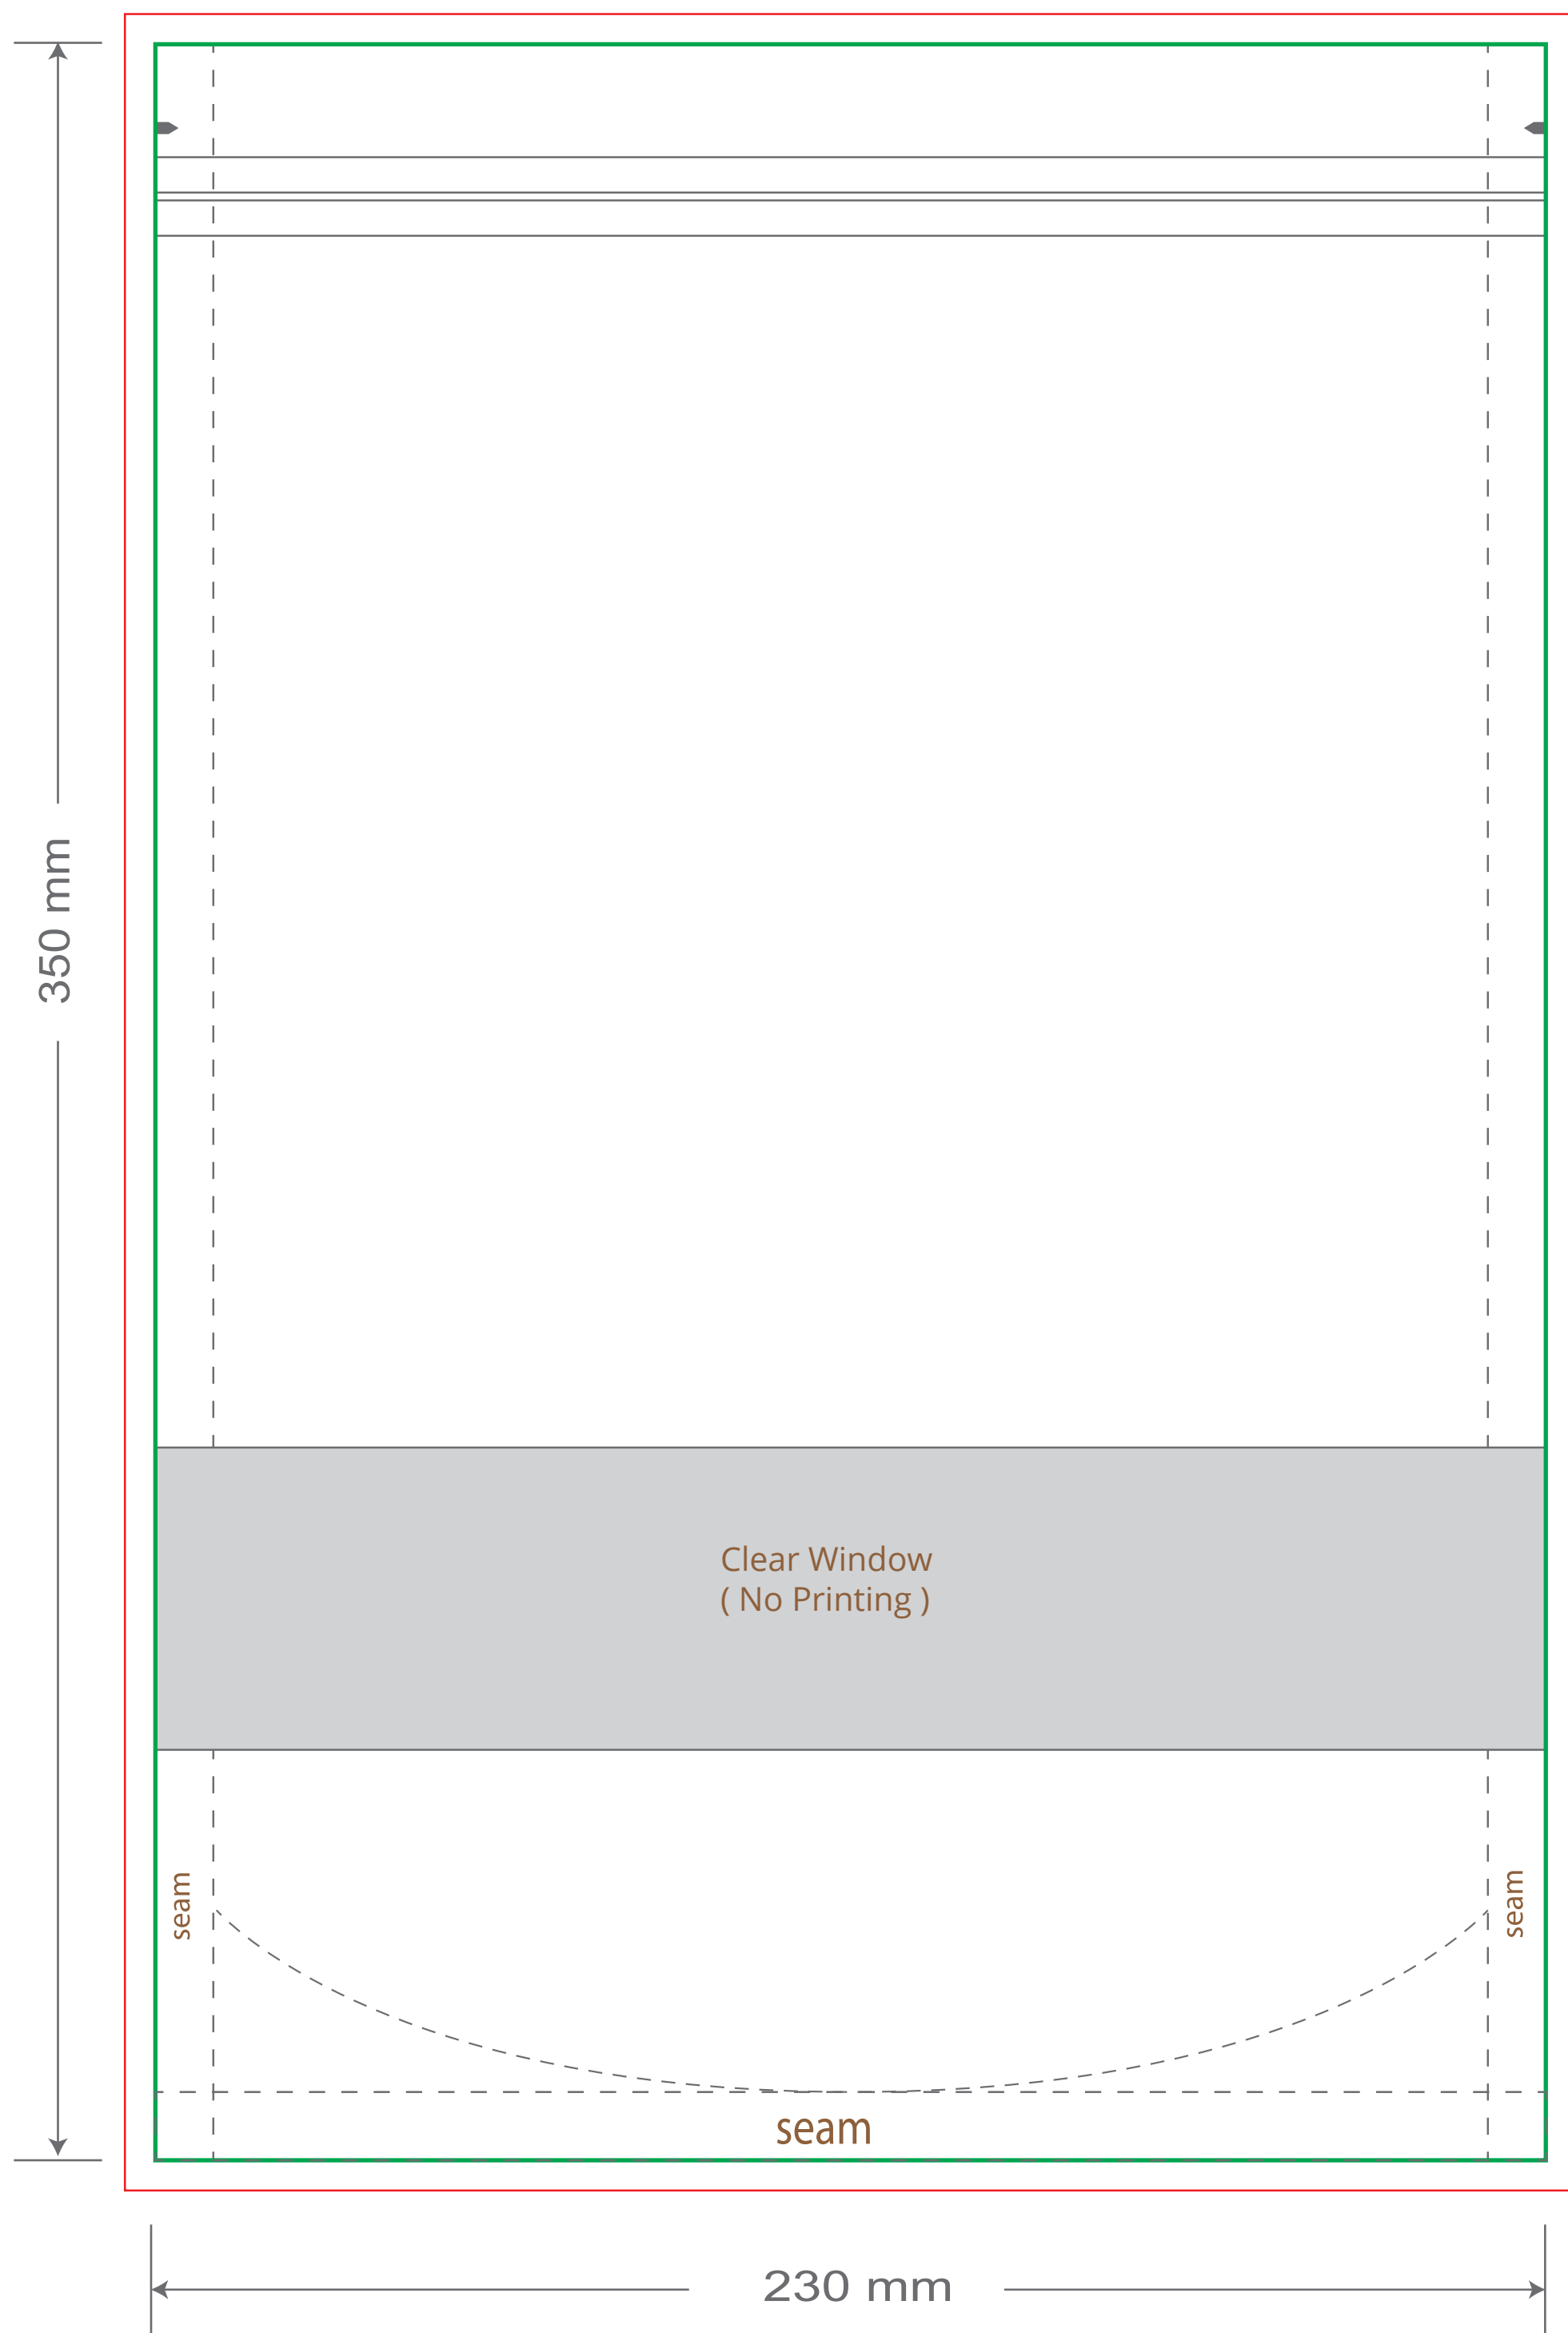

Front

Back

Green area is the bag area can with printing, except the window area.

Red area is the bleed area, please extend your artwork outside the green area within the red area.