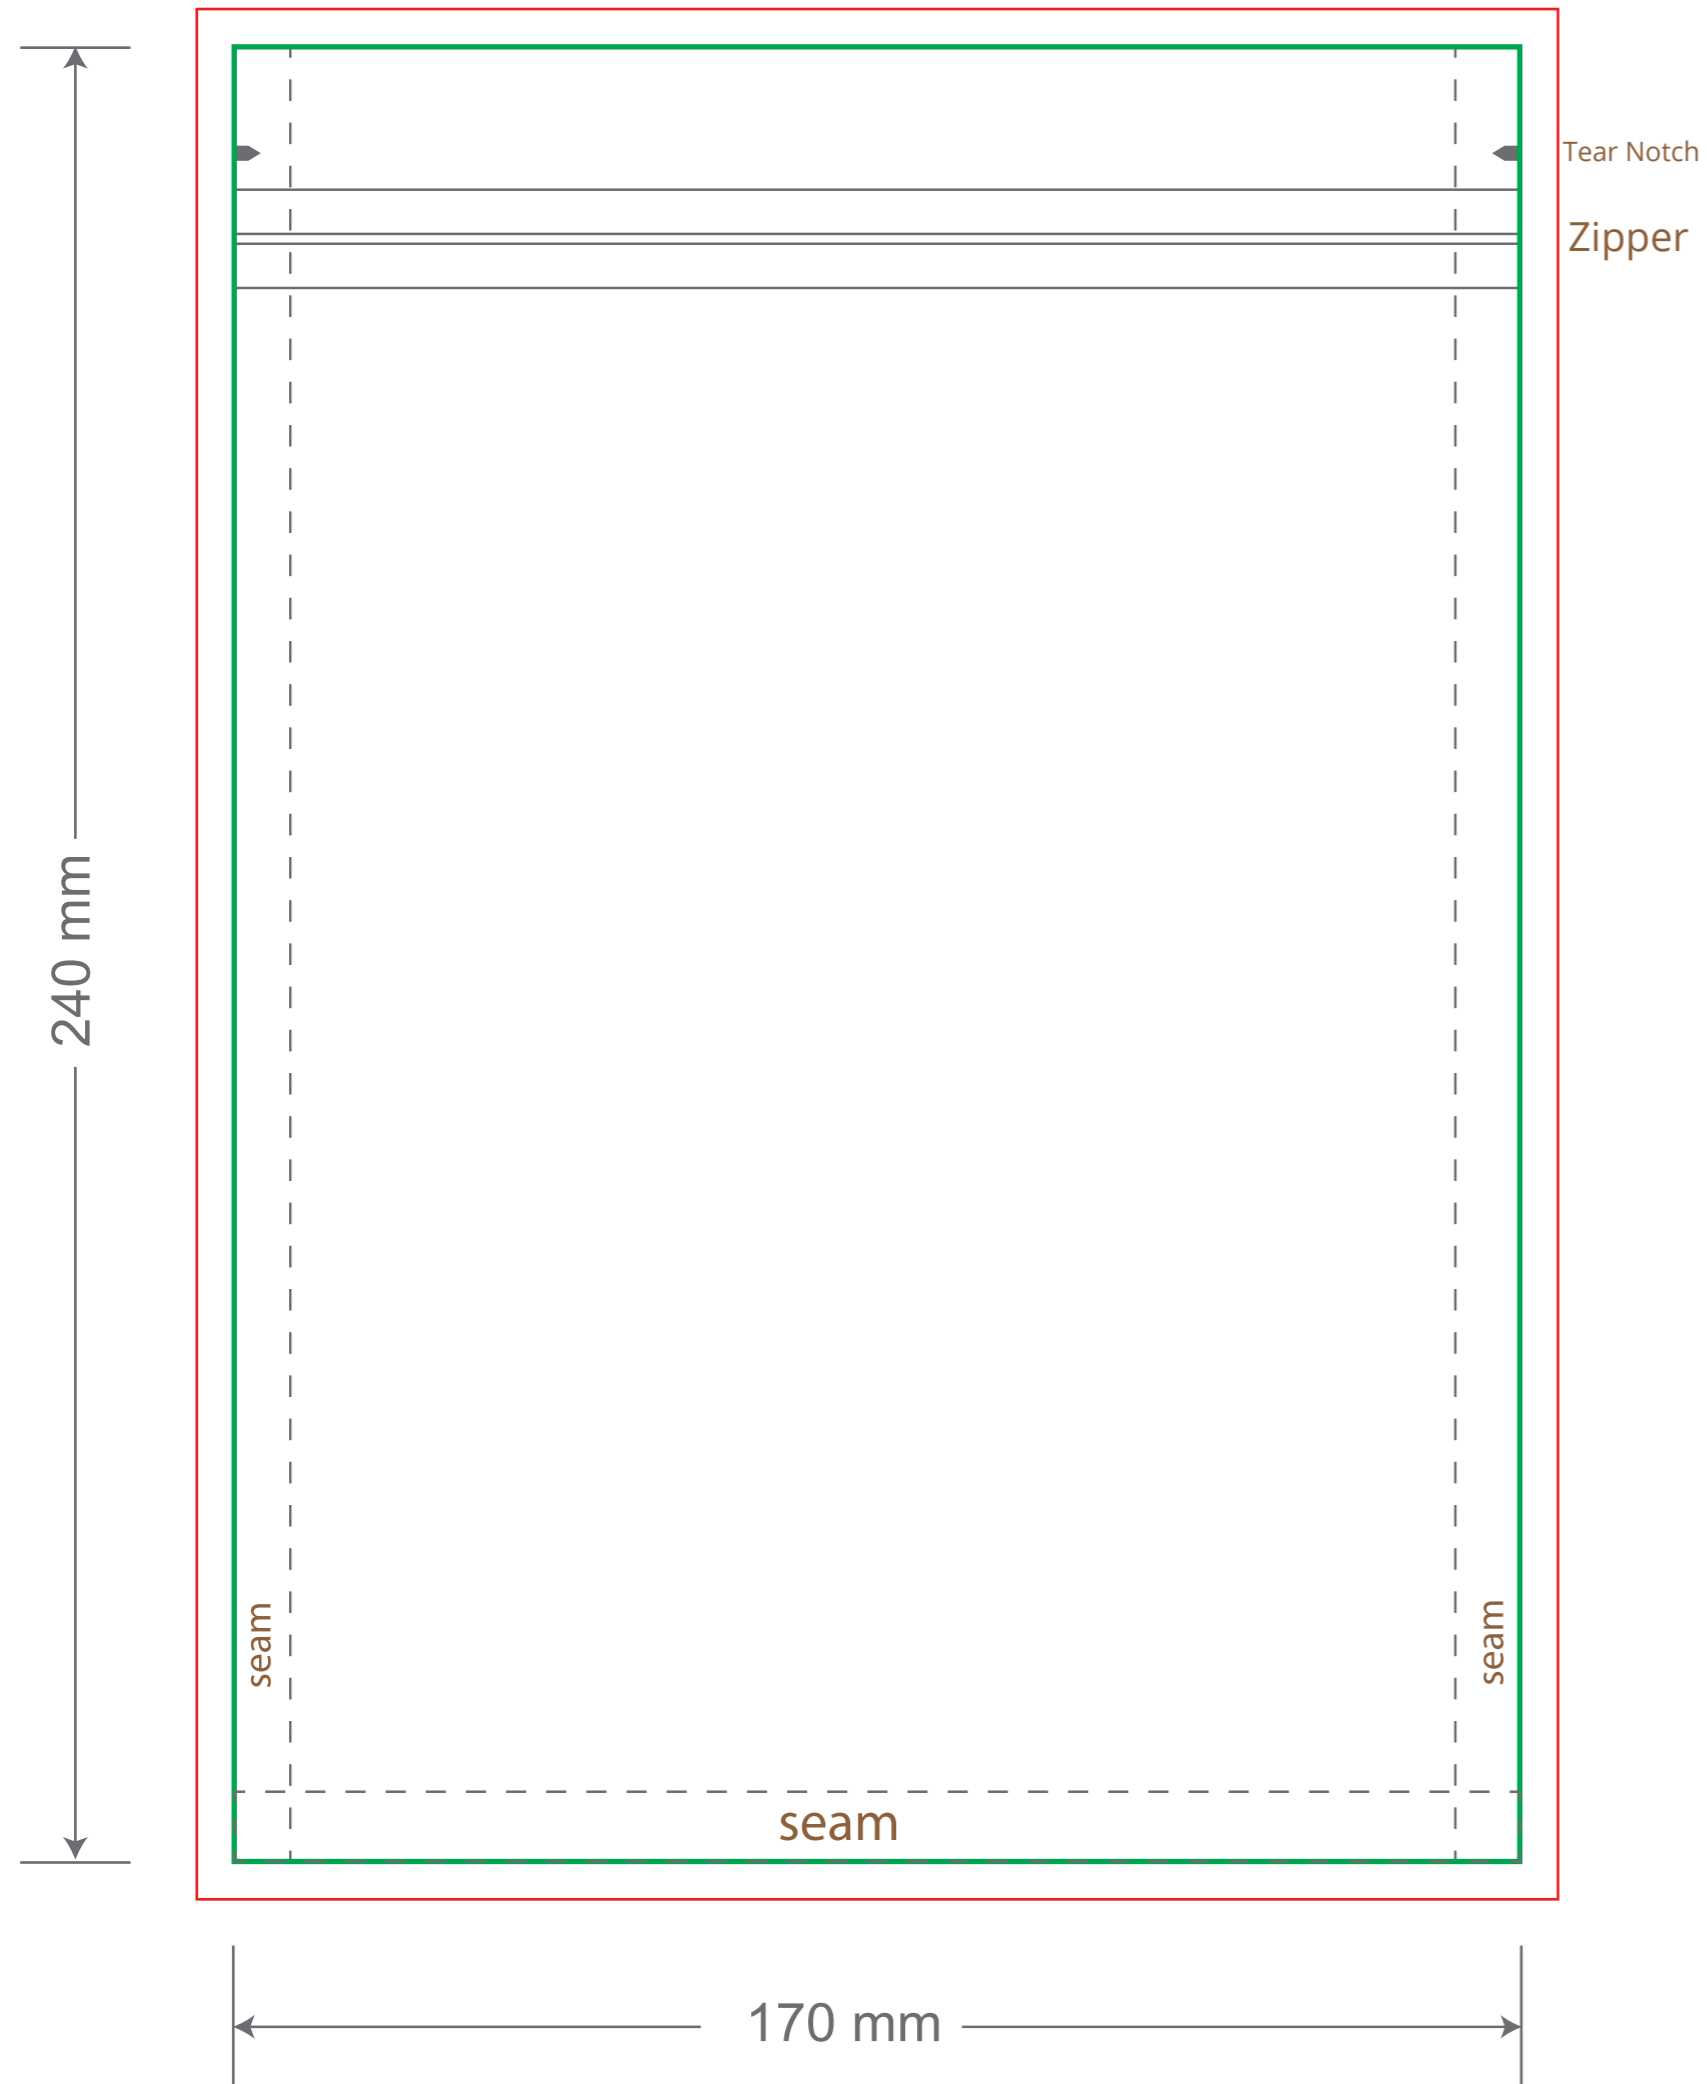

Front

Back

Green area is the bag area can with printing, except the window area.

Red area is the bleed area, please extend your artwork outside the green area within the red area.