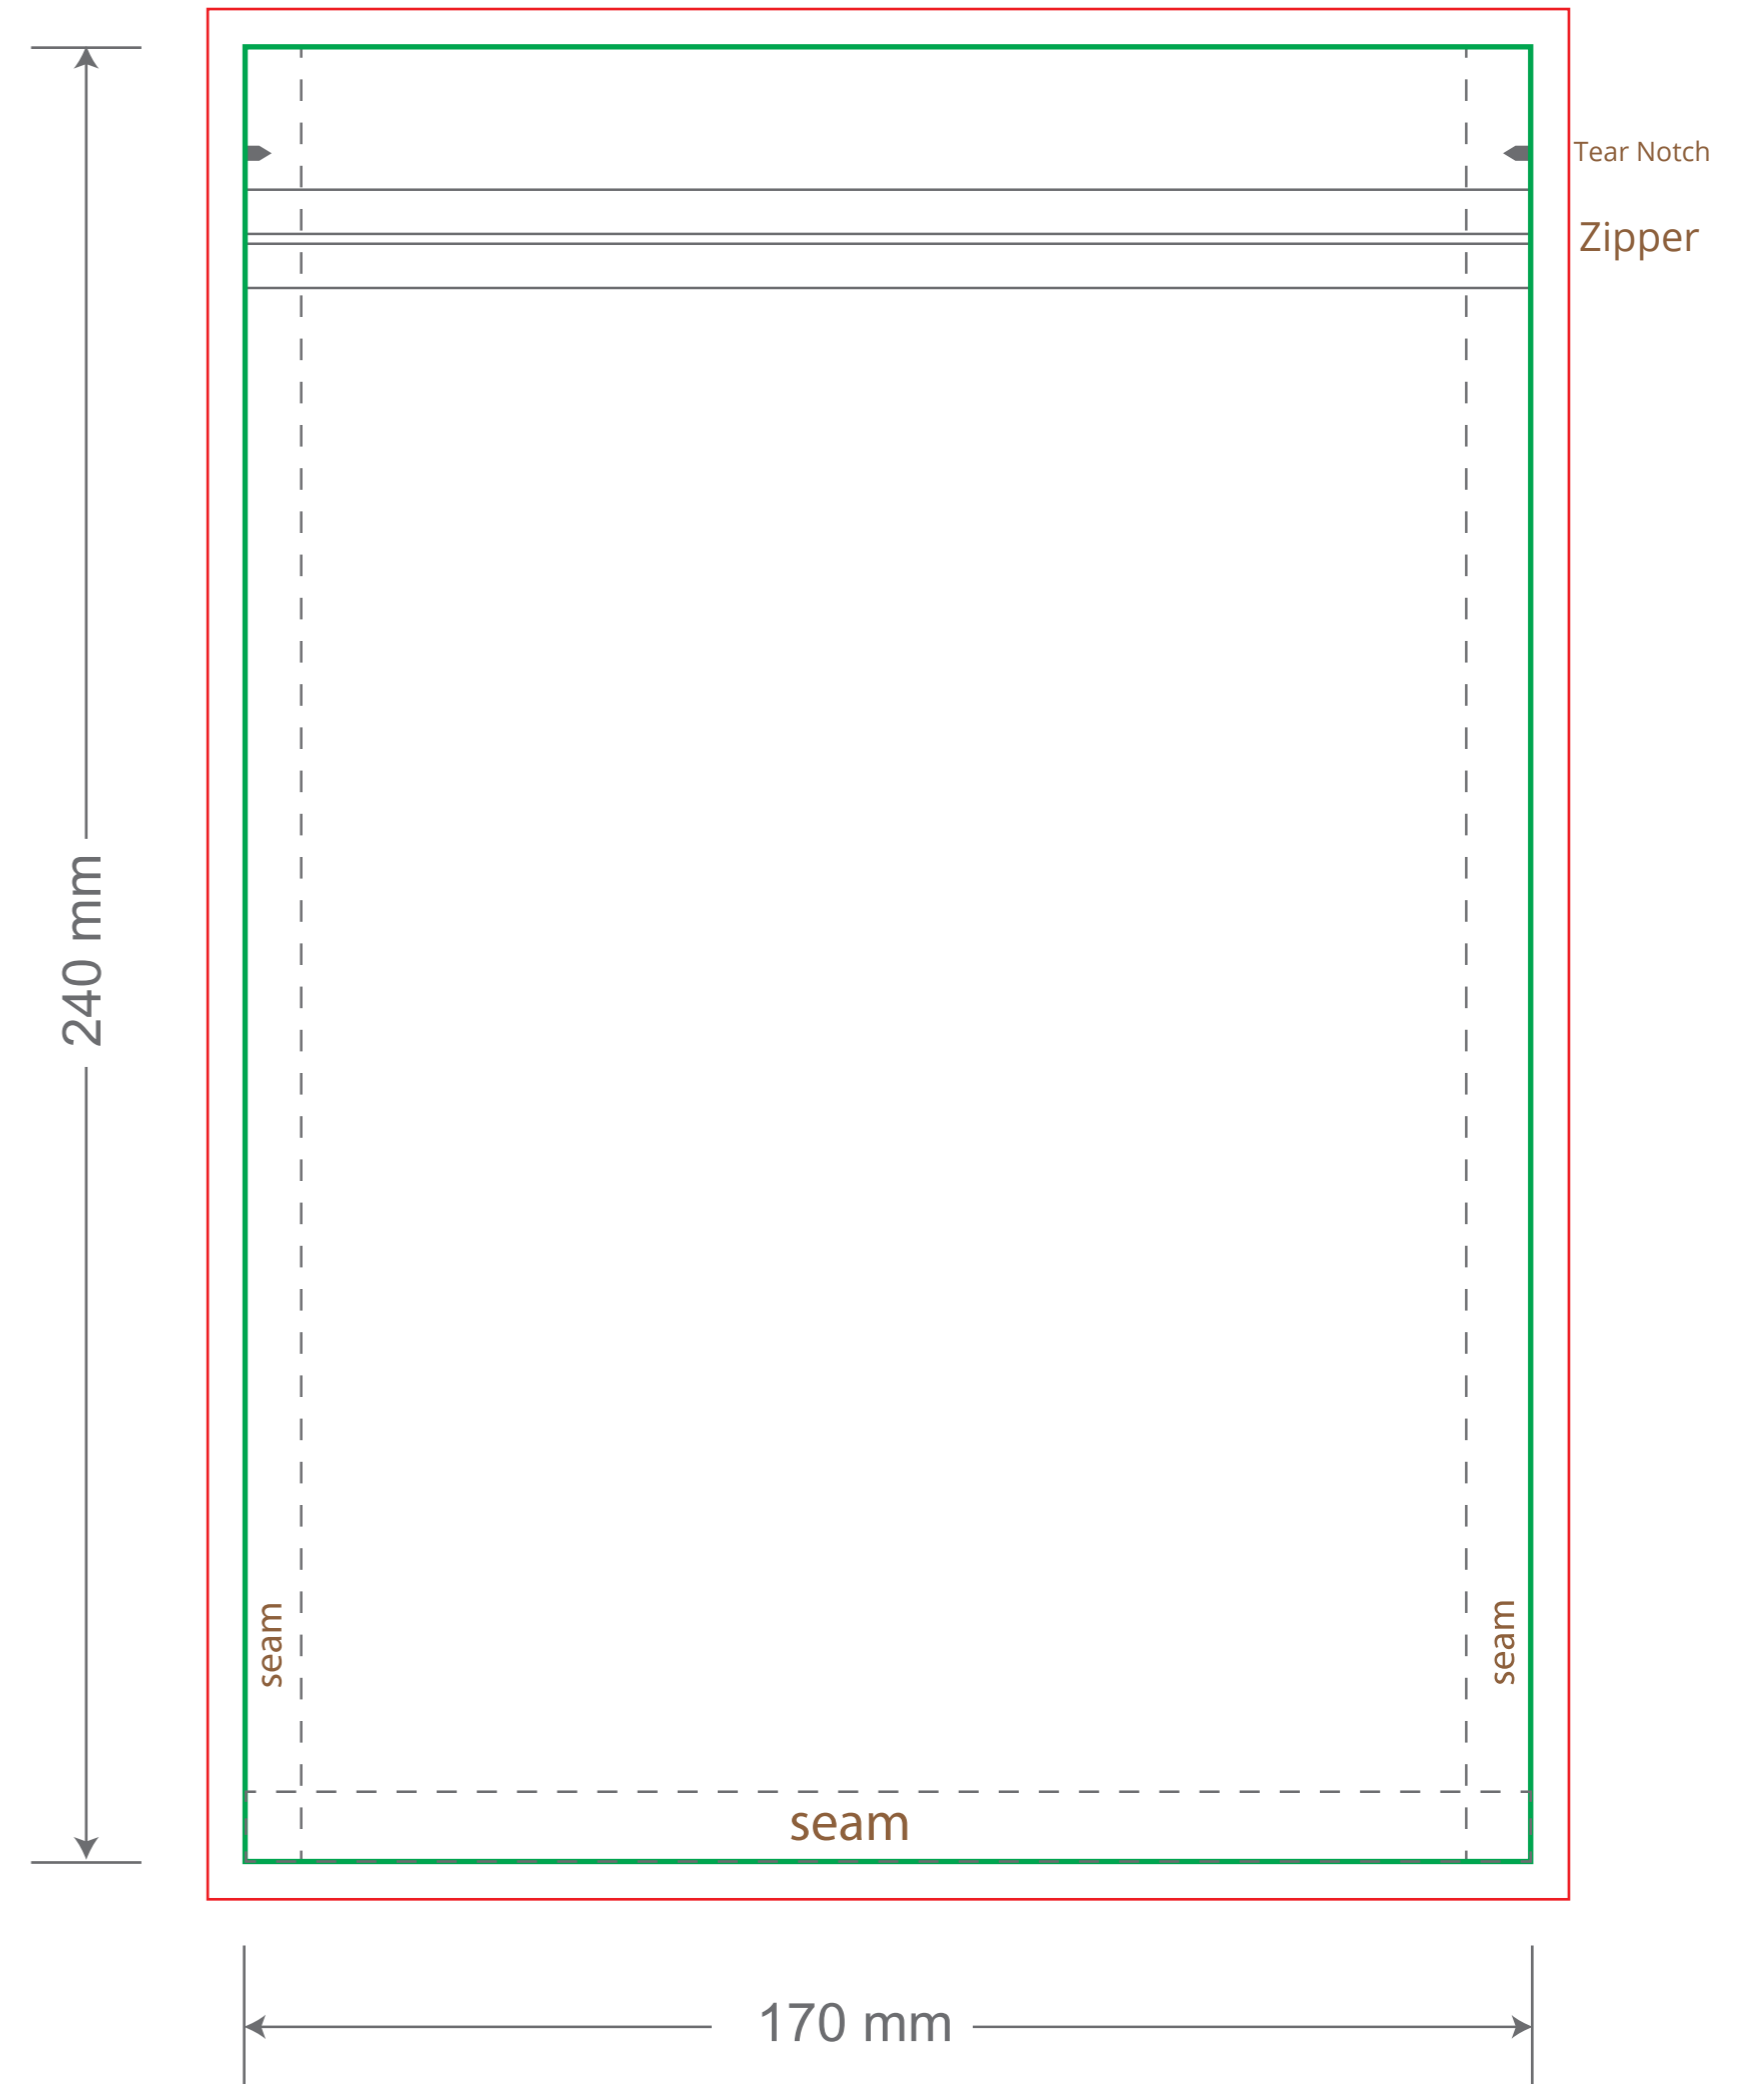

Front

Back

Green area is the bag area can with printing, except the window area.

Red area is the bleed area, please extend your artwork outside the green area within the red area.