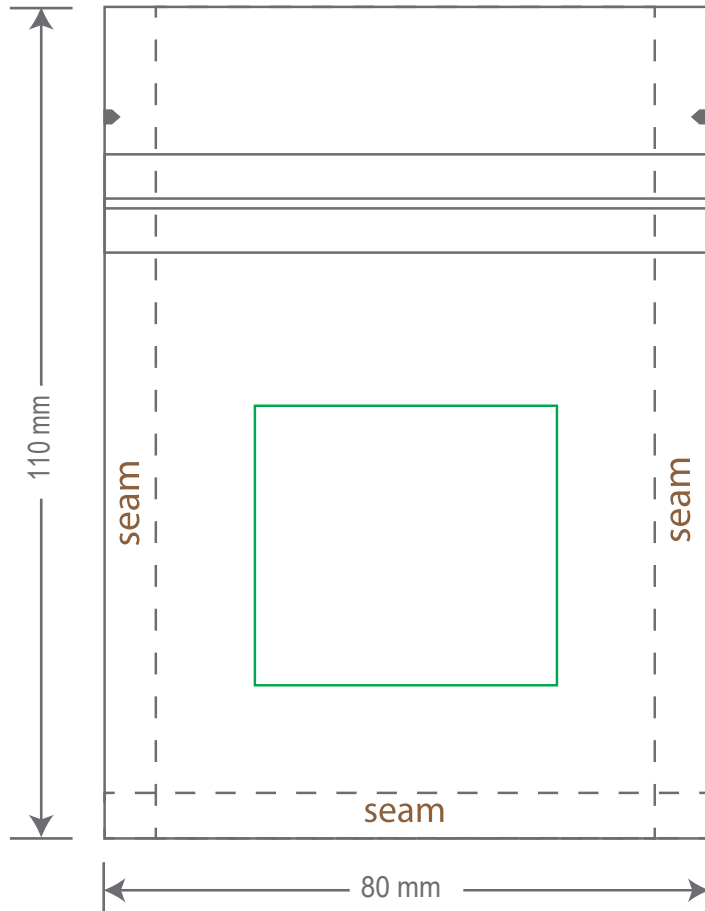

Front

Back

Tear Notch
Zipper

Tear Notch
Zipper

Green area is the bag area is the printing area, artwork with at most 2 colors for silkscreen printing.

Note: In Silkscreen printing Text font size must be bigger than 11pt can be clearly printed.