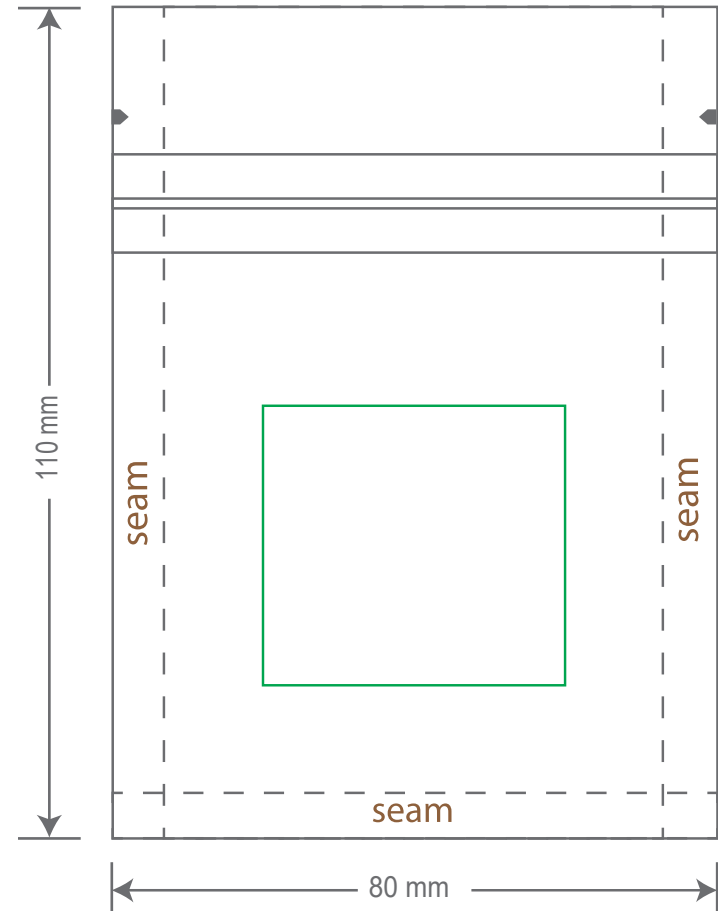

Front

Back

Tear Notch
Zipper

Tear Notch
Zipper

Green area is the bag area is the printing area, artwork with at most 2 colors for silkscreen printing.

Note: In Silkscreen printing Text font size must be bigger than 11pt can be clearly printed.